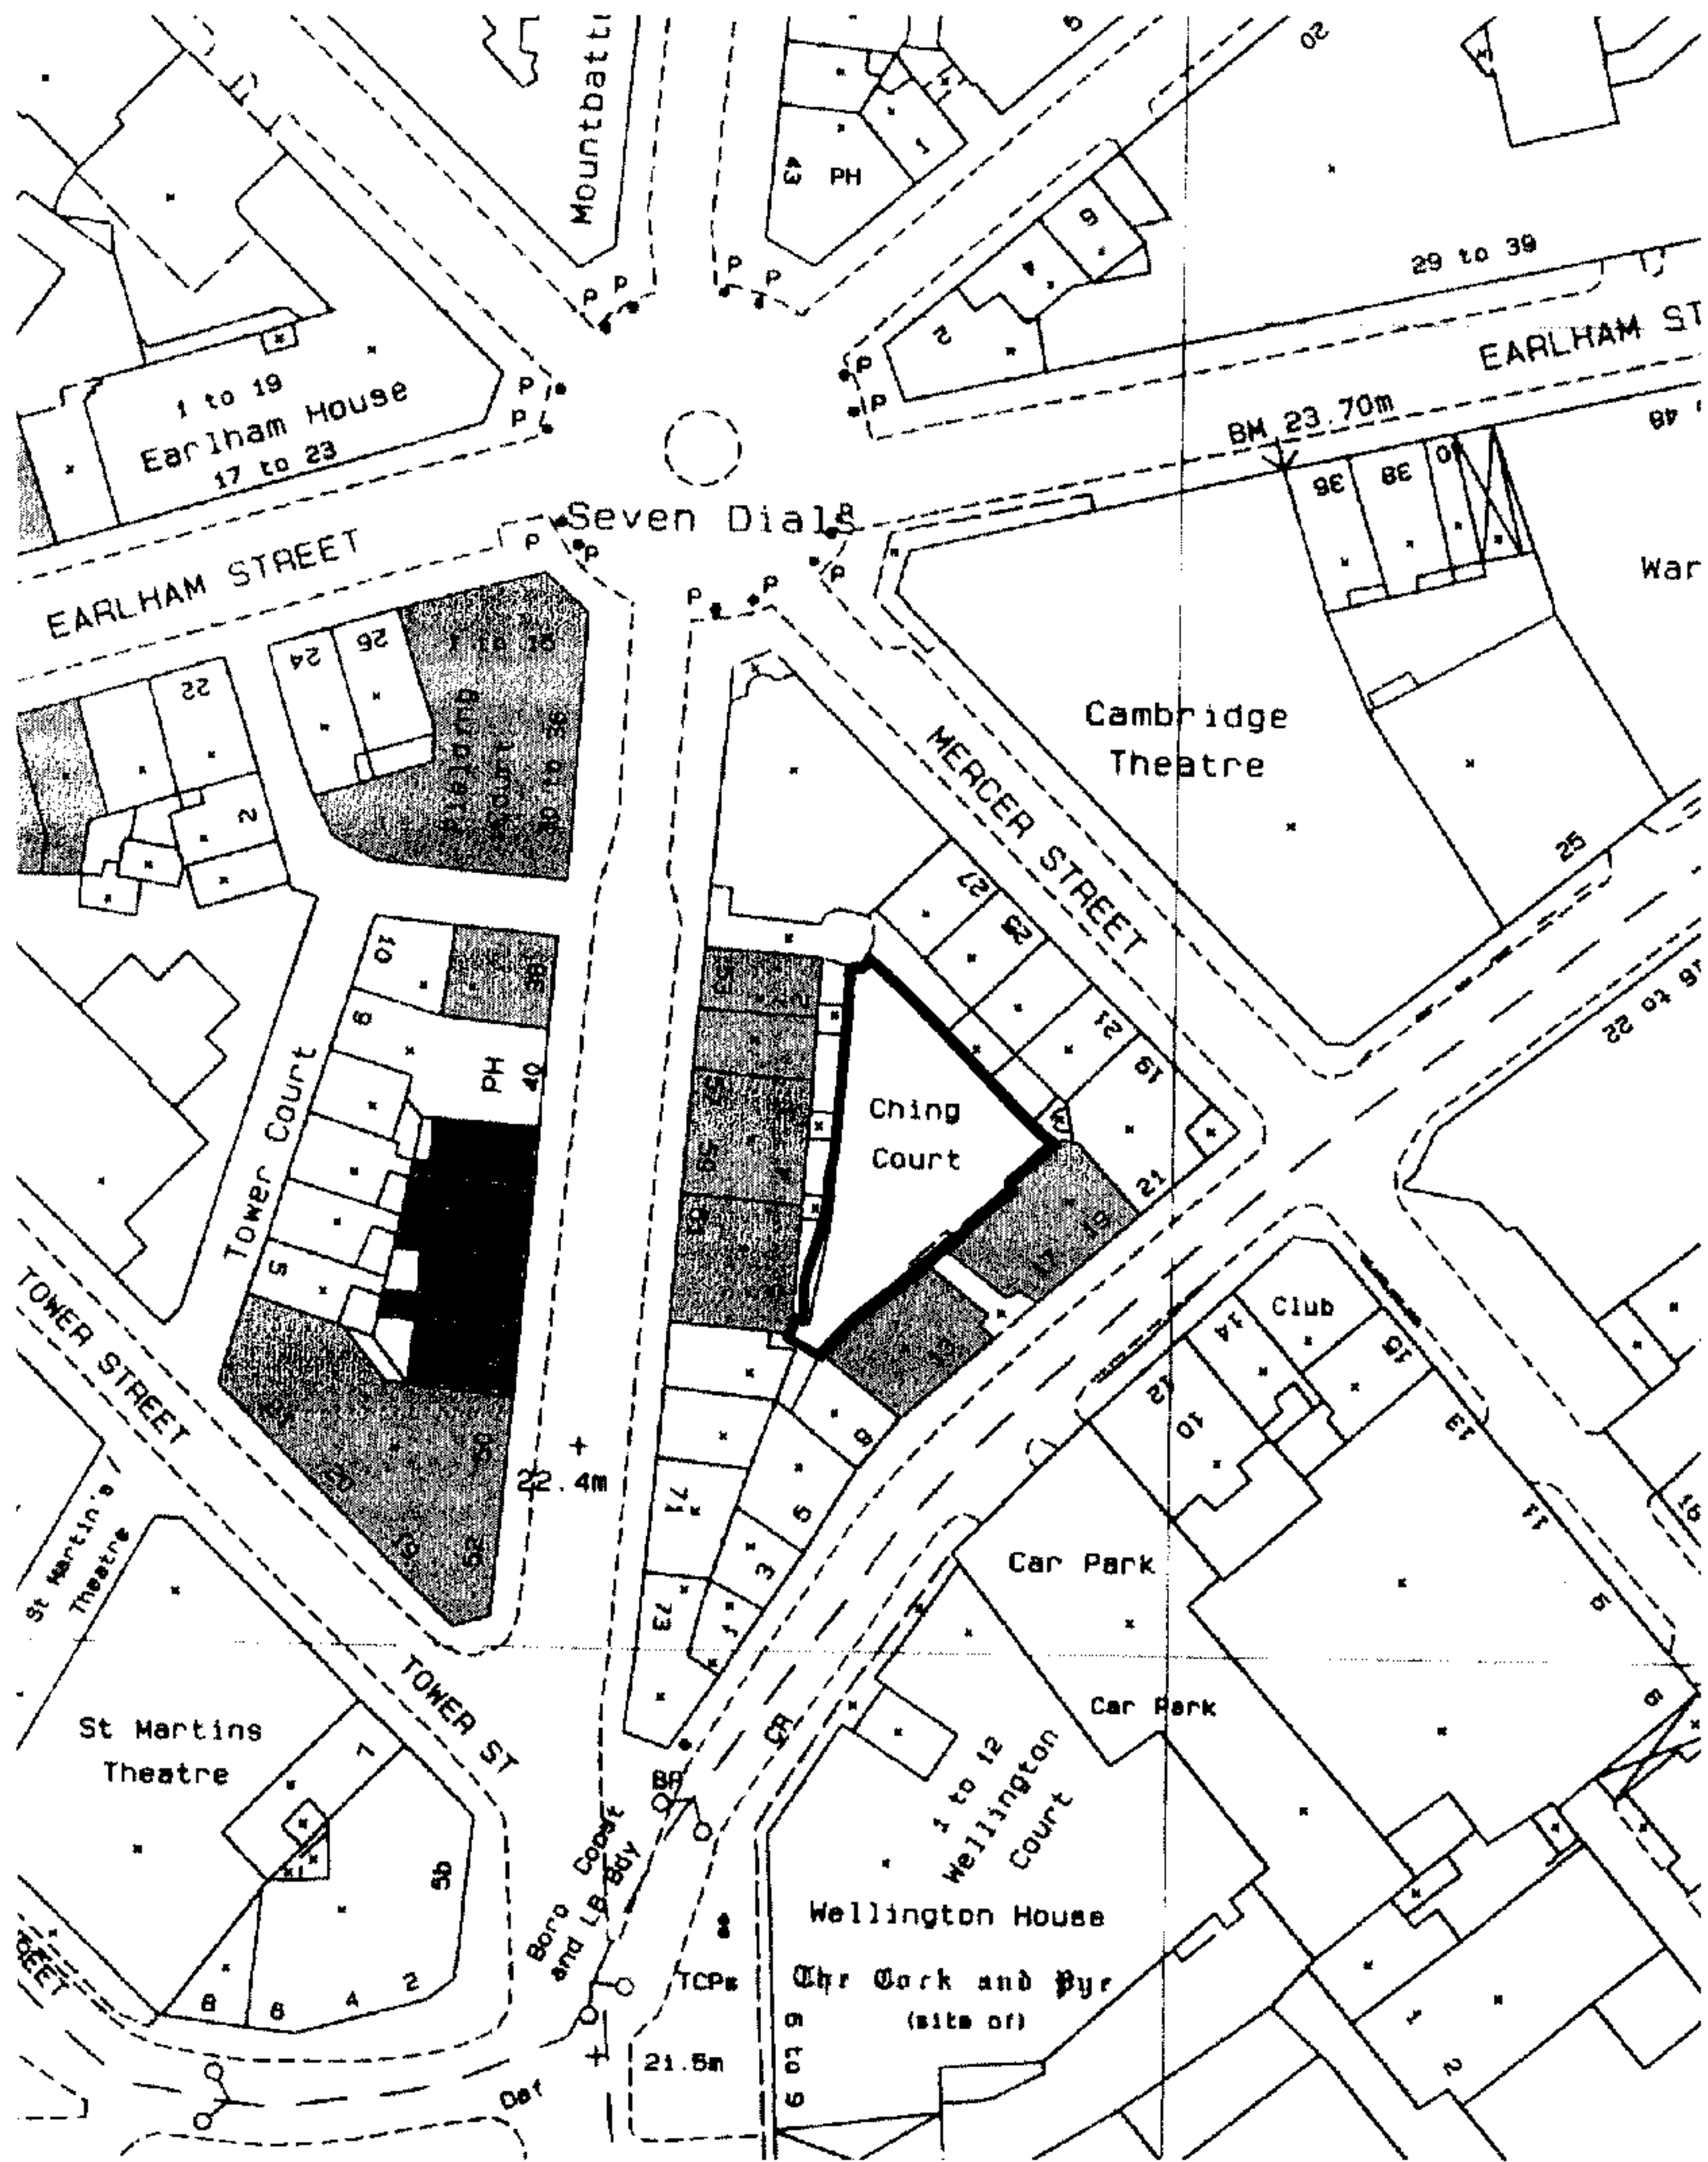

SITE LOCATION PLAN

Ching Court, Seven Dials, Covent Garden

Drawing No: Location Plan

Date: December 1998

914/581A

Ching Court, Covent Garden

Additional Bench Seating in front of properties fronting Mercer Street, as installed and in use:

Bench seating in context:

Litter bins at entrance to Court
from Shelton Street

The rear of Office and Shops fronting Monmouth Street.

Ching Court Location.