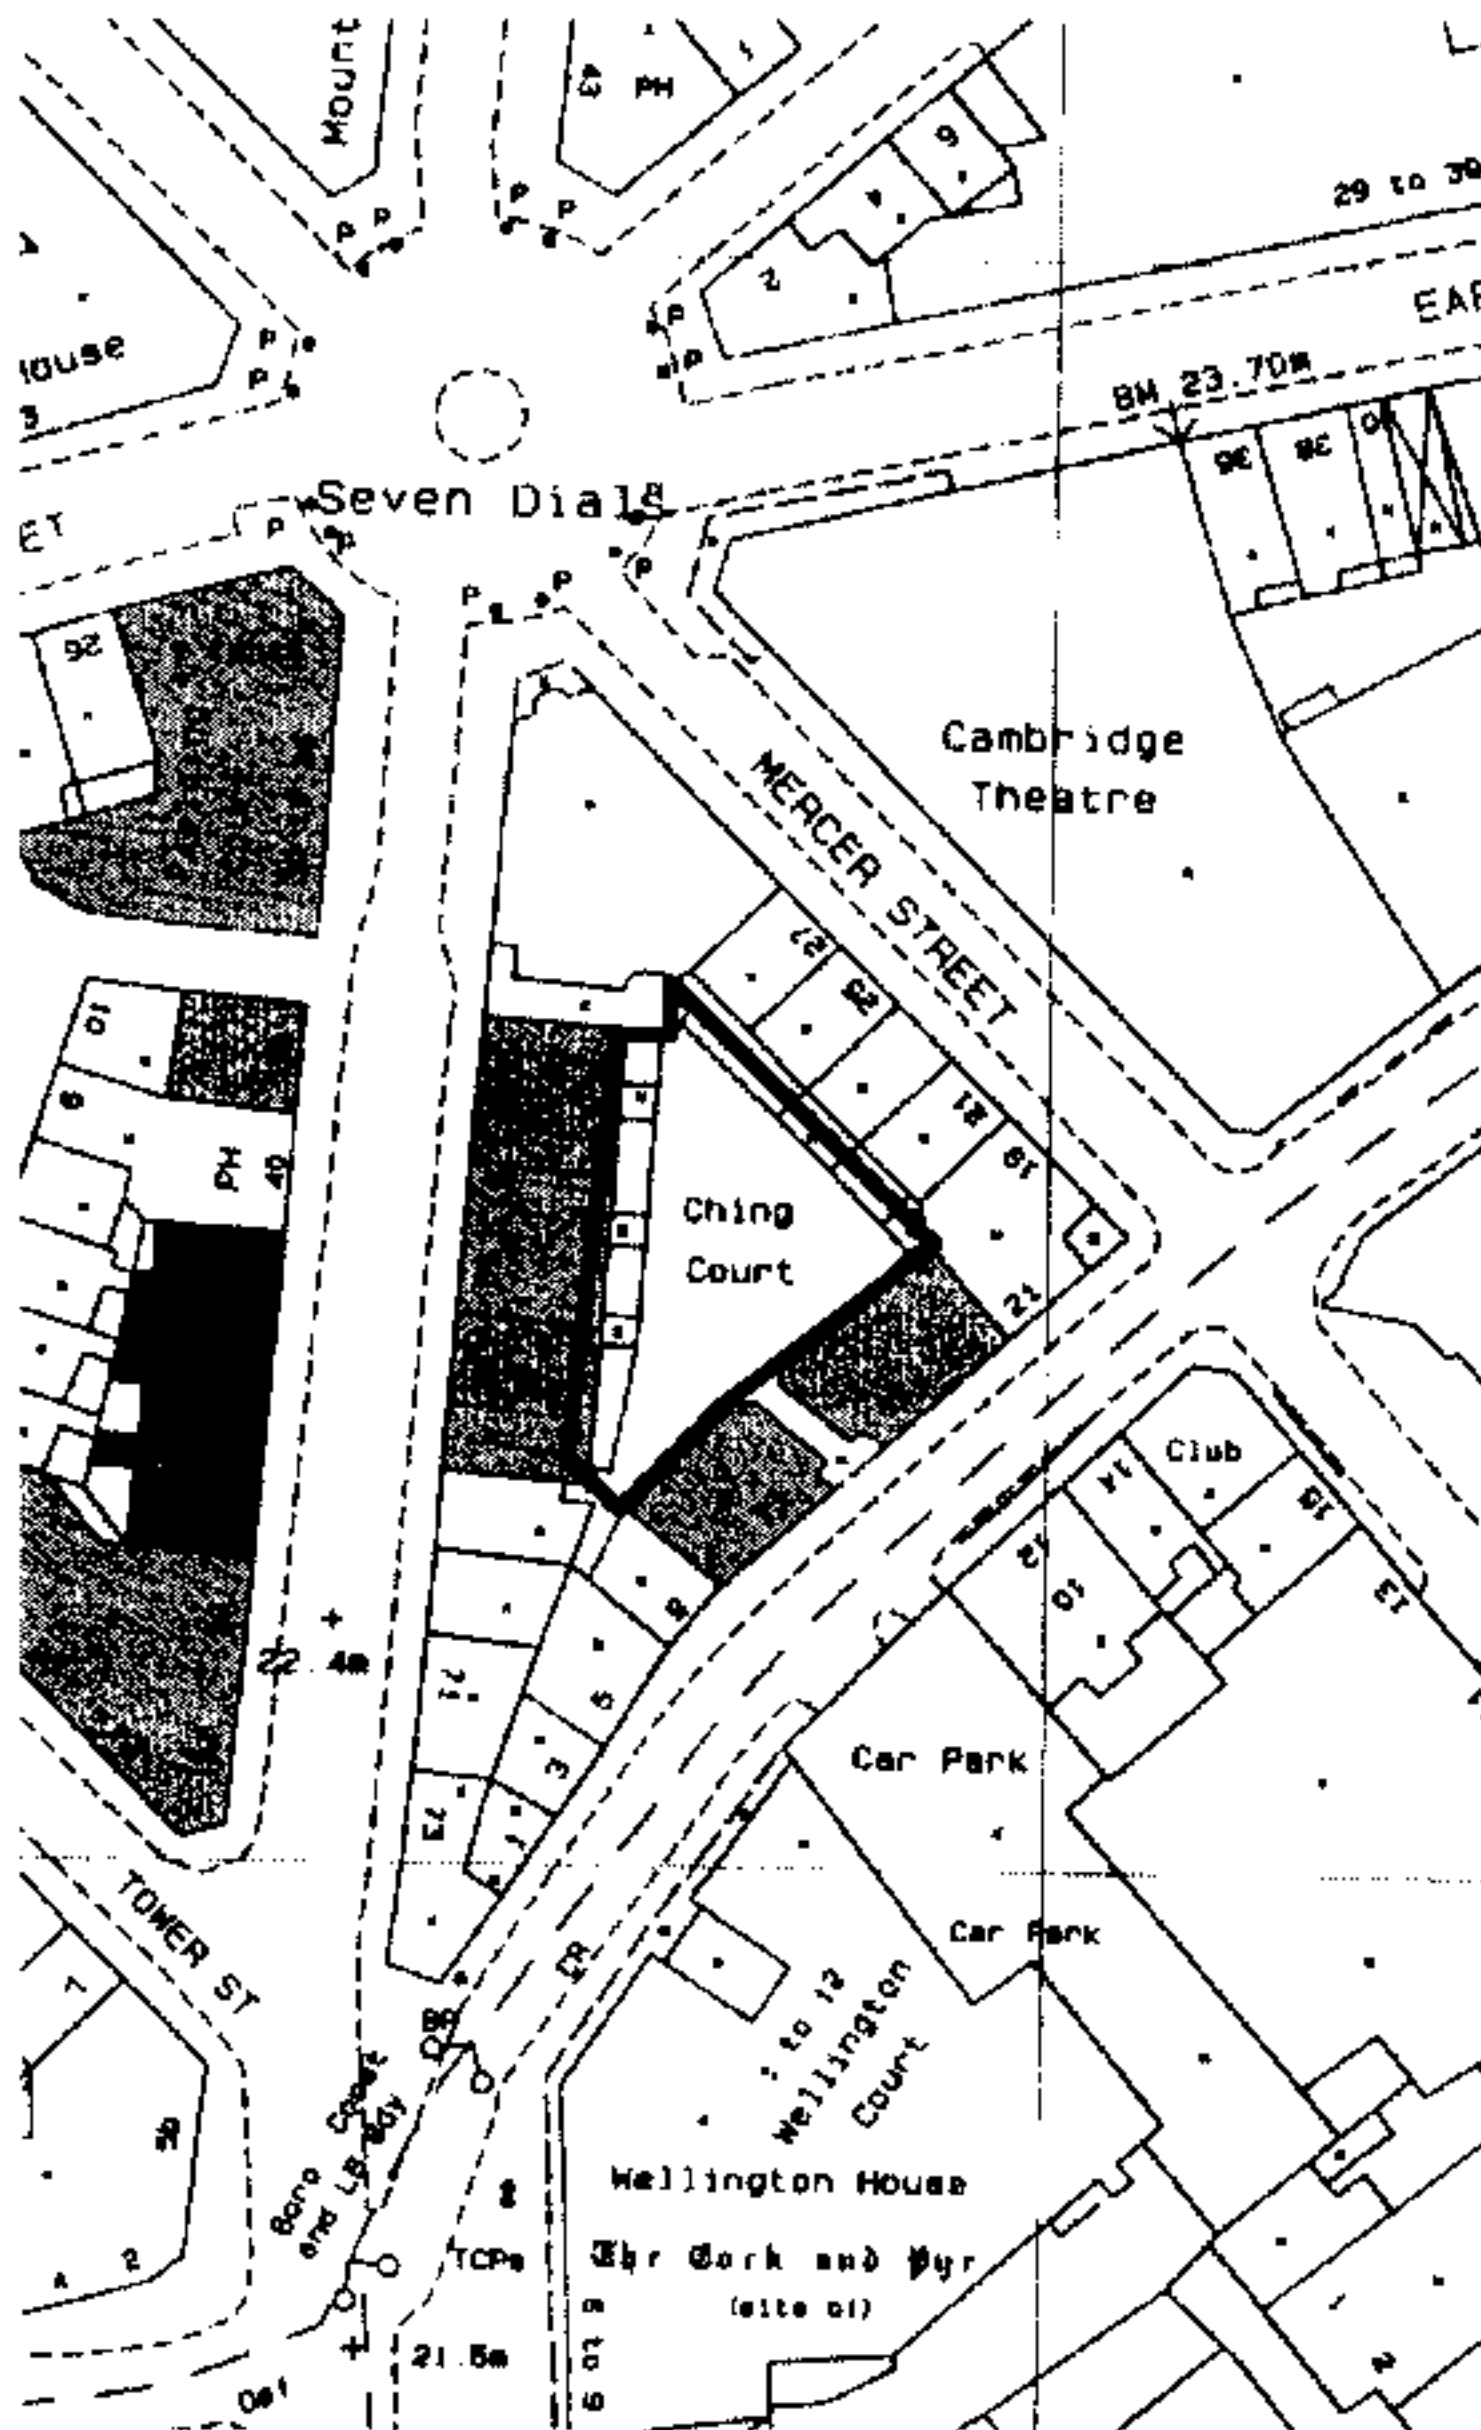

SITE LOCATION PLAN

Ching Court, Seven Dials, Covent Garden

Drawing No: Location Plan

Date: December 1998

914/581A

Ching Court, Covent Garden

Additional Bench Seating in front of properties fronting Mercer Street, as installed and in use:

Bench seating in context:

Litter bins at entrance to Court
from Shelton Street

The rear of Office and Shops fronting Monmouth Street.

Ching Court Location.