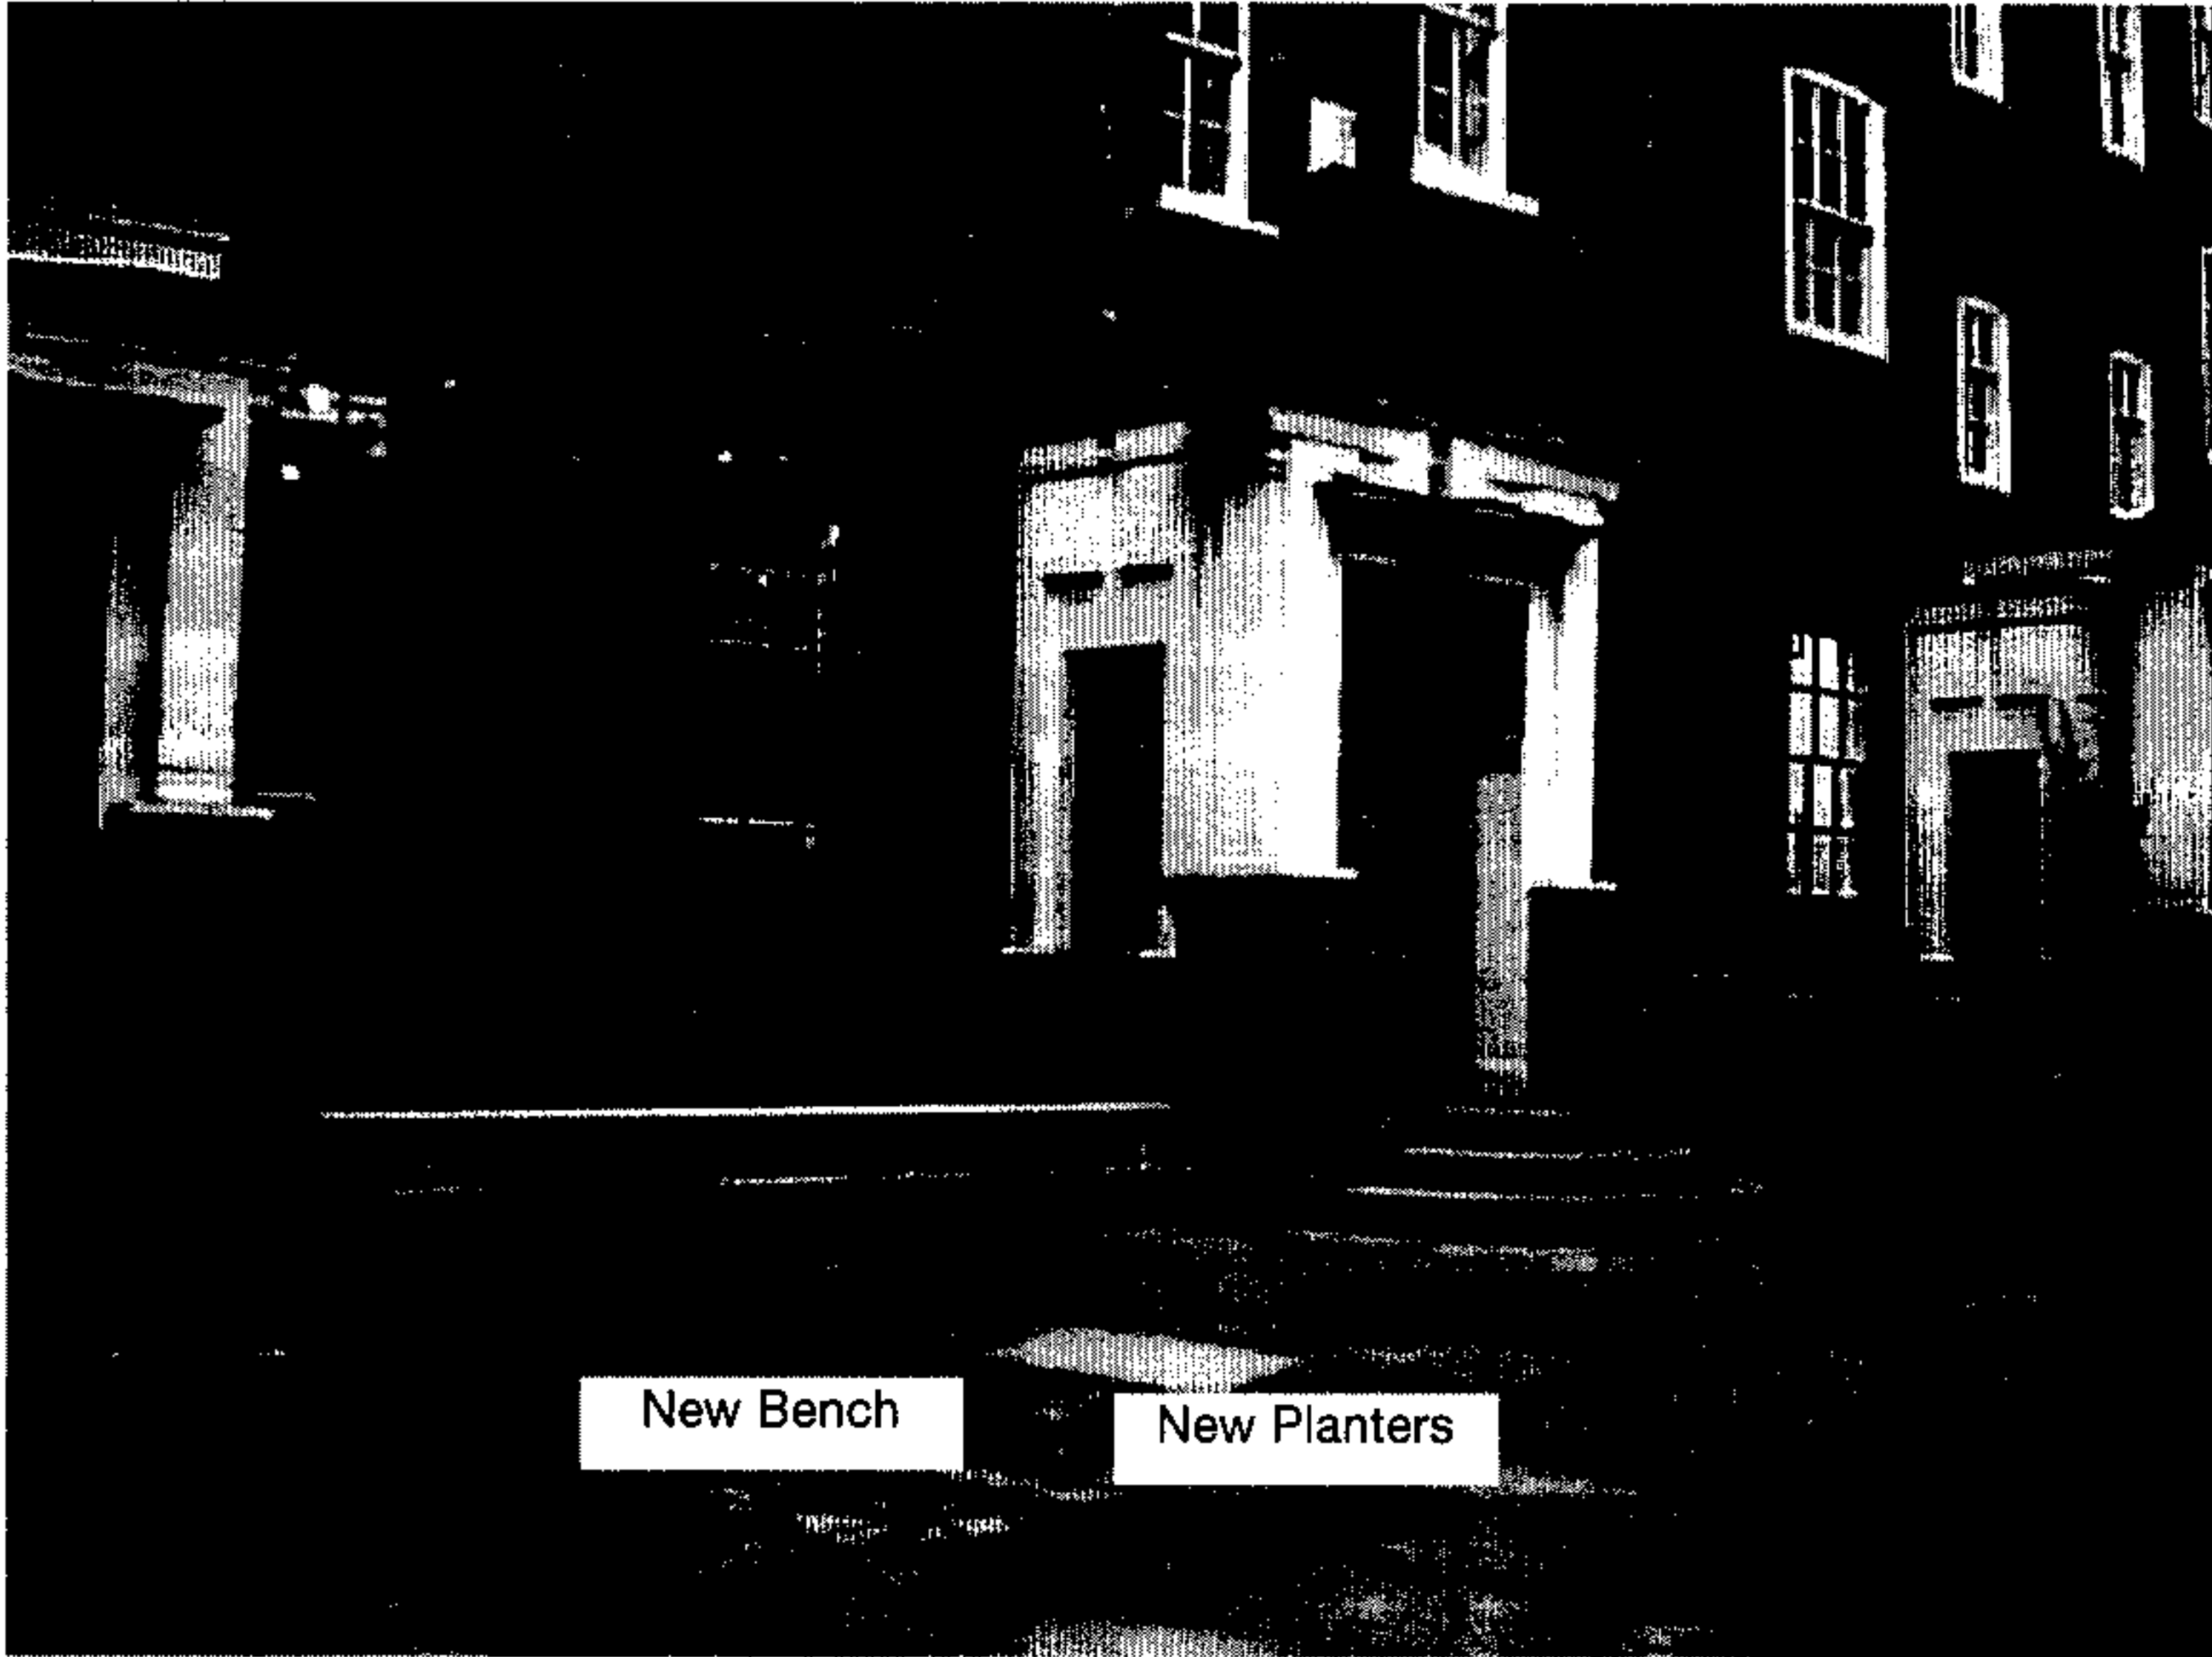

SITE LOCATION PLAN

Ching Court, Seven Dials, Covent Garden

Drawing No: Location Plan

Date: December 1998

914/581A

Ching Court, Covent Garden

Additional Bench Seating in front of properties fronting Mercer Street, as installed and in use:

Bench seating in context:

Litter bins at entrance to Court
from Shelton Street

The rear of Office and Shops fronting Monmouth Street.

Ching Court Location.