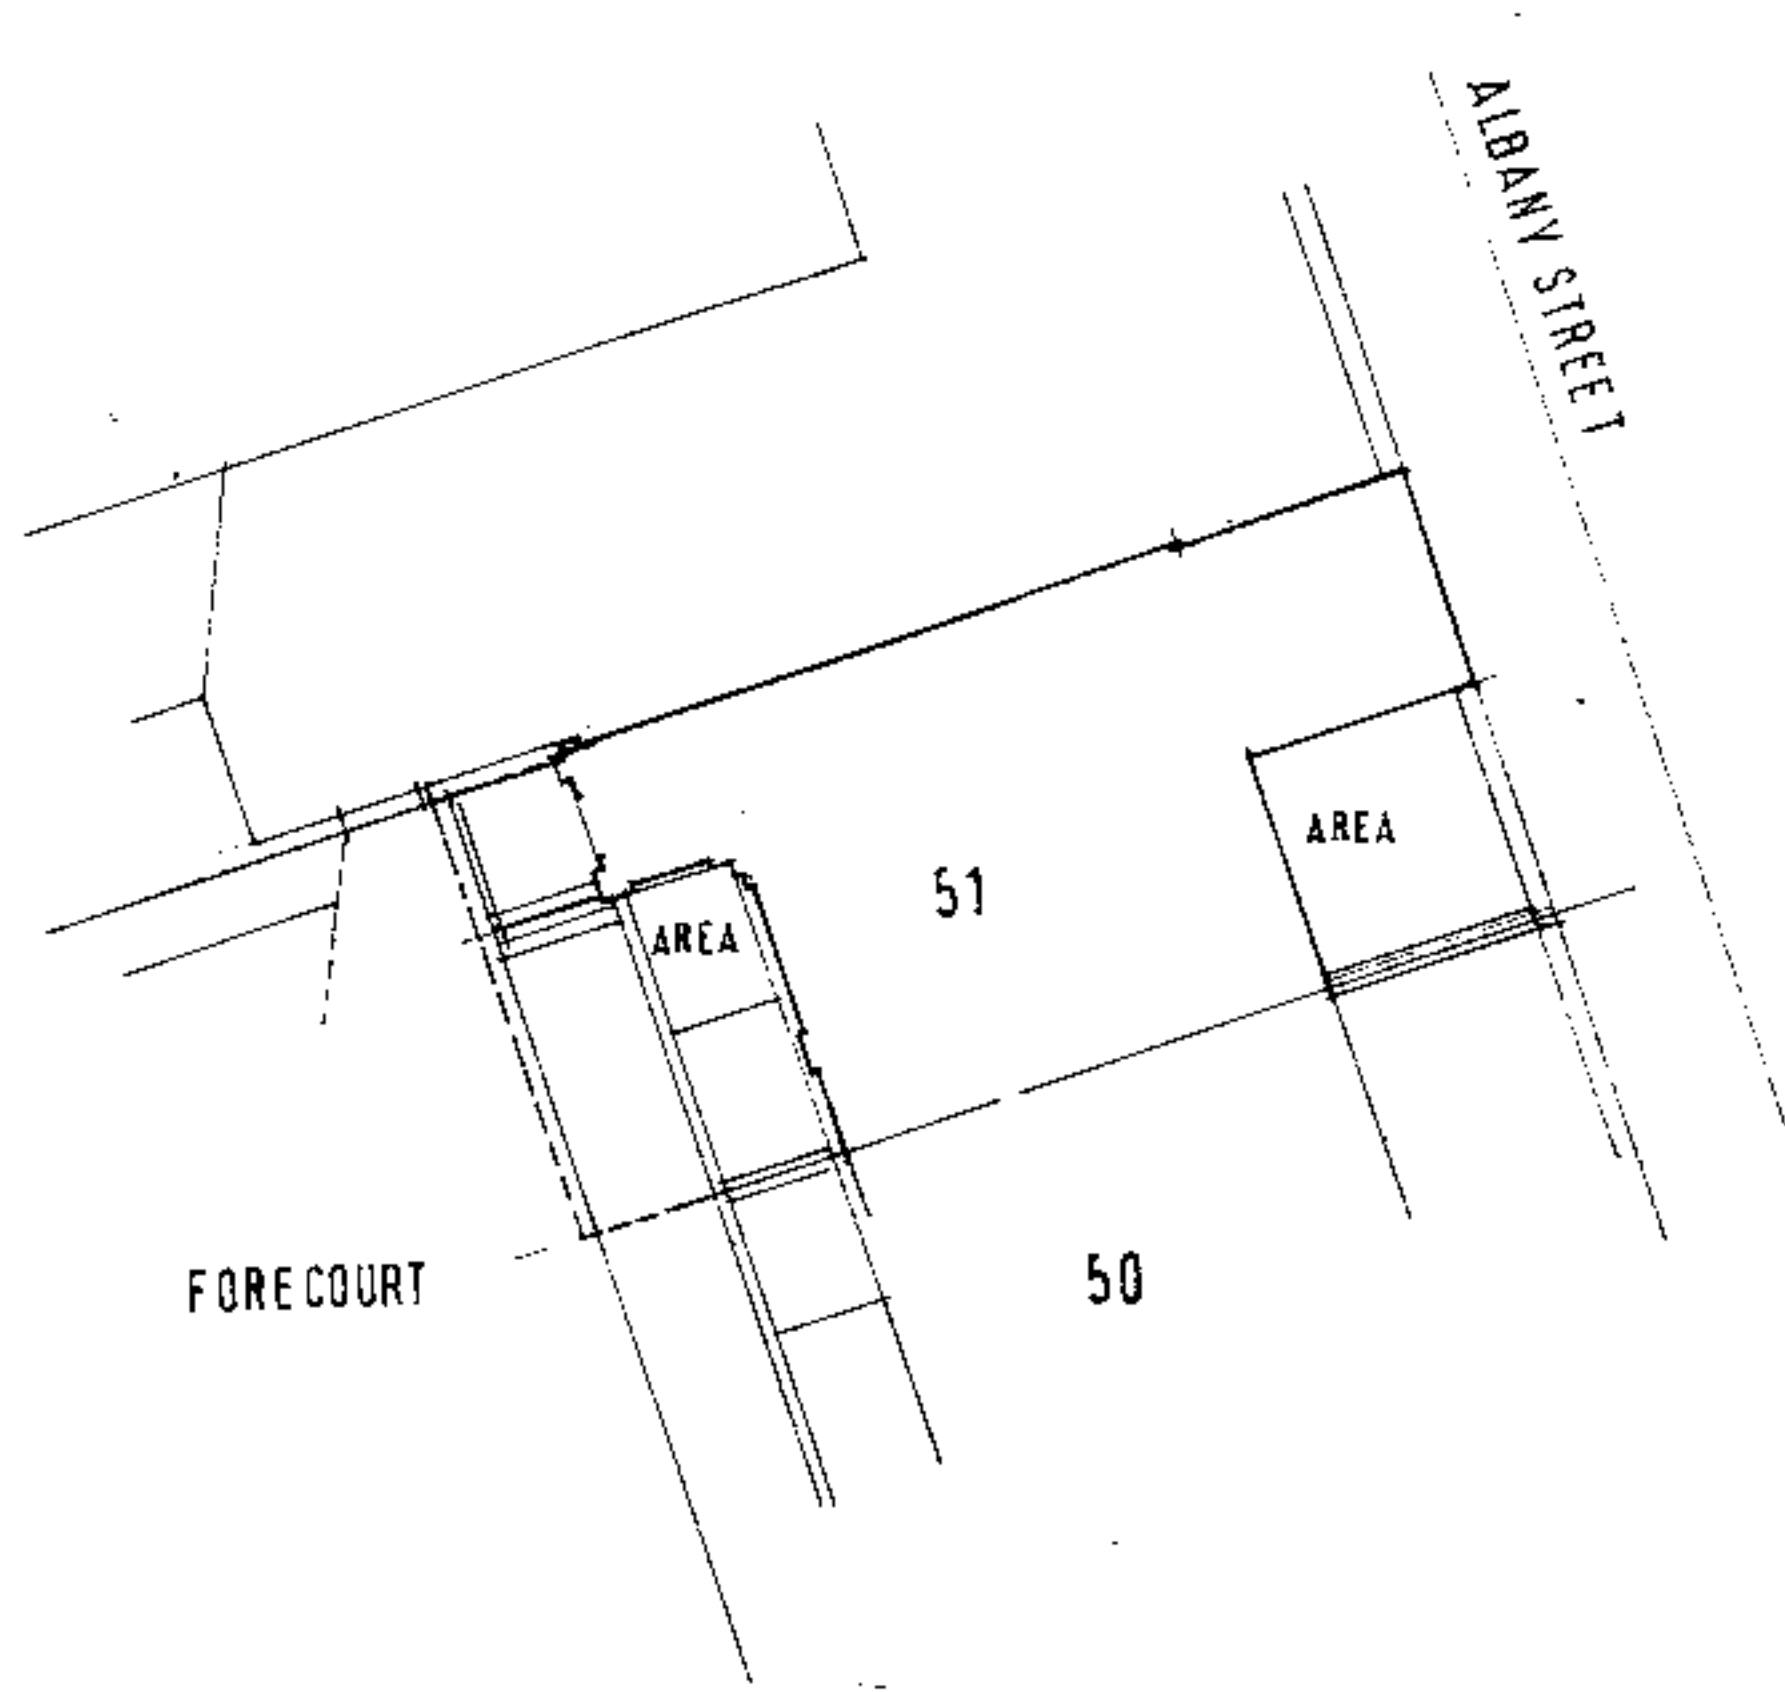

LOCATION PLAN
Scale 1:2500

SITE PLAN
Scale 1:200

J Berk esq. 51 Cumberland Terrace London NW1	drawing number 1101 . 08
SITE PLAN AND LOCATION PLAN	scale 1:200 1:2500
	date dec 99
	drawn by

K11141C
PS9905289