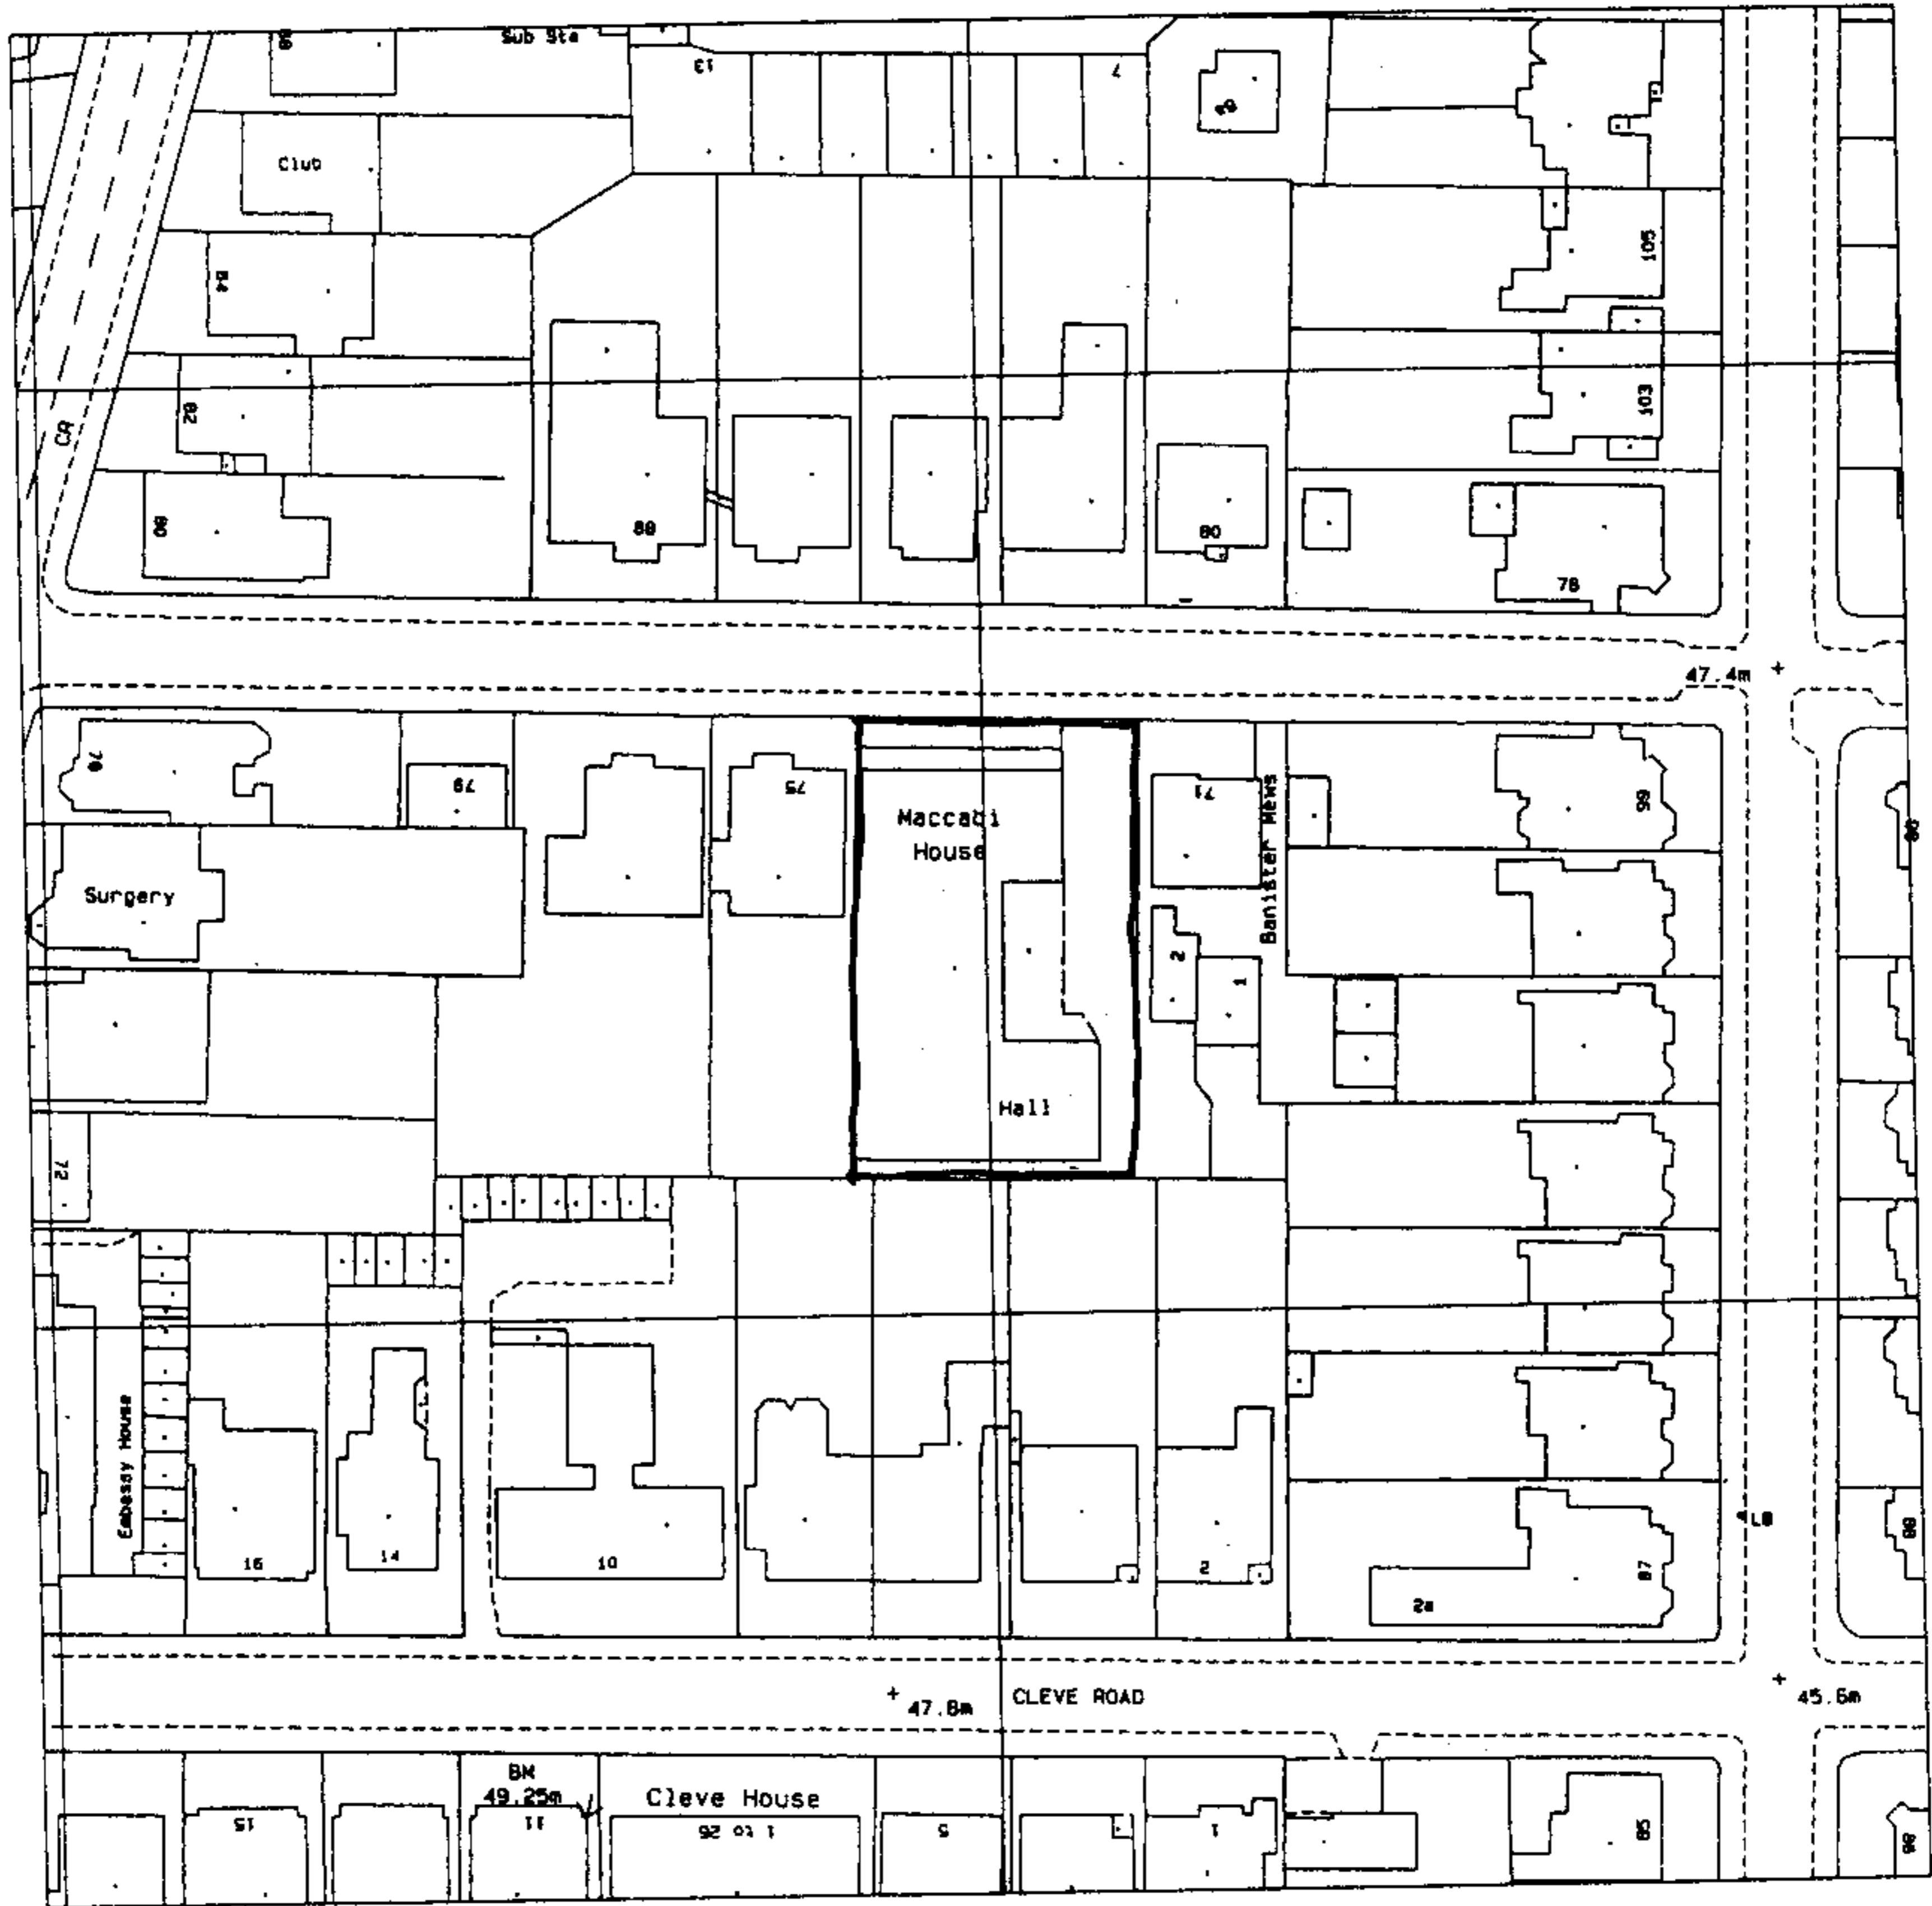

PWX0002383

this drawing is not to be scaled

		job title				
		Maccabi House NW6				
19 JOHN STREET LONDON WC1N 2EA. TEL 0171 405 2471 5A HARPUR STREET BEDFORD MK40 1PE. TEL 01234 351221		drawing title				
		Site Location Plan.				
drn.	cd.	date	scale	job no.	arg no.	rev.
		28.04.69	1:1250	PL 005	10	

PWX0002383

this drawing is not to be scaled

		job title			
		Maccabi House NW6			
19 JOHN STREET LONDON WC1N 2EA. TEL 0171 405 2471 5A HARPUR STREET BEDFORD MK40 1PE. TEL 01234 351221		drawing title			
		Site Location Plan.			
drn. cd.	date	scale	job no.	drn. no.	rev.
	28.04.66	1:1250	PL 005	10	