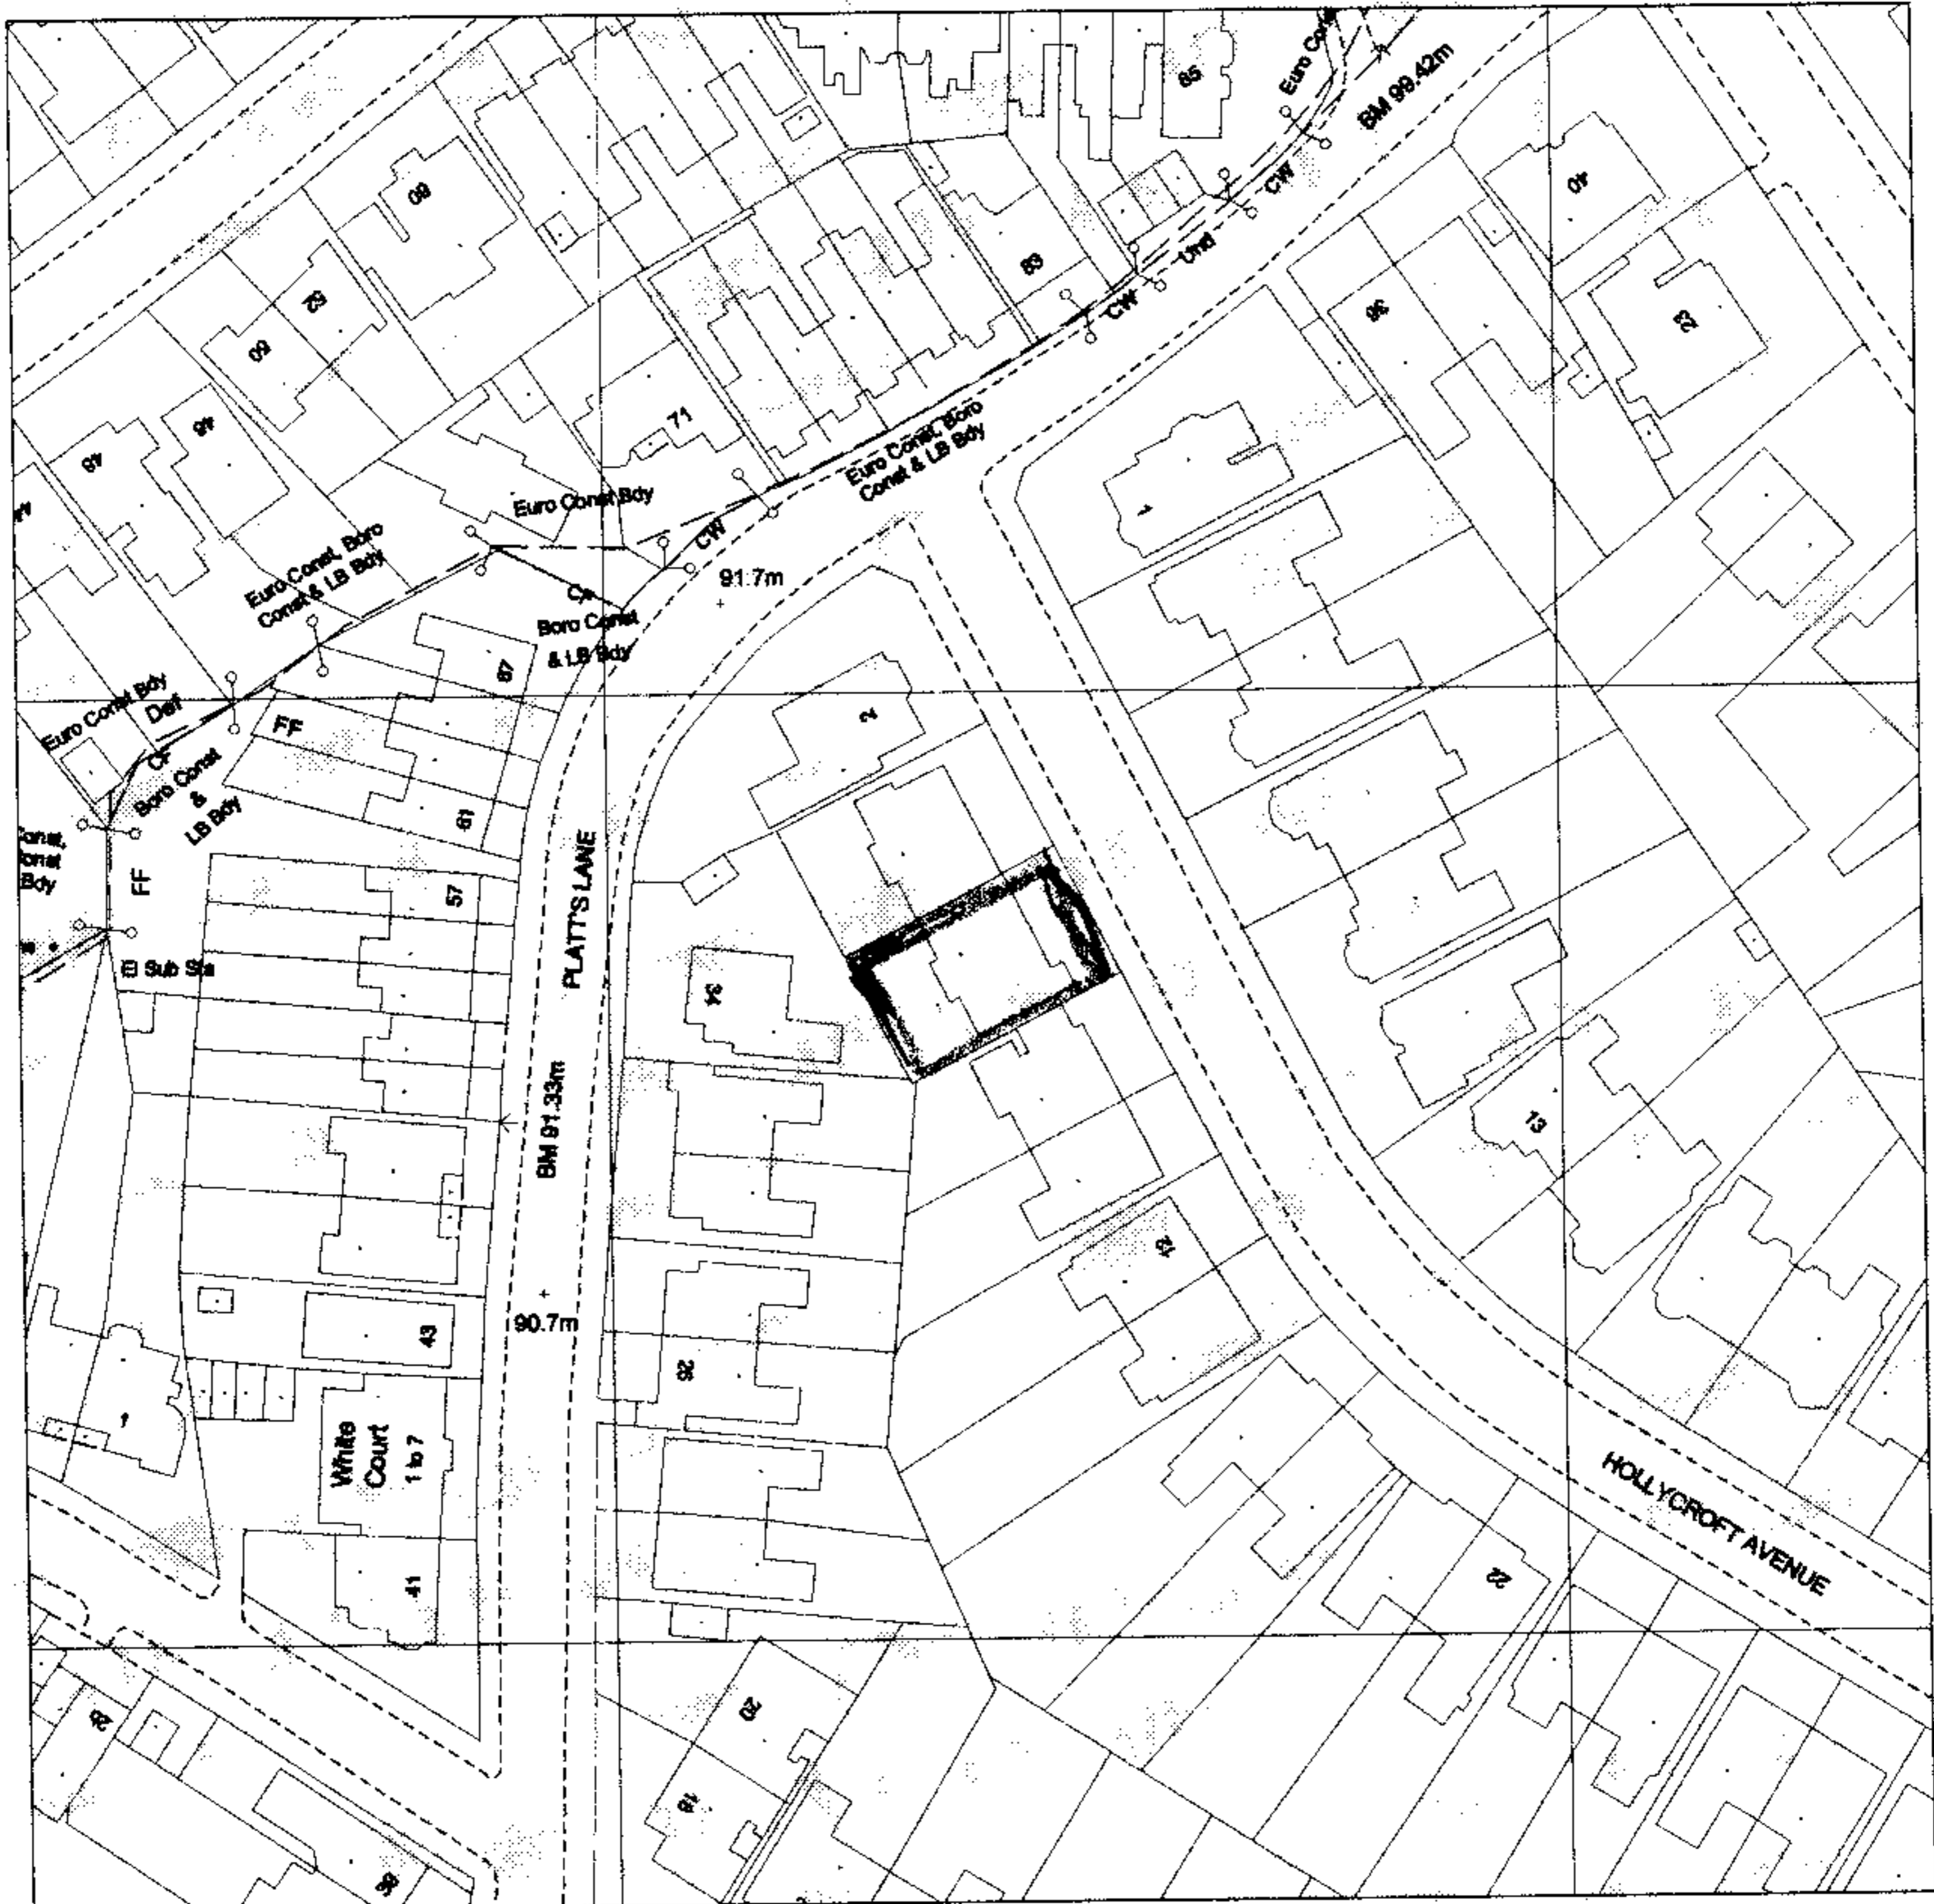

Siteplan

1:1250 Scale

Produced 11 Aug 2000 from Ordnance Survey digital data and incorporating surveyed revision available at this date. © Crown copyright 2000.

Due to the resolution of this image, the depiction of a solid line within dashed lines does not necessarily constitute an obstruction at ground level.

Reproduction in whole or in part is prohibited without prior permission of Ordnance Survey.

PWX0002707

Centre coordinates : 525338mE 186172mN

National Grid sheet reference at centre of this Siteplan: TQ2586SW.