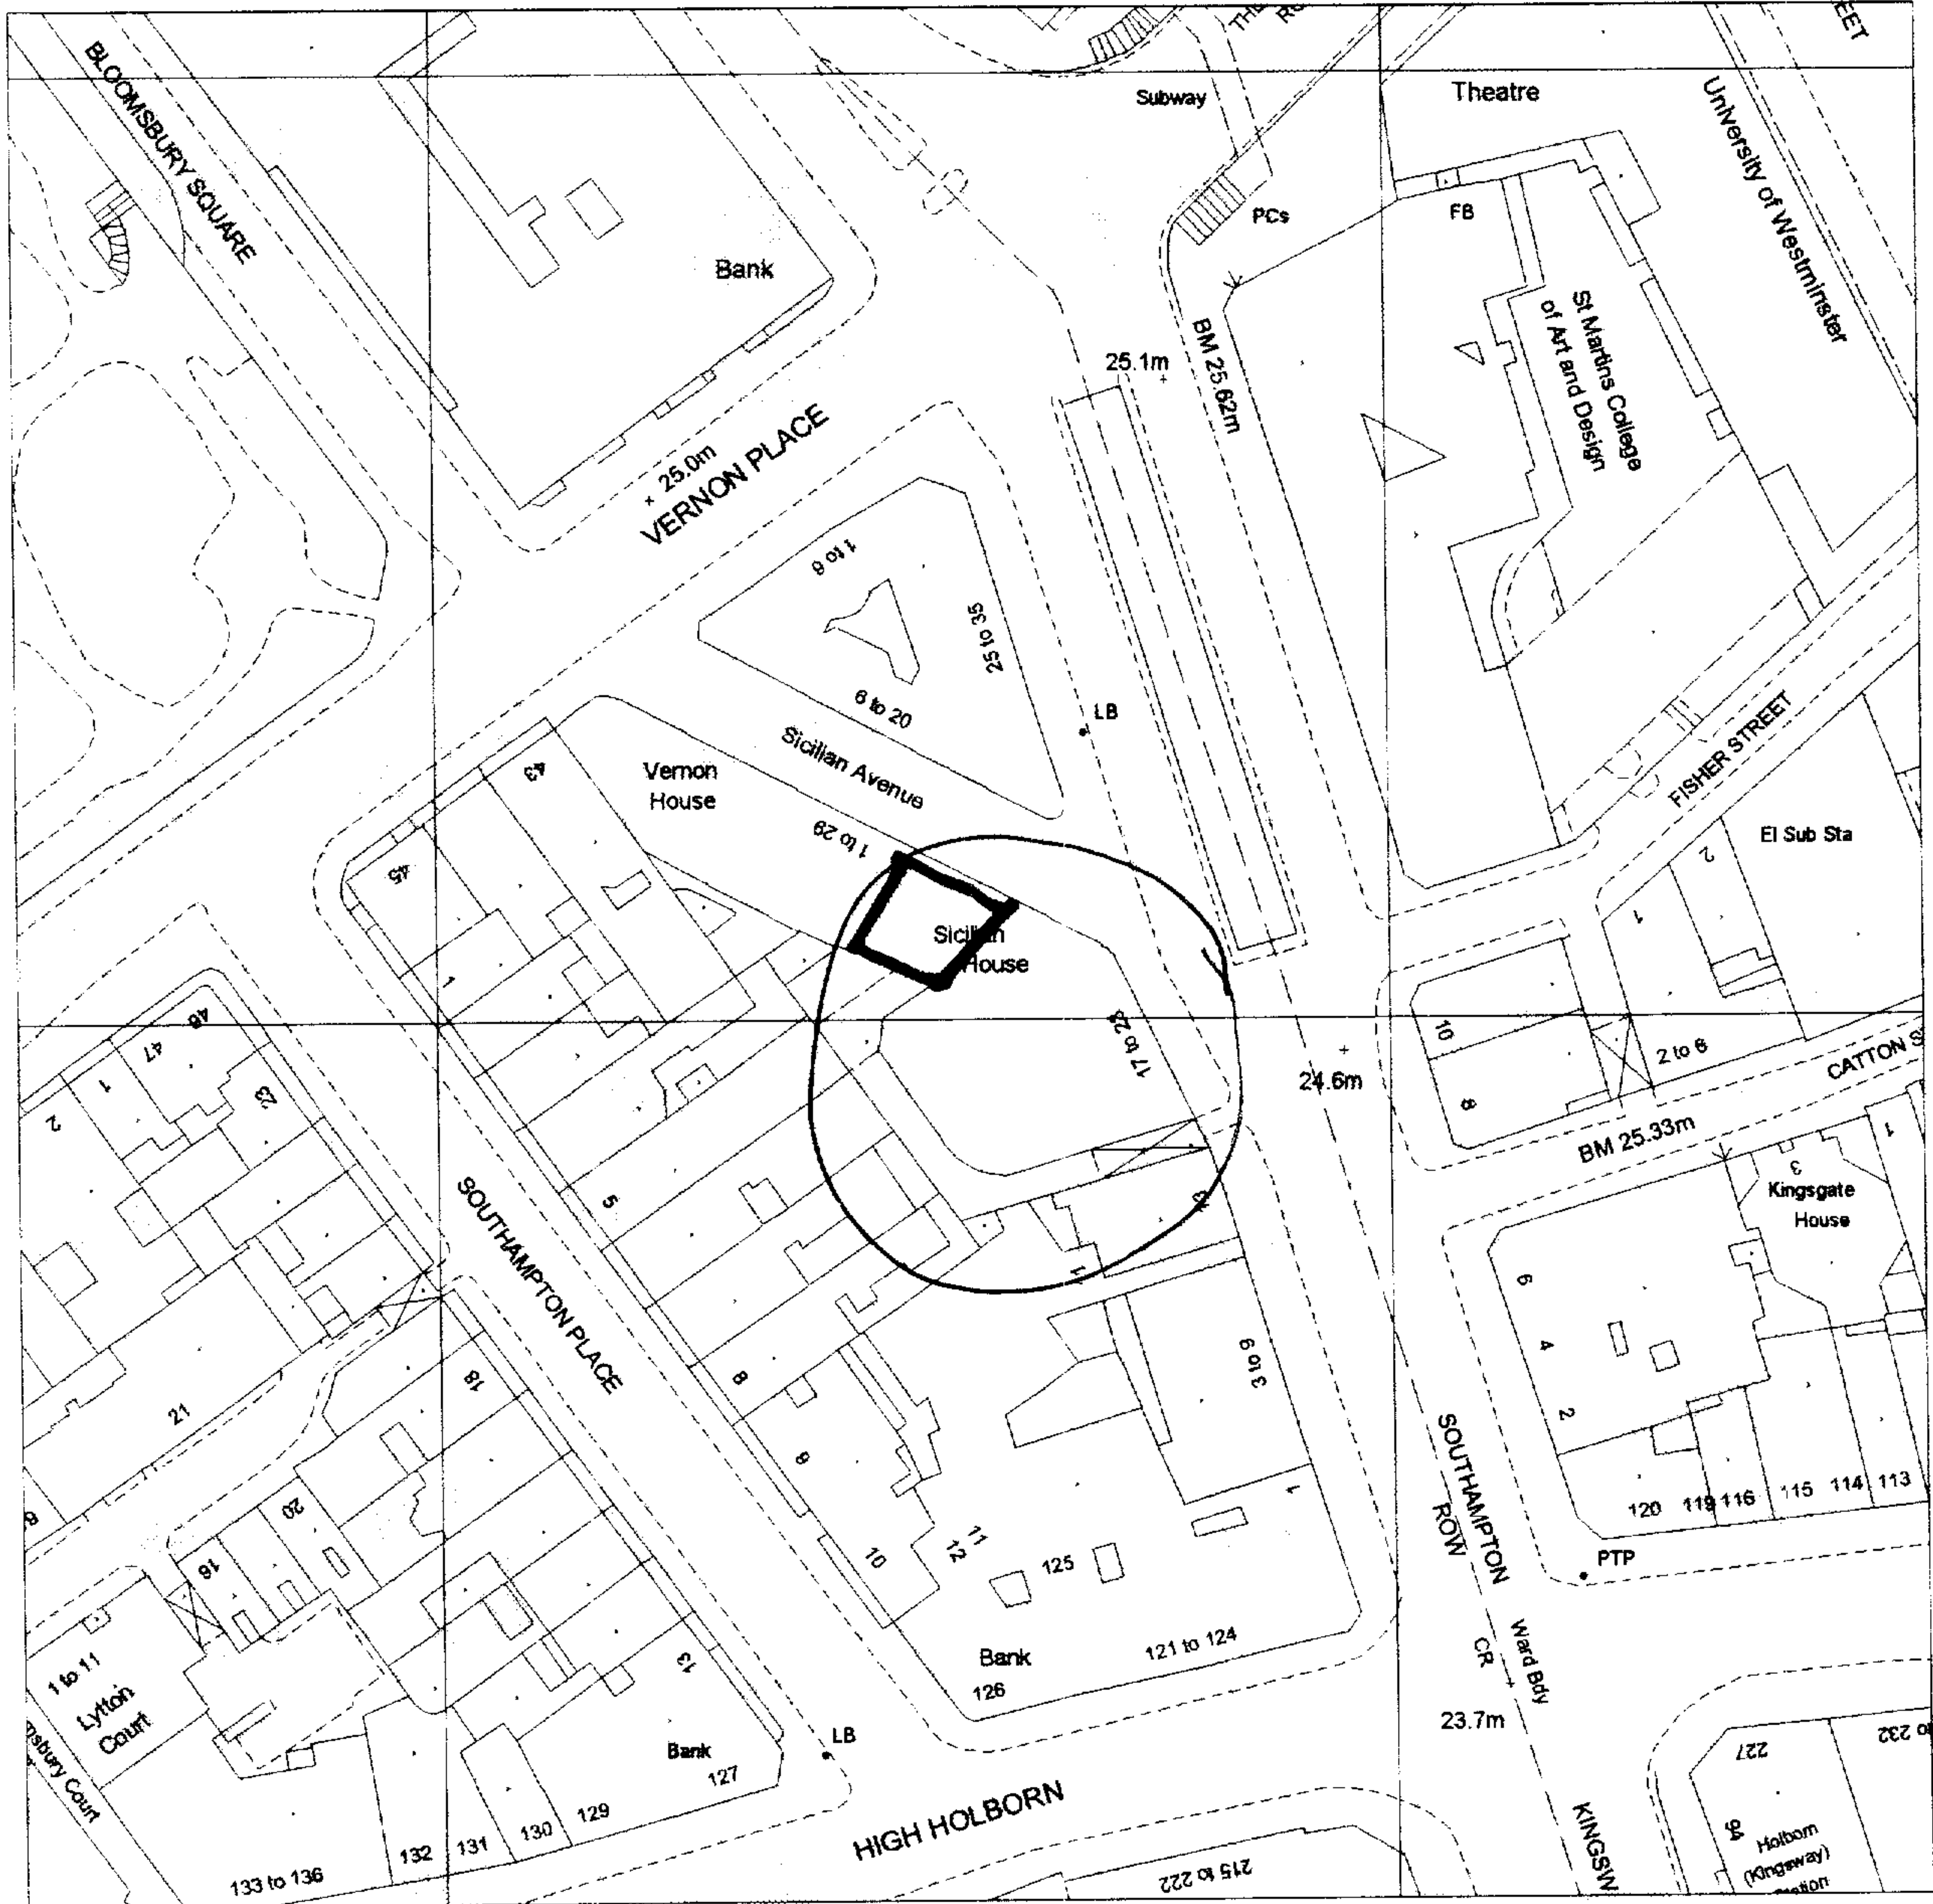

Siteplan™

1:1250 Scale

Produced 19 Feb 2001 from Ordnance Survey digital data and incorporating surveyed revision available at this date. © Crown copyright 2001.

The alignment of tunnels is approximate.

Due to the resolution of this image, the depiction of a solid line within dashed lines does not necessarily constitute an obstruction at ground level.

Reproduction in whole or in part is prohibited without prior permission of Ordnance Survey.

Ordnance Survey and the OS symbol are registered trade marks and Siteplan a trade mark of Ordnance Survey, the national mapping agency of Great Britain.

**SICILIAN HOUSE  
SICILIAN AVENUE  
LONDON  
WC1A 2QD**

Centre coordinates : 530456mE 181607mN

National Grid sheet reference at centre of this Siteplan: TQ3081NW.

Supplied by : Stanfords, London WC2  
Serial Number : 526266