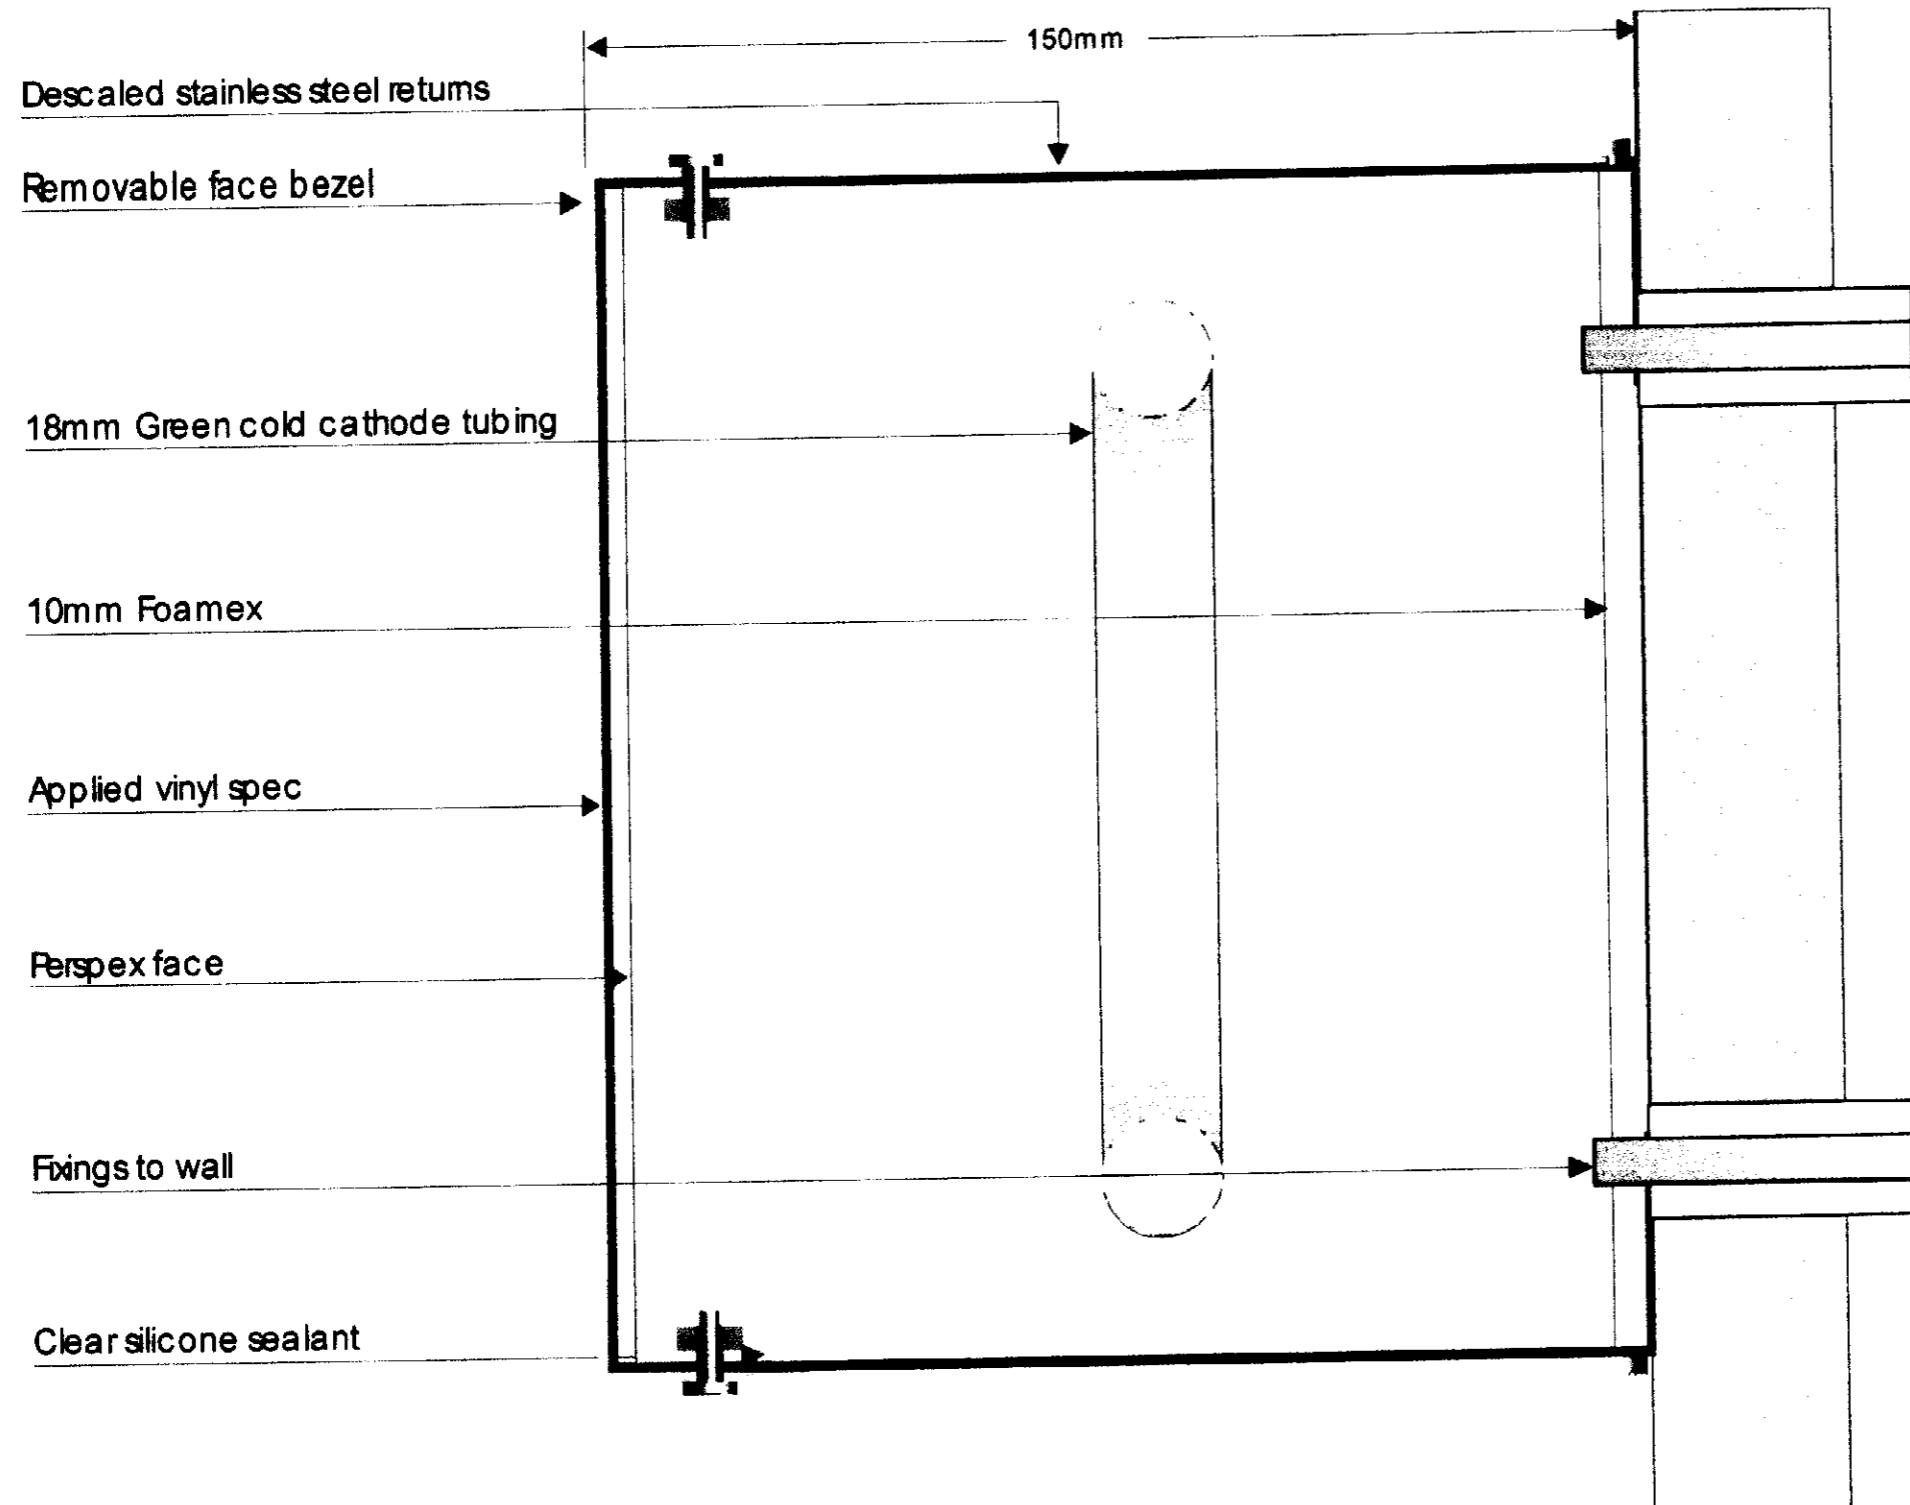

A	B	C	D	E	F
1200	3570	3390	81	165	2067
1400	4166	3955	95	193	2411

DSC01201

Proposed
 Builtup Stacked
 illuminated lettering
 'A' height - 1200mm

AWX 0103 618

New Format

REF: HI-Q001 Layout Details

A	B	C	D	E	F
1200	3570	3390	81	165	2067
1400	4166	3955	95	193	2411

DSC01255

Proposed
 Builtup Stacked
 illuminated lettering
 'A' height - 1400mm

Awx 0103518

Built up lettering over 1200mm

Construction method for lettering with H-height over 1200mm

Built Up Illuminated Halo Lettering with Removable Bezel.