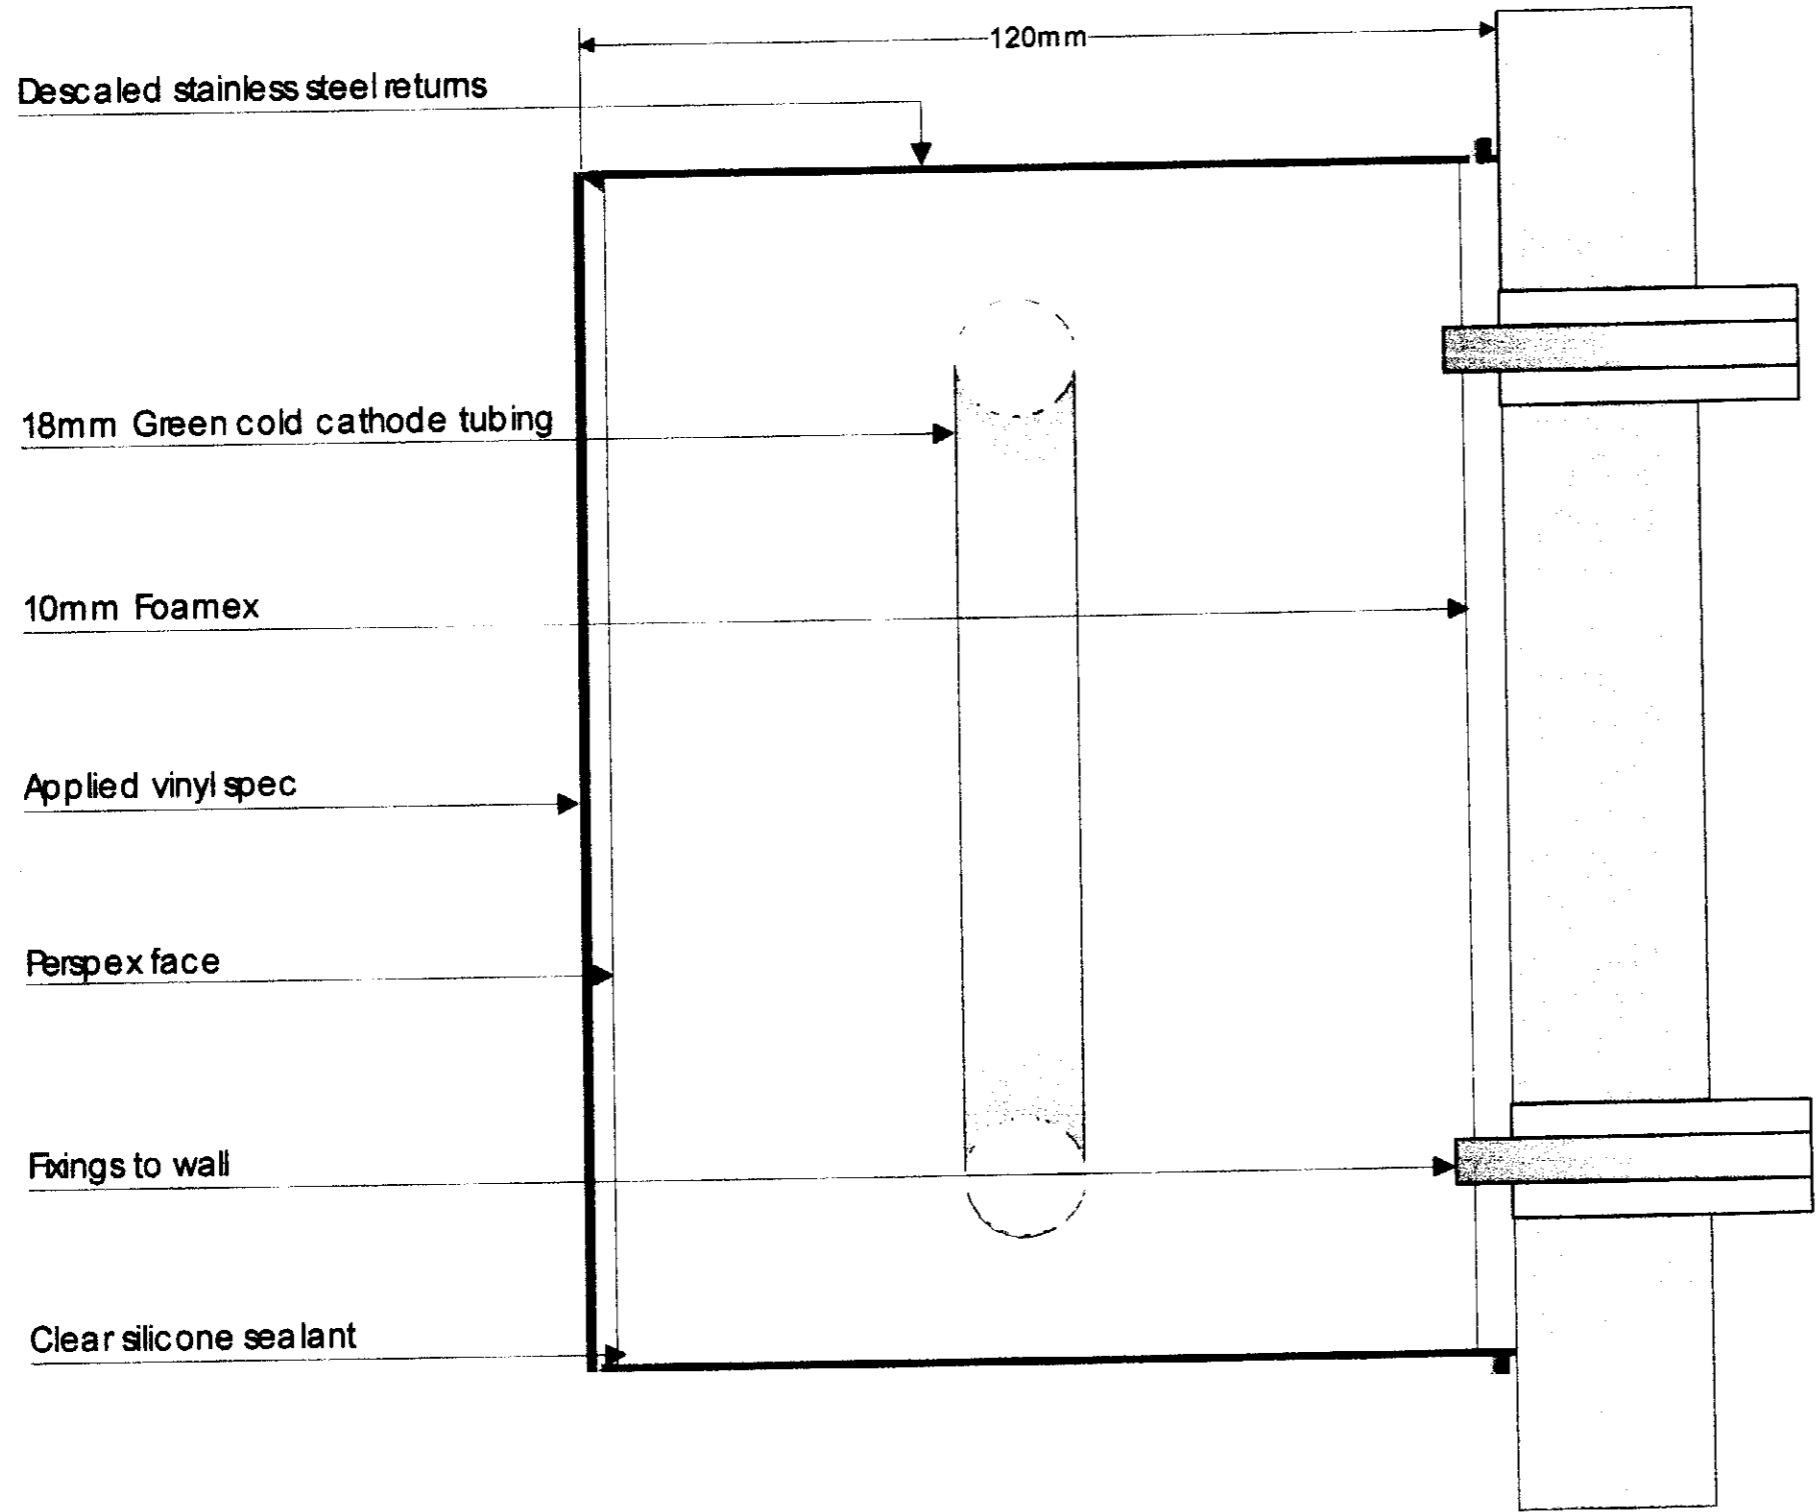

Built up lettering under 1200mm

Construction method for lettering with H-height under 1200mm

Built Up Illuminated Halo Lettering with Perspex Faces

Holiday Inn
Lettering to be constructed from descaled stainless steel and finished stove enamelled green RAL 6016, outside, white inside. Fitted with 5mm thick perspex in opal 050 with applied green vinyl 3M V8727. Lettering to be internally illuminated by Green 18mm multi line cold cathode tubing.

Colour reference
Green 6016 RAL

Awx 0103518