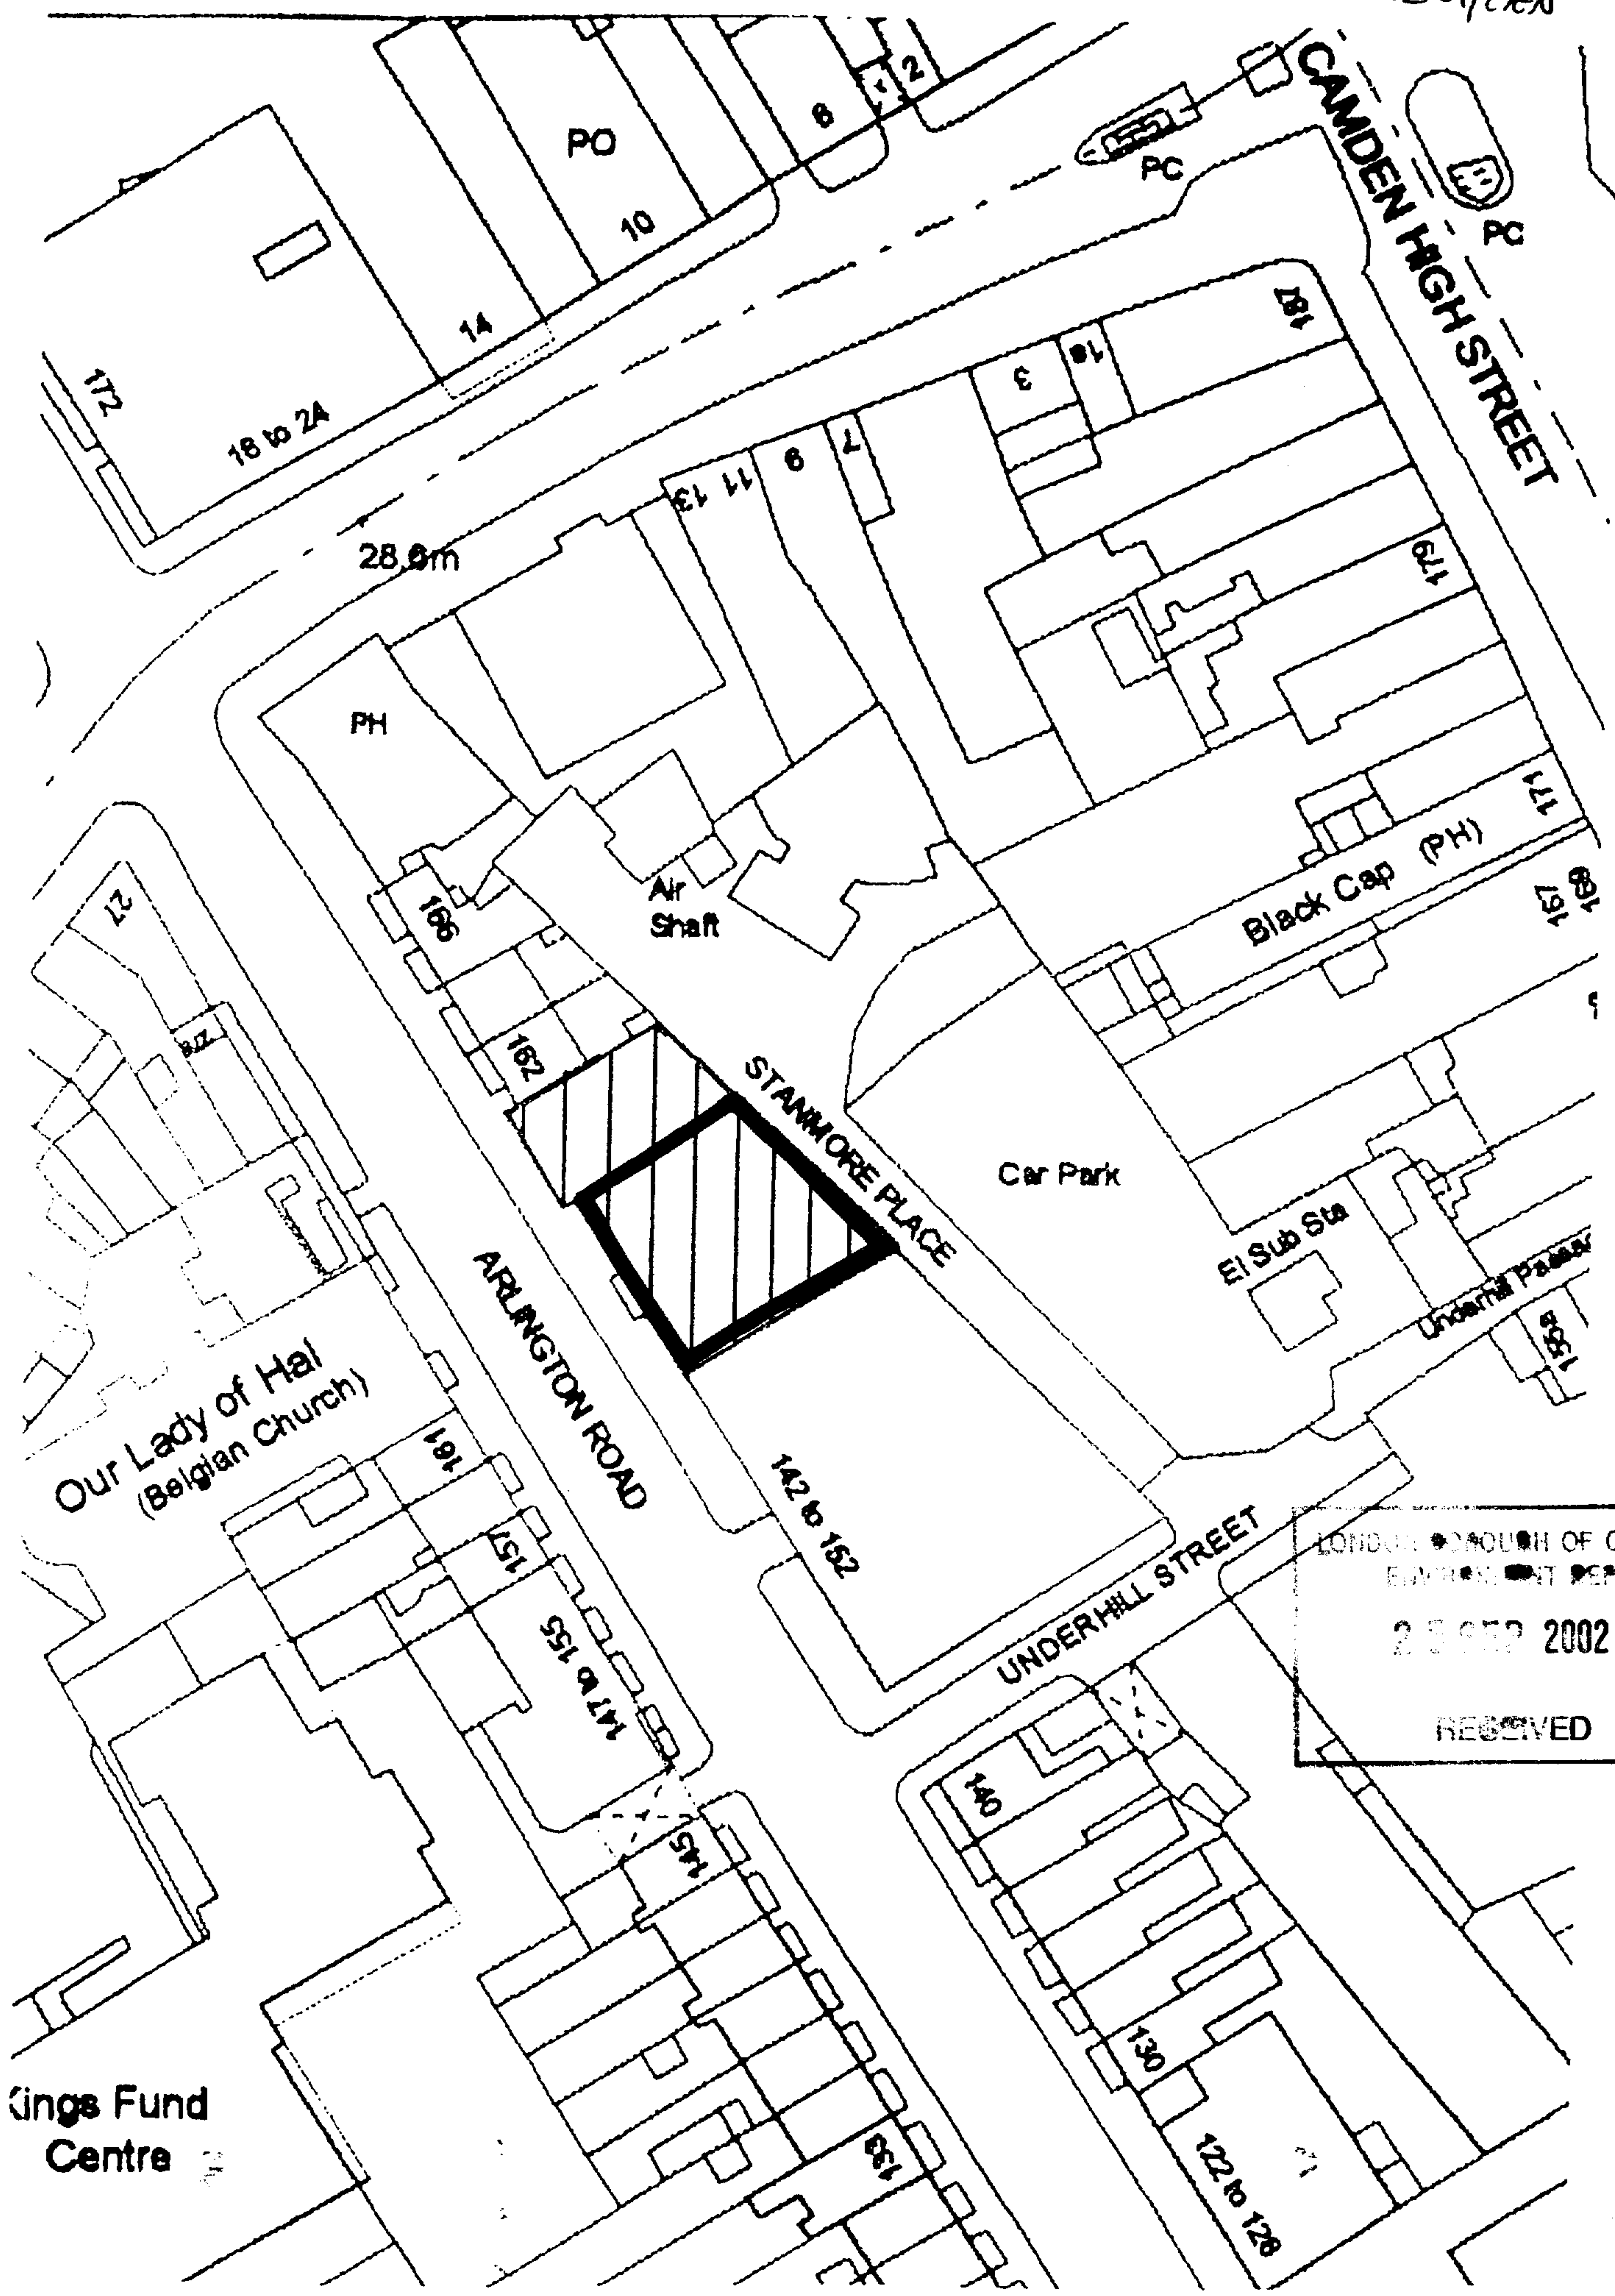

1281/6761

LONDON BOROUGH OF CAMDEN  
 ENVIRONMENT DEPT.  
 2 5 952 2002  
 RECEIVED

KEY.

BUILDING TO BE DEMOLISHED