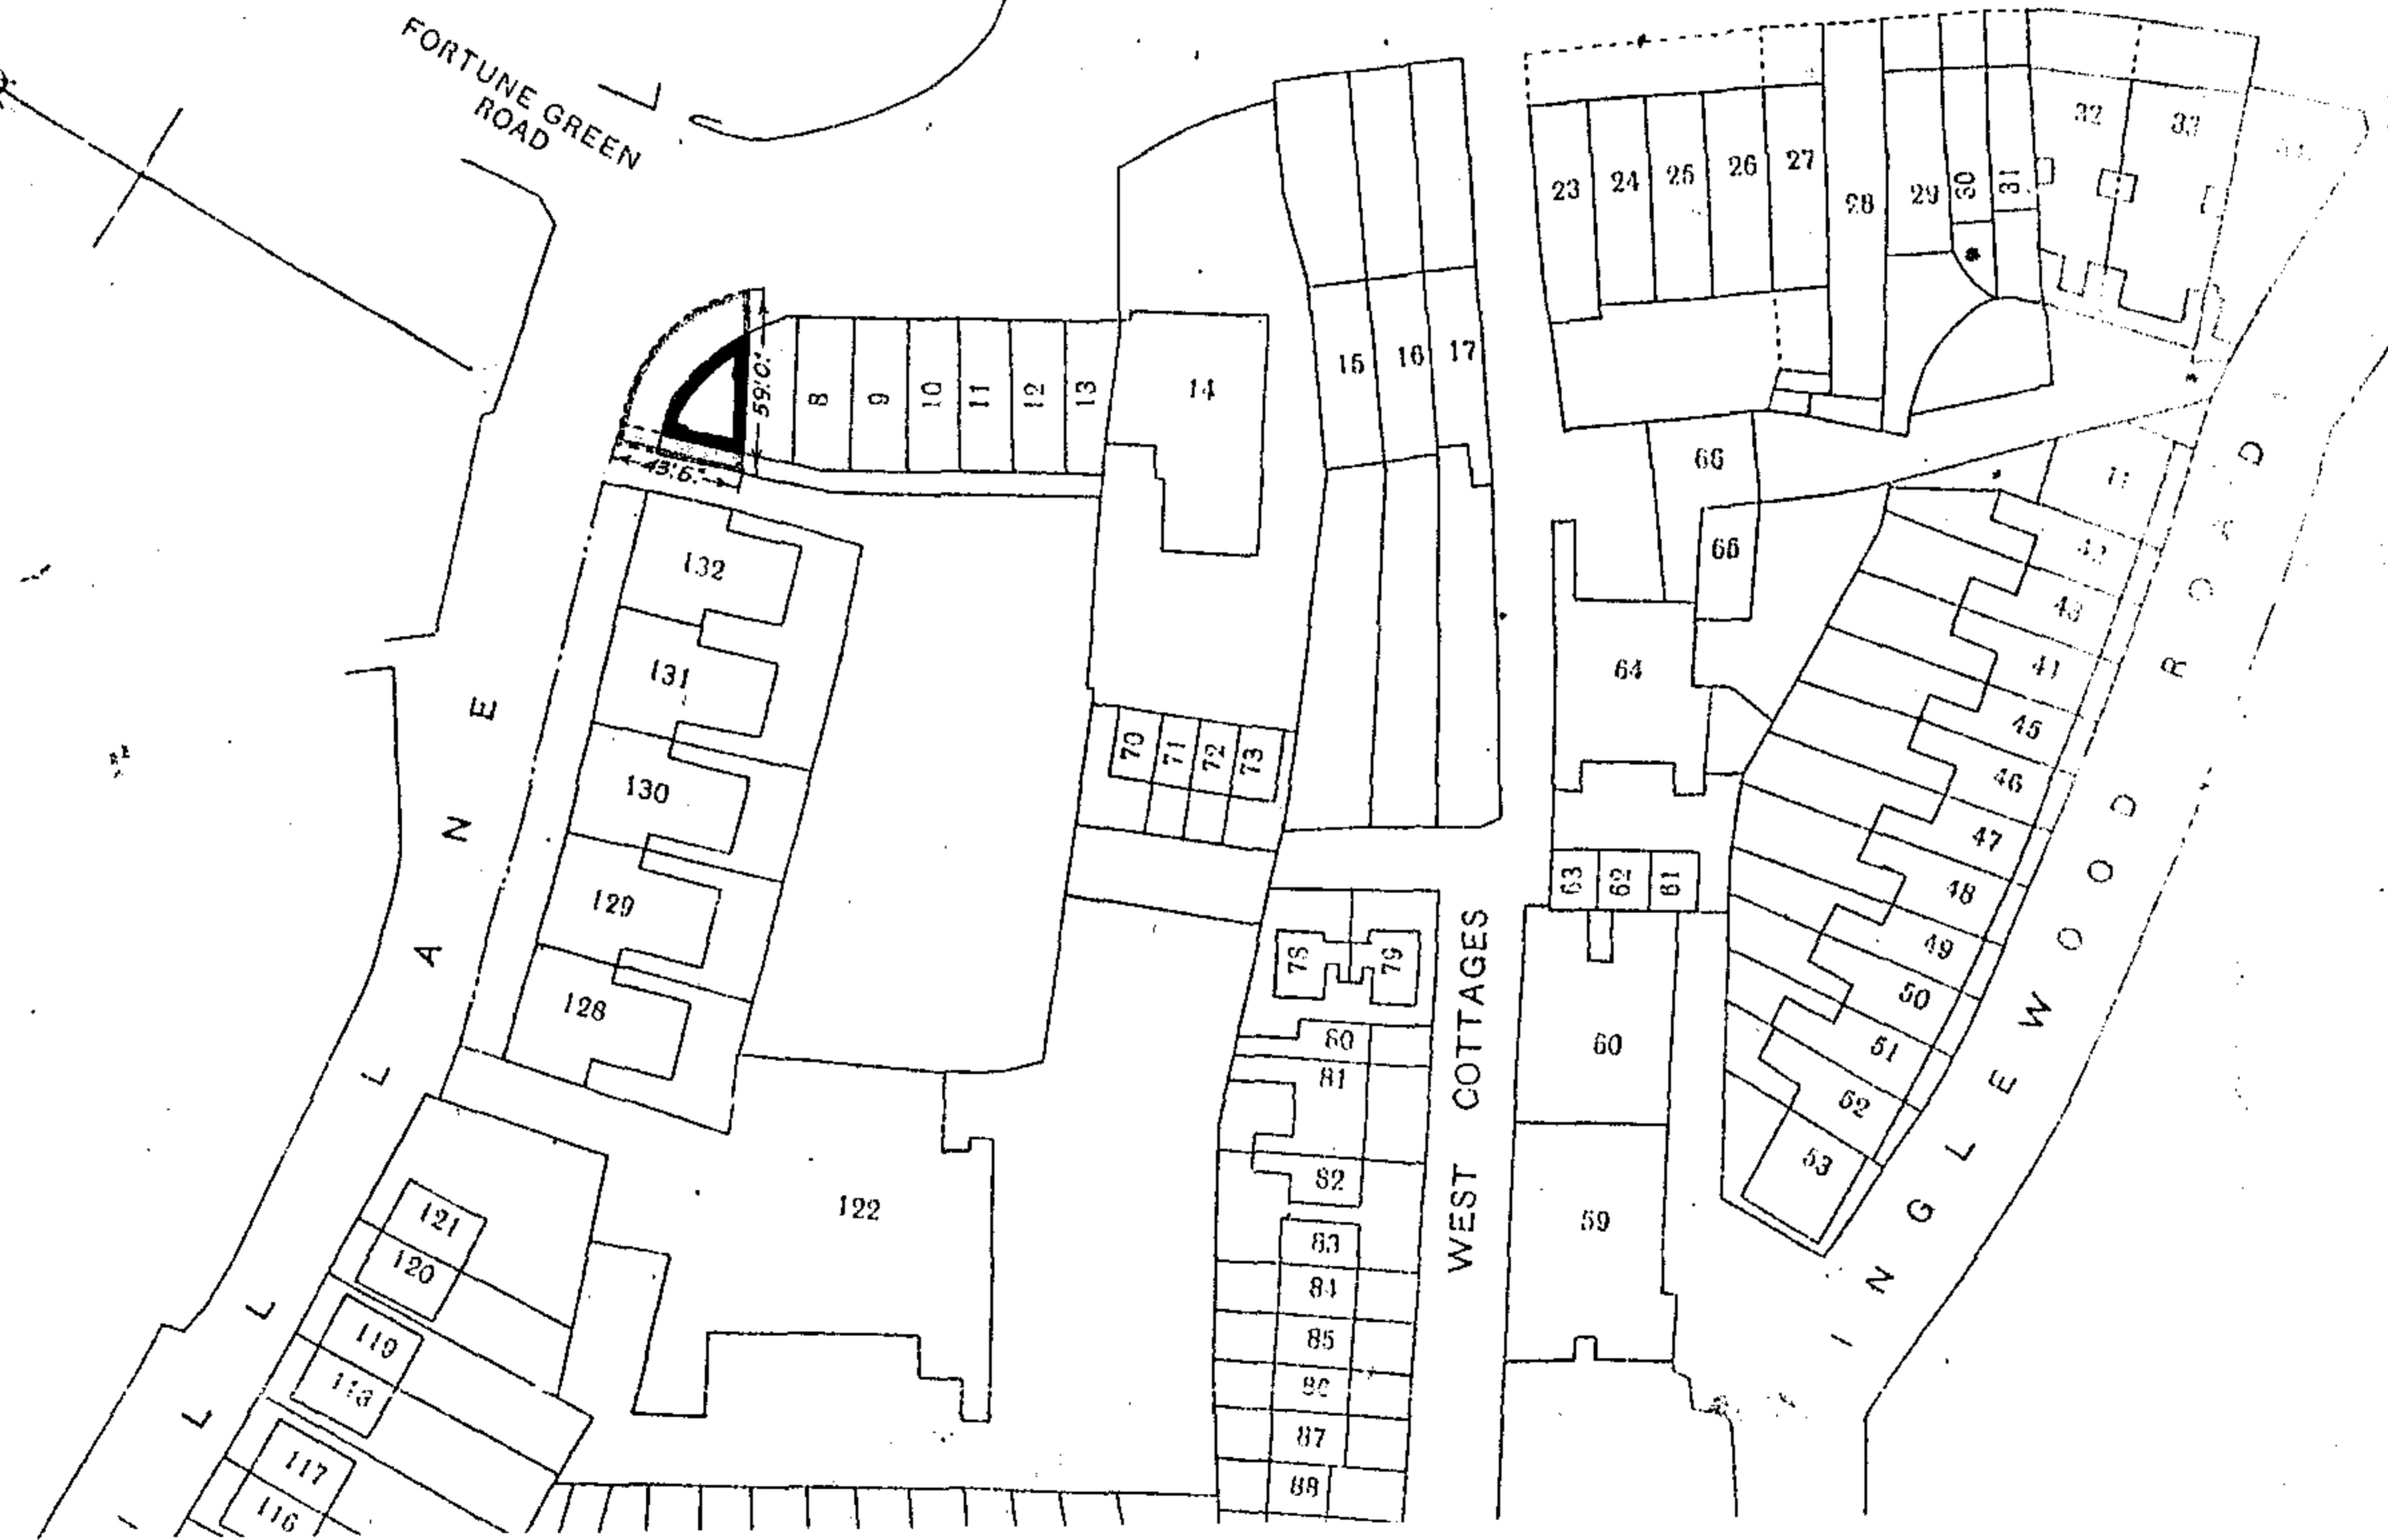

# LAND REGISTRY GENERAL MAP

Section C

and Ordnance Survey; LONDON Sheet VI. 8.

Scale 88 Feet to One Inch

GREATER LONDON  
BOROUGH OF CAMDEN

11.28  
VI.2.

only.

WEST END LANE

FORTUNE GREEN ROAD

2003/0363/P