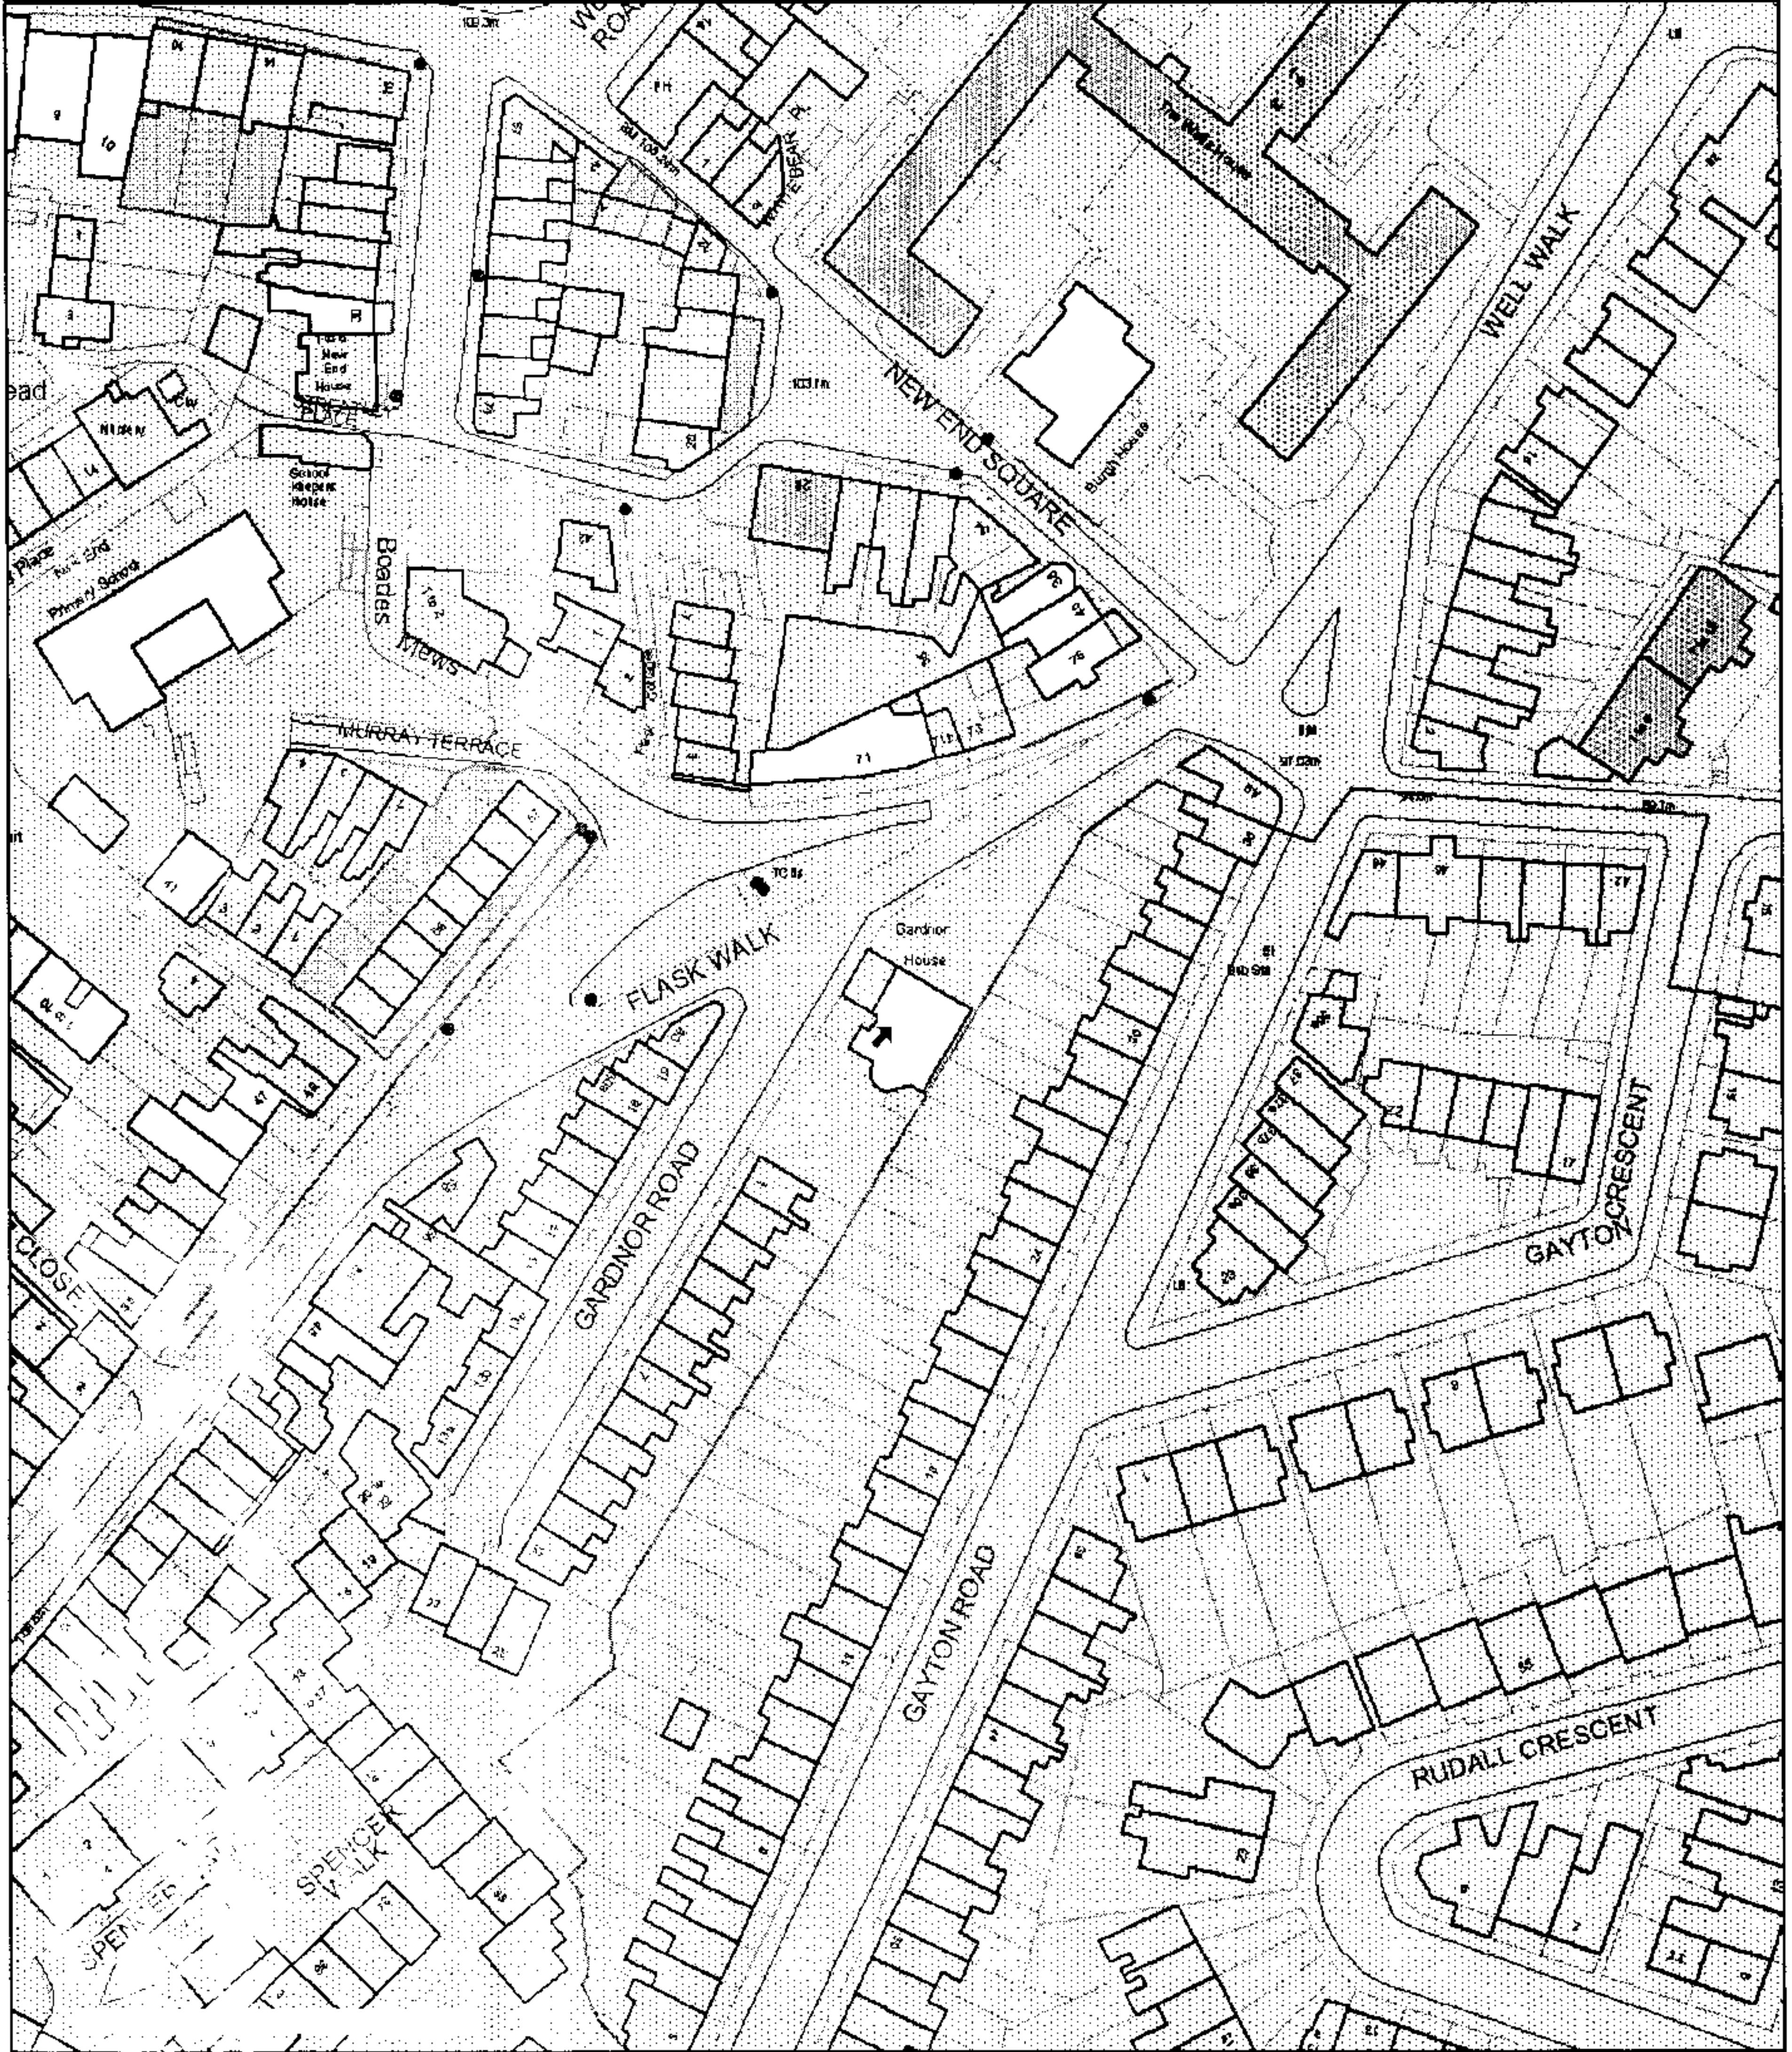

Gardnor House, Gardnor Road 2003/3314/L

This material has been reproduced from Ordnance Survey digital map data with the permission of the controller of Her Majesty's Stationery Office, © Crown Copyright.

2003/3314/L

Gardnor House, Flask Walk

Reproduced from the 2003 Ordnance Survey mapping with the permission of the controller of Her Majesty's stationary office (c) Crown Copyright. Unauthorised reproduction infringes Crown Copyright and may lead to prosecution or civil proceedings.

Scale 1/1250 Date 26/11/2003
Centre = 526581 E 185859 N

2003 / 3314 / L