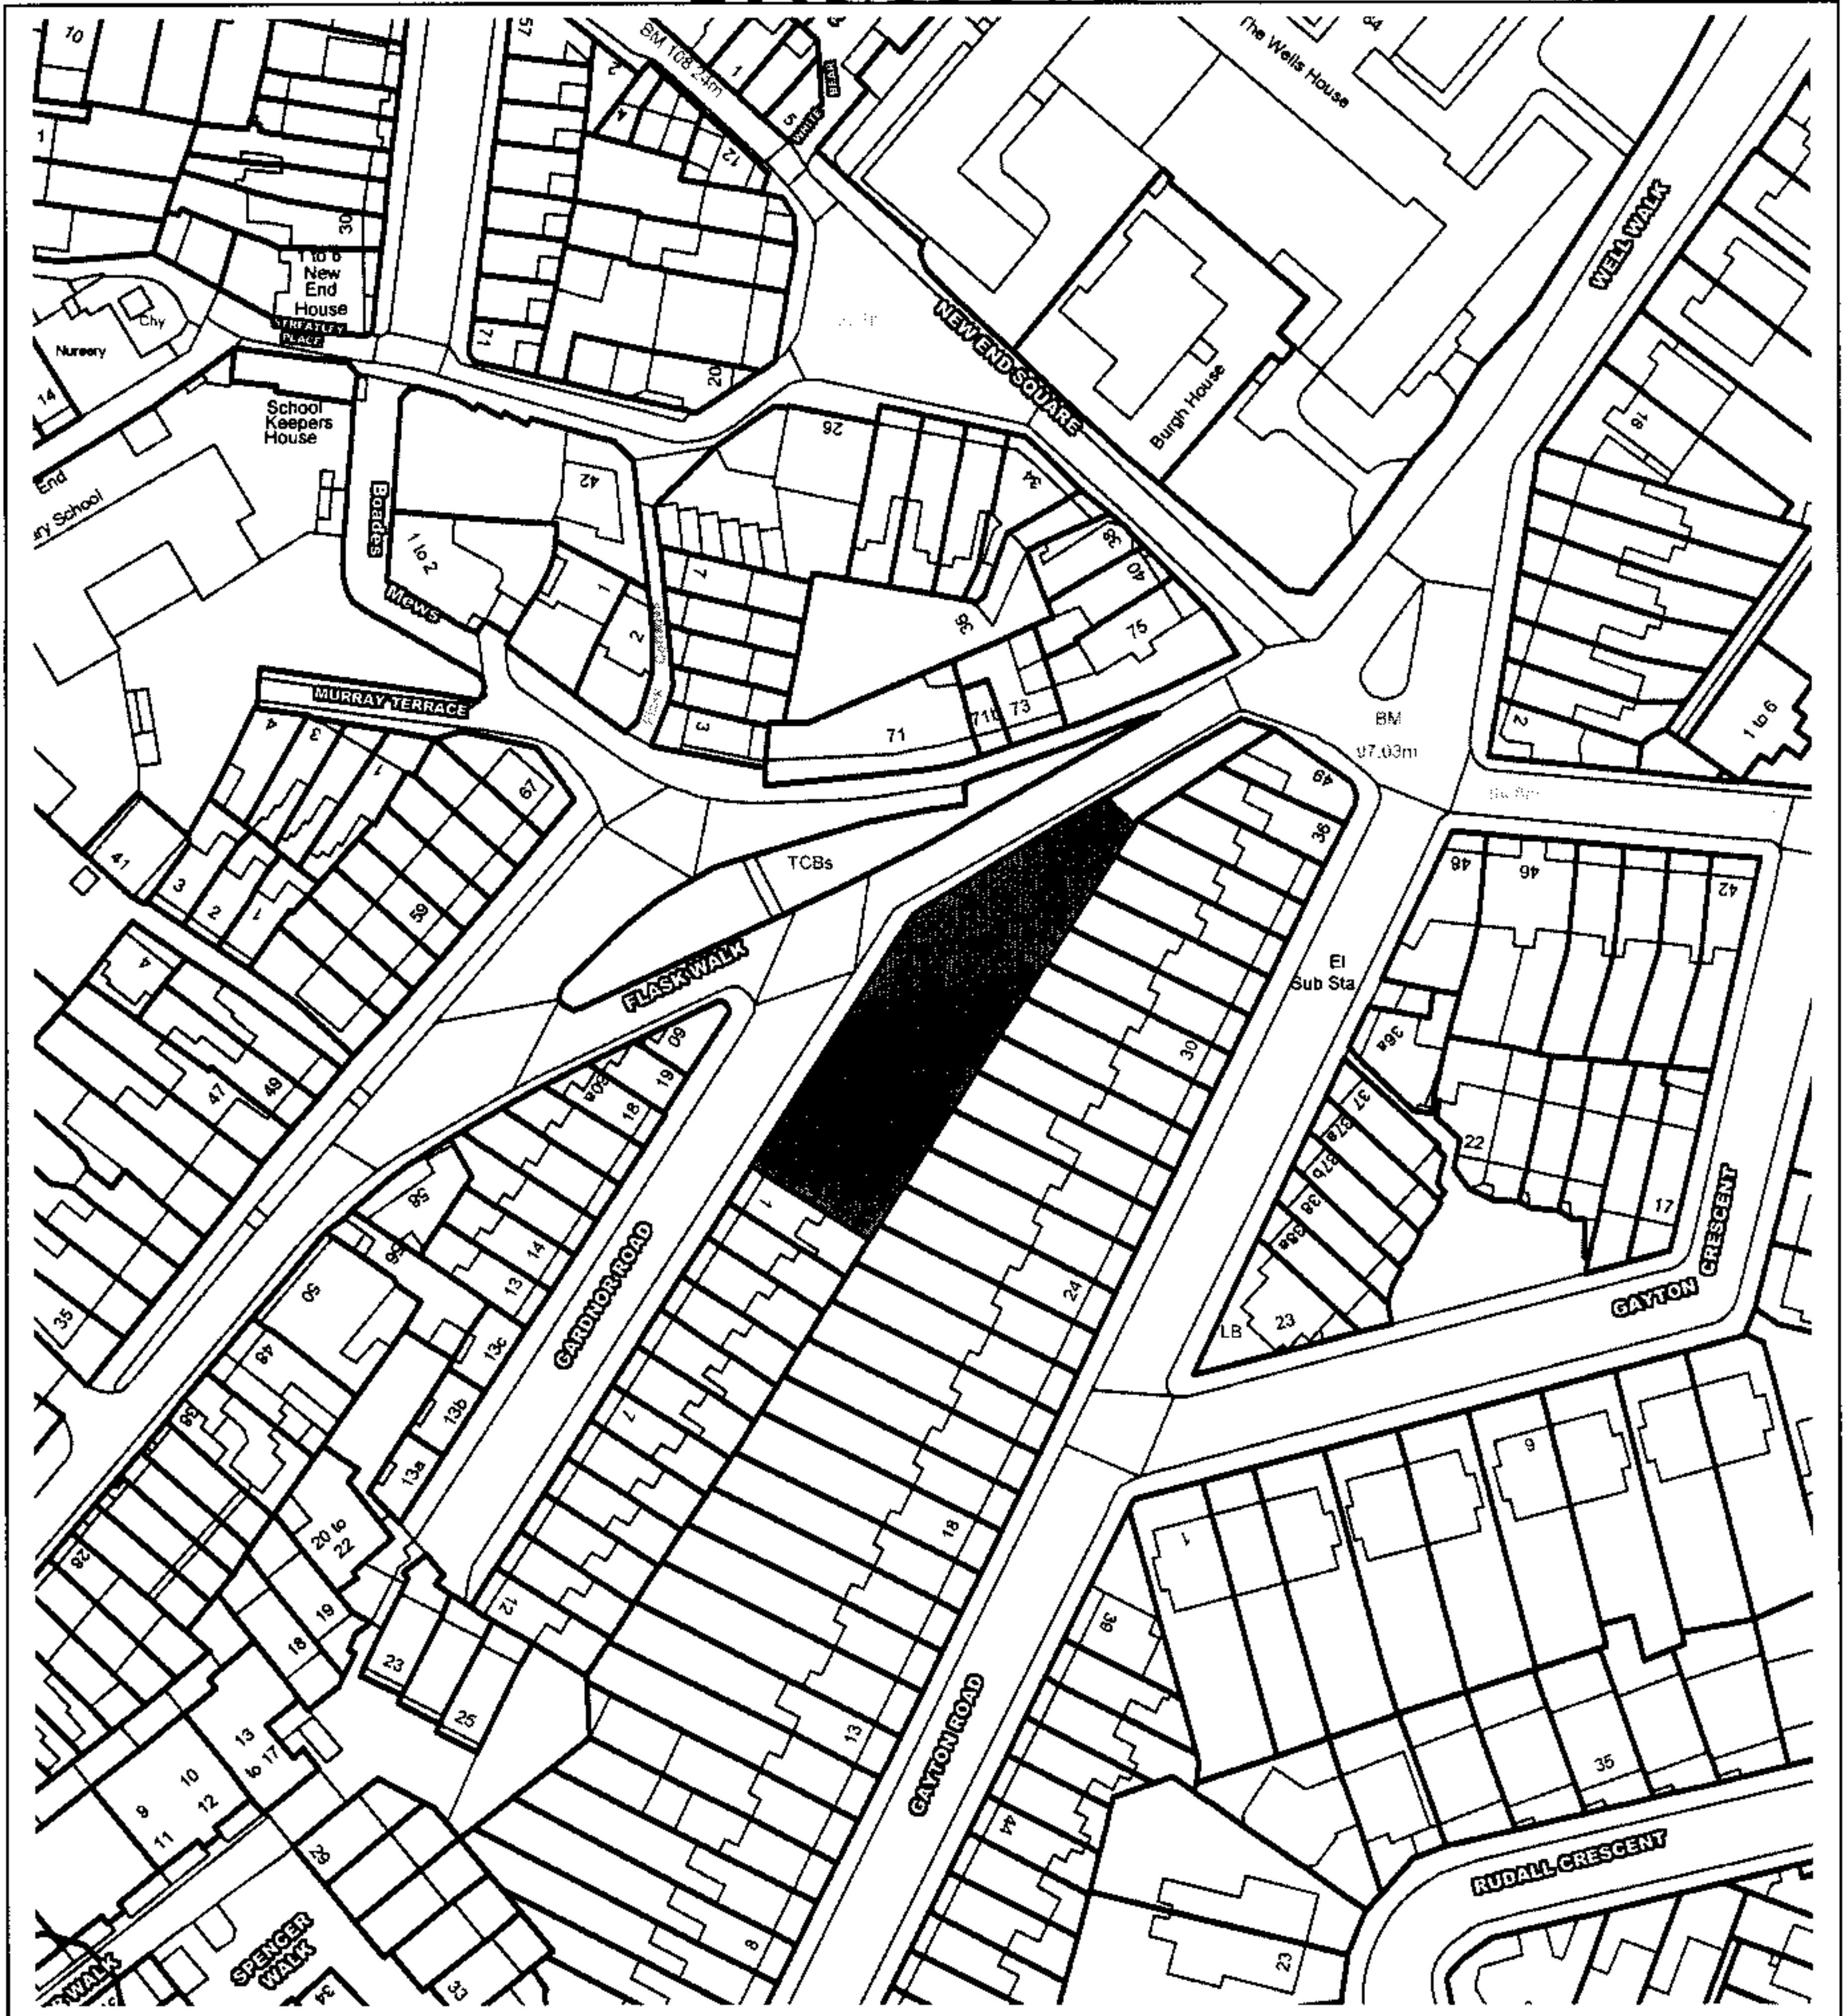

Gardnor House, Gardnor Road 2003/3314/L

This material has been reproduced from Ordnance Survey digital map data with the permission of the controller of Her Majesty's Stationery Office, © Crown Copyright.

2003/3314/L

Gardnor House, Flask Walk

Reproduced from the 2003 Ordnance Survey mapping with the permission of the controller of Her Majesty's stationary office (c) Crown Copyright. Unauthorised reproduction infringes Crown Copyright and may lead to prosecution or civil proceedings.

Scale 1/1250 Date 26/11/2003
Centre = 526581 E 185859 N

2003 / 3314 / L