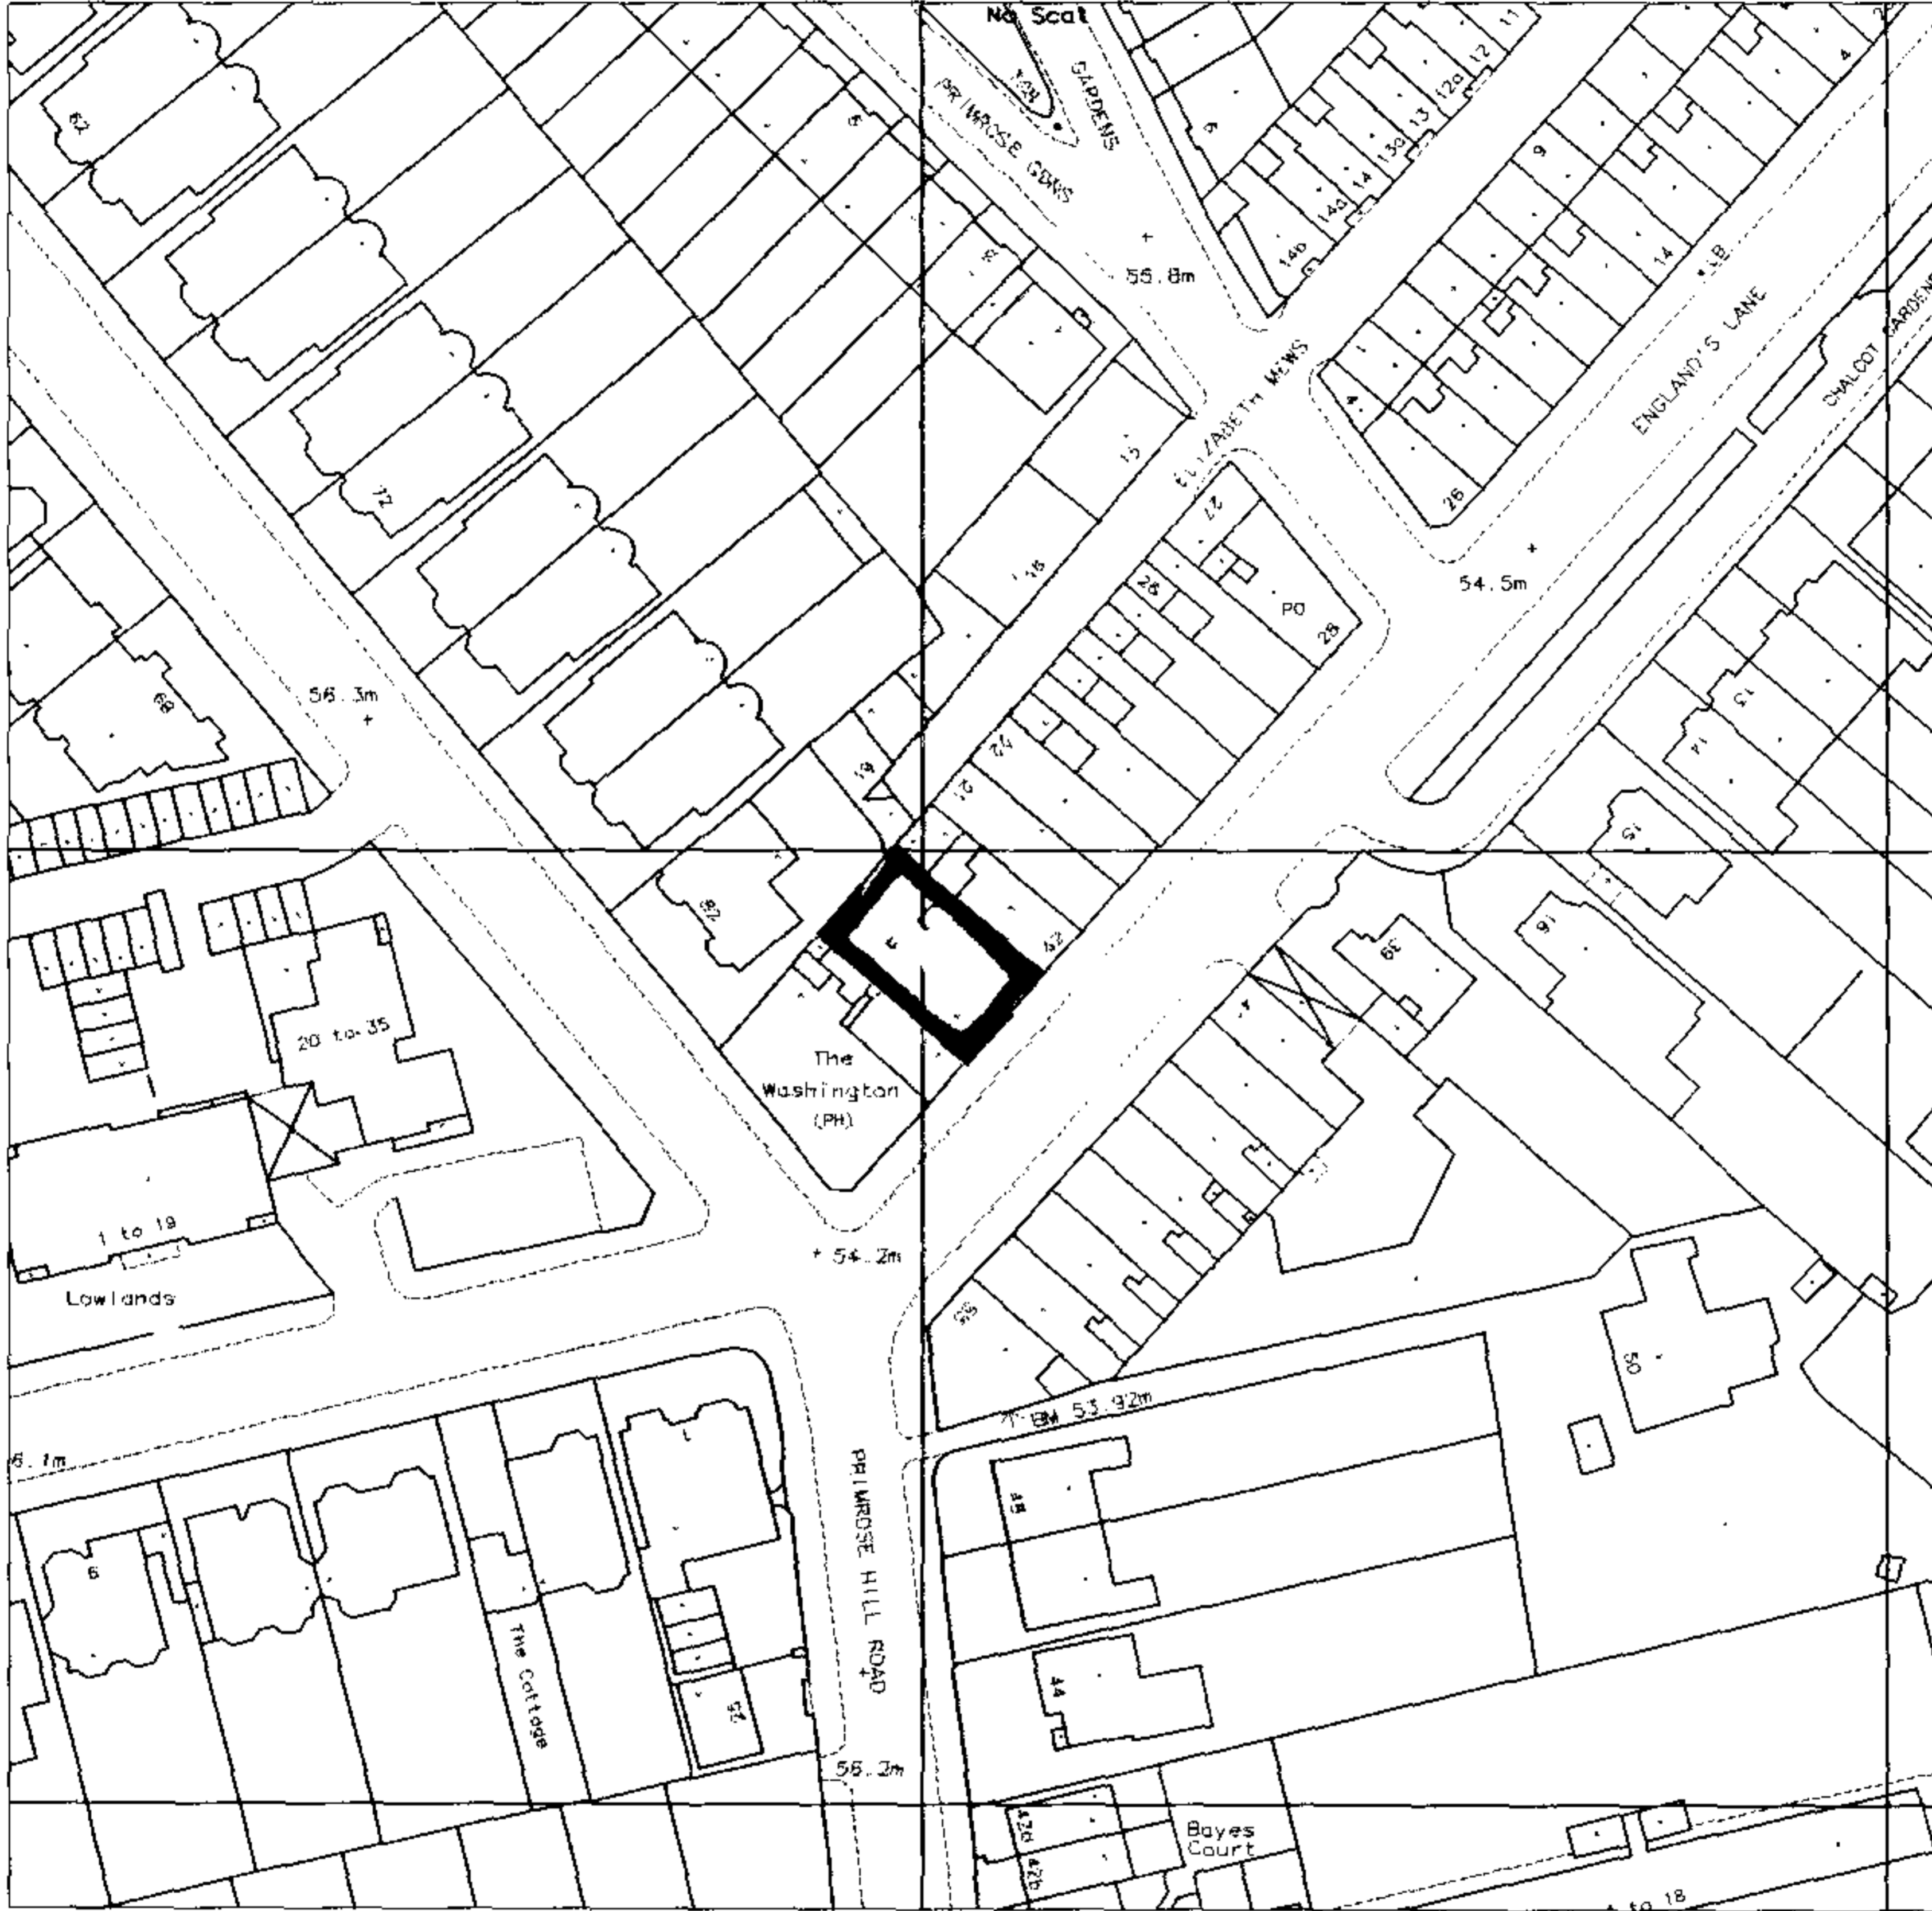

Siteplan Data™

Produced 29 Jan 2004 from Ordnance Survey digital data and incorporating surveyed revision available at this date. © Crown Copyright 2004.

Reproduction in whole or in part is prohibited without the prior permission of Ordnance Survey.

Ordnance Survey and the OS symbol are registered trademarks and Siteplan a trade mark of Ordnance Survey, the national mapping agency of Great Britain.

44 ENGLANDS LANE
CHALK FARM NW3 4UE

Centre Coordinates: 527505 184689