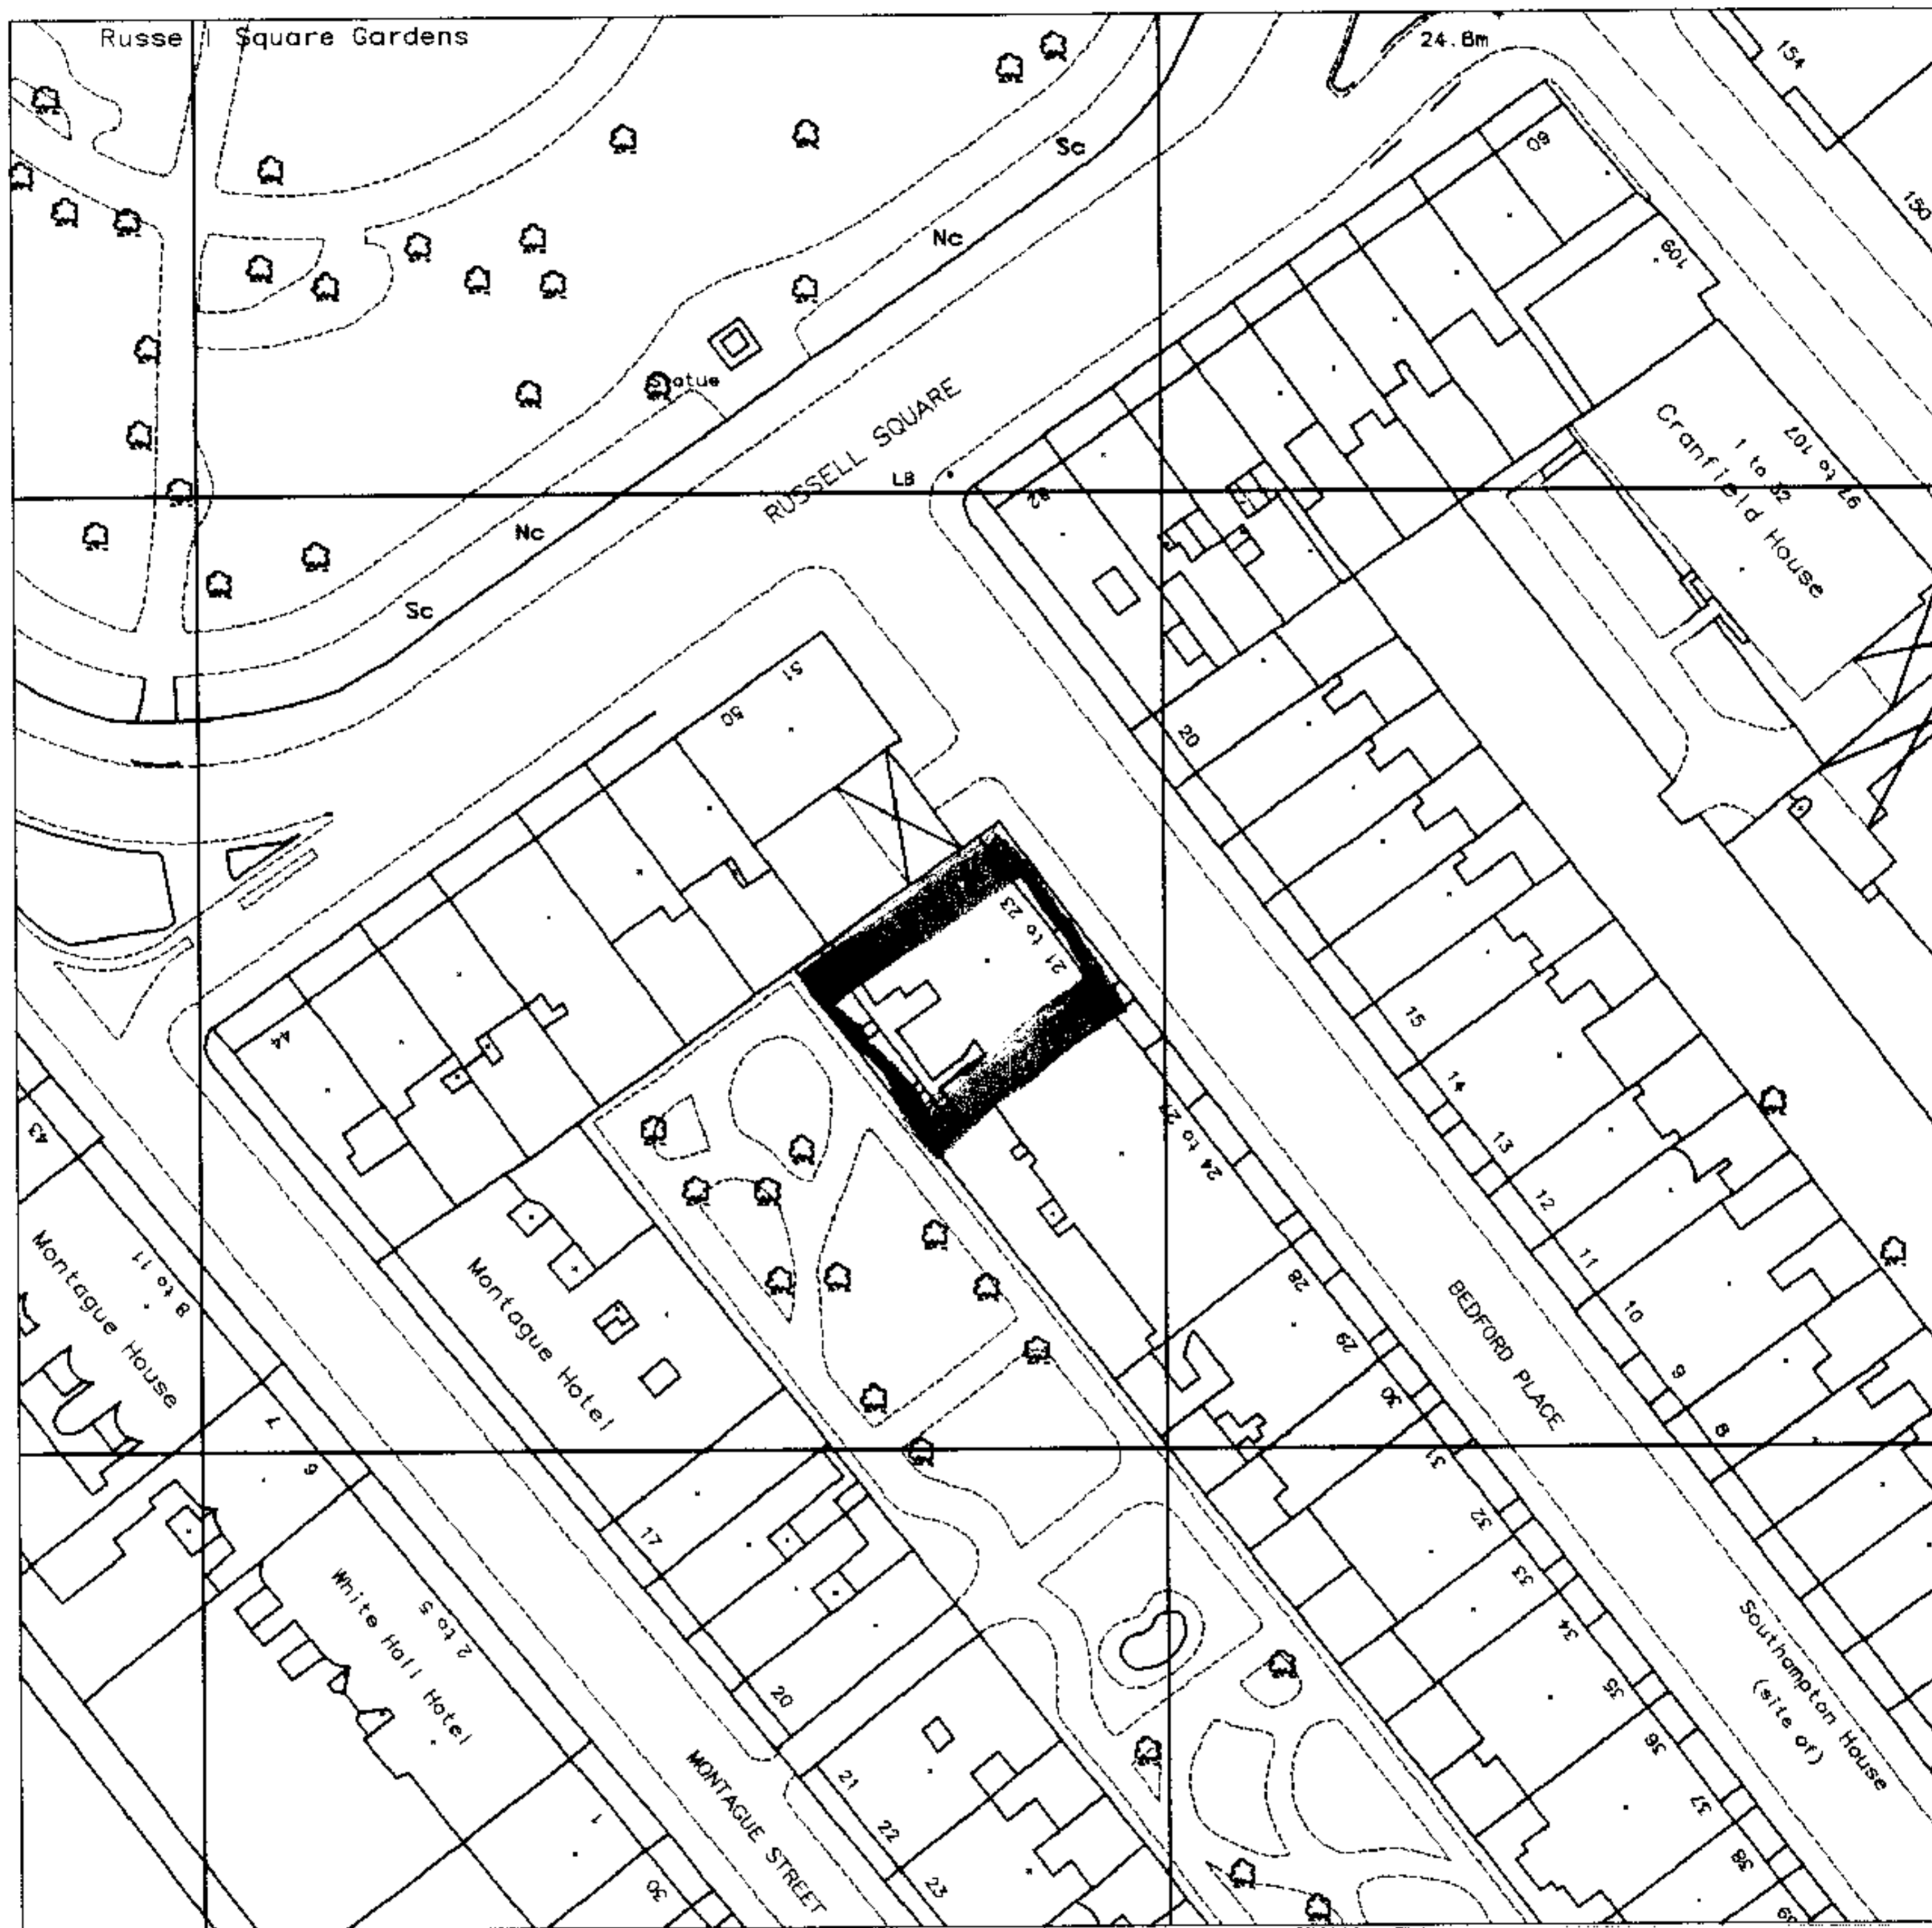

# Siteplan Data<sup>™</sup>

Produced 10 May 2004 from Ordnance Survey digital data and incorporating surveyed revision available at this date. © Crown Copyright 2004.

Reproduction in whole or in part is prohibited without the prior permission of Ordnance Survey.

Ordnance Survey and the OS symbol are registered trade marks and Siteplan a trade mark of Ordnance Survey, the national mapping agency of Great Britain.

Centre Coordinates: 530181 181850

National Grid sheet reference at centre of this Siteplan: TQ3081NW