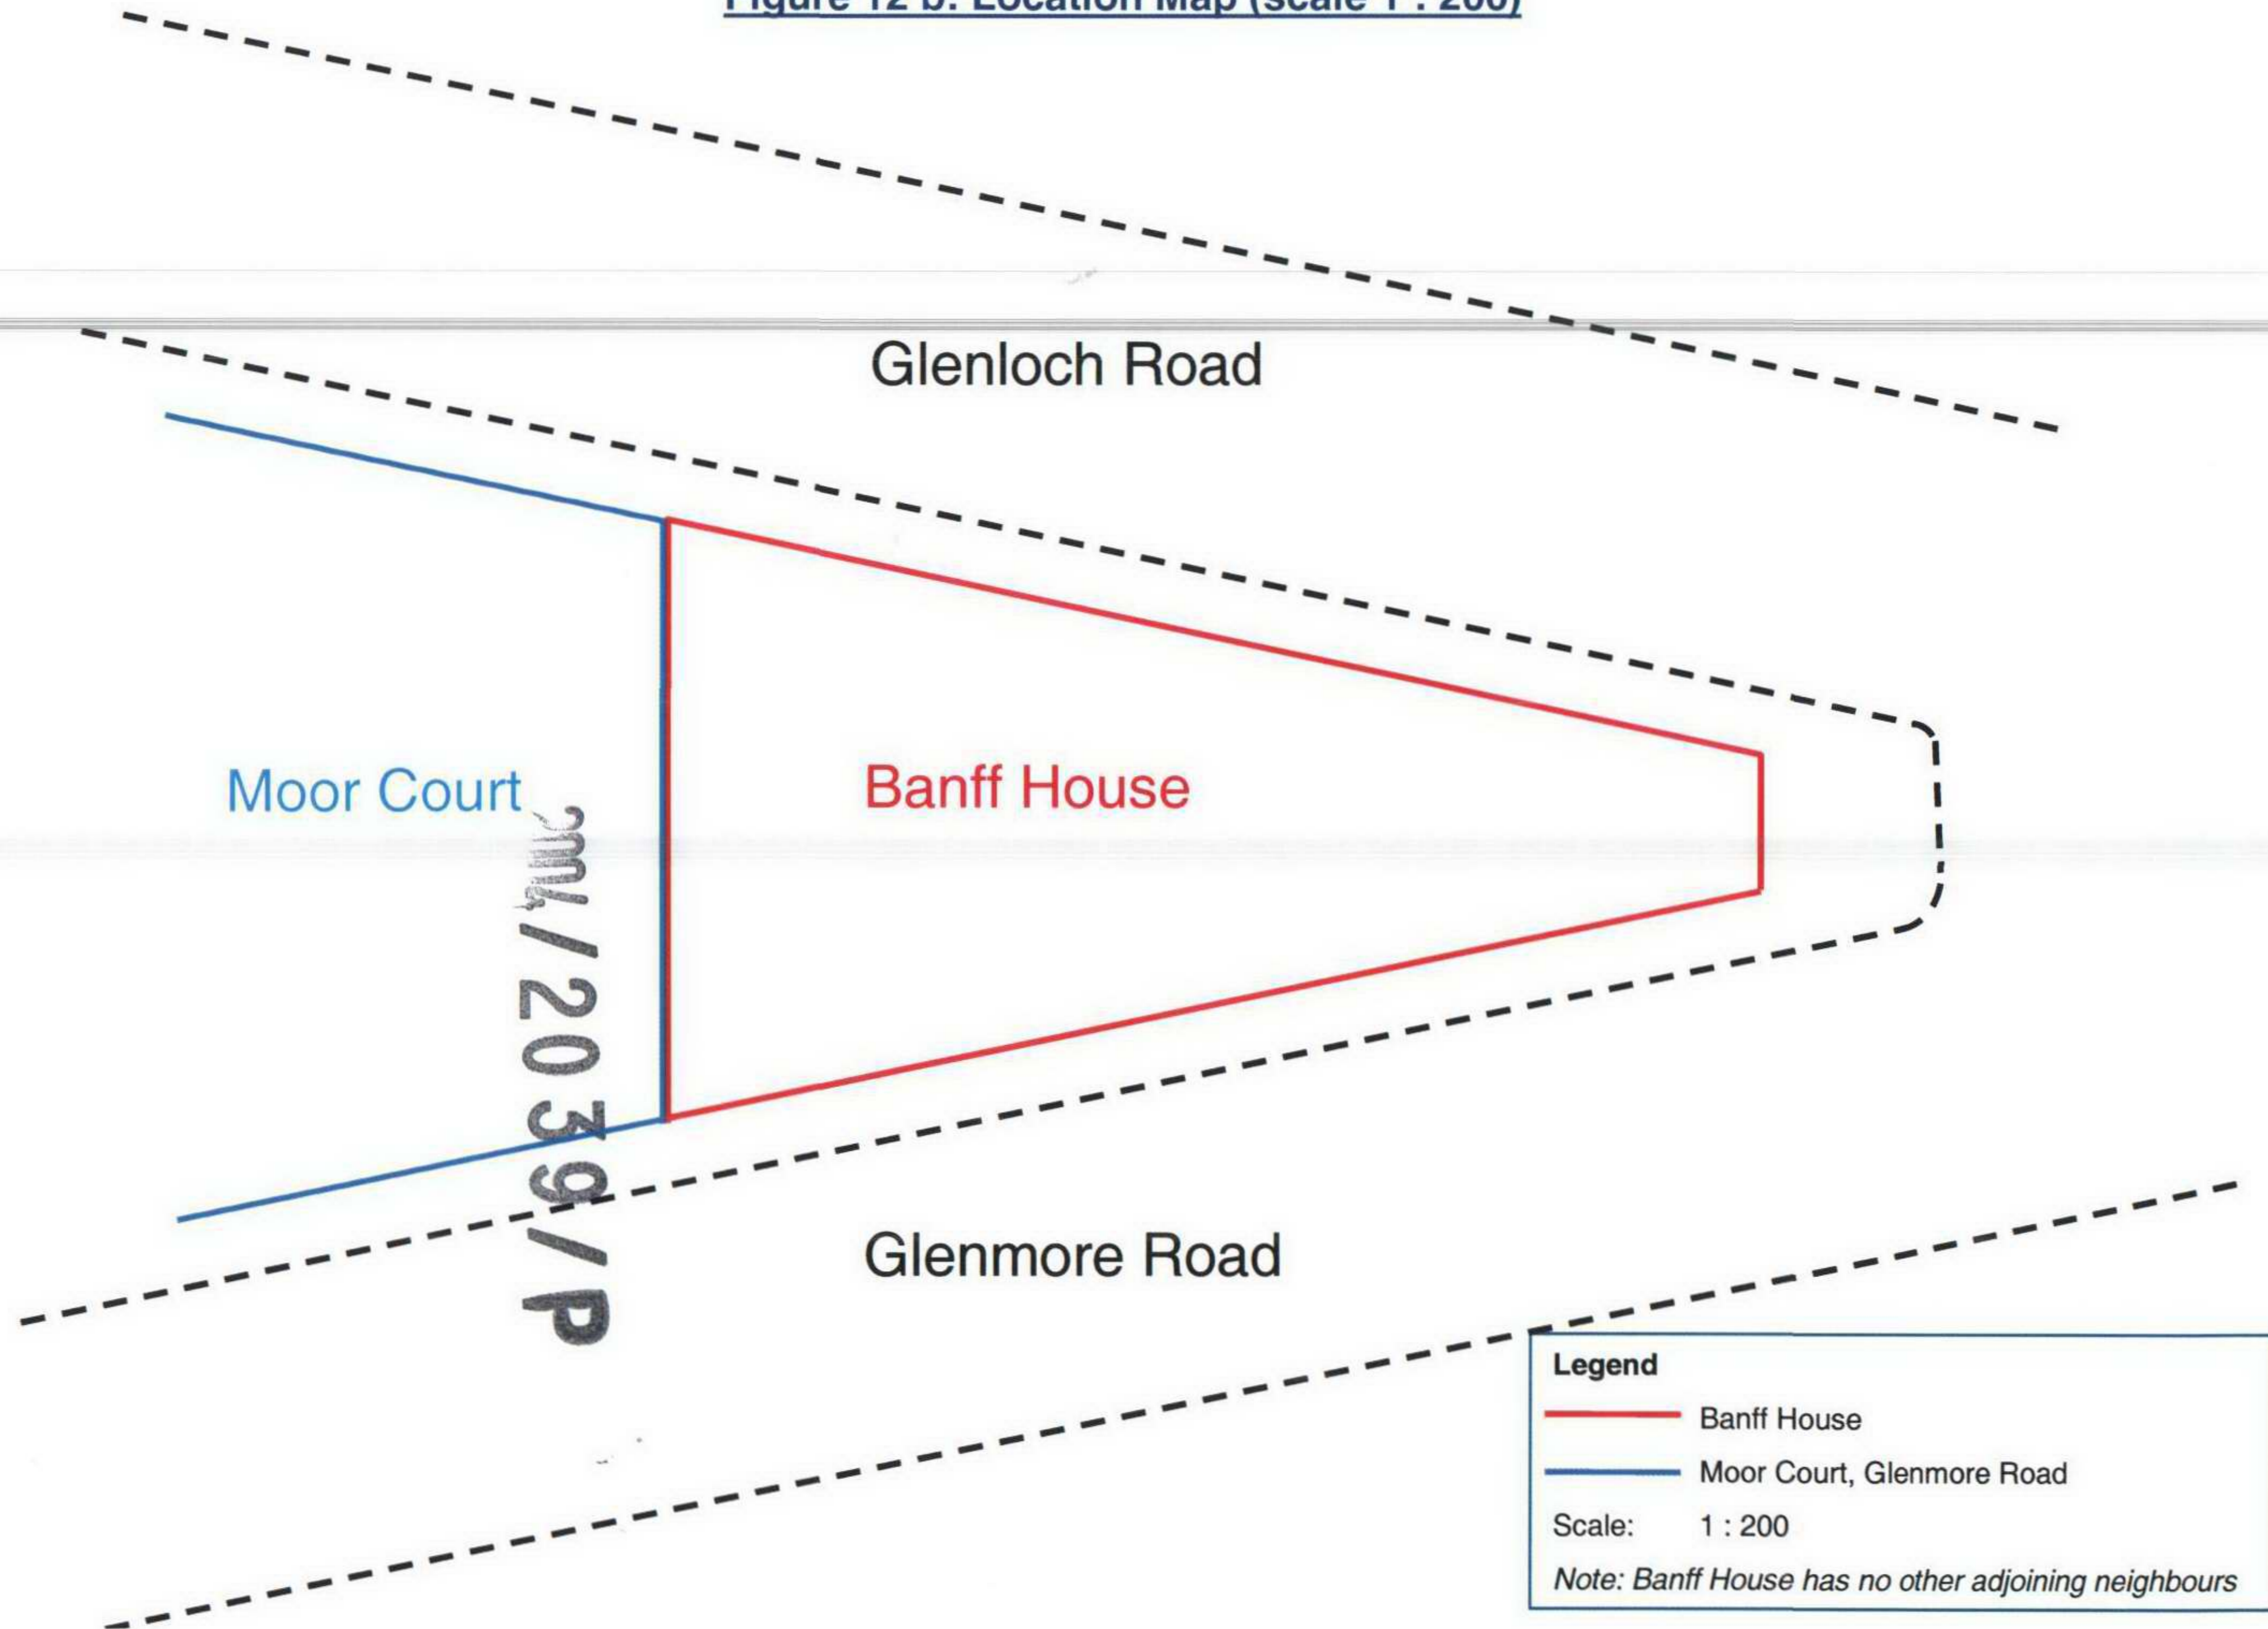

Figure 12 a: Location Map (scale: 1 : 7500)

**Banff House, NW3 4DG**

- Banff House is situated between Glenmore Road and Glenloch Road
- The only neighbouring block is Moor Court on its West side (direction Swiss Cottage)

Scale: 1 : 7500

2004/2039/P

Figure 12 b: Location Map (scale 1 : 200)

Glenloch Road

Moor Court

Banff House

M/2039/P

Glenmore Road

**Legend**

- Banff House
- Moor Court, Glenmore Road

Scale: 1 : 200

*Note: Banff House has no other adjoining neighbours*