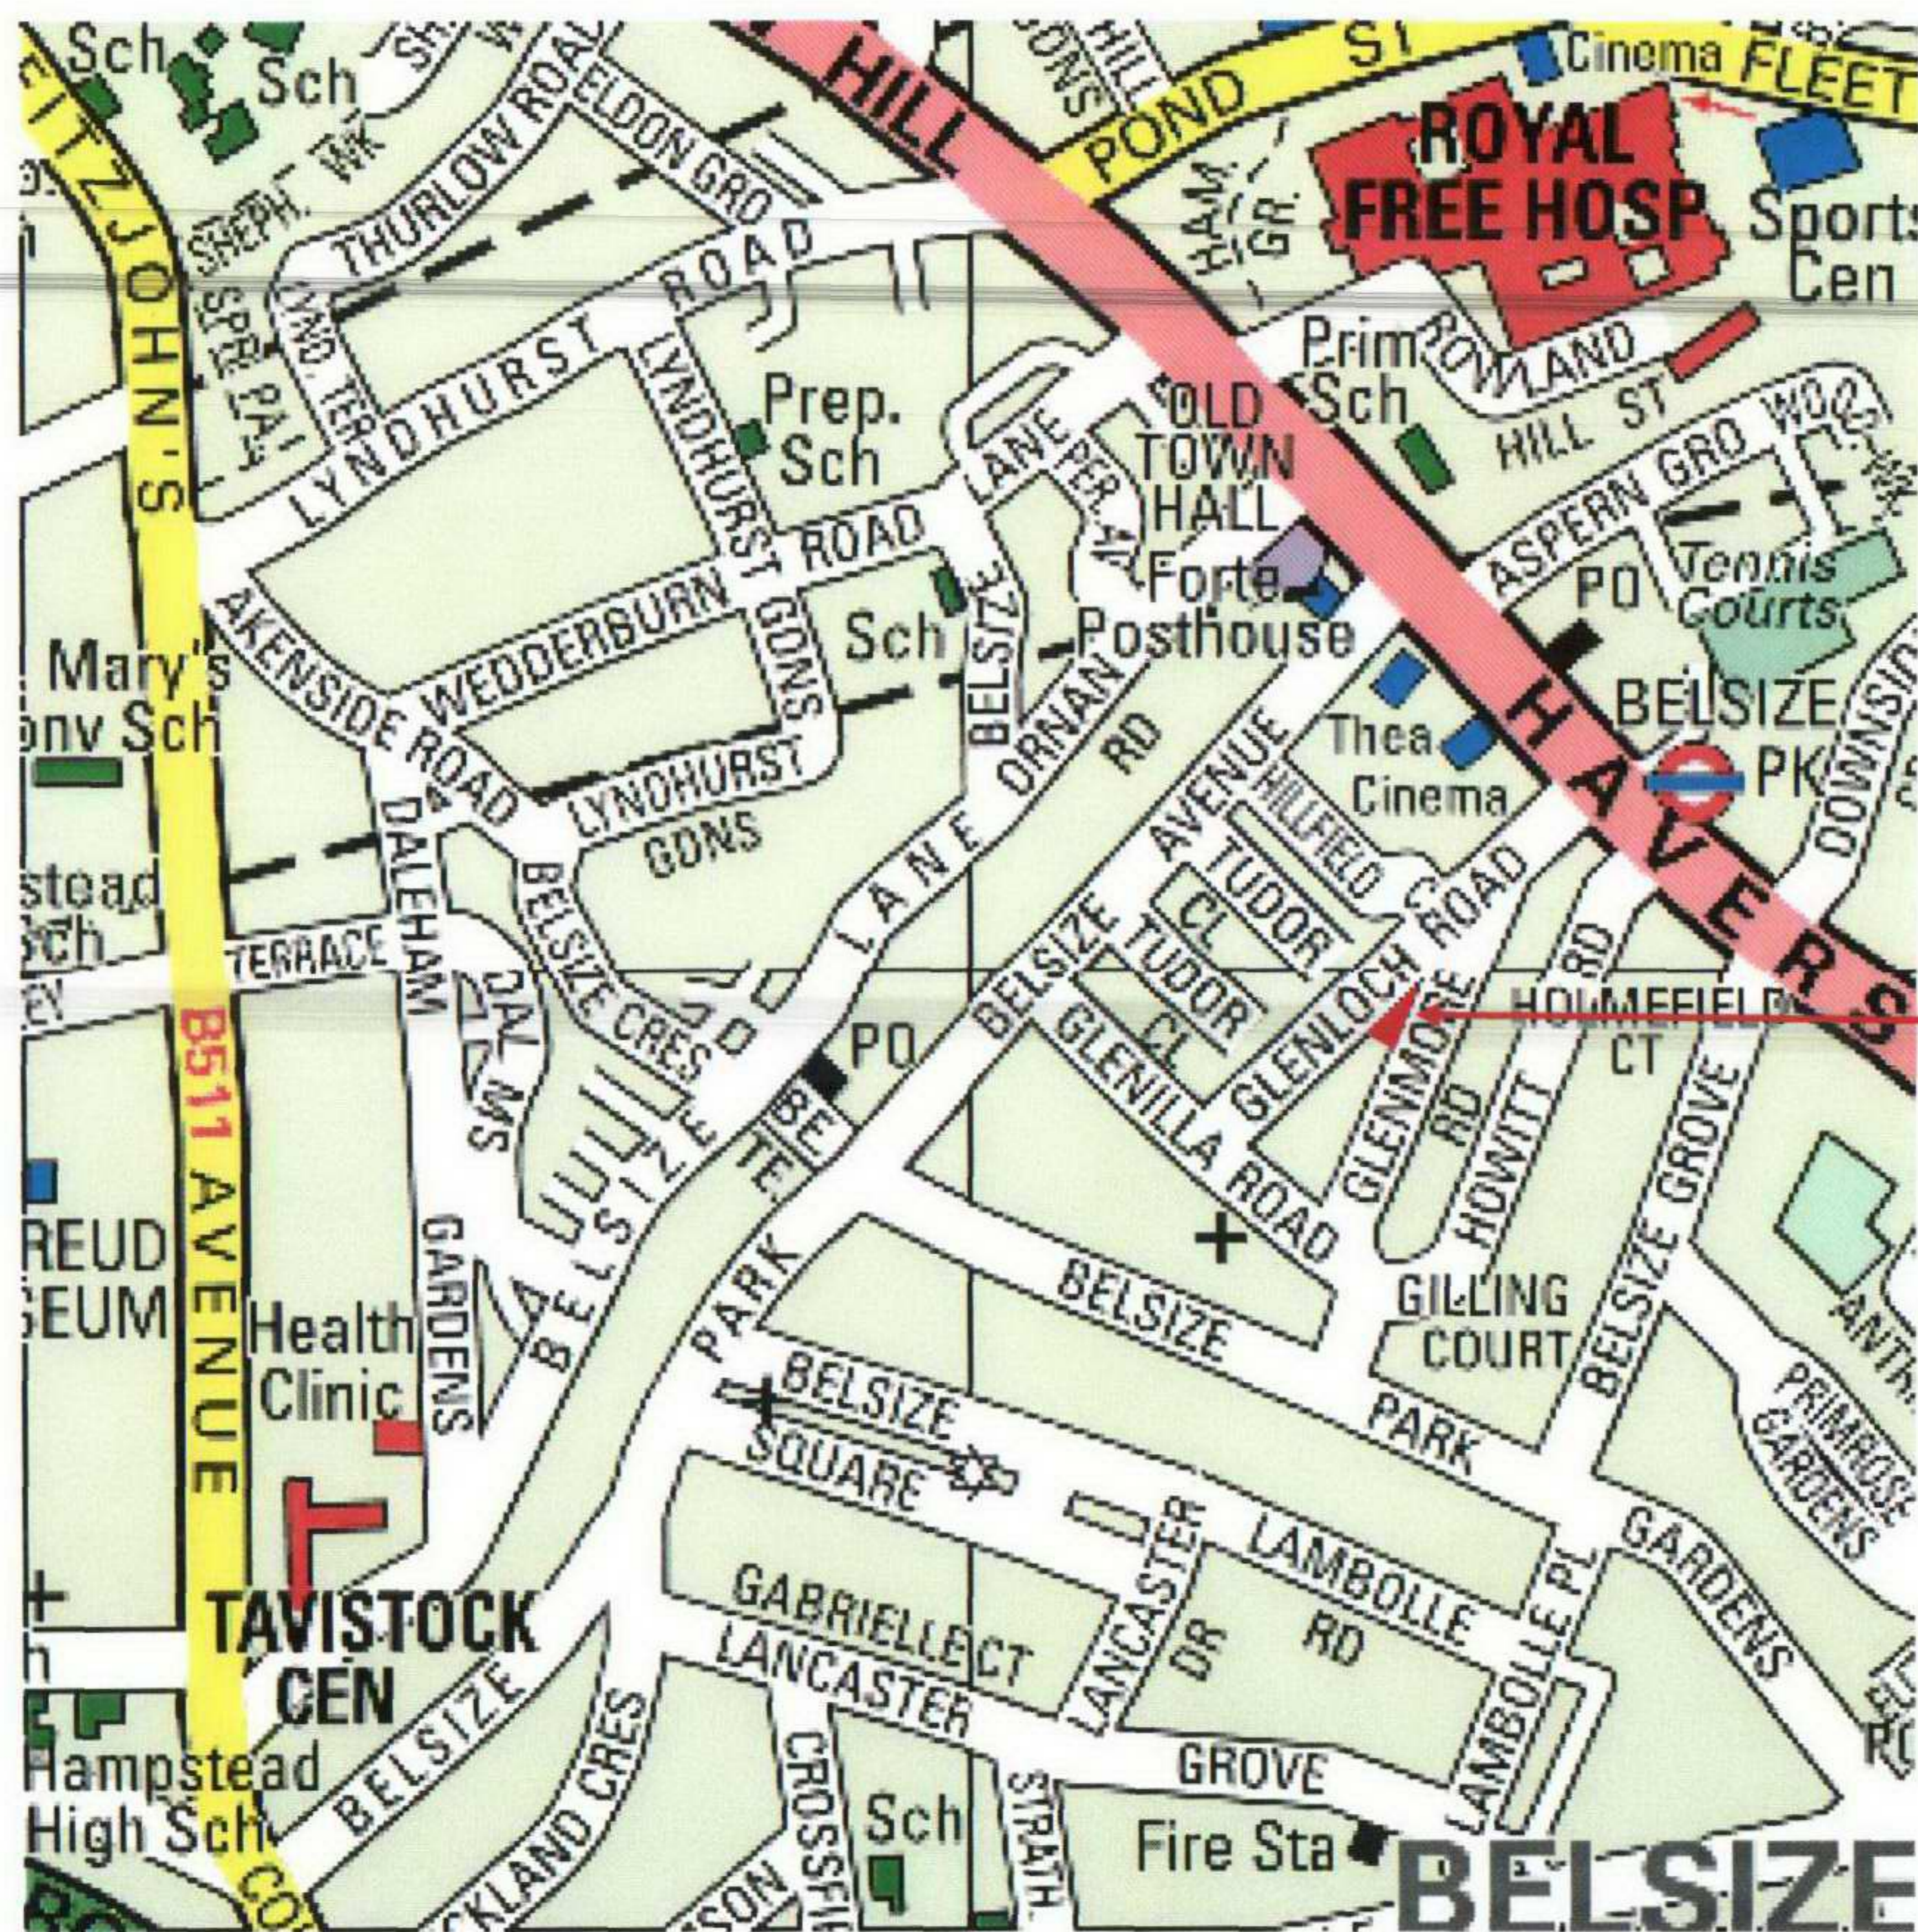

Figure 12 a: Location Map (scale: 1 : 7500)

**Banff House, NW3 4DG**

- Banff House is situated between Glenmore Road and Glenloch Road
- The only neighbouring block is Moor Court on its West side (direction Swiss Cottage)

Scale: 1 : 7500

2004/2039/P

Figure 12 b: Location Map (scale 1 : 200)

Glenloch Road

Moor Court

Banff House

M/2039/P

Glenmore Road

**Legend**

- Banff House
- Moor Court, Glenmore Road

Scale: 1 : 200

*Note: Banff House has no other adjoining neighbours*