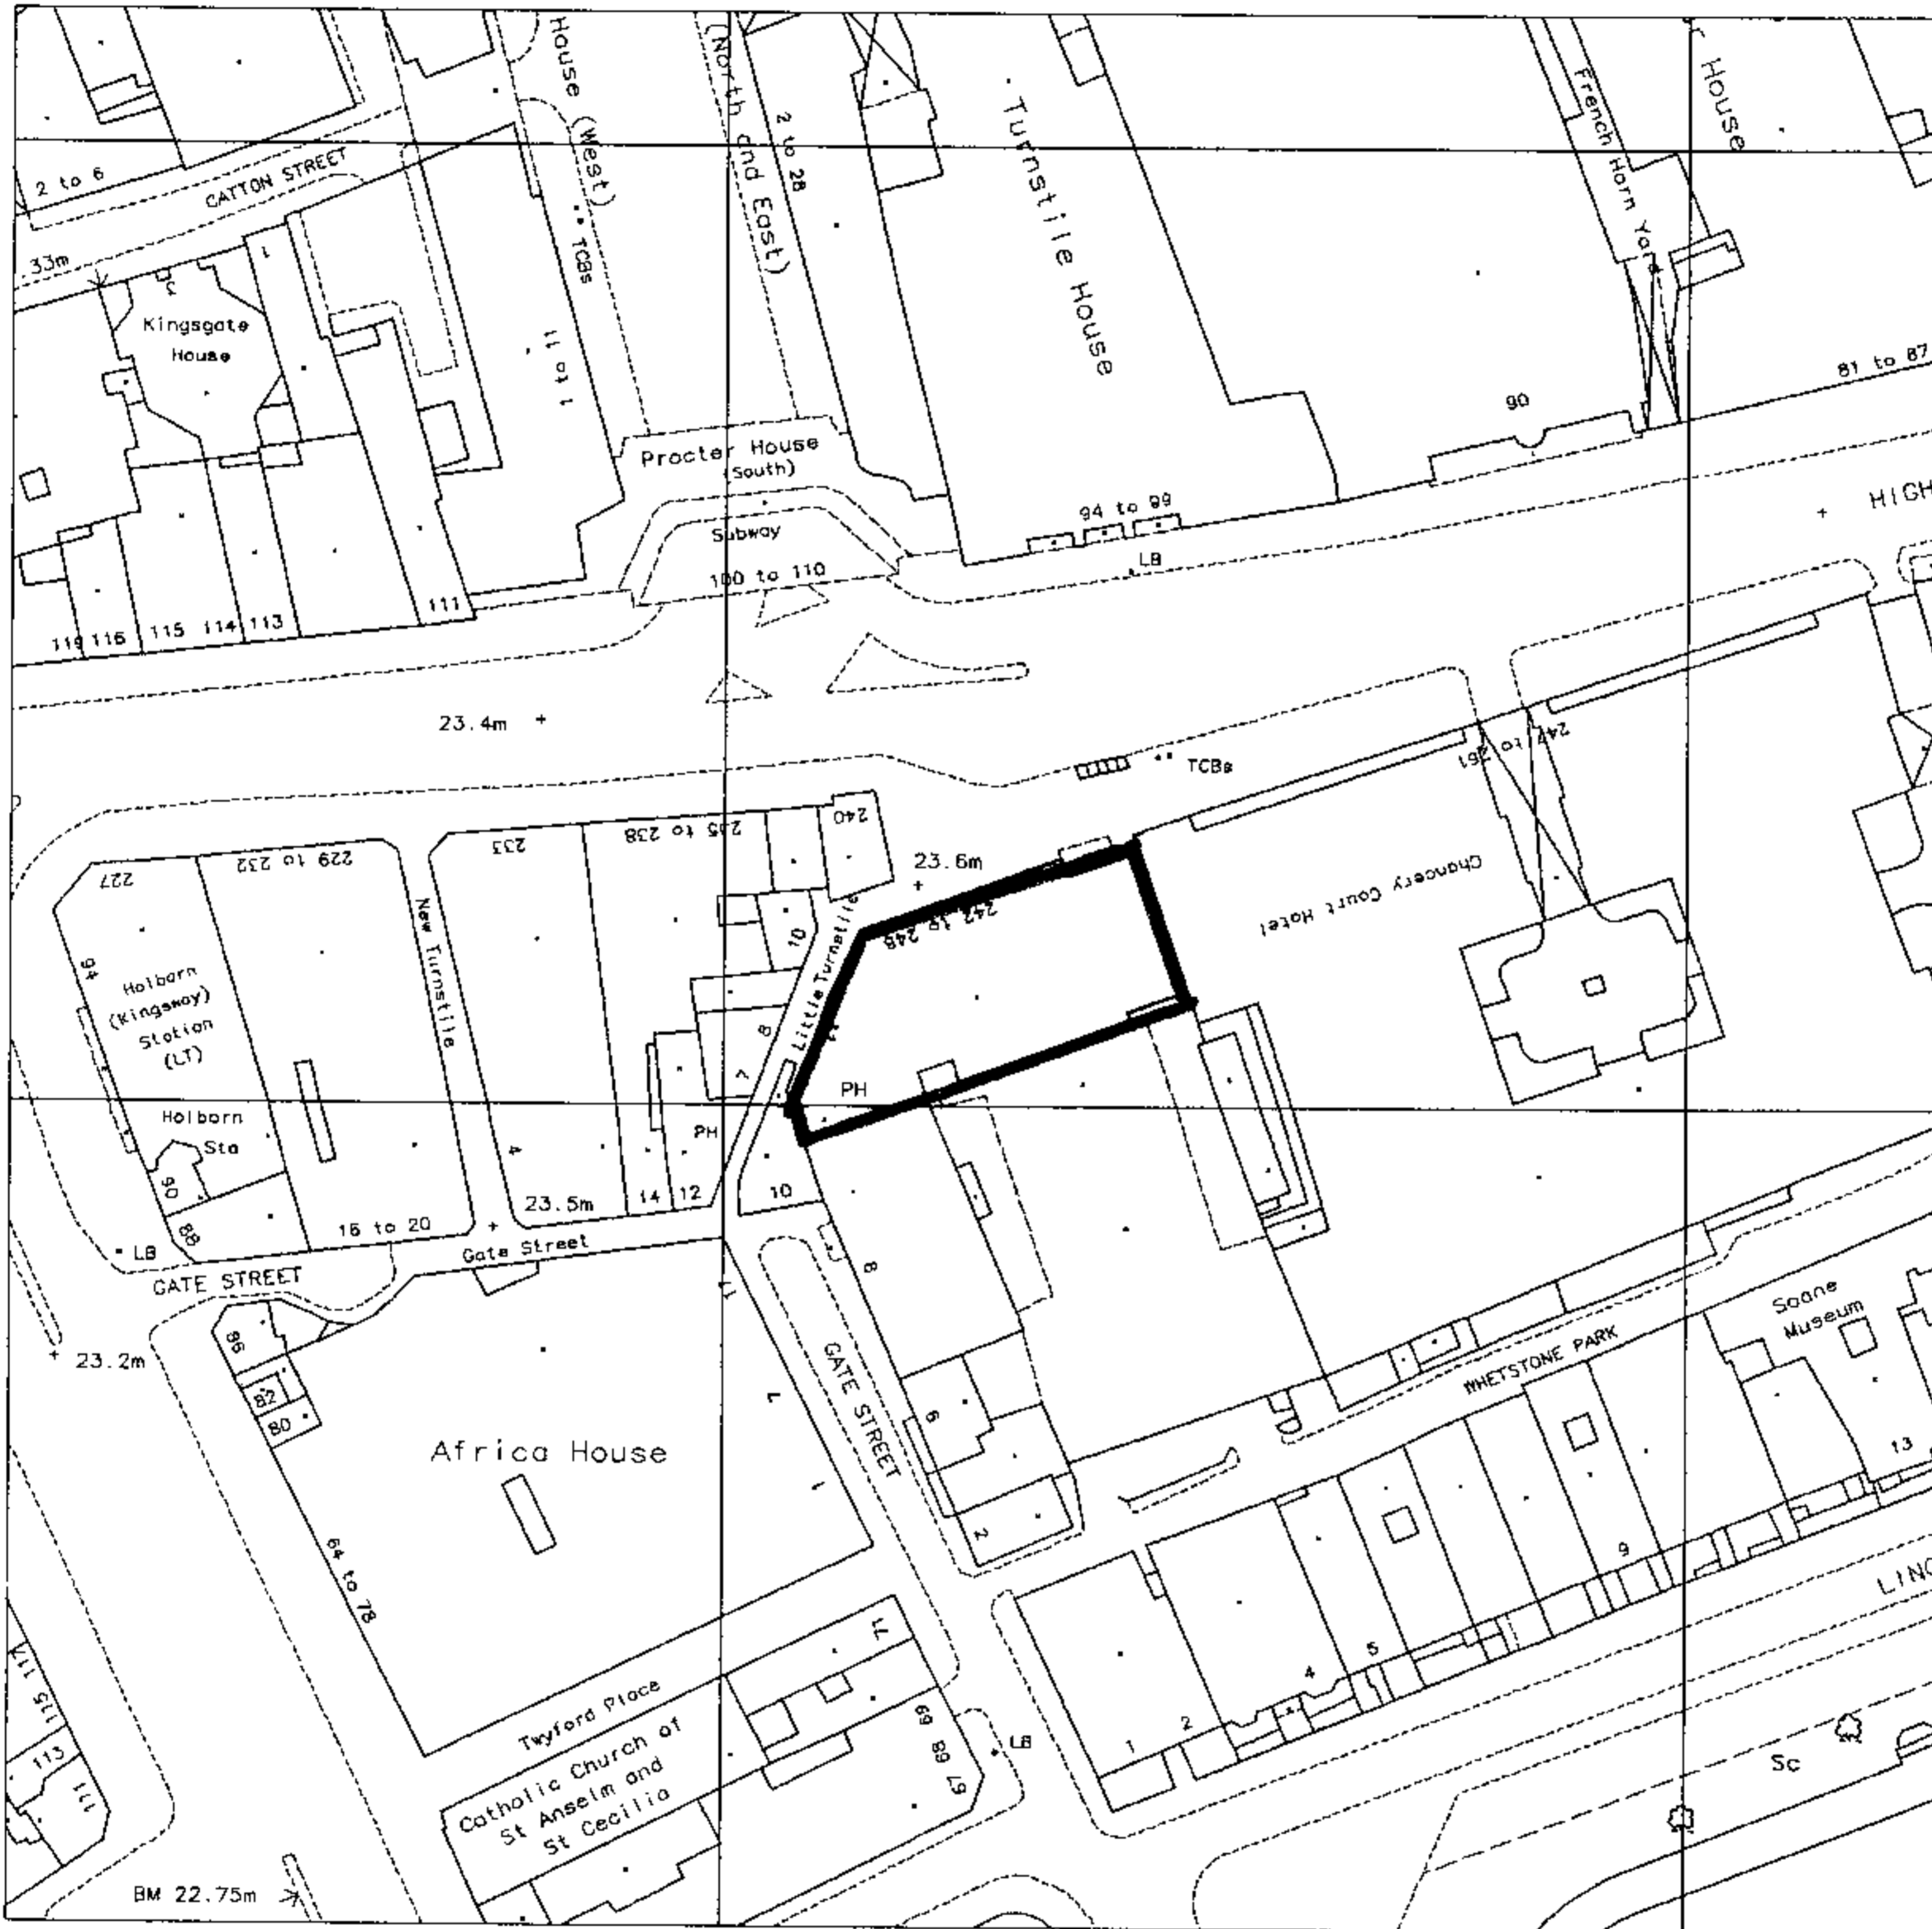

# Siteplan Data™

Produced 15 Apr 2004 from Ordnance Survey digital data and incorporating surveyed revision available at this date. © Crown Copyright 2004.

Reproduction in whole or in part is prohibited without the prior permission of Ordnance Survey.

Ordnance Survey and the OS symbol are registered trade marks and Siteplan a trade mark of Ordnance Survey, the national mapping agency of Great Britain.

246 HIGH HOLBORN  
LONDON  
WC1V 7EX

Centre Coordinates: 530626 181514

National Grid sheet reference at centre of this Siteplan: TQ3081NE

Supplied by: National Map Centre  
Serial Number: 00022483