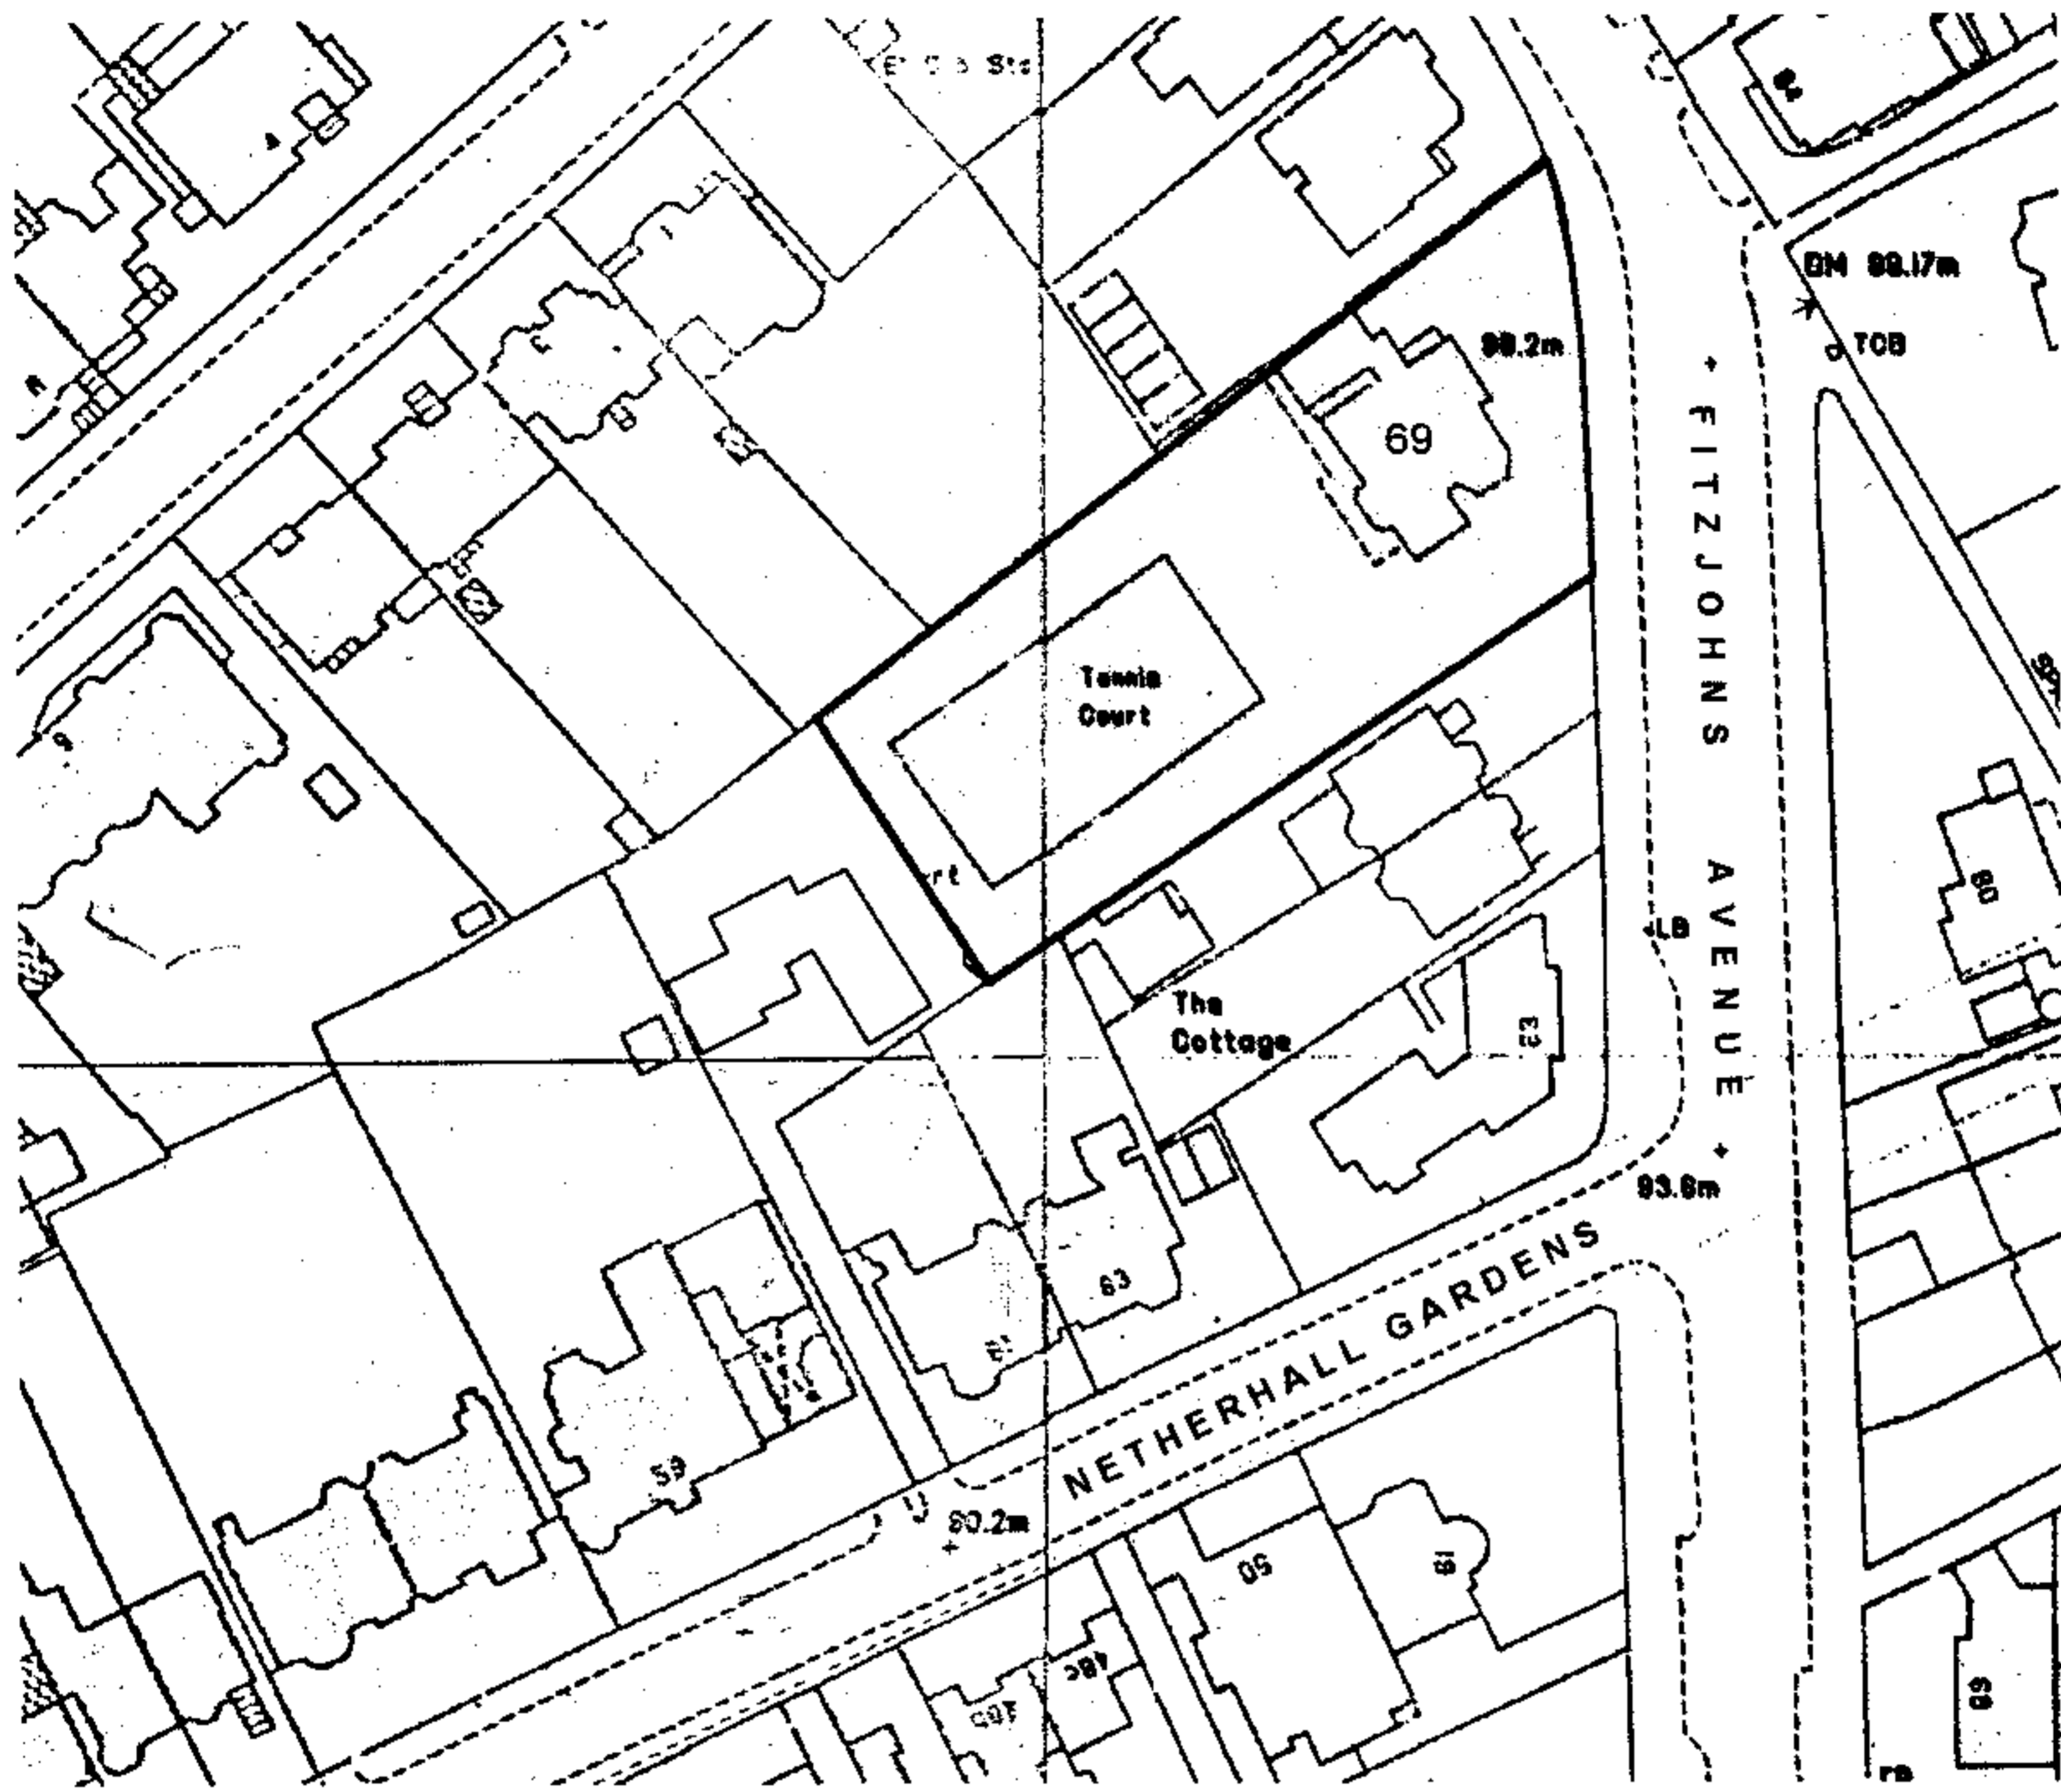

LOCATION PLAN

1:1250

651/AP12304

THE CHARLTON BROWN PARTNERSHIP
ARCHITECTS

The Old Chapel Shepherds Walk Hampstead London NW3 5UE
Telephone : 0171 794 1234 Fax : 0171 435 5085
This drawing is copyright