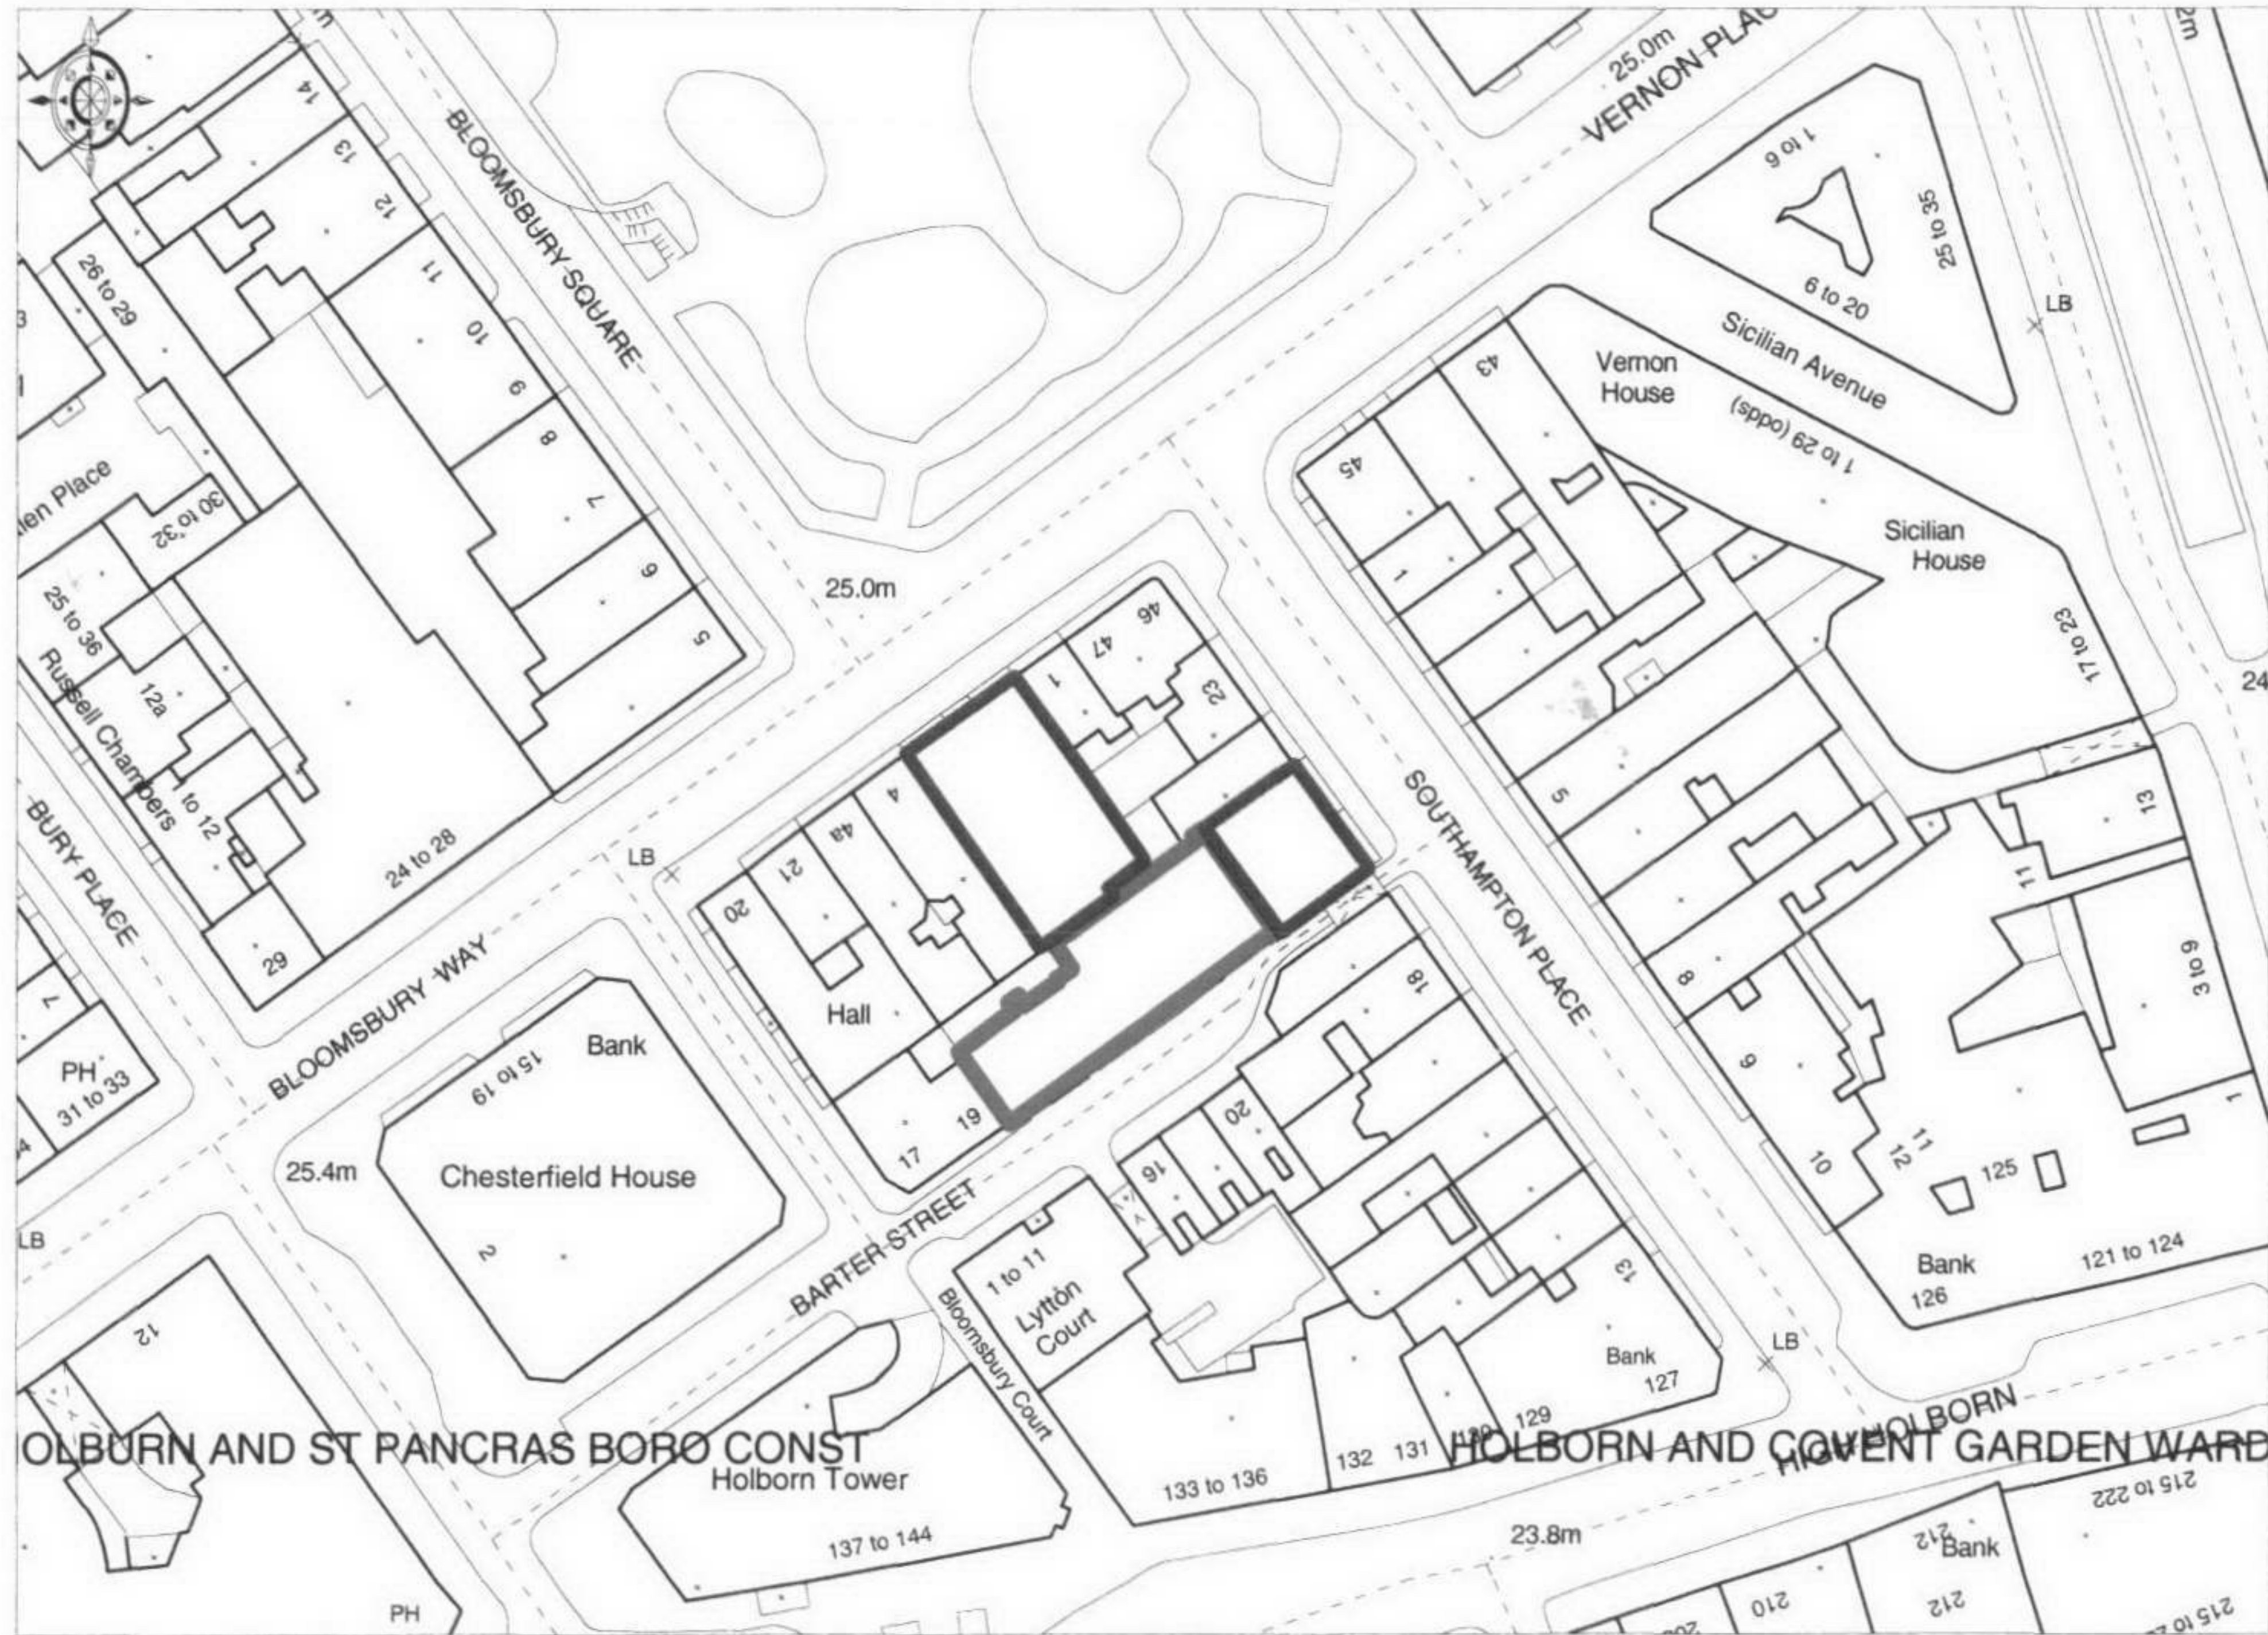

21 Barter Street, WC1

Ordnance Survey

© Crown Copyright. All rights reserved. Licence number 100020449. Plotted Scale - 1:1250

Drawing Two