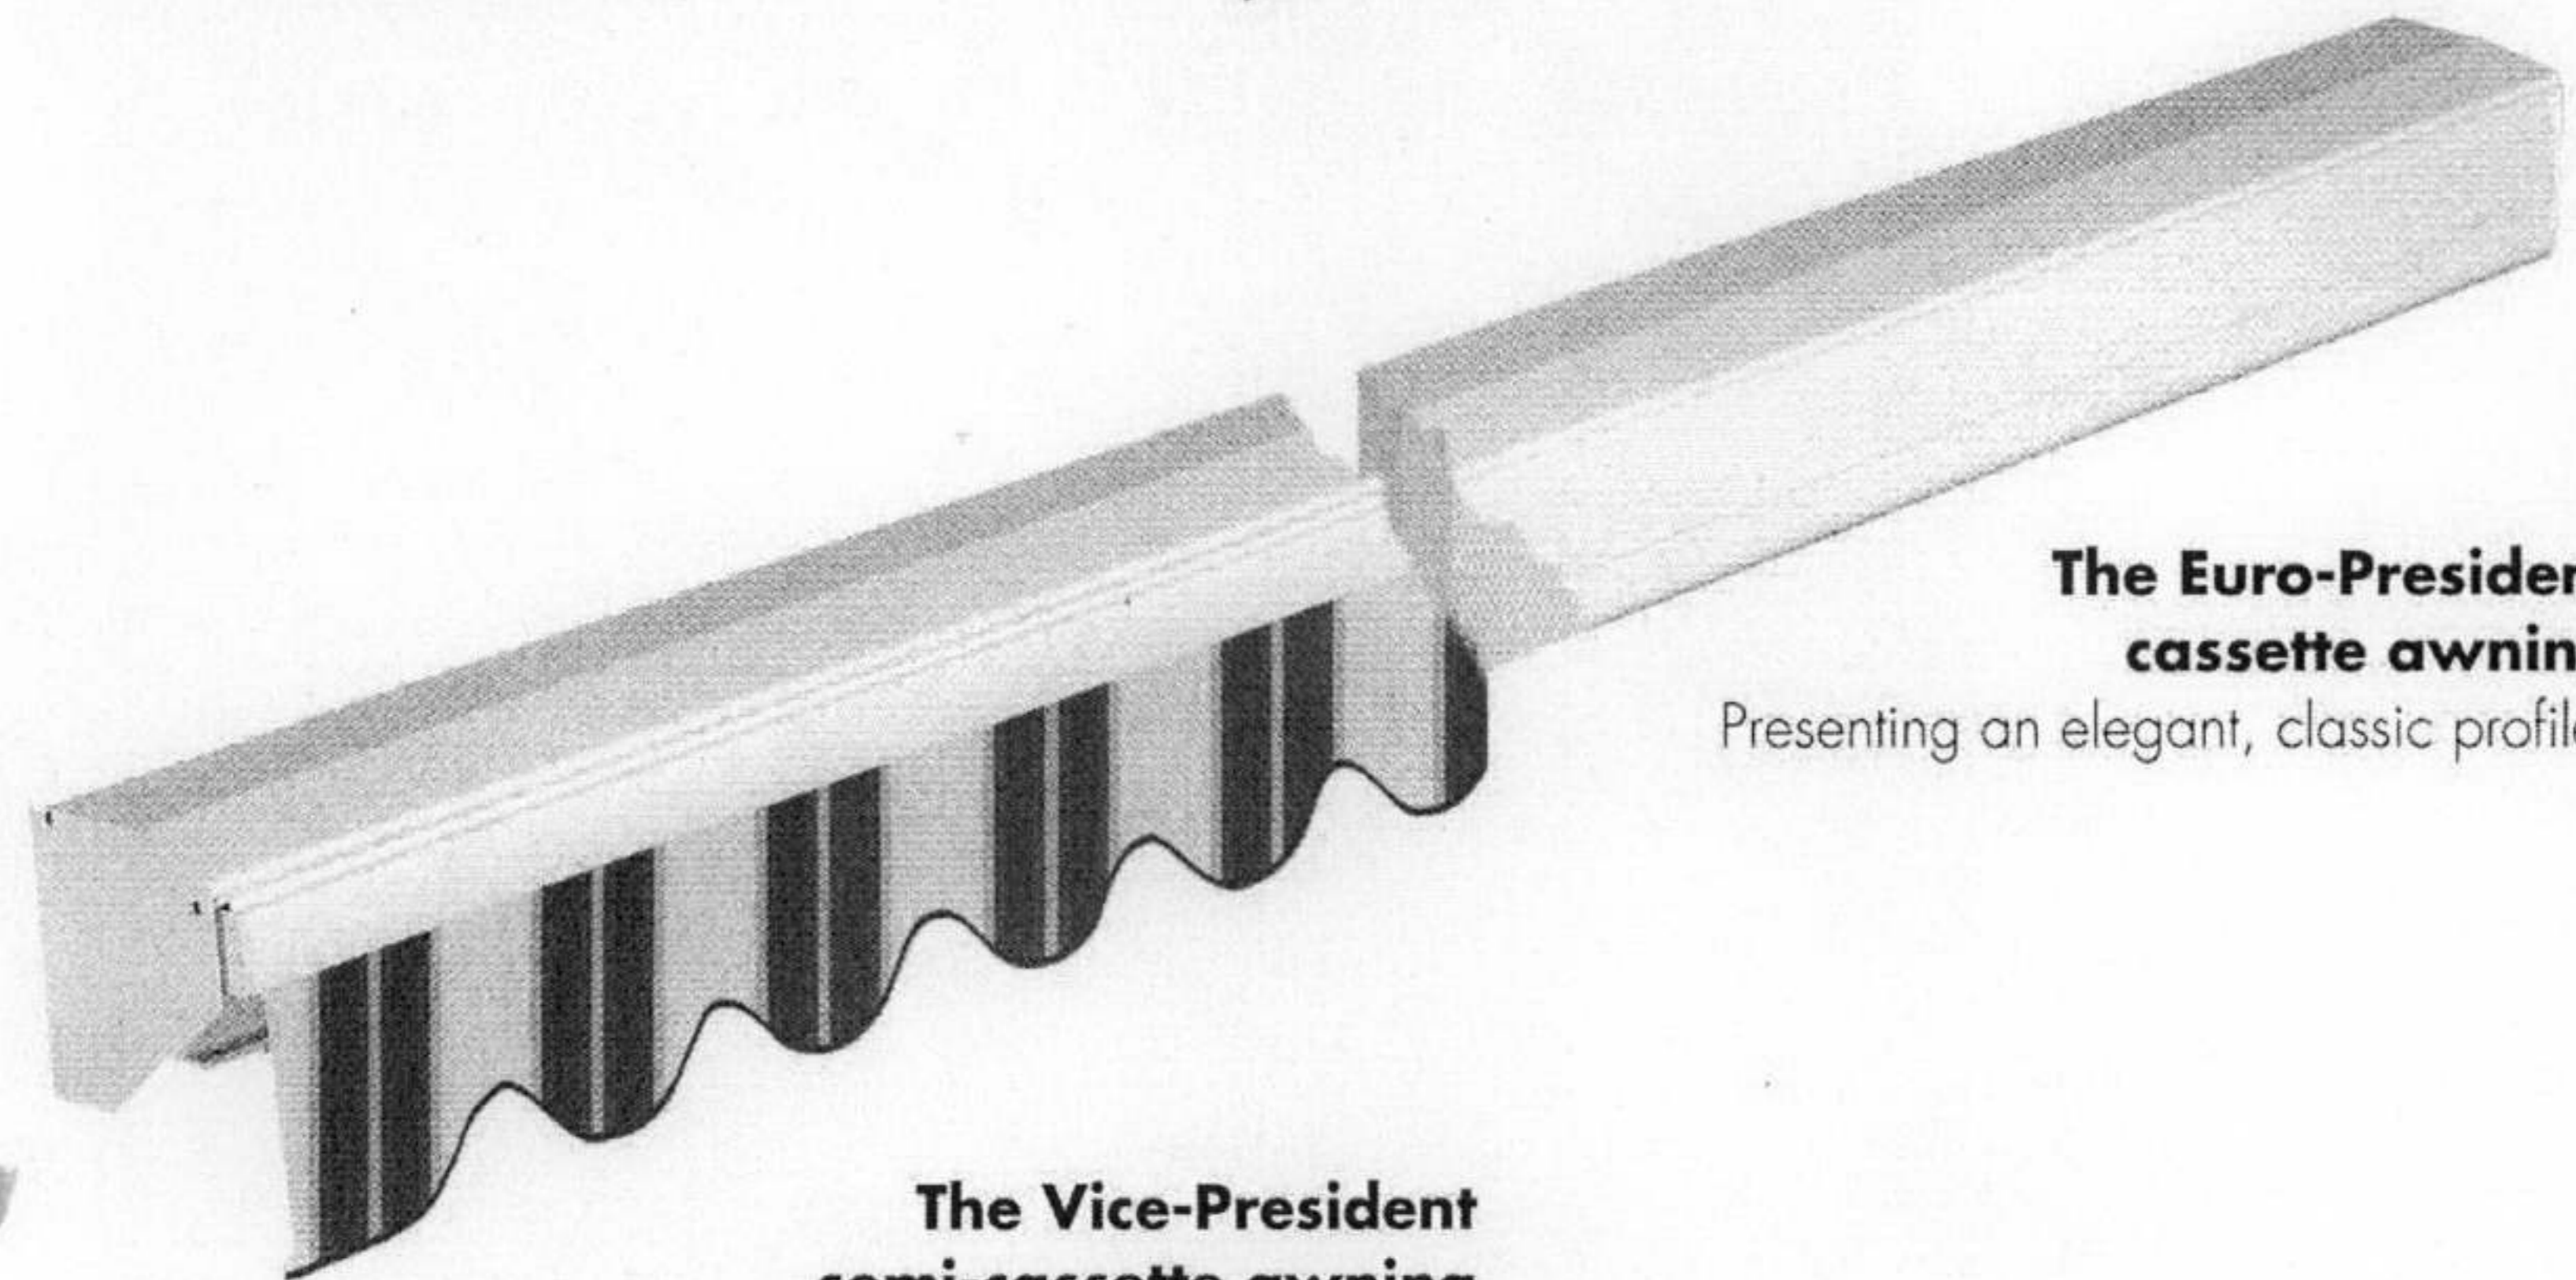

# AWNING OPTIONS 1 & 2

**The Euro-President cassette awning**  
presents a completely enclosed unit when wall mounted.

**The Vice-President semi-cassette awning**

Where a cassette is not required and a smaller front profile is preferred.

**The Euro-President cassette awning**  
Presenting an elegant, classic profile.

**The Vice-President semi-cassette awning**  
Shown with optional removable valance.