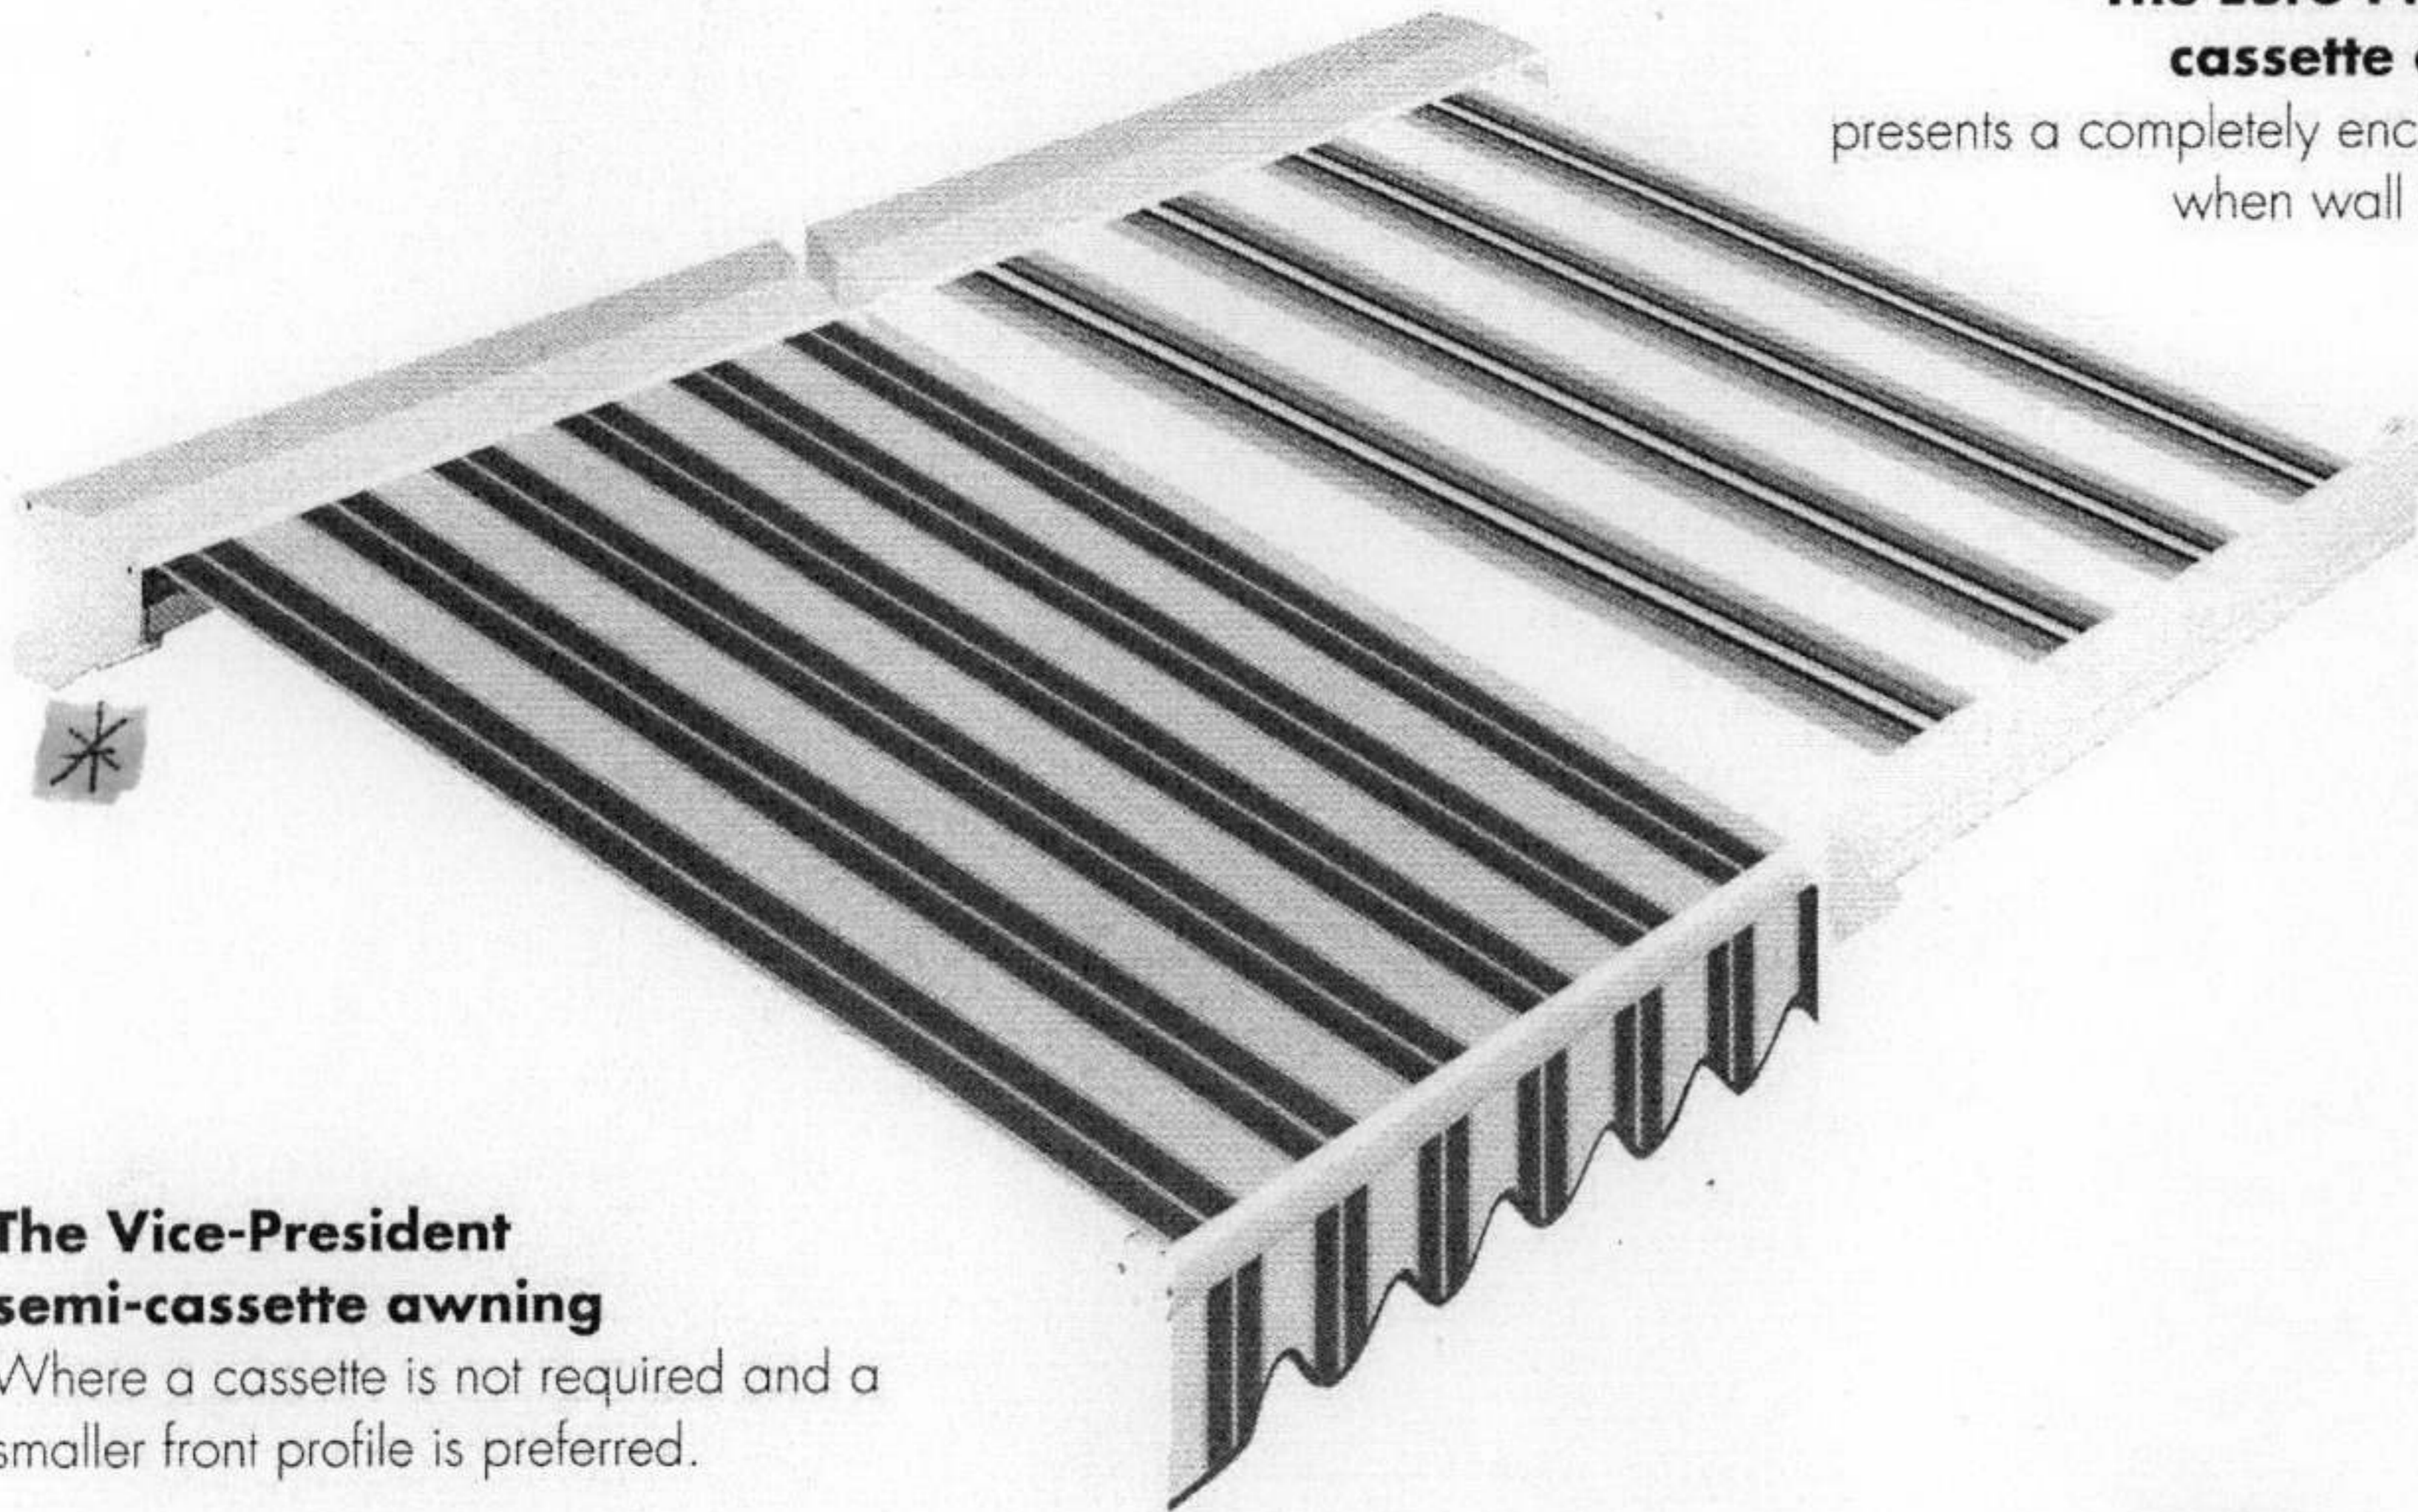

# AWNING OPTIONS 1 & 2

**The Euro-President cassette awning**  
presents a completely enclosed unit when wall mounted.

**The Vice-President semi-cassette awning**

Where a cassette is not required and a smaller front profile is preferred.

**The Euro-President cassette awning**  
Presenting an elegant, classic profile.

**The Vice-President semi-cassette awning**  
Shown with optional removable valance.