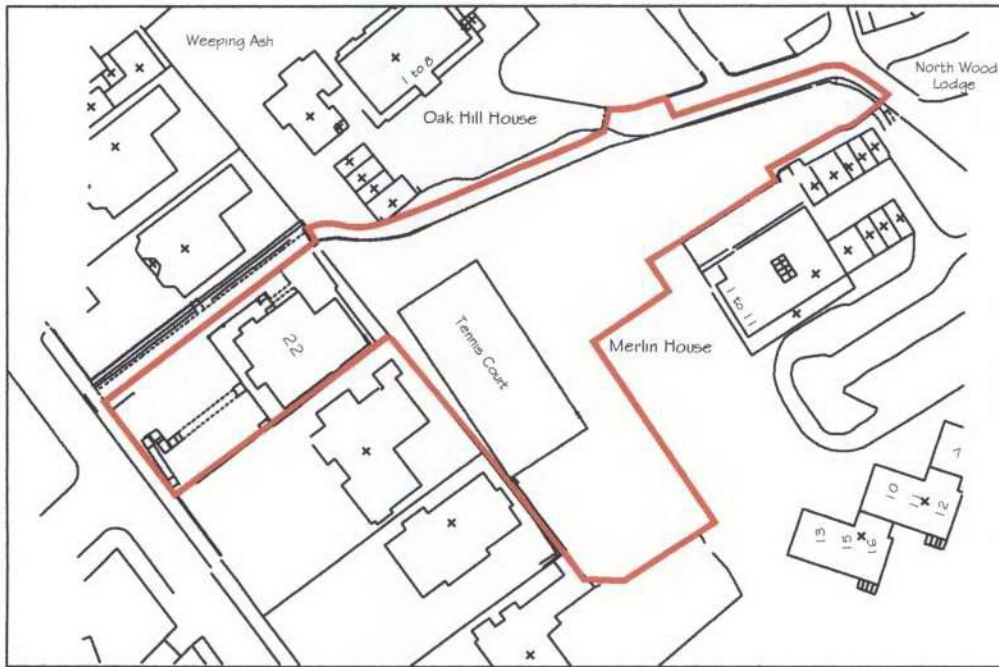

# SITE LOCATION

SCALE

1:1250

22 Redington Road  
London, NW3

Our Ref: 6788/0S