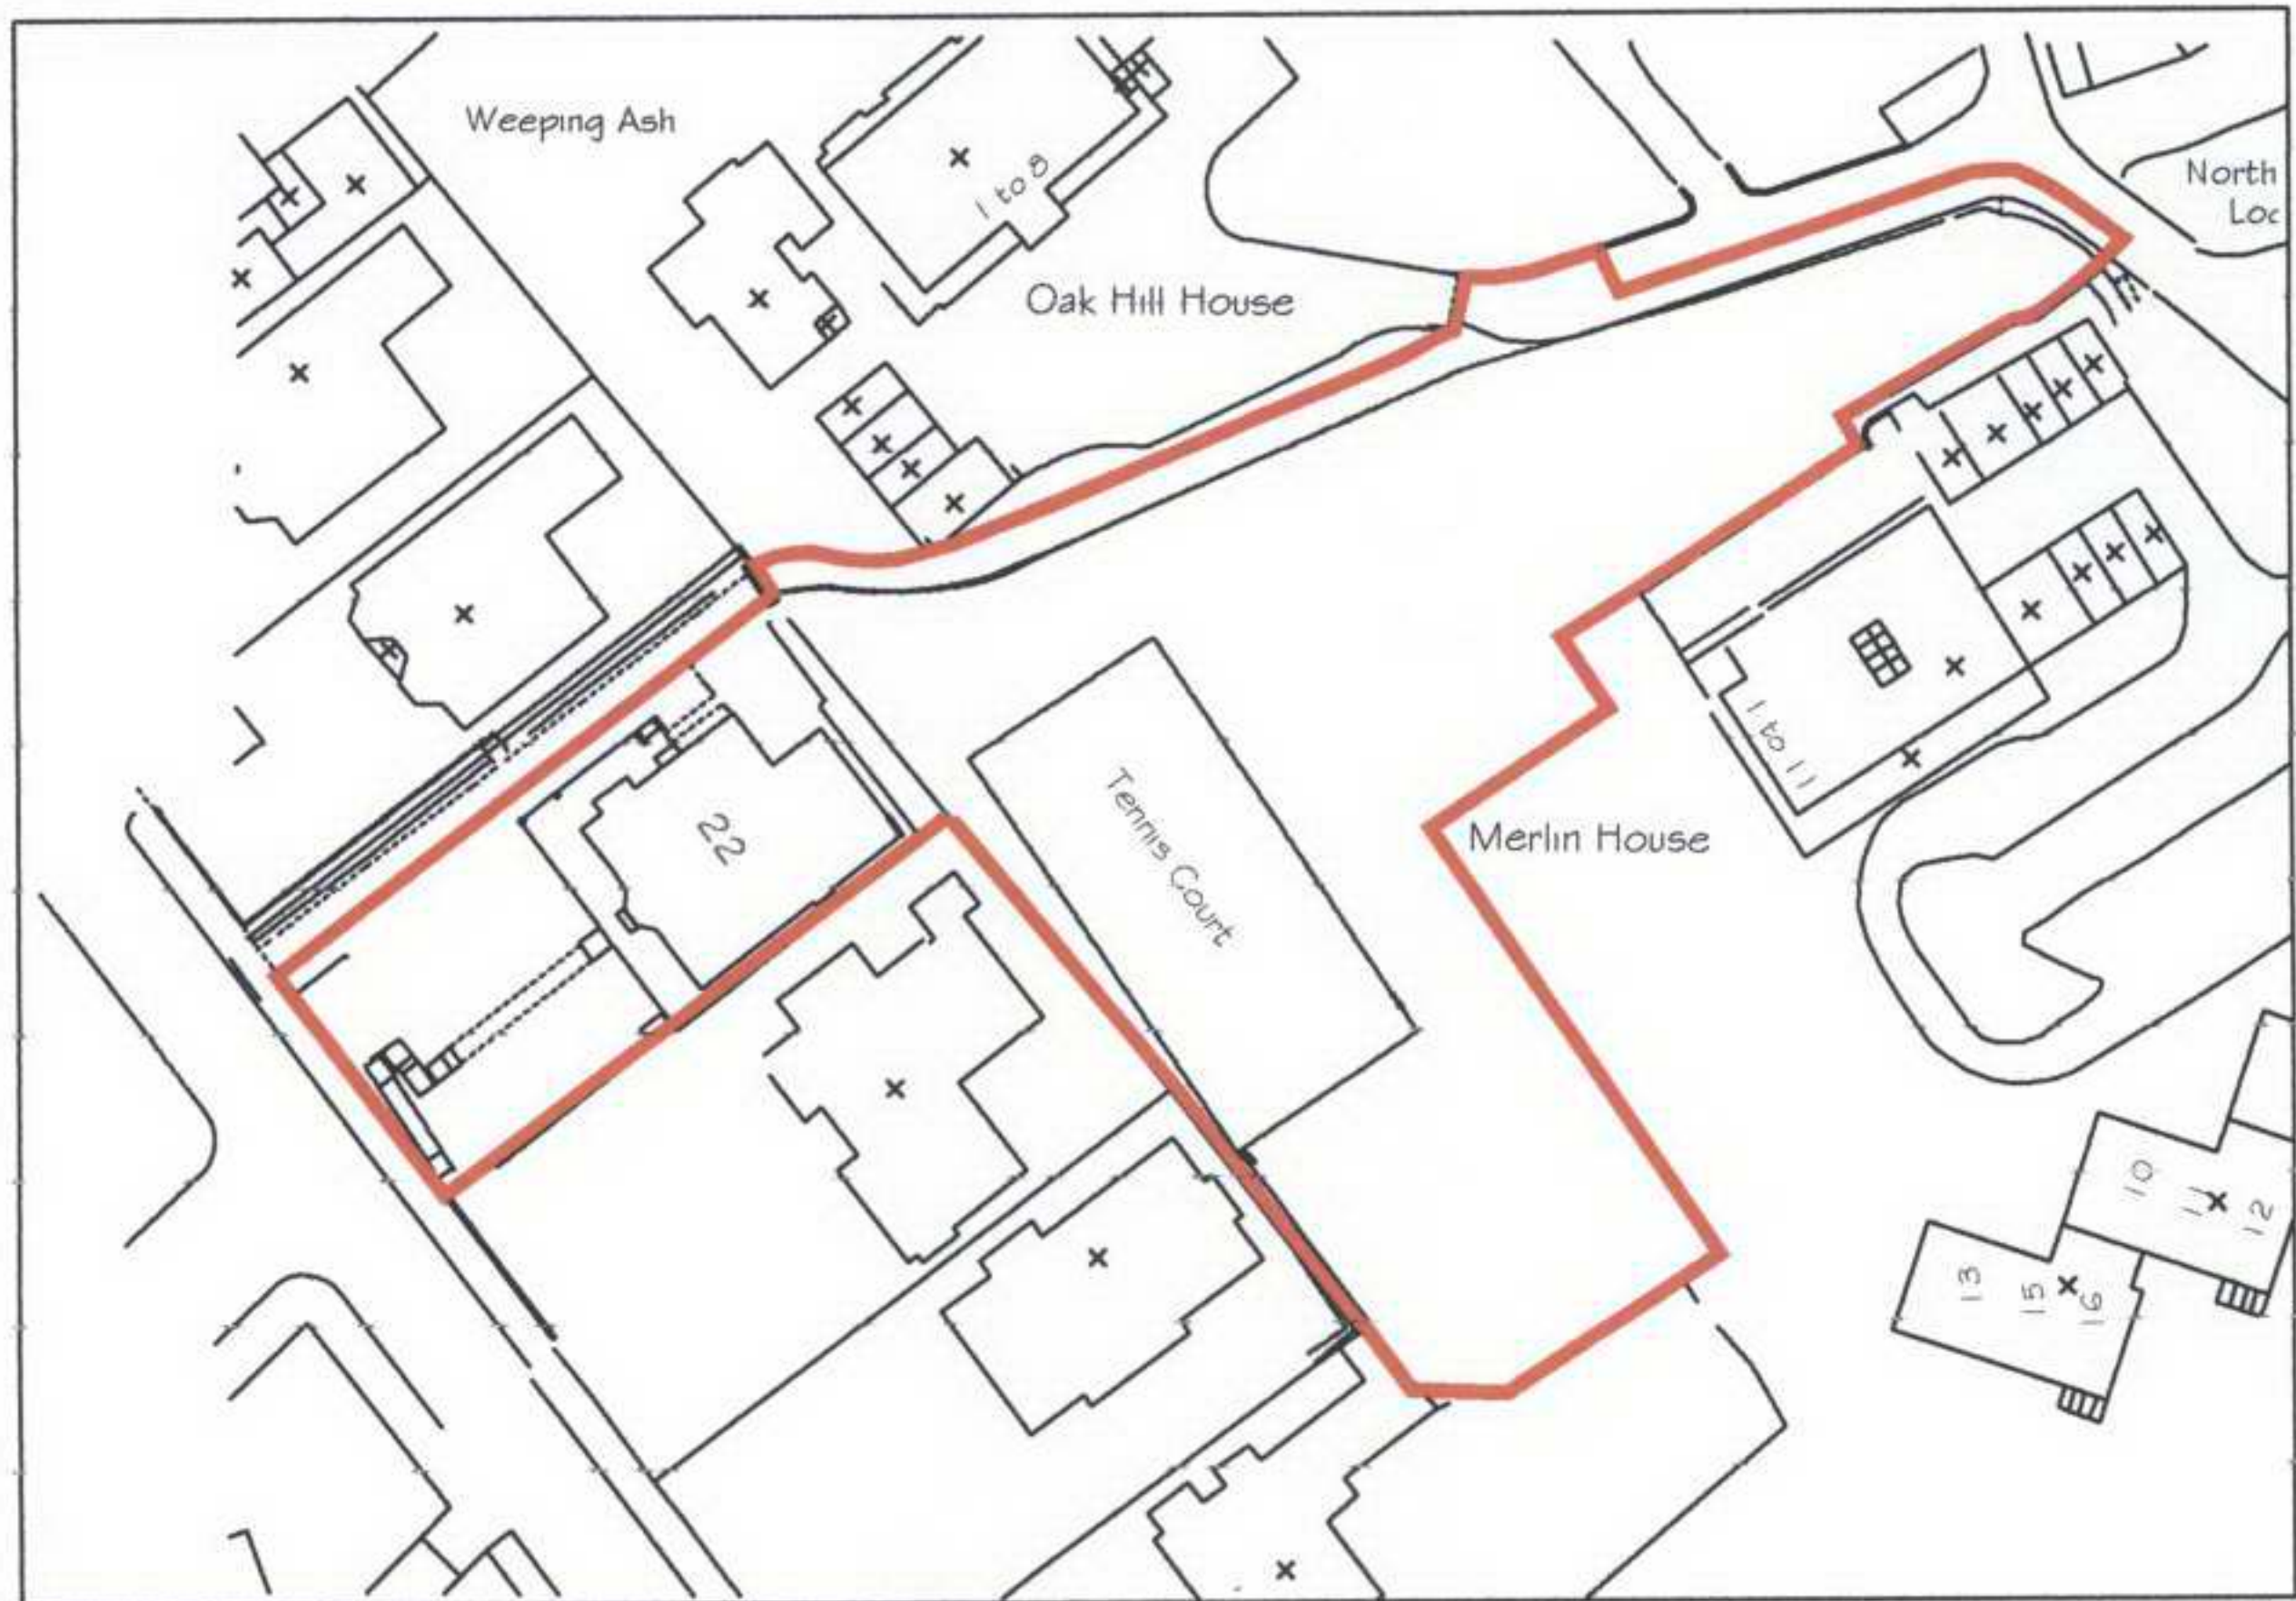

SITE LOCATION

SCALE

1:1250

22 Redington Road
London, NW3

Our Ref: 6788