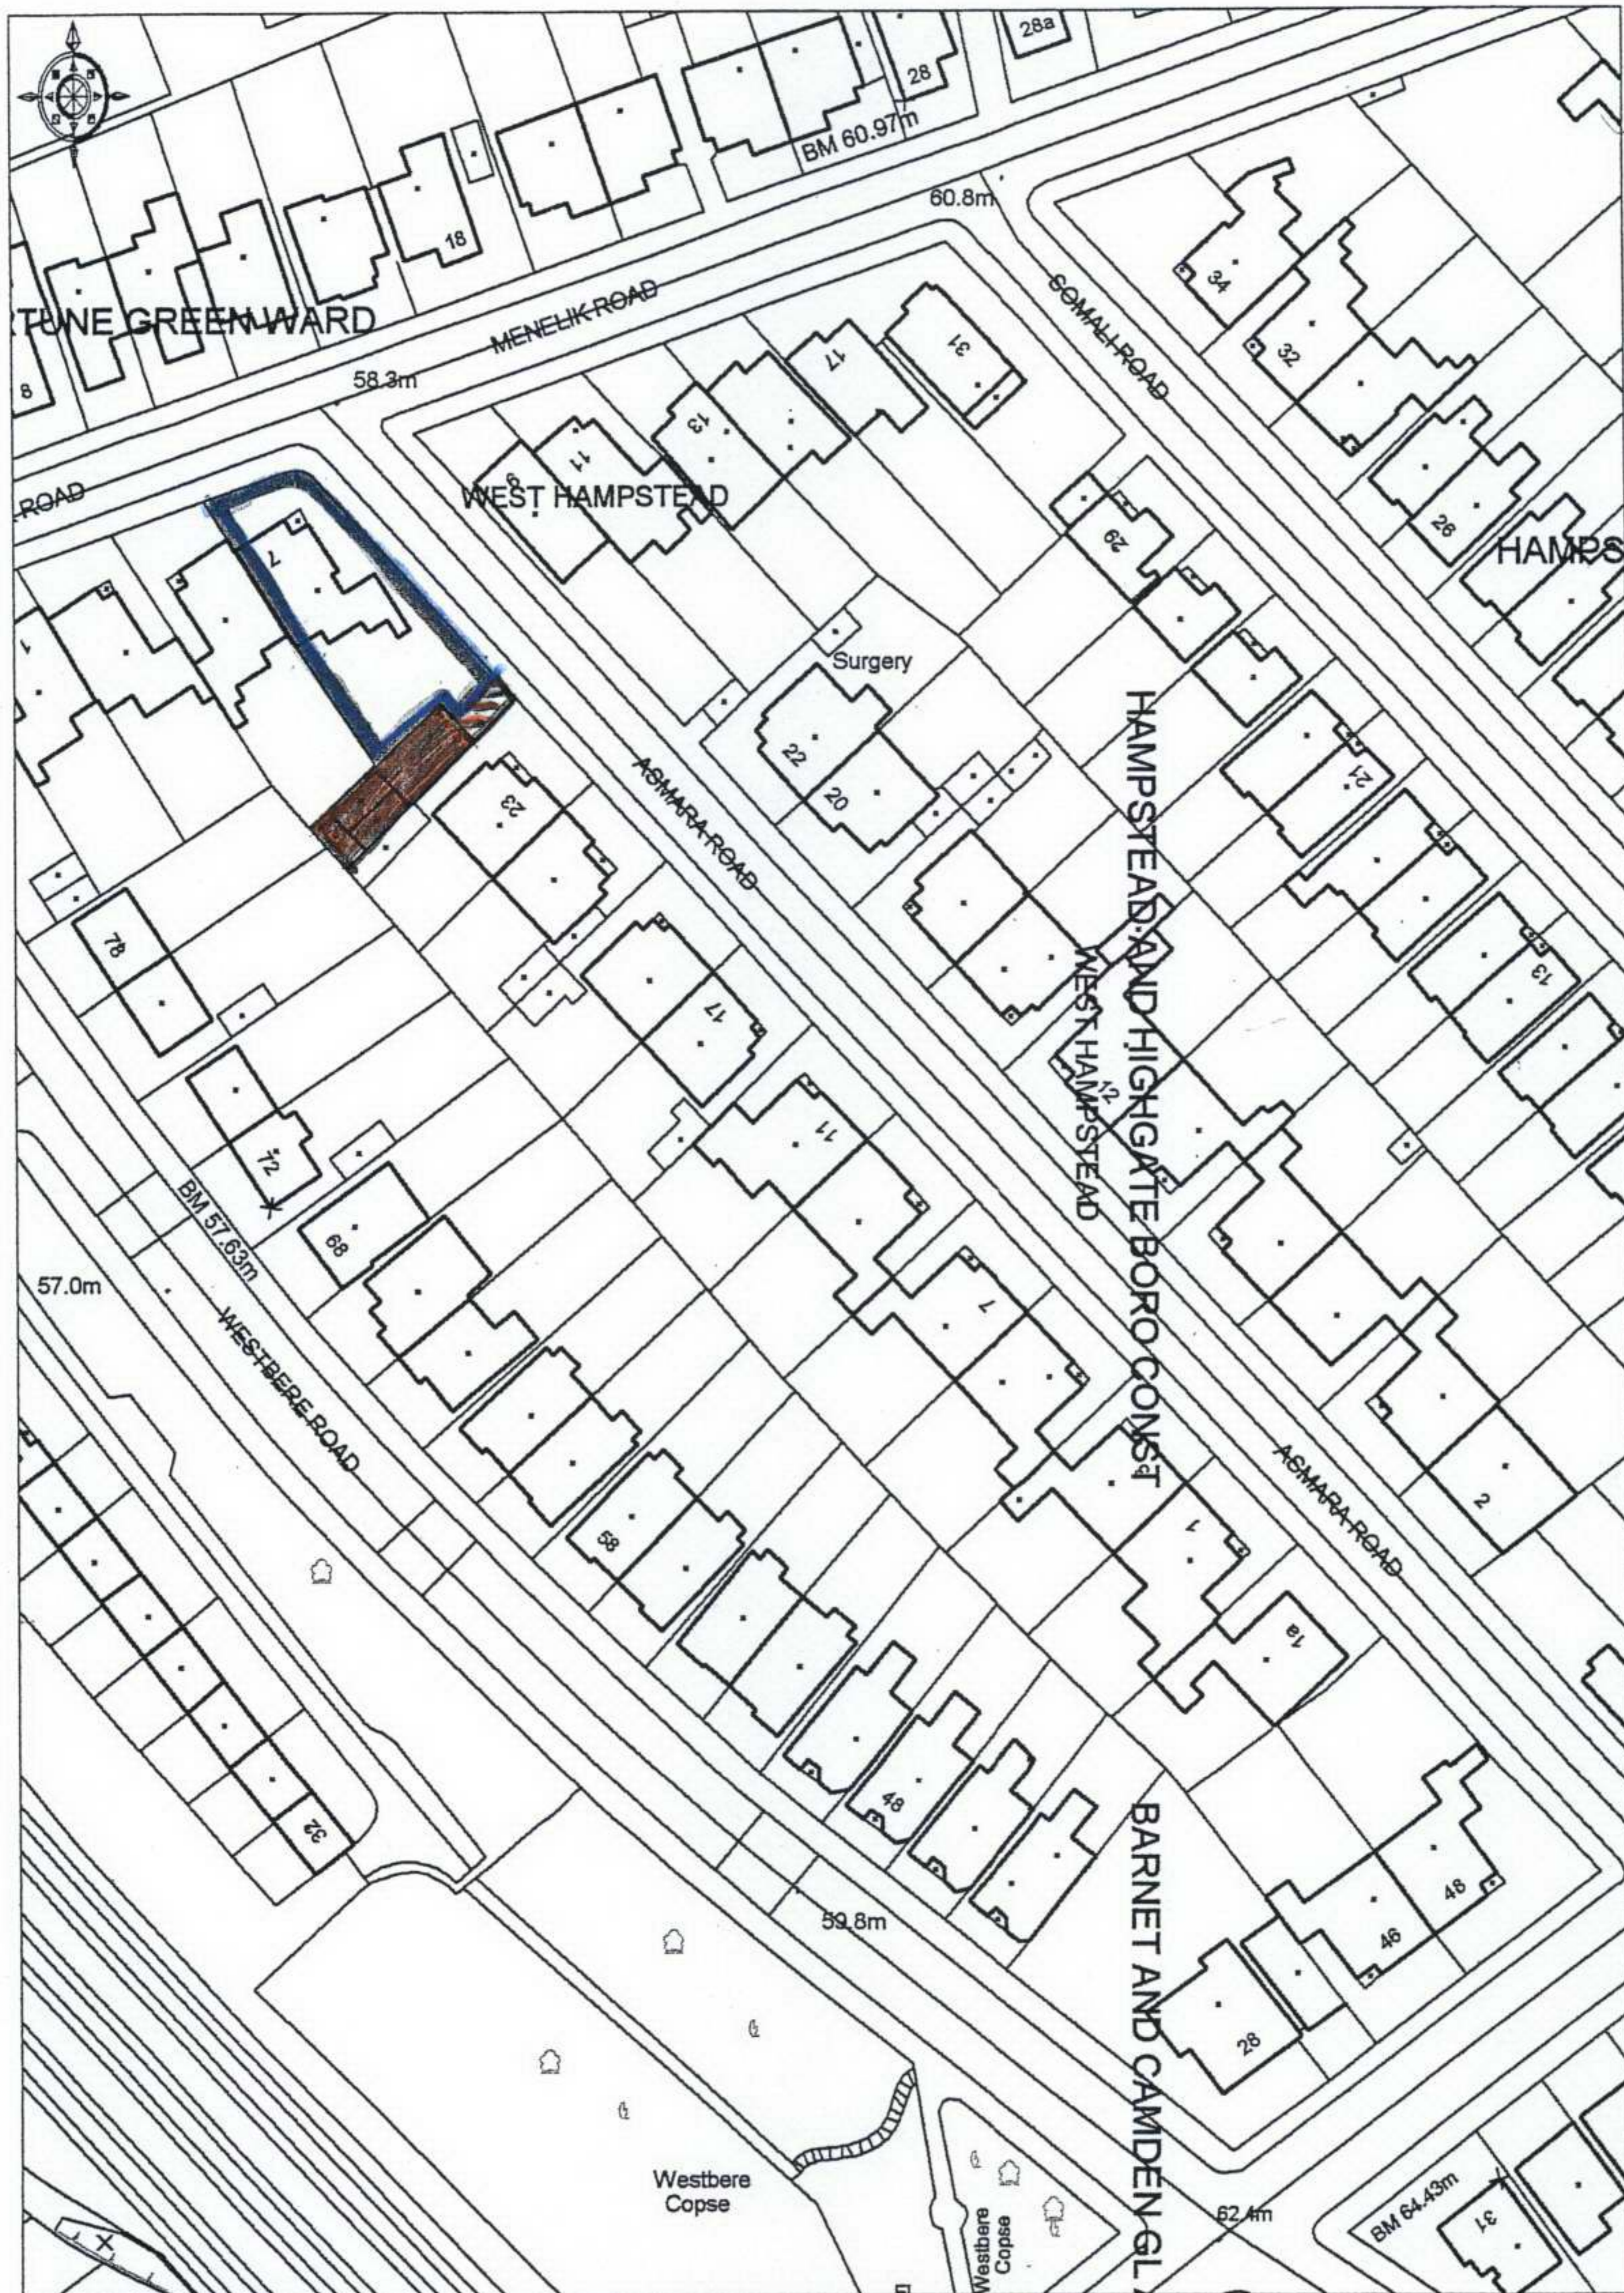

LOCATION PLAN 1 : 1250
7 MENELIK ROAD, LONDON, NW2 3RS

Ordnance Survey

© Crown Copyright 2006. All rights reserved. Licence number 100020449. Plotted Scale - 1:1250

This map was created with Promap

BLOCK PLAN 1:500
7 MENELIK ROAD, LONDON, NW2 3RS

Ordnance Survey

© Crown Copyright 2006. All rights reserved. Licence number 100020449. Plotted Scale - 1:500

This map was created with Promap