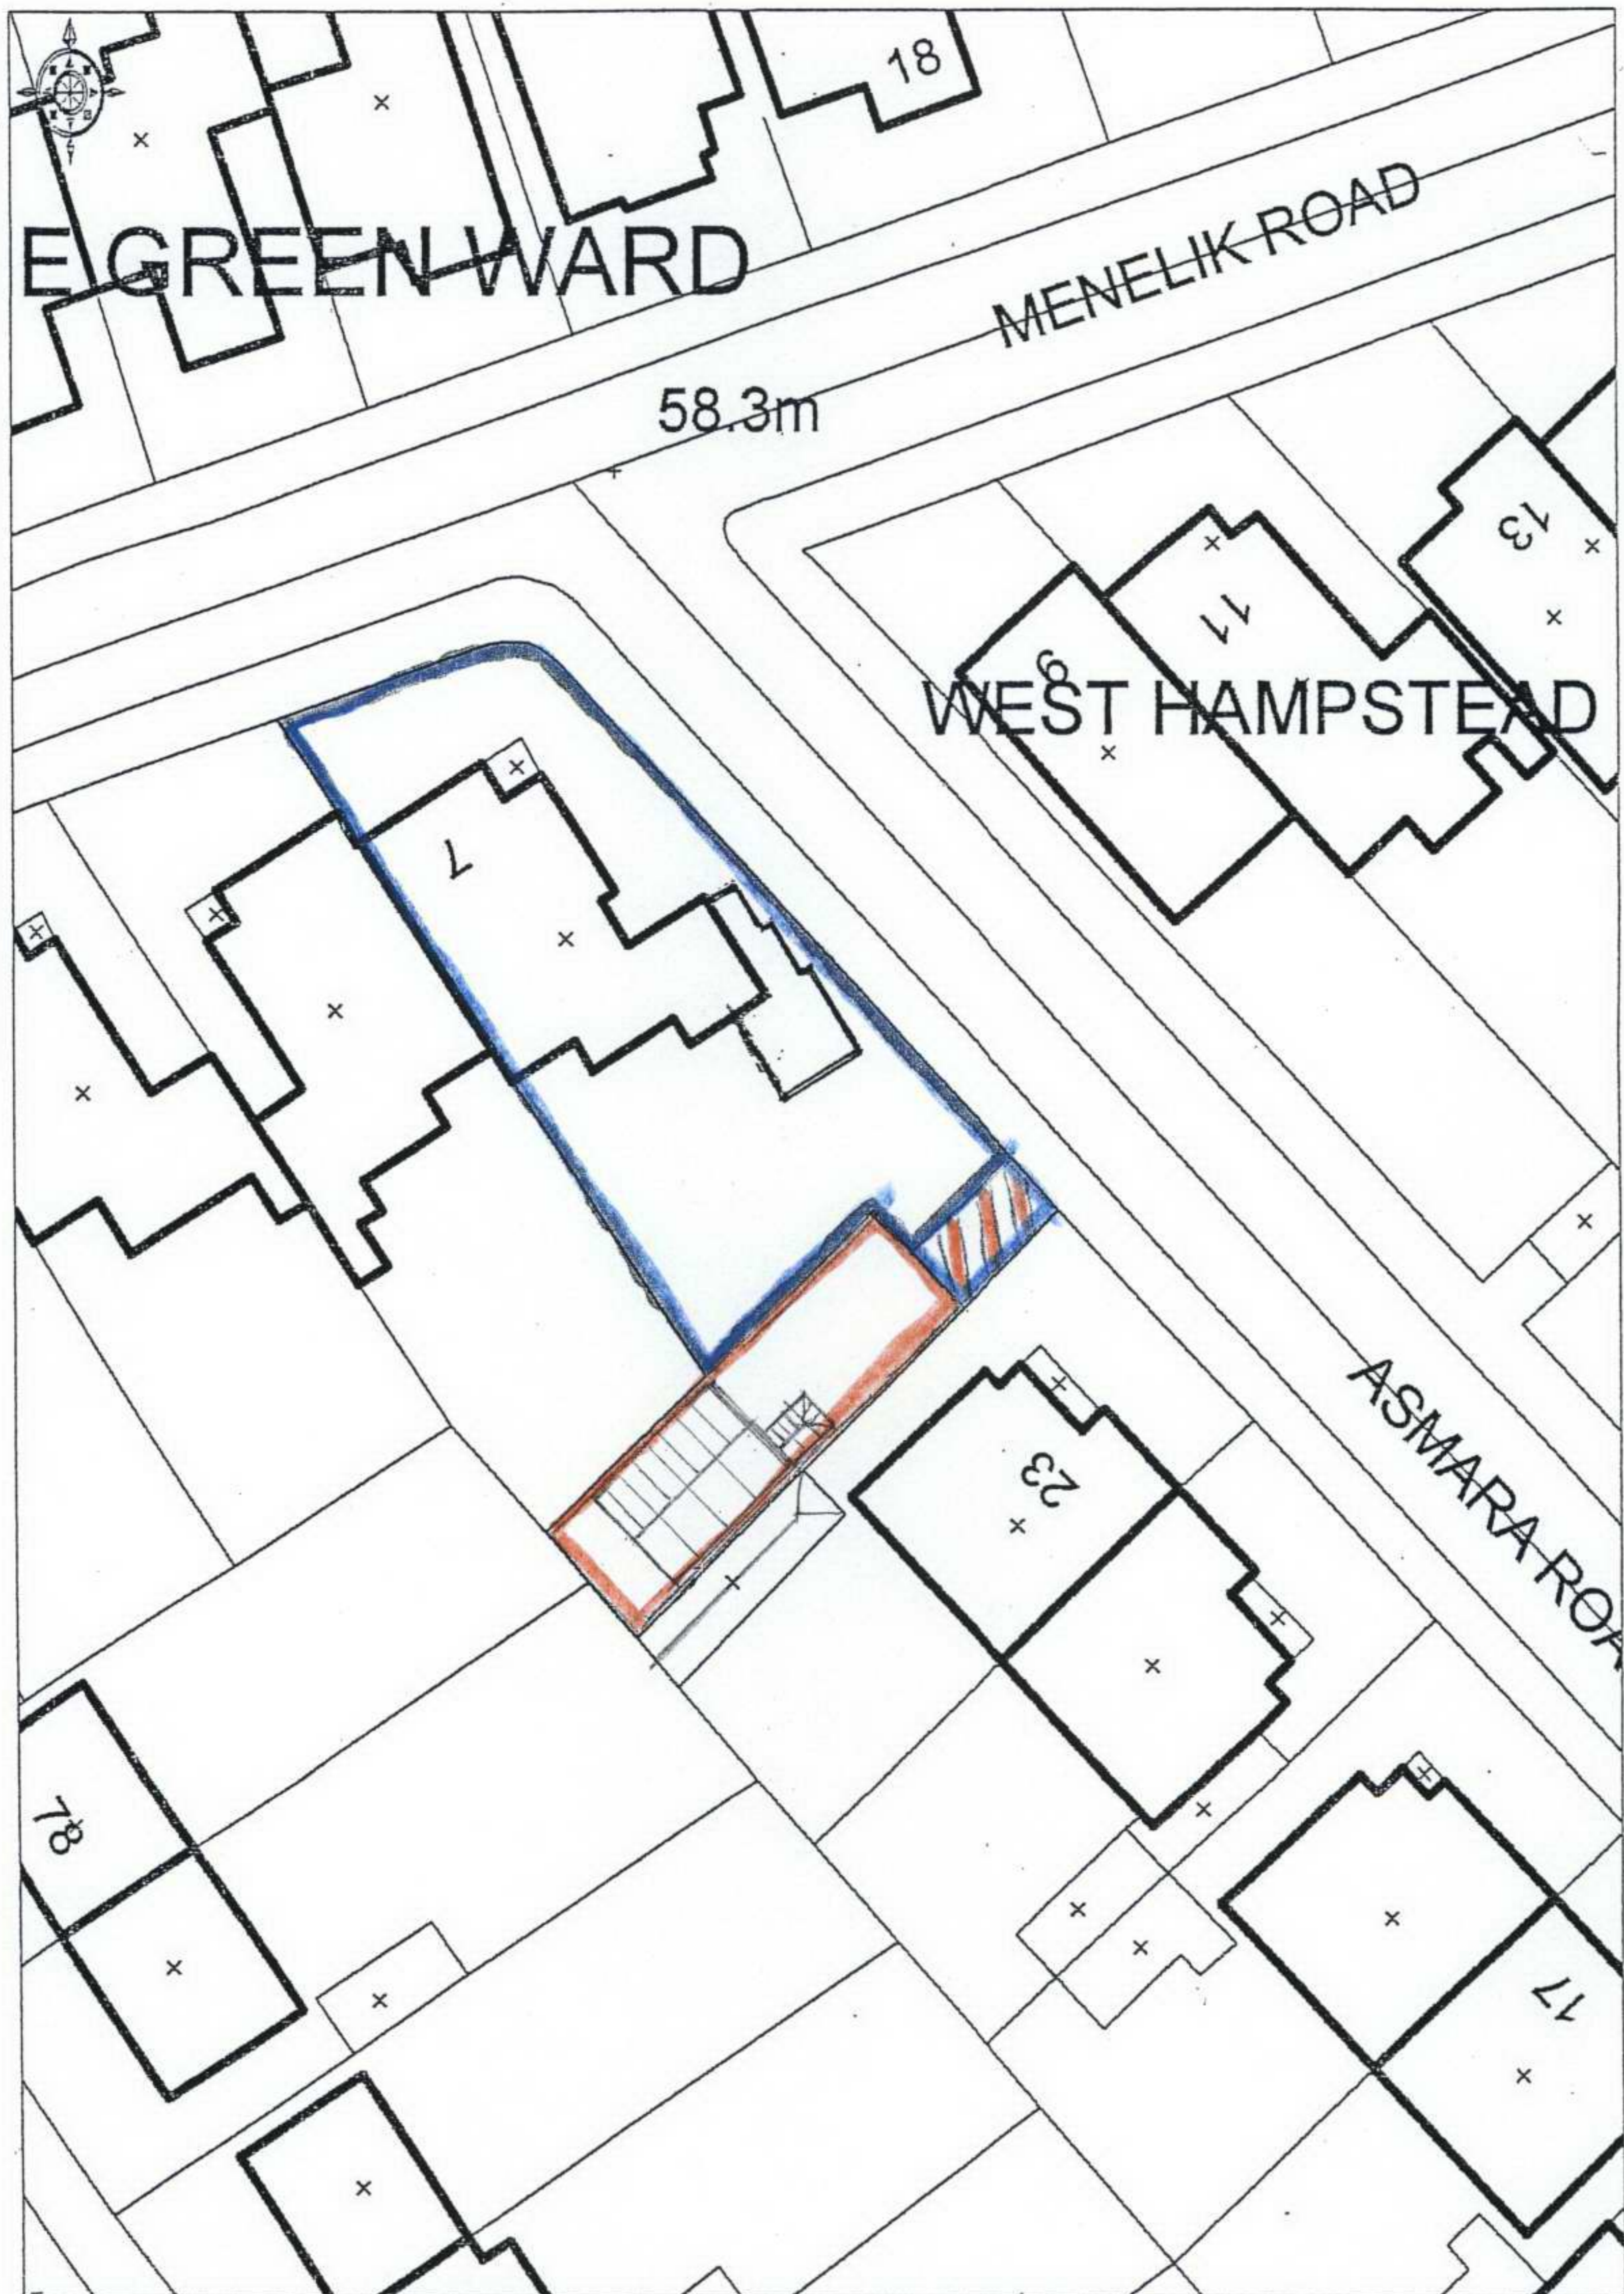

LOCATION PLAN 1 : 1250
7 MENELIK ROAD, LONDON, NW2 3RS

Ordnance Survey

© Crown Copyright 2006. All rights reserved. Licence number 100020449. Plotted Scale - 1:1250

This map was created with Promap

BLOCK PLAN 1:500
7 MENELIK ROAD, LONDON, NW2 3RS

Ordnance Survey

© Crown Copyright 2006. All rights reserved. Licence number 100020449. Plotted Scale - 1:500

This map was created with Promap