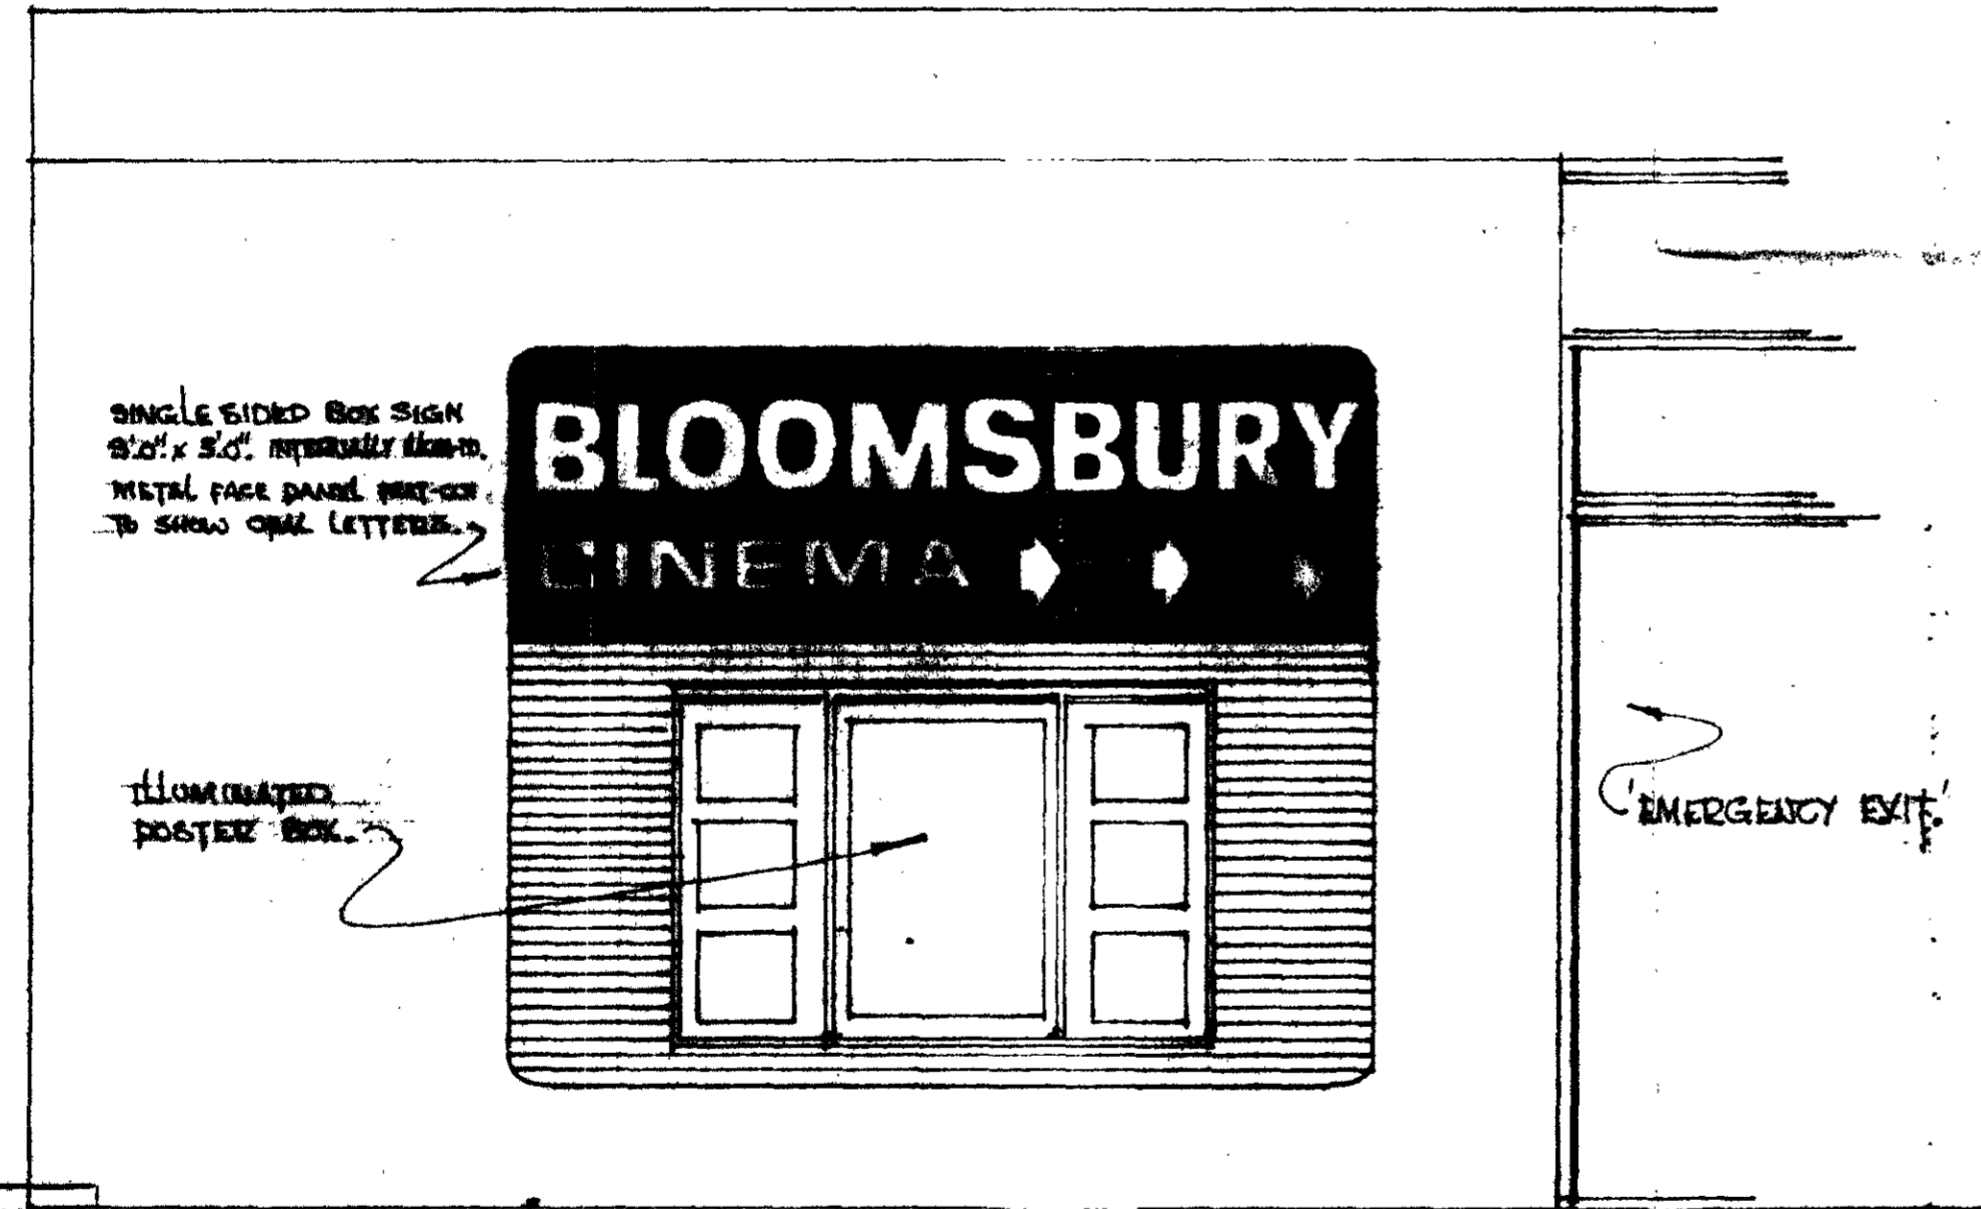

POSITION OF DISPLAY UNIT THE OTHER UNIT IS FIXED ON AN IDENTICAL ELEVATION ACROSS PAVED AREA.

EMERGENCY EXIT

BRUNSWICK SQUARE

PLAN VIEW

BLOCK PLAN

SINGLE SIDED BOX SIGN 8'0" x 5'0" METAL FACE PANEL MOUNTED TO SHOW ORAL LETTERS

DRAWING NO: 1711711.A.
DATE: DEC 1971.