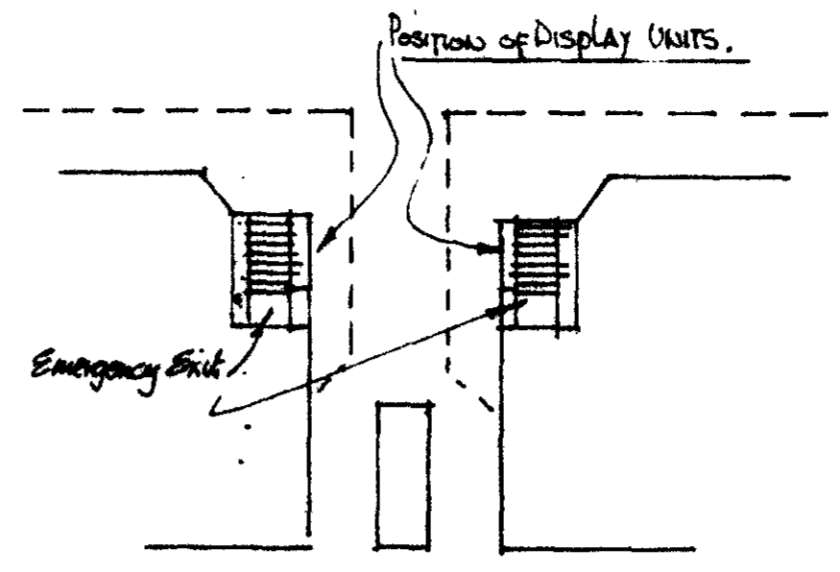

POSITION OF DISPLAY UNIT THE OTHER UNIT IS FIXED ON AN IDENTICAL ELEVATION ACROSS PAVED AREA.

EMERGENCY EXIT

BRUNSWICK SQUARE

PLAN VIEW

BLOCK PLAN

SINGLE SIDED BOX SIGN 8'0" x 5'0" METAL FACE PANEL MOUNTED TO SHOW ORAL LETTERS

BLOOMSBURY
CINEMA

ILLUMINATED POSTER BOX

EMERGENCY EXIT

LONDON BOROUGH OF CAMDEN
PLANS APPROVED
16 FEB 1972
ON BEHALF OF THE COUNCIL

TWO OFF. DISPLAY UNITS.

SCALE: 1/2" = 1'0"

CA/1831/CP

ELECTRONEON SIGNS 101-105 PLOUGH ROAD. BATTERSEA, SW11. Telephone: 01 228 6511.

DRAWING NO: 1711711.A.
DATE: DEC 1971.