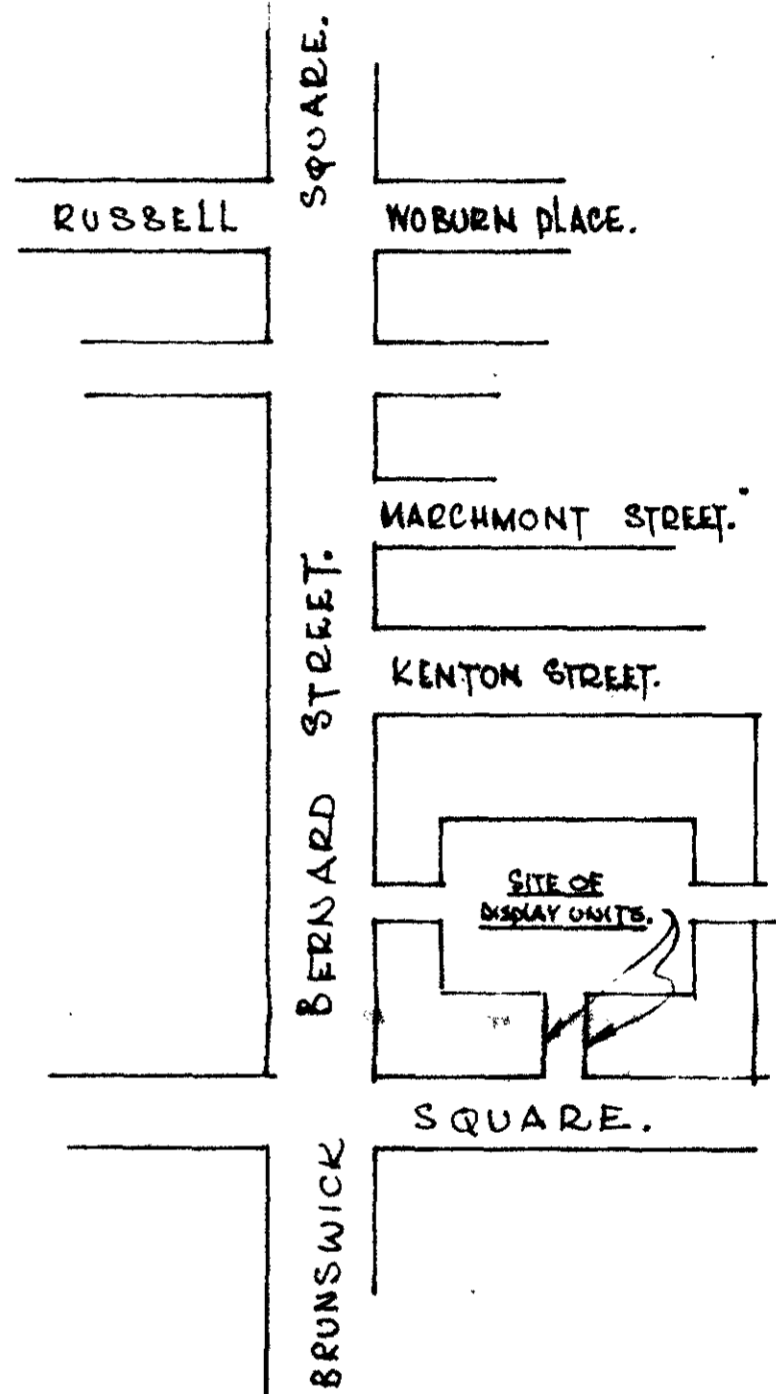

POSITION OF DISPLAY UNIT THE OTHER UNIT IS FIXED ON AN IDENTICAL ELEVATION ACROSS PAVED AREA.

EMERGENCY EXIT

BRUNSWICK SQUARE

PLAN VIEW

BLOCK PLAN

SINGLE SIDED BOX SIGN 8'0" x 5'0" METAL FACE PANEL MOUNTED TO SHOW ORAL LETTERS

DRAWING NO: 1711711.A.
DATE: DEC 1971.