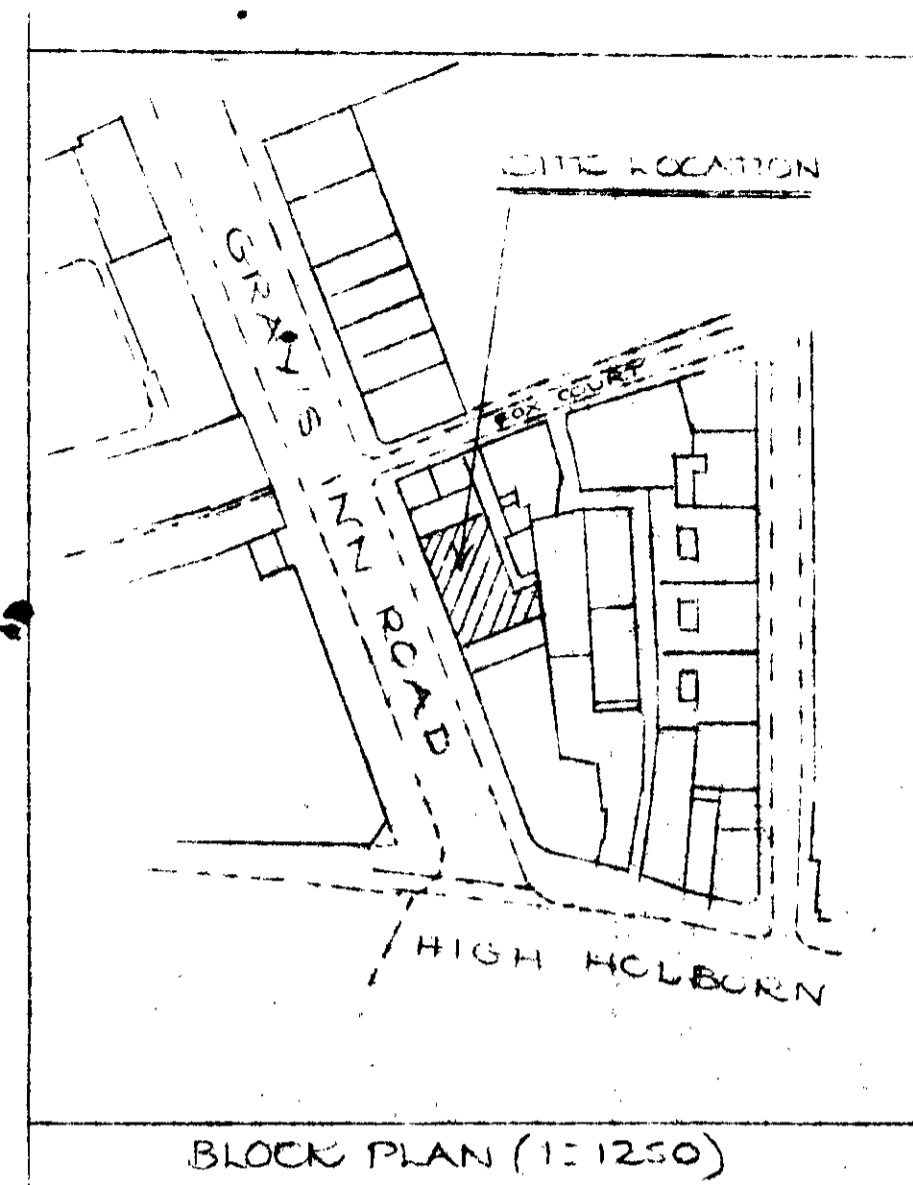

ENLARGED DETAIL OF PROJECTING BOX SIGN

SPECIFICATION:-

1 OFF ILLUMINATED LOGO SIGNS, O/A SIZE:-
 2,380 x 640mm, WITH A MOUNDED OPAK PERSPEX
 OUTER SHAPE TO 'ARGOS' STYLE IN MOUNDED RED
 PERSPEX WITH A RED OUTLINE, & FITTED TO AN
 OPAK BACKTRAY TO ALLOW A WHITE HALL ONTO
 THE WHITE LAMINATE FASCIA BACKGROUND
ALSO:- 2 DOUBLE-SIDED ILLUMINATED PROJECTING
 BOX SIGNS, O/A SIZE:- 915 x 500 x 200mm,
 CONSTRUCTED FROM MOUNDED OPAK PERSPEX
 BOX BODY WITH 'ARGOS' & OUTLINE IN RED, &
 INTERNAL METALWORK & WALL BOX FINISHED
 WHITE
 ALL SIGNS TO HAVE INTERNAL STATIC ILLUMINATION
 BY WHITE LAMPS & FITTED IN POSITIONS SHOWN