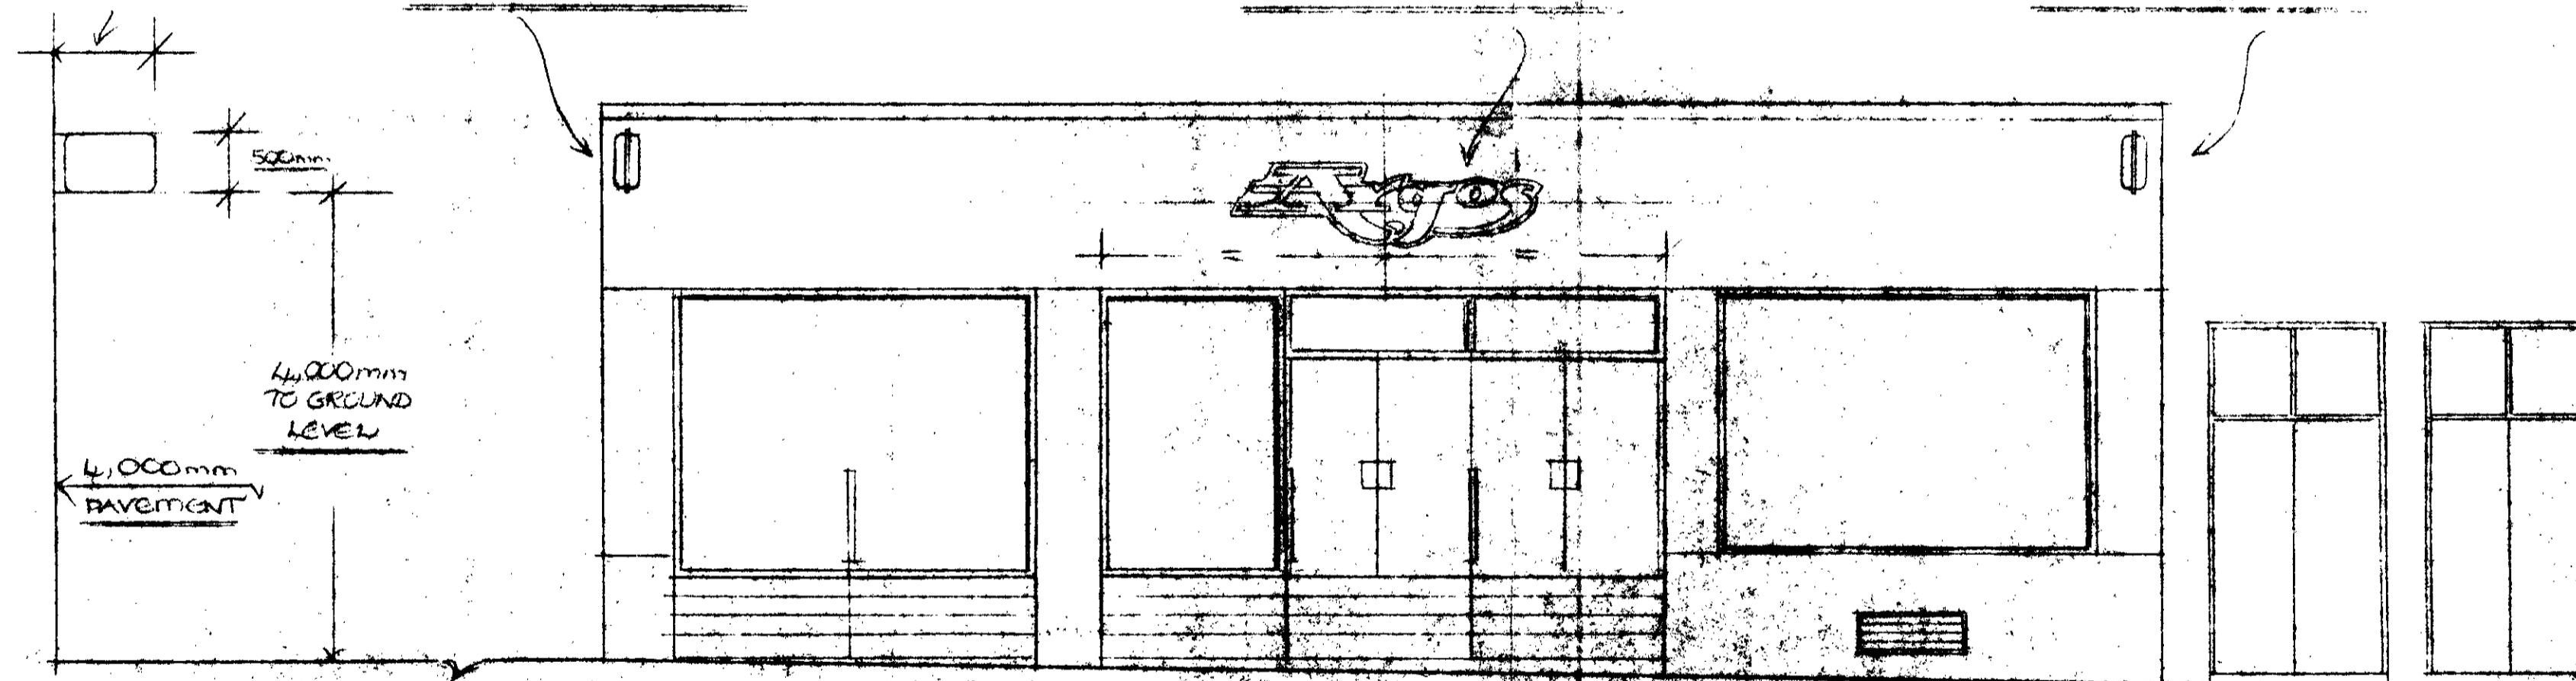

ENLARGED DETAIL OF PROJECTING BOX SIGN

SPECIFICATION:-

1 OFF ILLUMINATED LOGO SIGNS, O/A SIZE:-
 2,380 x 640mm, WITH A MOUNDED OPAK PERSPEX
 OUTER SHAPE TO 'ARGOS' STYLE IN MOUNDED RED
 PERSPEX WITH A RED OUTLINE, & FITTED TO AN
 OPAK BACKTRAY TO ALLOW A WHITE HALL ONTO
 THE WHITE LAMINATE FASCIA BACKGROUND
ALSO:- 2 DOUBLE-SIDED ILLUMINATED PROJECTING
 BOX SIGNS, O/A SIZE:- 915 x 500 x 200mm,
 CONSTRUCTED FROM MOUNDED OPAK PERSPEX
 BOX BODY WITH 'ARGOS' & OUTLINE IN RED, &
 INTERNAL METALWORK & WALL BOX FINISHED
 WHITE
 ALL SIGNS TO HAVE INTERNAL STATIC ILLUMINATION
 BY WHITE LAMPS & FITTED IN POSITIONS SHOWN

BLOCK PLAN (1:1250)

915mm
 O/A PROJECTION

PROJECTING SIGN

POSITION OF ILLUMINATED
 FASCIA SIGN

PROJECTING SIGN

FRONT ELEVATION

LONDON BOROUGH OF CAMDEN
 TOWN AND COUNTRY PLANNING ACTS
 PLANS APPROVED
 ON BEHALF OF THE COUNCIL