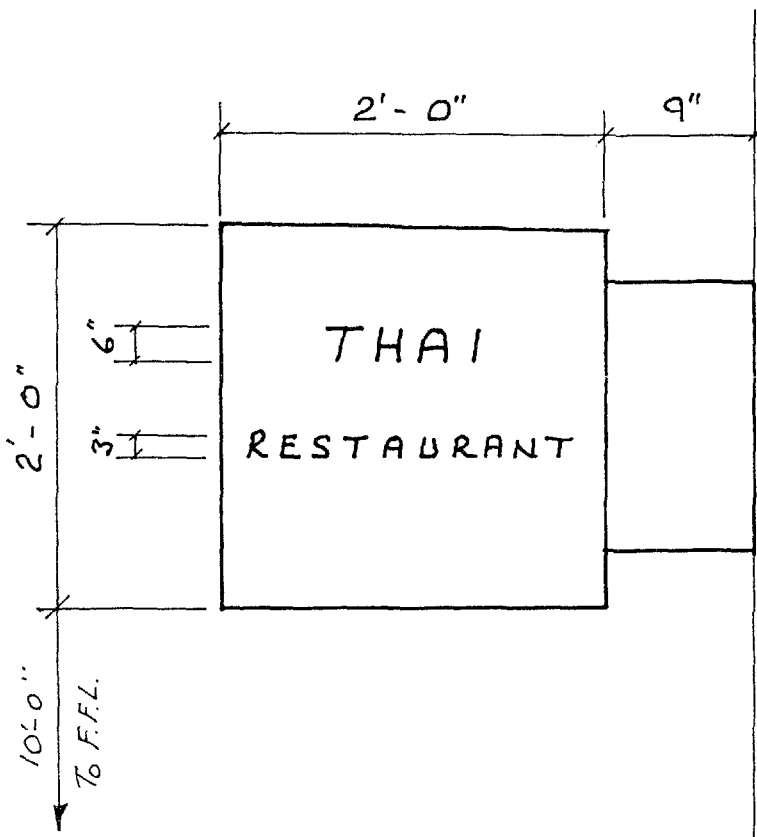

FRONT ELEVATION

SIDE ELEVATION OF SIGN
BLACK LETTERS
PINK BACKGROUND

LONDON BOROUGH OF CAMDEN
 TOWN AND COUNTRY PLANNING ACTS
 21 JAN 1985
 PLANS ~~NOT APPROVED~~ APPROVED
 ON BEHALF OF THE COUNCIL

Job.	
26 WHITFIELD STREET	
LONDON W.I.	
Item	
ILLUMINATED SIGN.	
Scale	Draw N°
N.T.S.	1833/6A
MAIN GROUPED SERVICES	
125 GLOUCESTER PLACE	
LONDON W1H 3PT.	
TEL 01-486-2336	