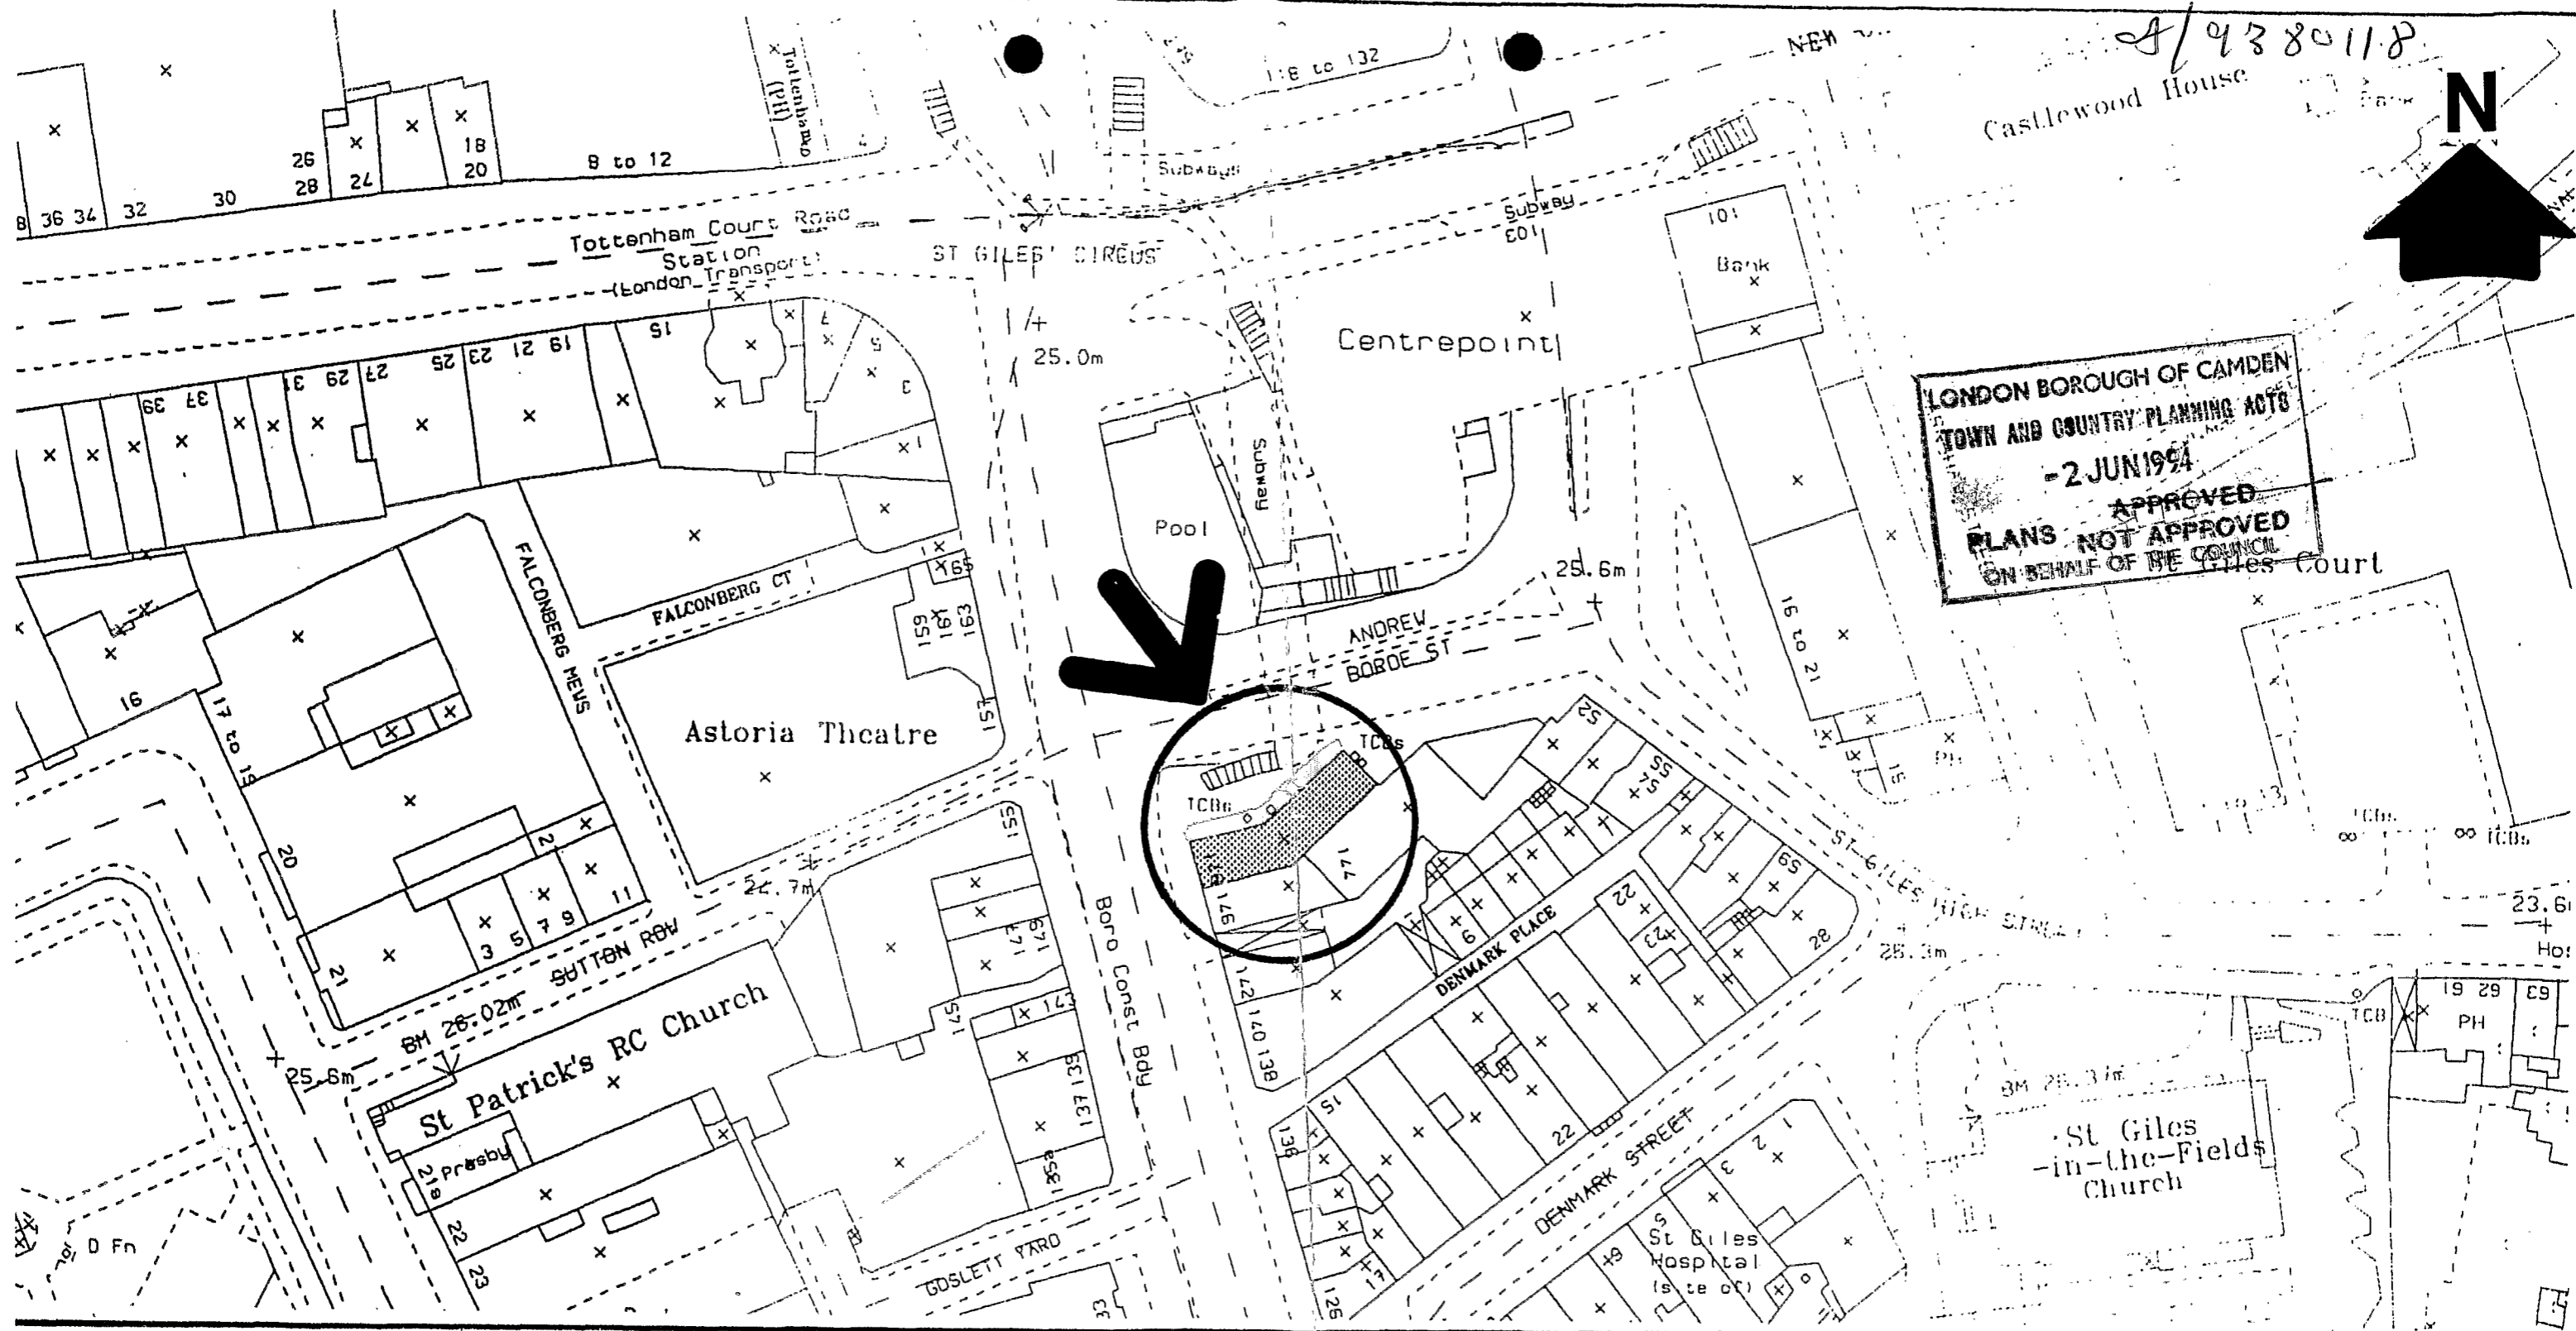

9380118

LONDON BOROUGH OF CAMDEN
TOWN AND COUNTRY PLANNING ACTS
-2 JUN 1994
APPROVED
PLANS NOT APPROVED
ON BEHALF OF THE COUNCIL

9380118

Scale <i>NIL</i>		
Date <i>JULY 1993</i>		
Drawing No: <i>PL</i>	<i>157</i>	<i>93 B'</i>