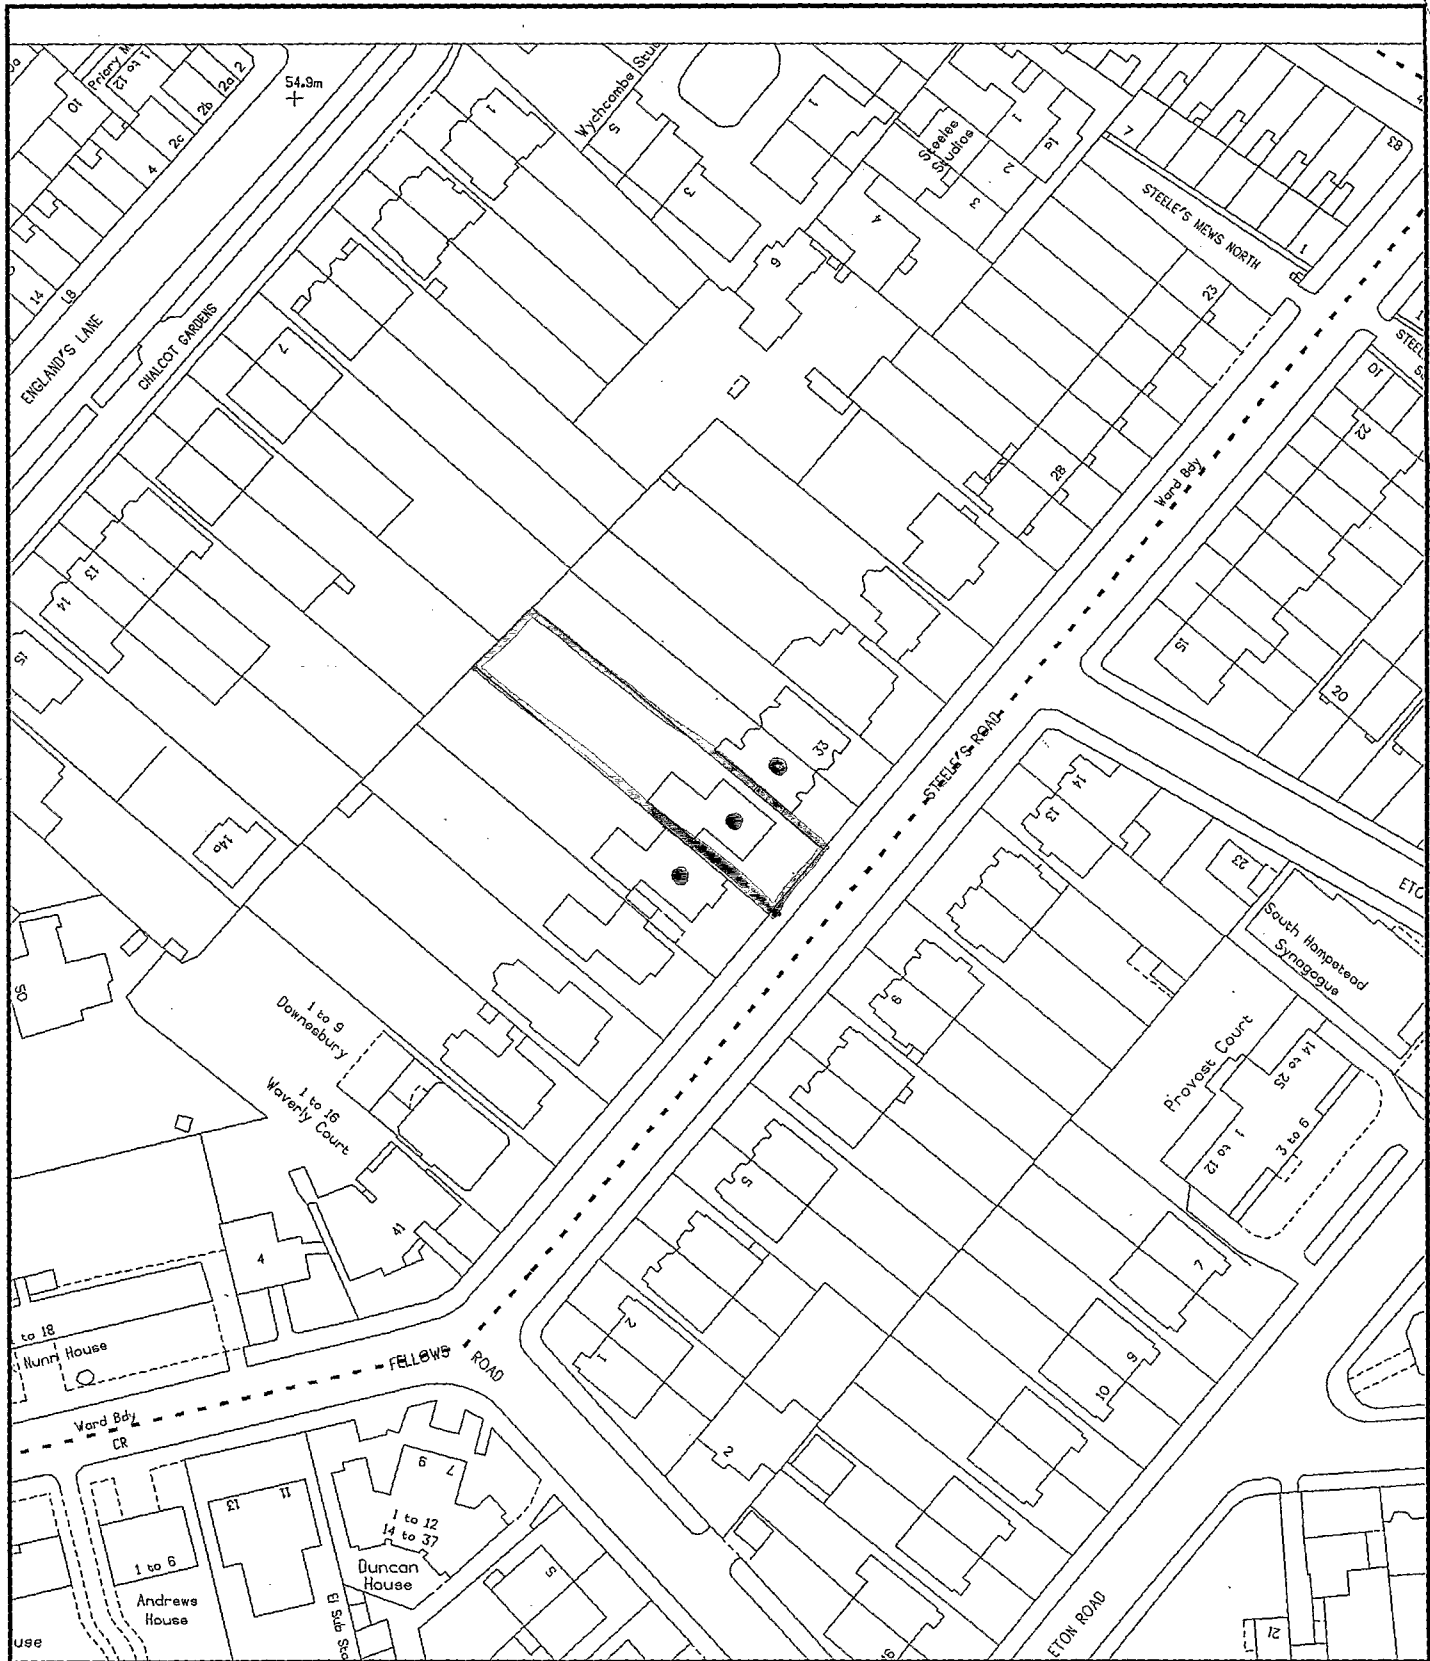

ST
ST
ST
ST

19500808

SITE LOCATION PLAN 1:1250

9593/0.2

35 Steele's Road

London Borough of Camden

Planning Transport & Health Services
Town Hall Extension
Argyle Street Entrance
London WC1H 8EQ