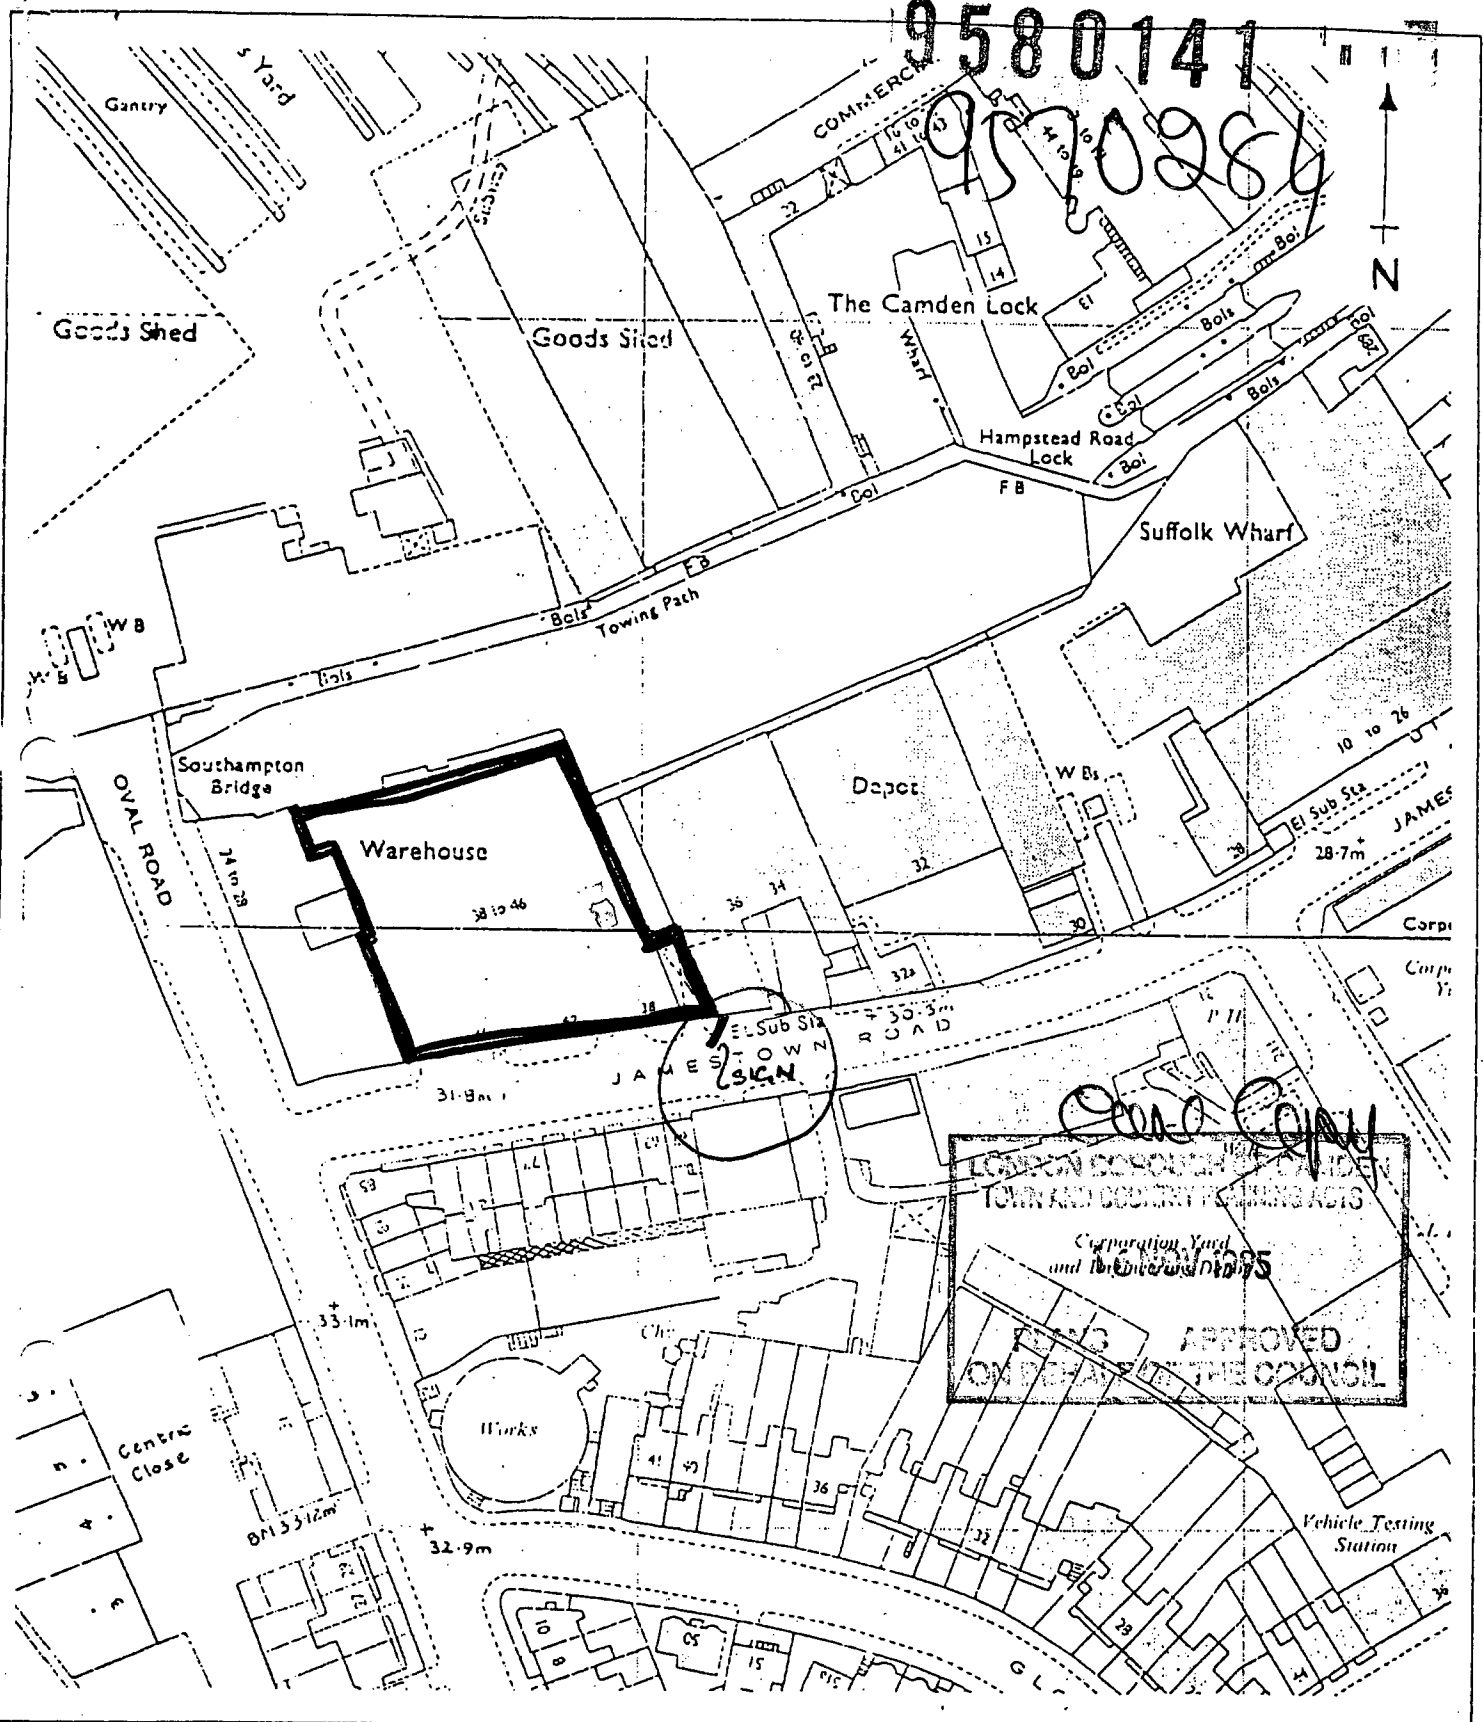

9580141

9580284

contract title  
**38/46 JAMESTOWN RD.  
 LONDON NW1**

drawing title  
**LOCATION PLAN  
 SITE SIGN SHOWN IN RED**

scale  
**1:1250**

date  
**Oct '94**

drawn  
**pchw**

**TP Bennett Partnership**  
 Architects and Planning Consultants  
 262 High Holborn  
 London WC1V 7DU