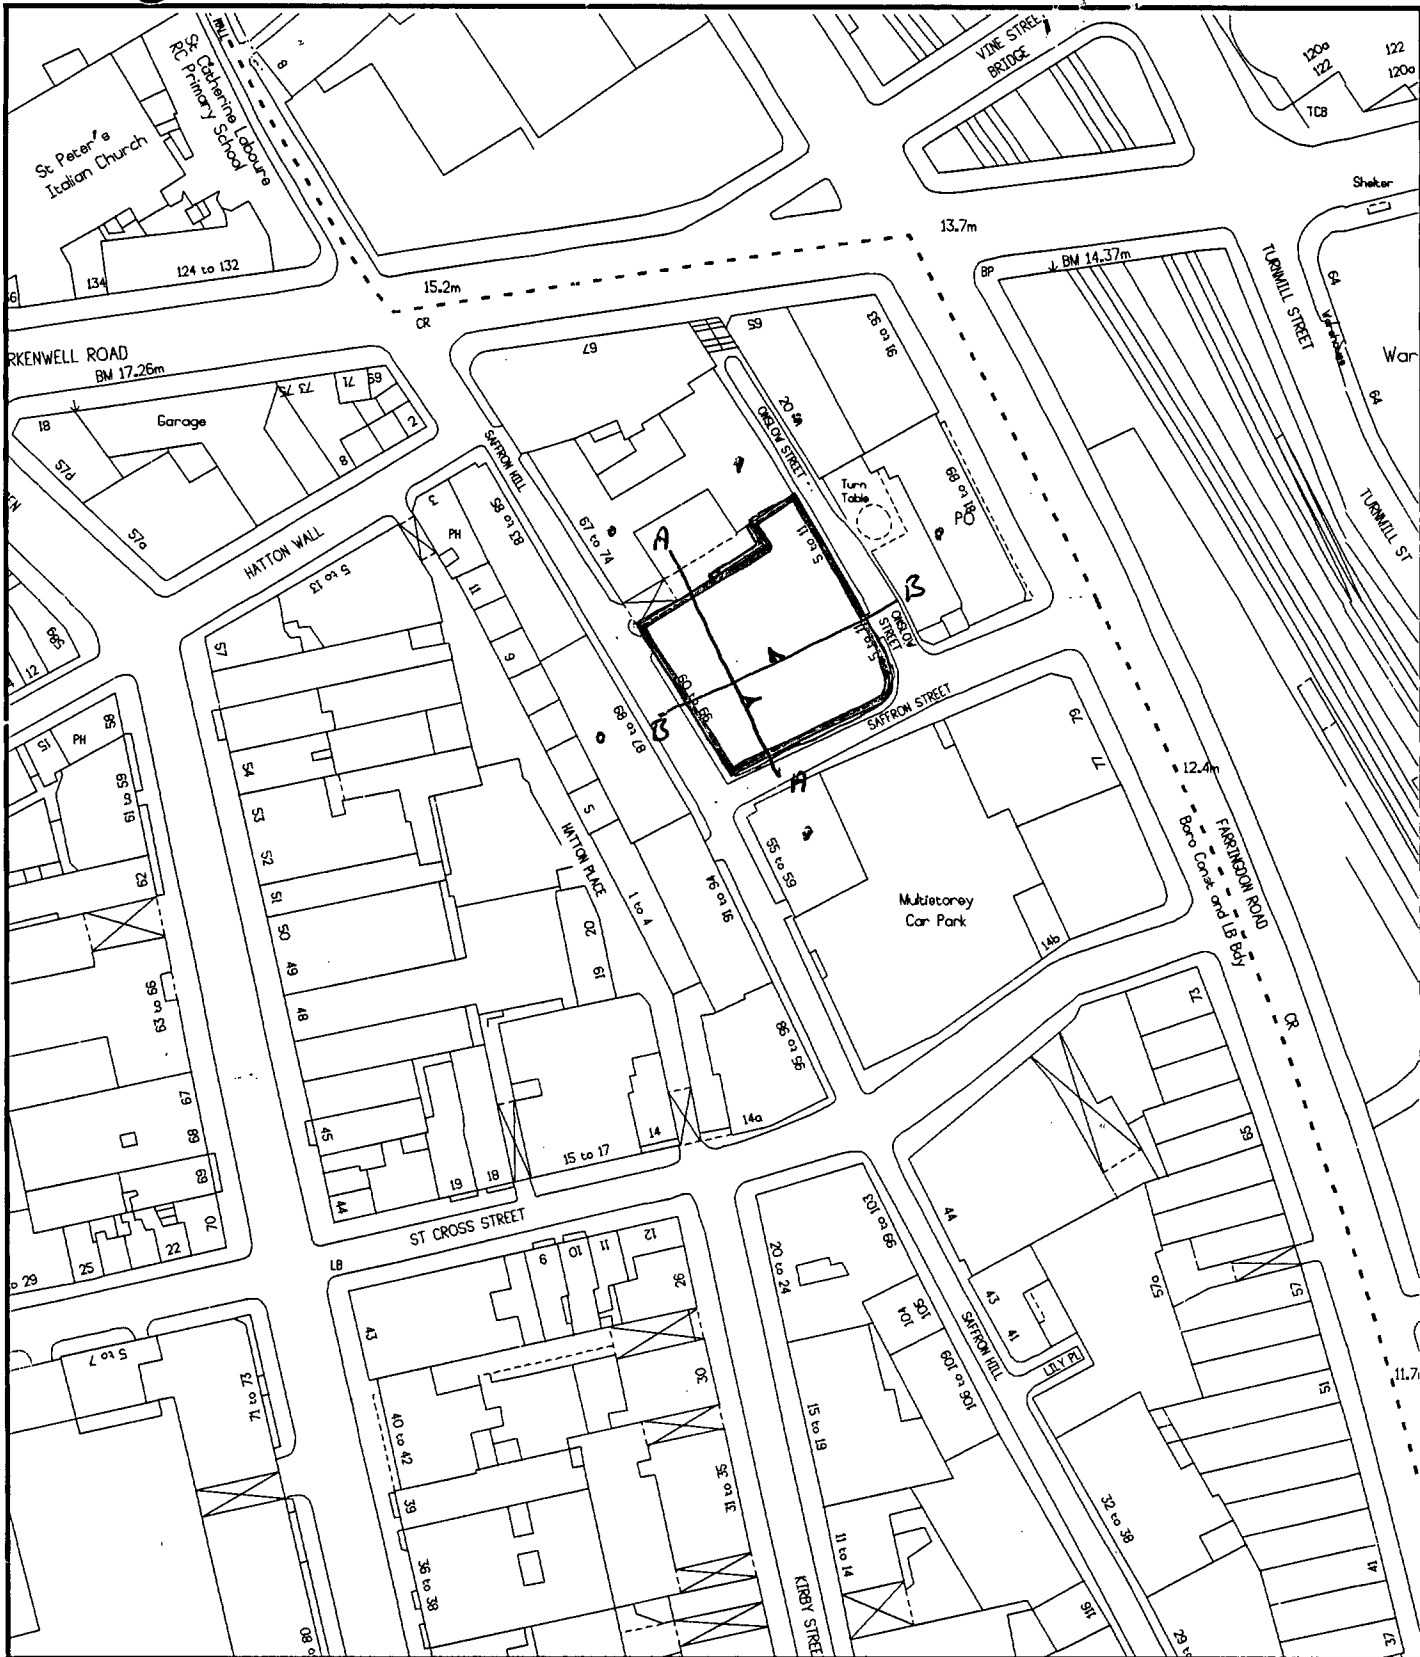

Date JAN 94 Scale 1:1250 Job 1051
 SITE / LOCATION PLAN

SAFFRON HILL EC1

ONSLOW HOUSE SAFFRON HILL, ECI 9400154

London Borough of Camden

Planning Transport & Health Services
 Town Hall Extension
 Argyle Street Entrance
 London WC1H 8EQ