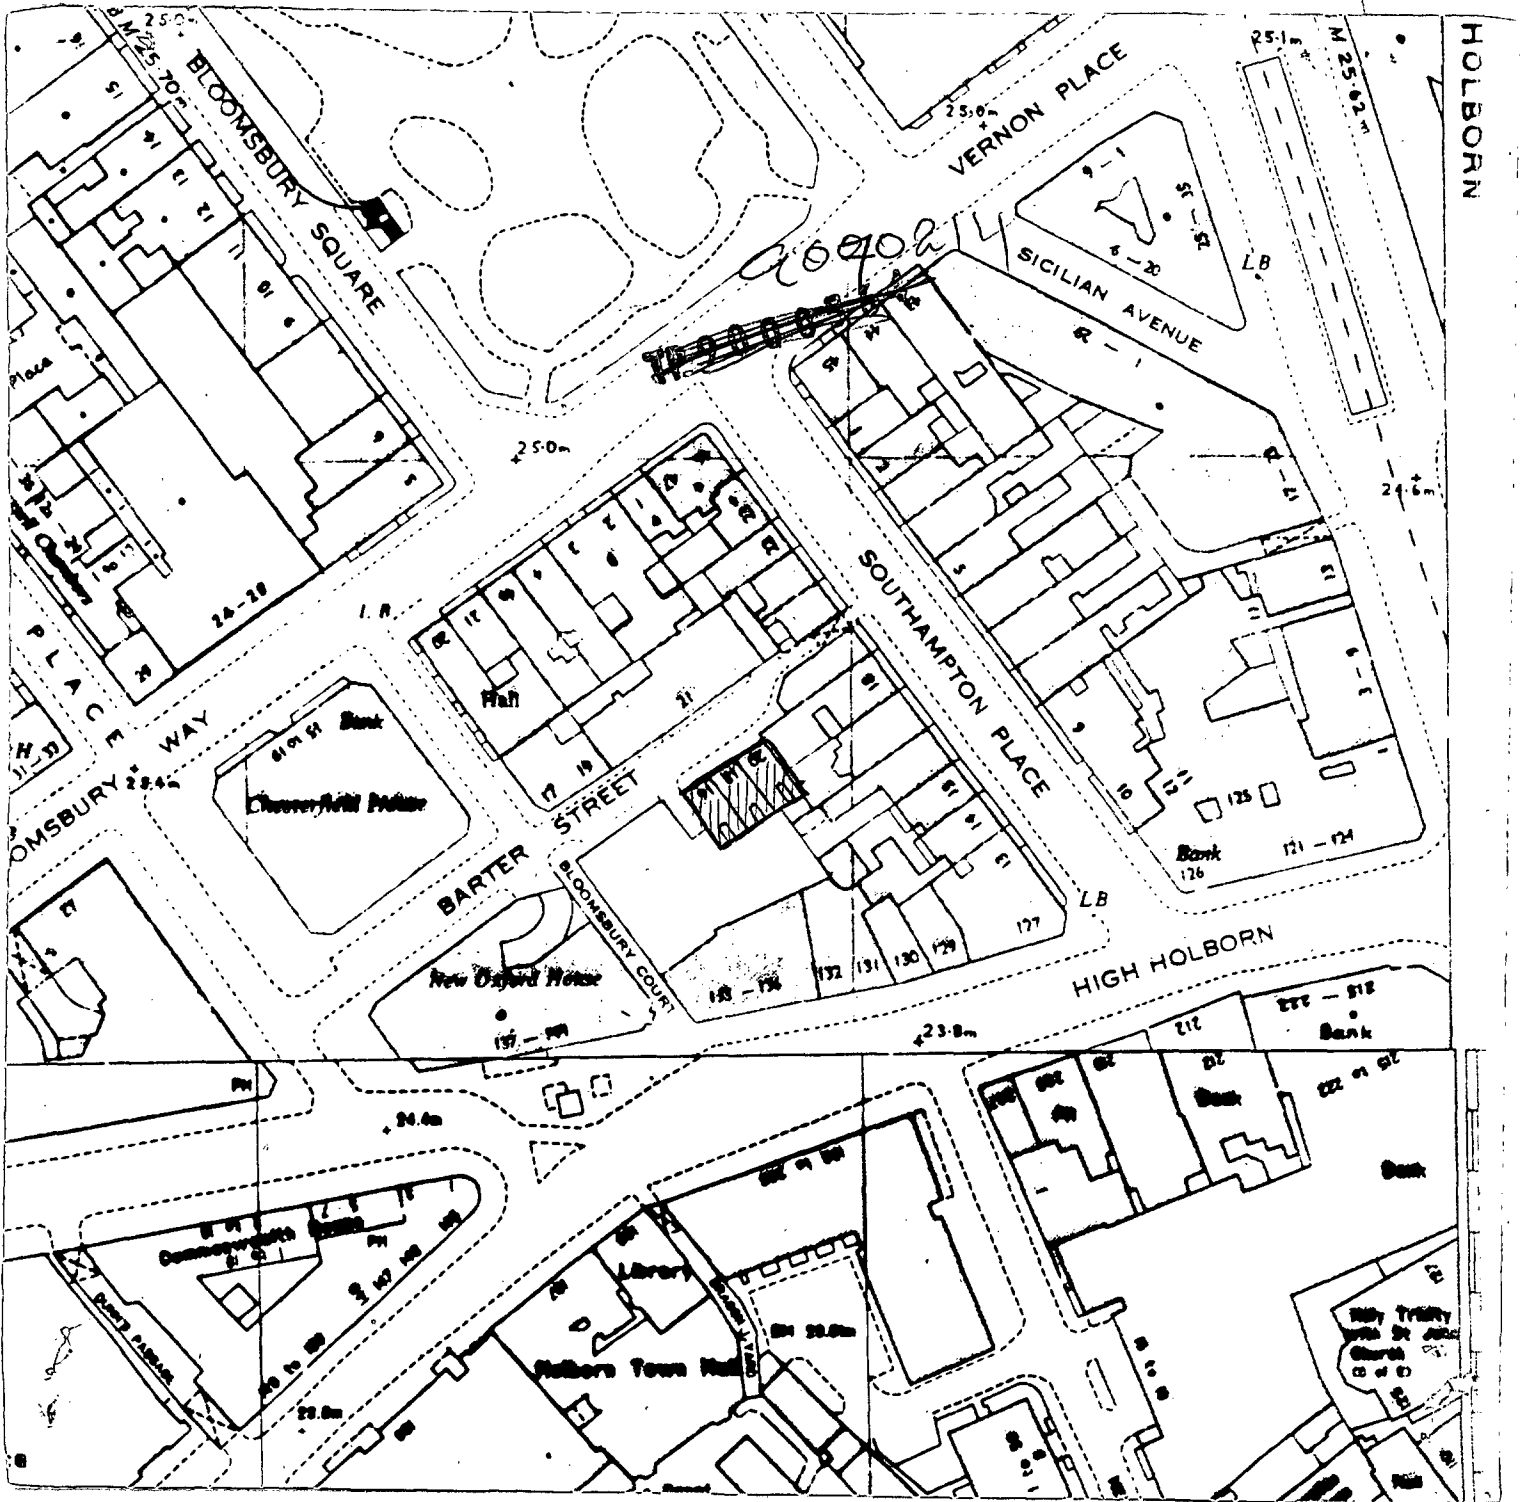

9070214

LONDON BOROUGH OF CAMDEN

SITE PLAN

Address (outlined in black)
Scale 1:1250

16/18/20 BARTER STREET
W.C.2