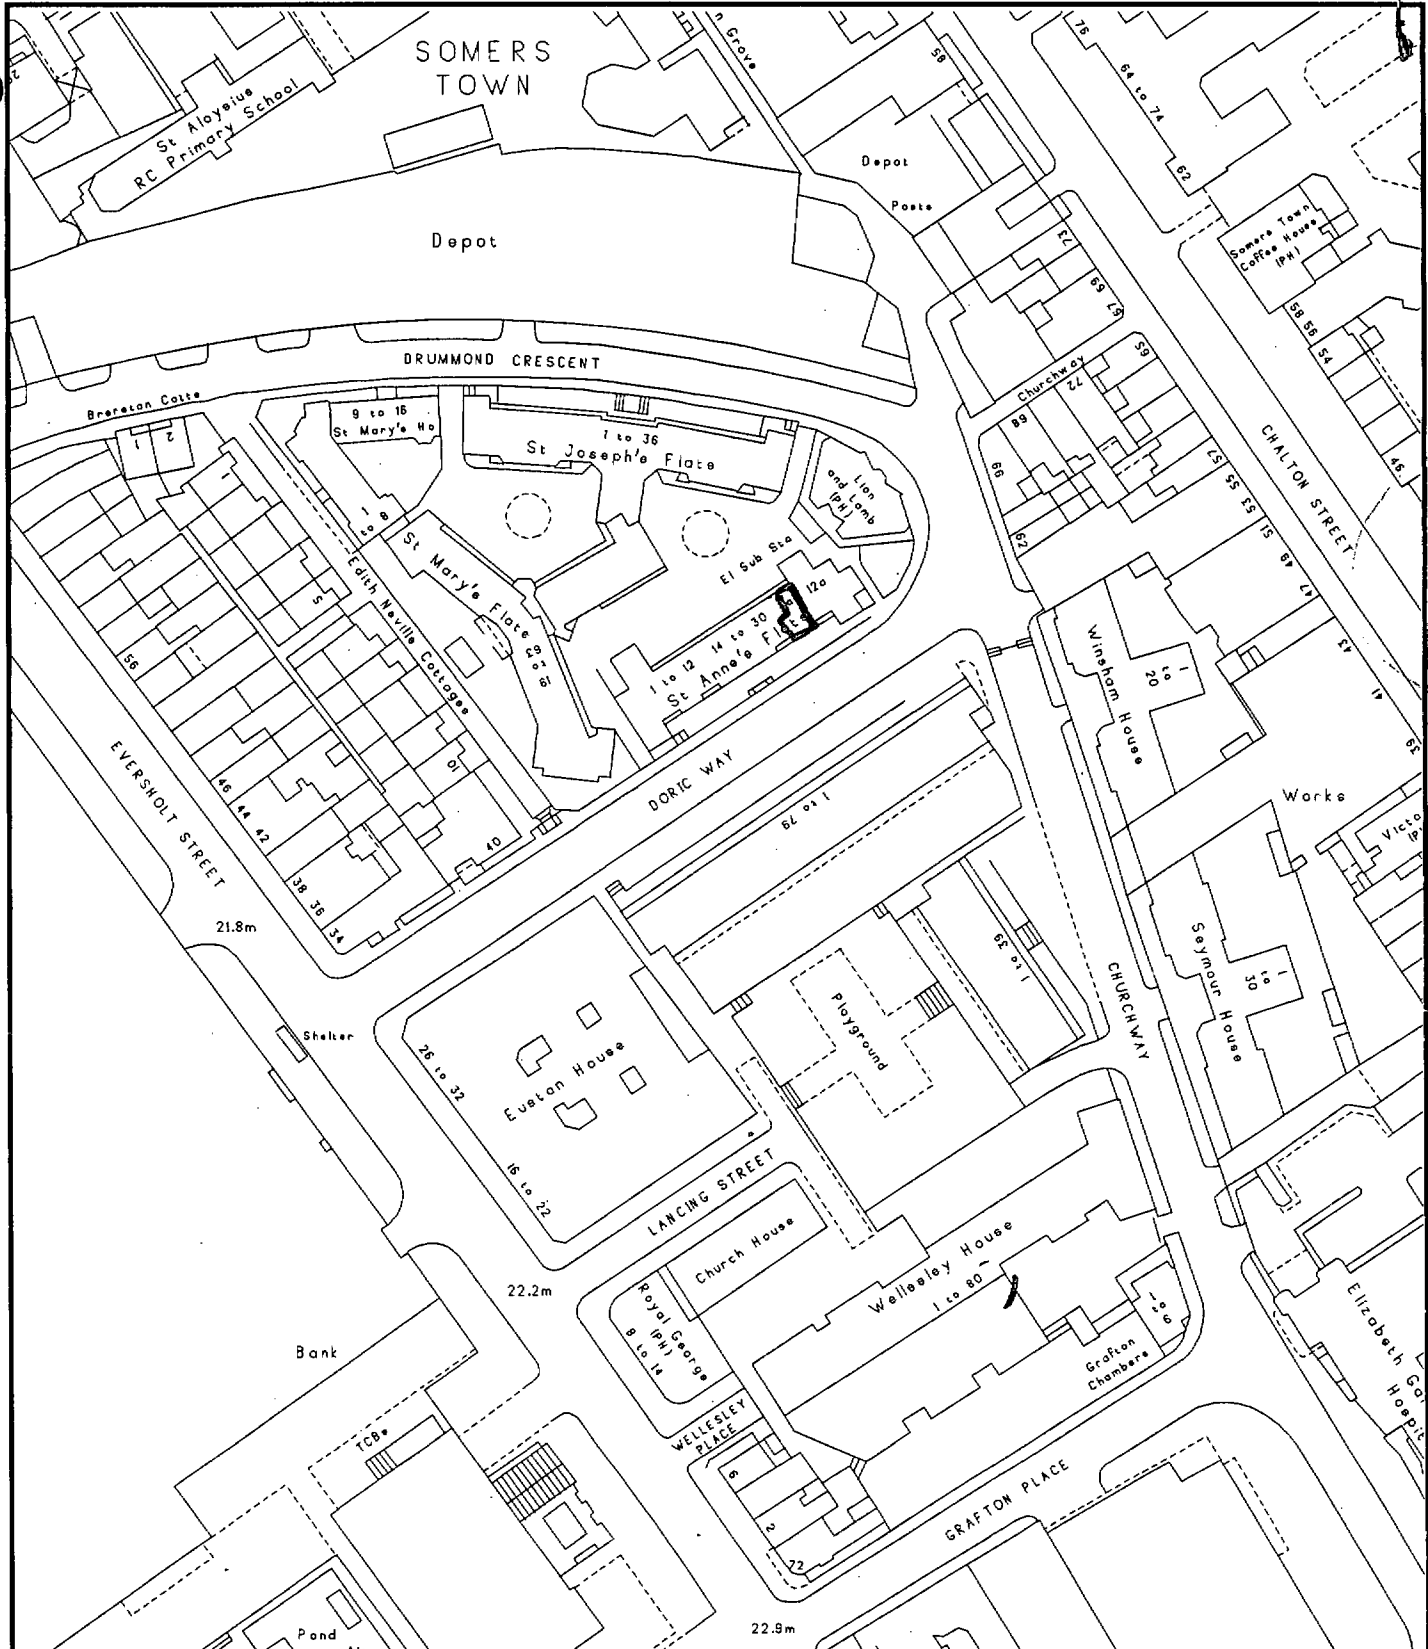

2 \*

4A St Anne's Flats, Doric Way, NW1

TP9201213

# London Borough of Camden

Planning Transport & Health Services  
 Town Hall Extension  
 Argyle Street Entrance  
 London WC1H 8EQ