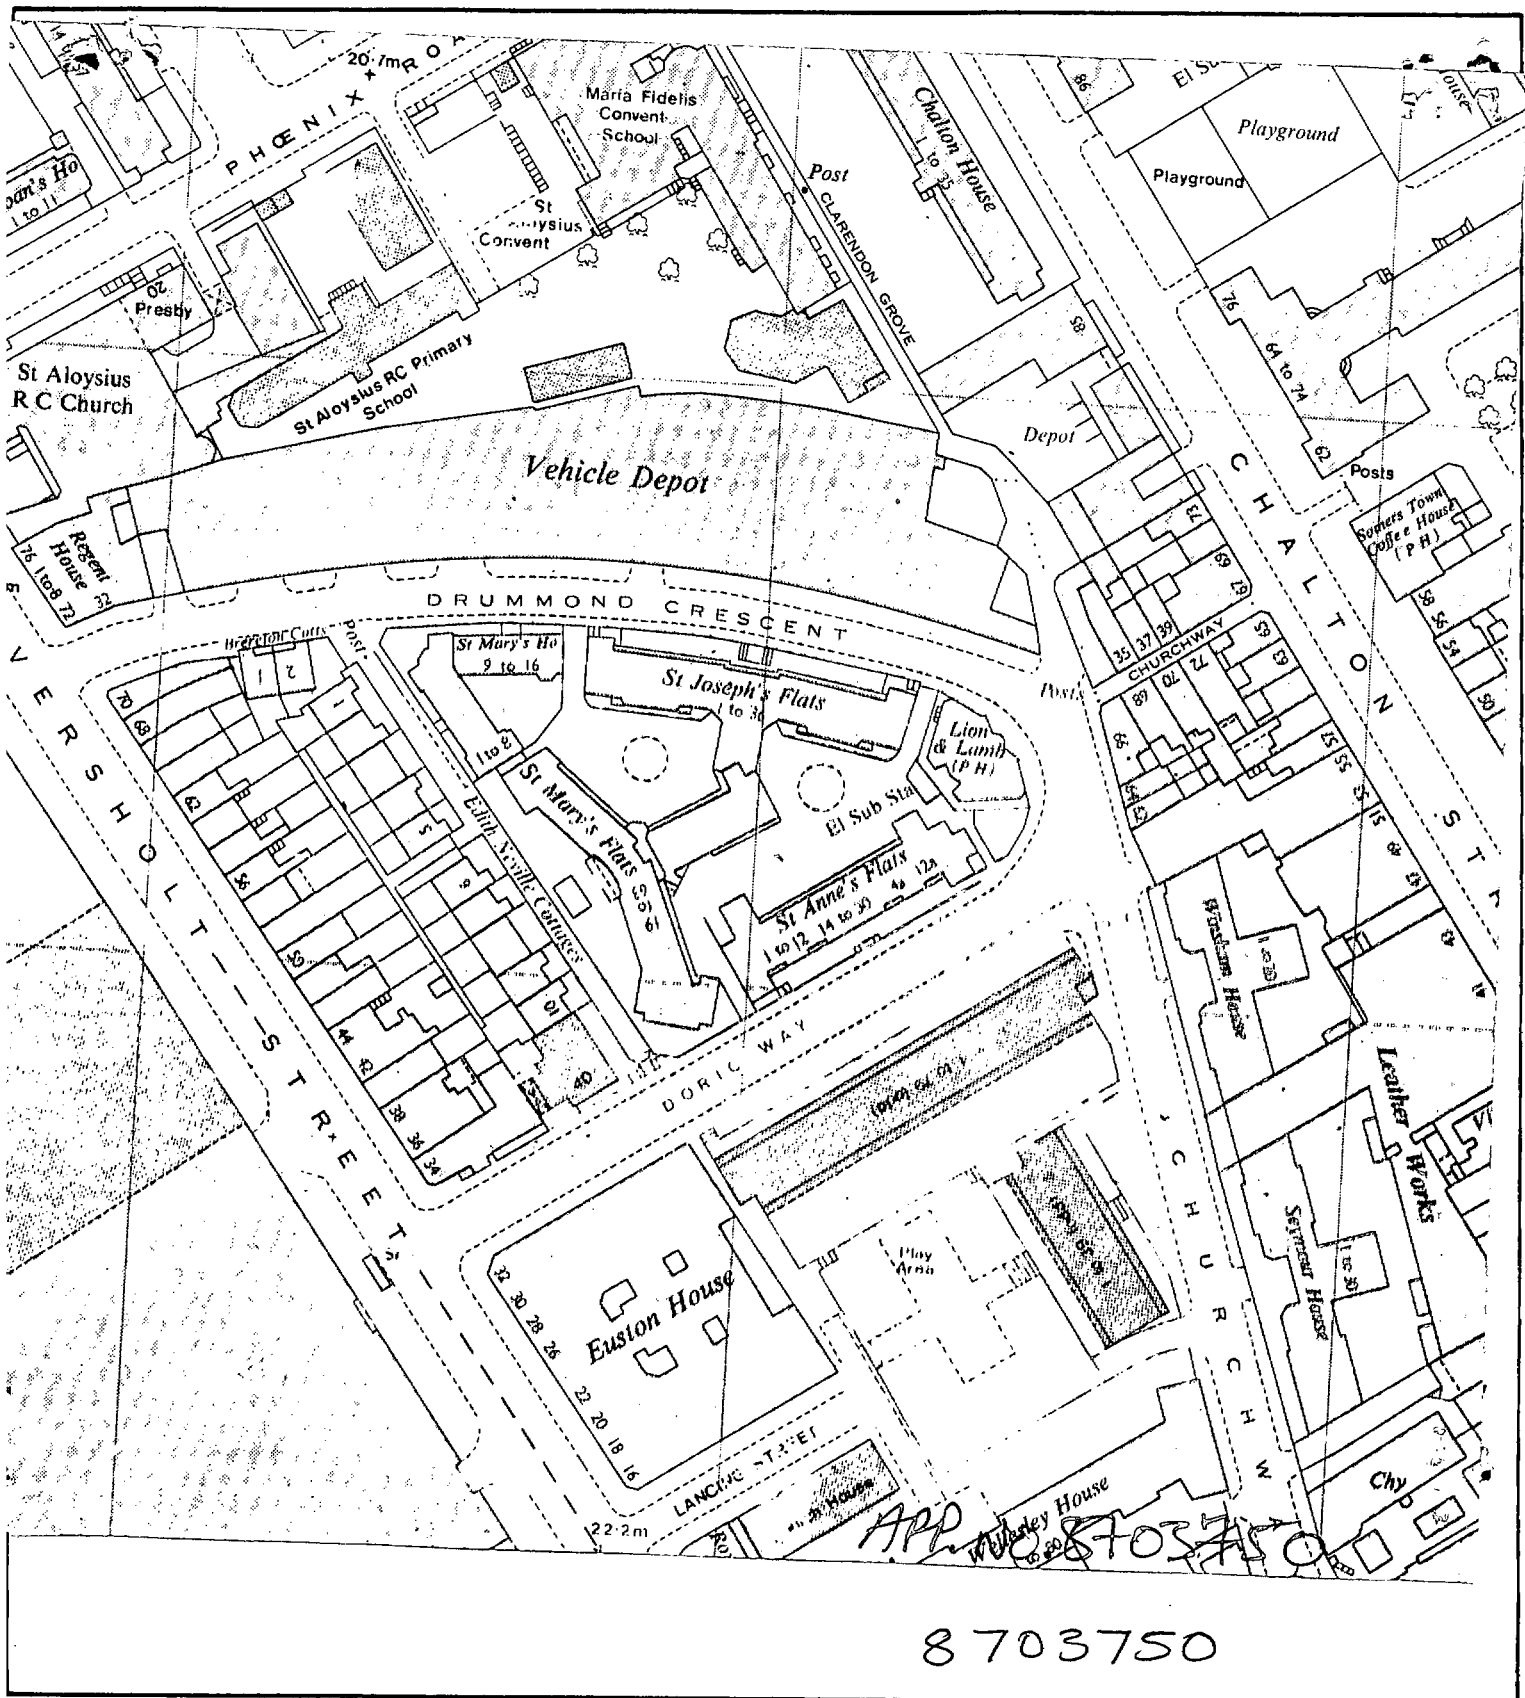

London Borough of Camden
Town and Country Planning Act 1971 (sections 36 & 37)
APPLICATION DATED 22-12-87

Premises **ST. JOSEPH'S FLATS, DRUMMOND CRESCENT**
Verged RED above

Scale