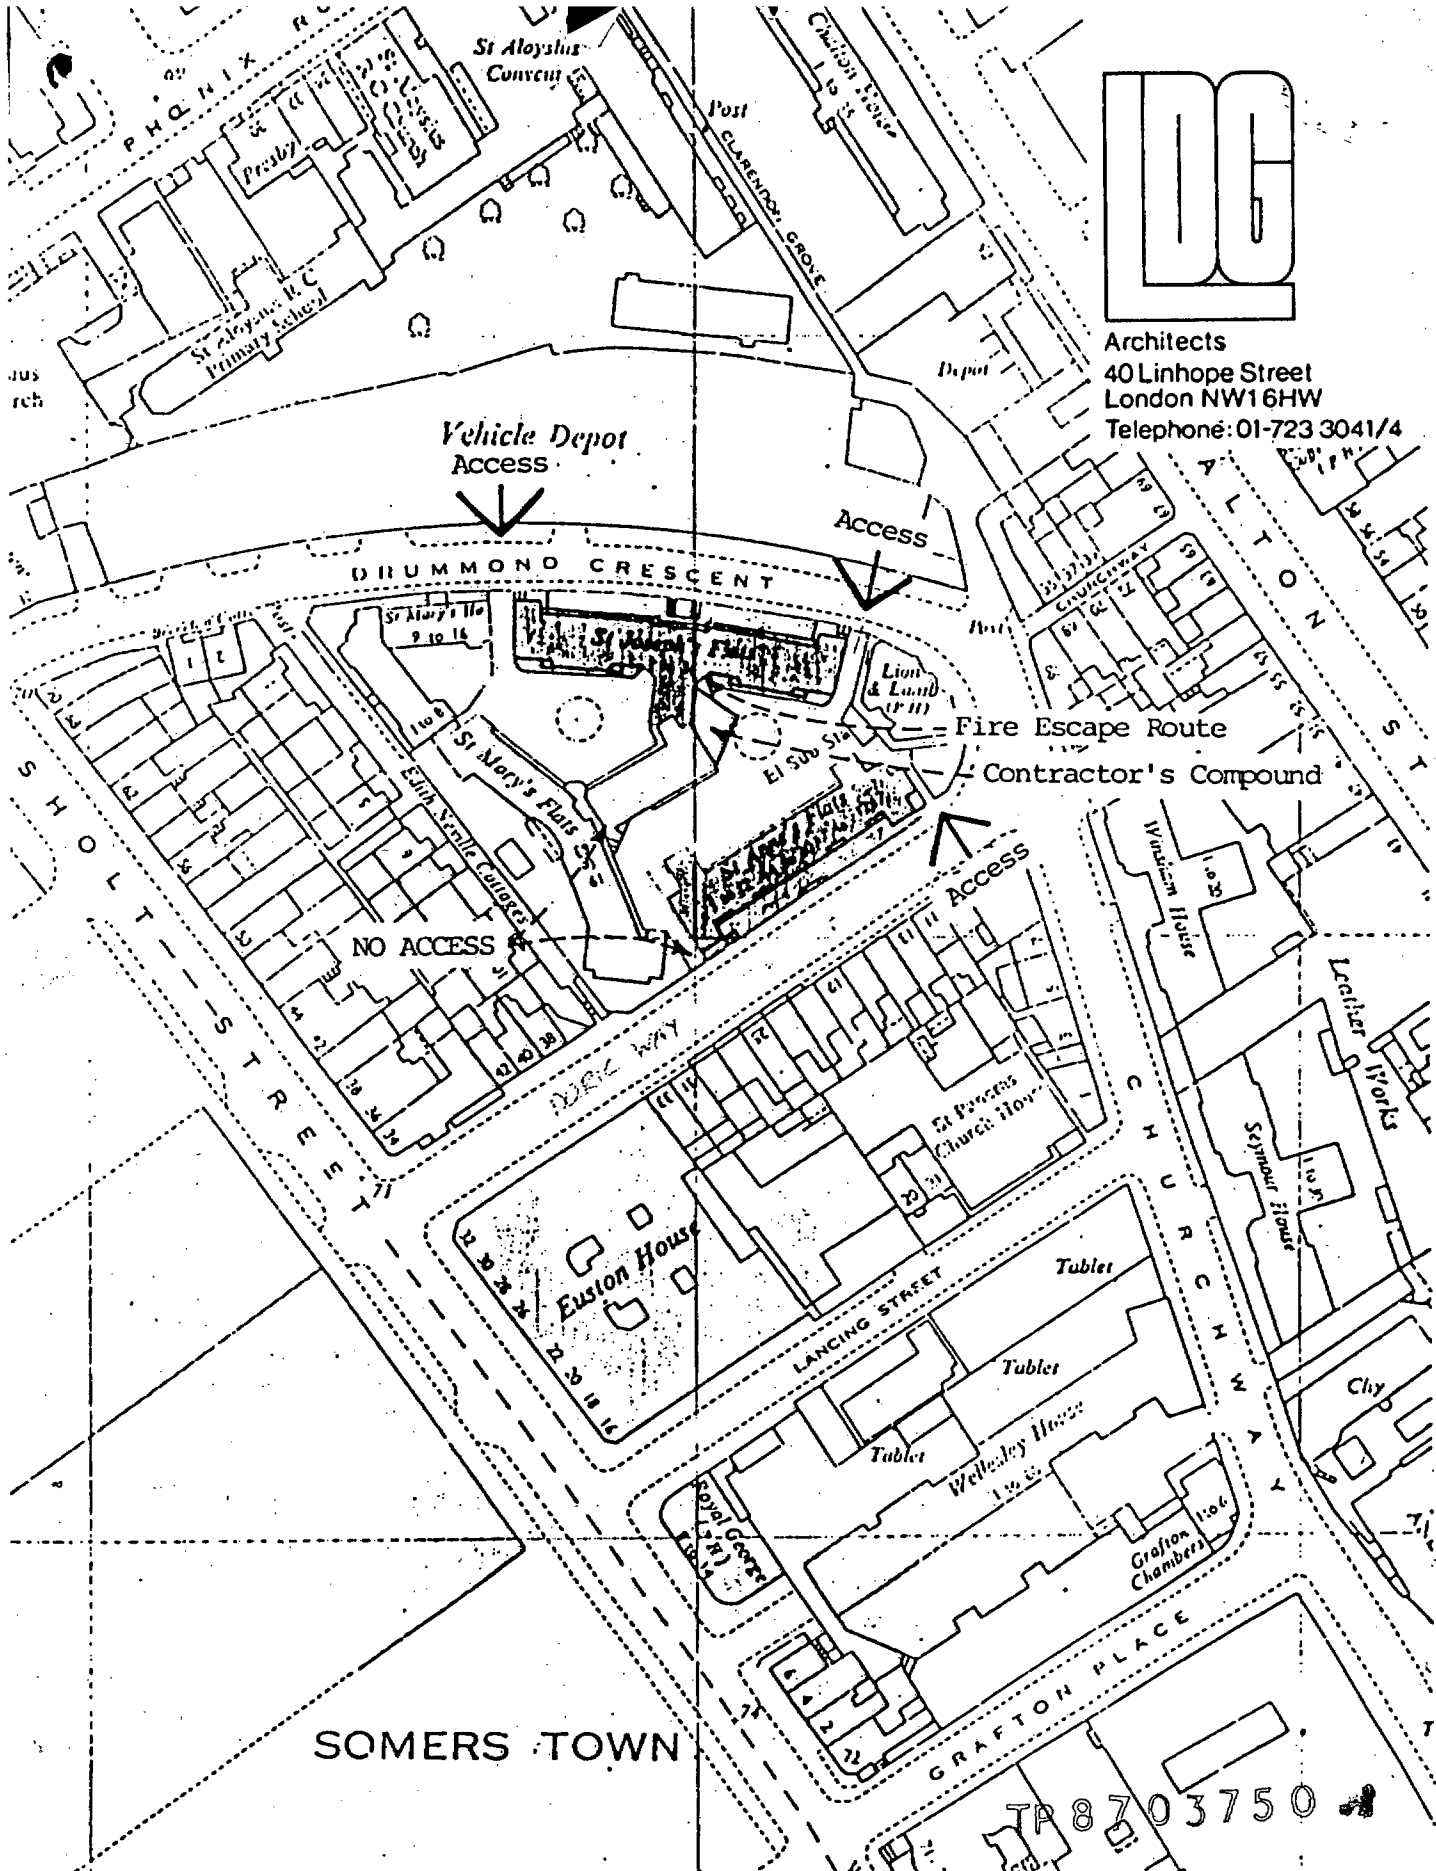

Architects
40 Linhope Street
London NW1 6HW
Telephone: 01-723 3041/4

SOMERS TOWN

TP 8703750

Reproduced from the Ordnance Survey map with the permission of the controller of Her Majesty's Stationery Office.
Town Copyright Reserved. Licence No: ARK 1493

Premises **ST. JOSEPH'S FLATS, DRUMMOND CRESCENT**
Verged RED above

Scale