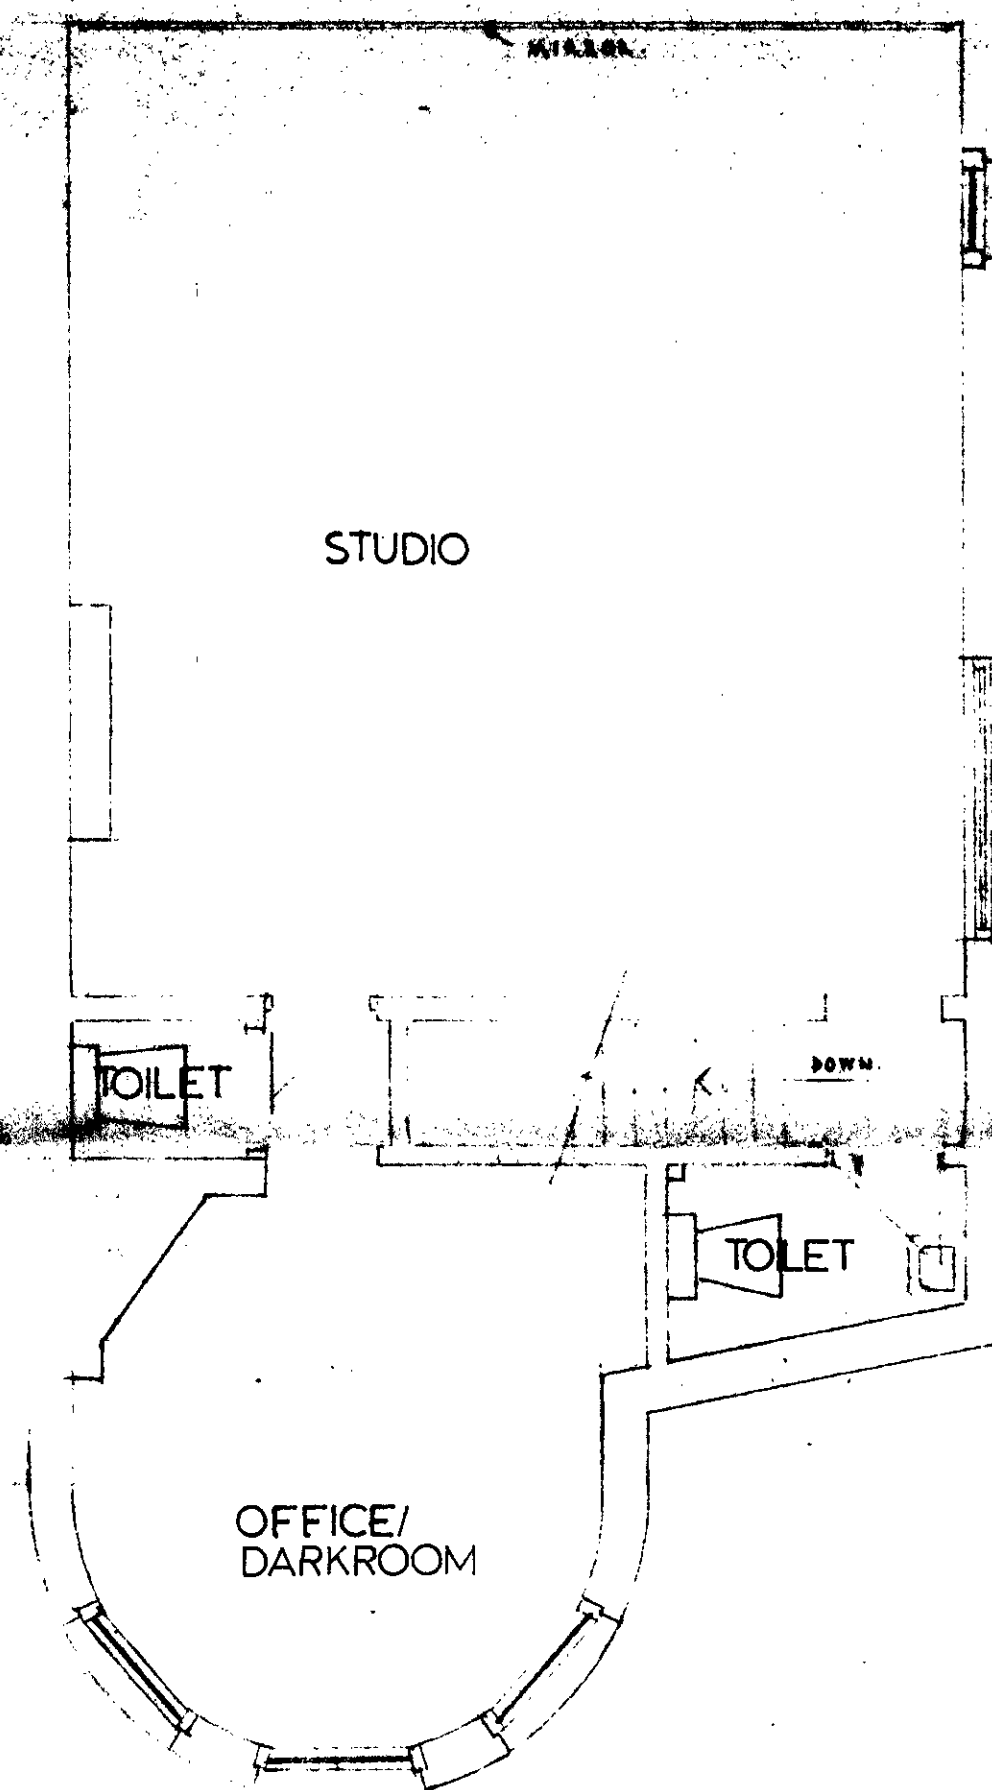

REAL

FRONT.

GROUND FLOOR 1:50

REAL

FRONT.

FIRST FLOOR 1:50

SCALE 1:1250

LONDON POLICE COMMUNICATIONS  
 PLANNING & COMMUNICATIONS  
 DEPARTMENT  
 16 JUL 1985 (A.M.)  
 RECEIVED  
 REF. TO:

the met studio, 14 bread news, london W2 1QY, telephone 01 723 8886			
job	STUDIO No 9, SHERRIFF ROAD, N.W.6.		
section	LEASE PLANS. TP8501199		
detail	EXISTING LAYOUTS.		
dwg no.	P154/4.	scale	1:50
		date	1.2.85.