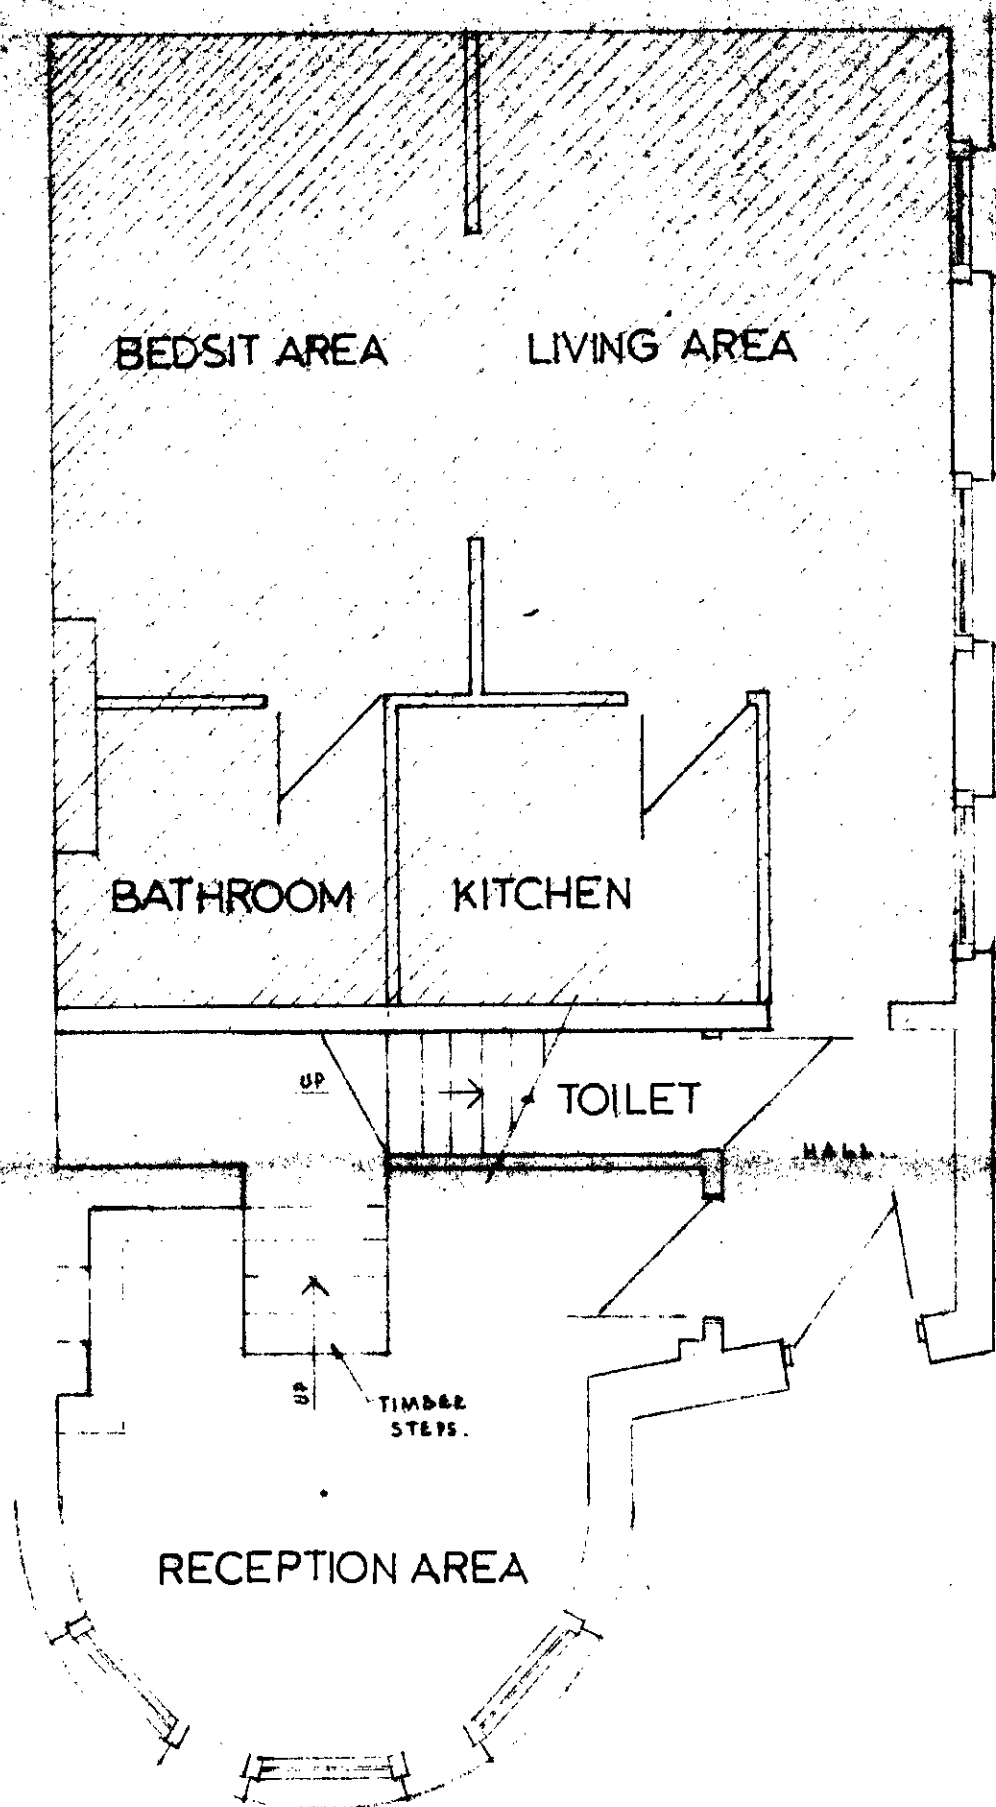

REAL

FRONT.

GROUND FLOOR 1:50

REAL

FRONT.

FIRST FLOOR 1:50

SCALE 1:1250

LONDON POLICE COMMUNICATIONS  
 PLANNING & COMMUNICATIONS  
 DEPARTMENT  
 16 JUL 1985 (A.M.)  
 RECEIVED  
 REF. TO:

the met studio, 14 bread news, london W2 1QY, telephone 01 723 8886			
job	STUDIO No 9, SHERRIFF ROAD, N.W.6.		
section	LEASE PLANS. TP8501199		
detail	EXISTING LAYOUTS.		
dwg no.	P154/4.	scale	1:50
		date	1.2.85.