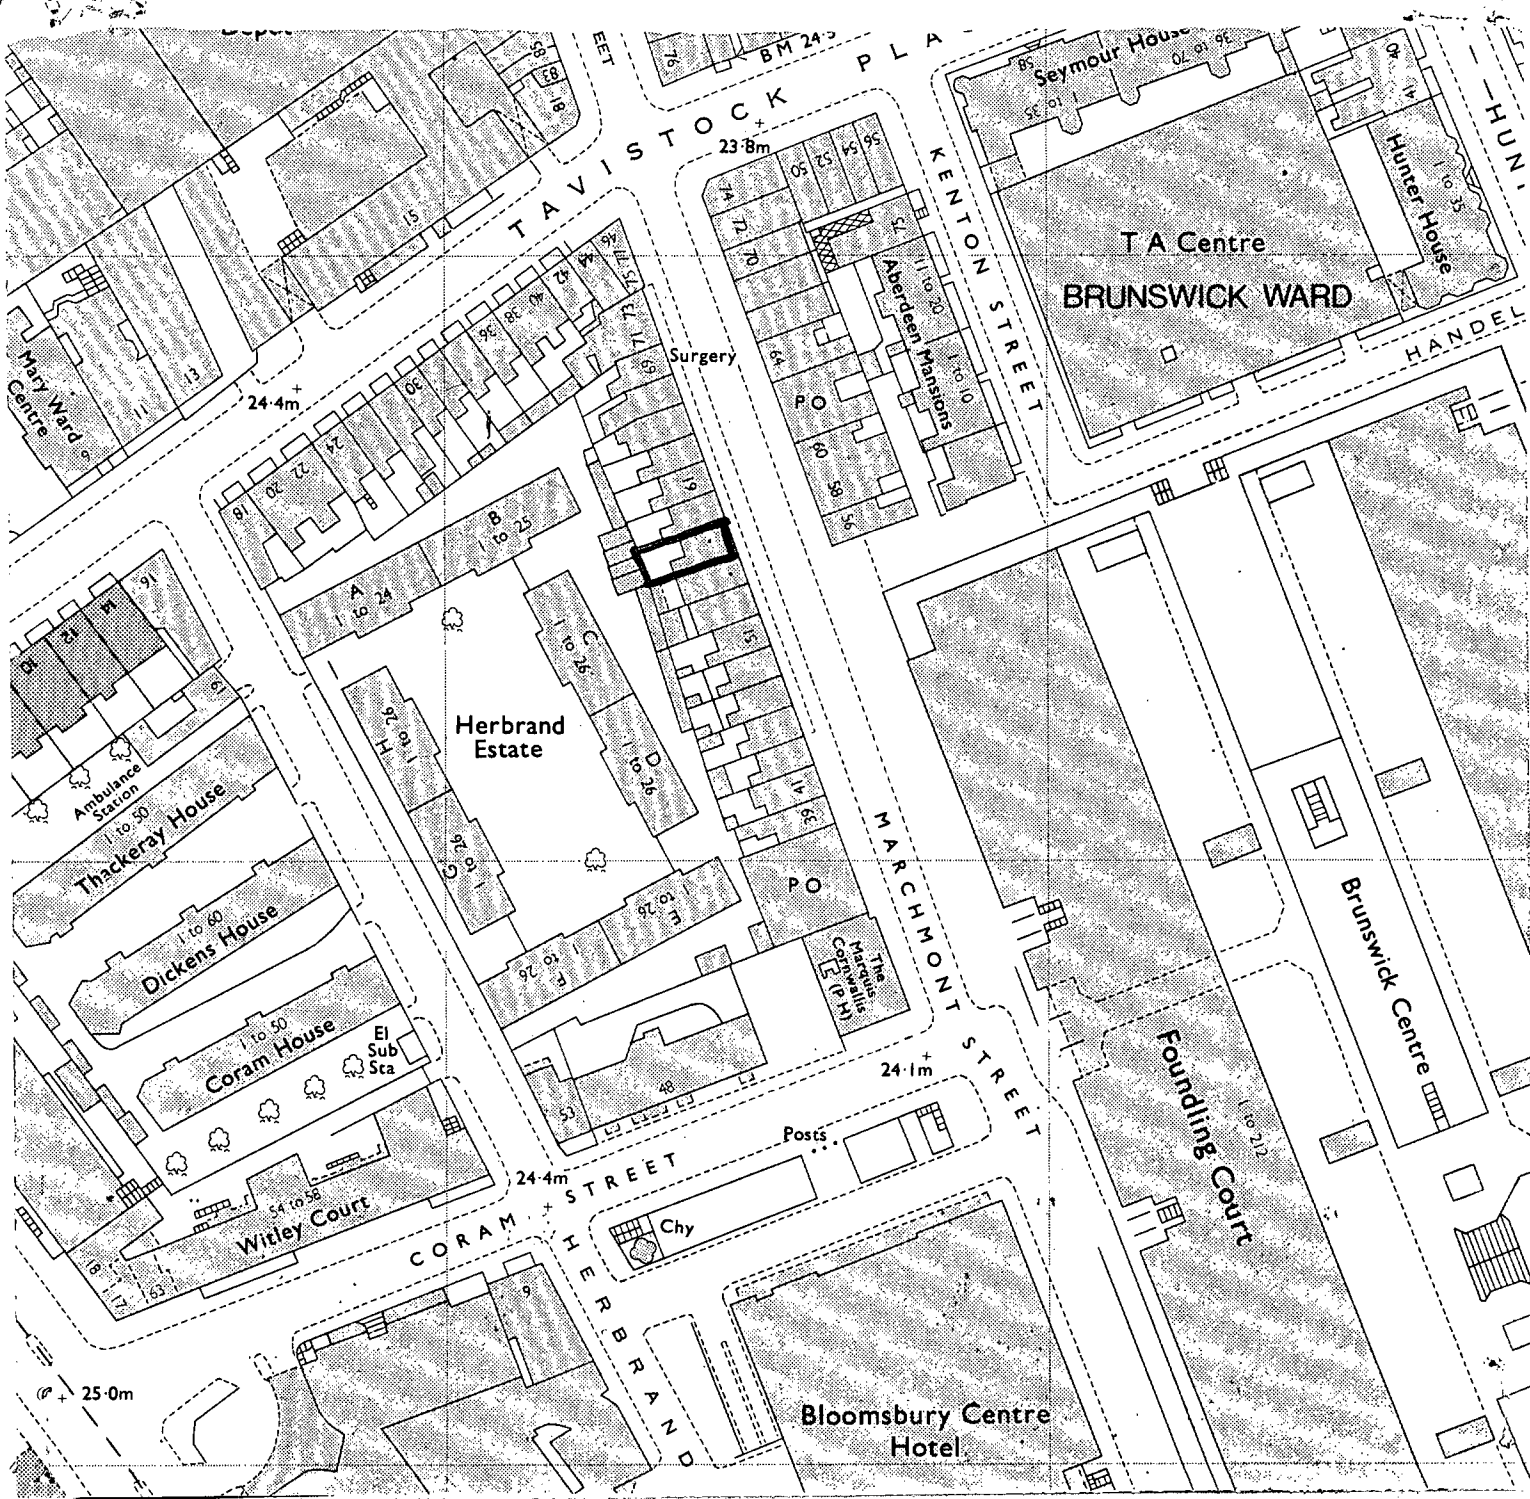

M14/10/B.

**London Borough of Camden
Town and Country Planning Act 1971 (sections 36 & 37)
APPLICATION DATED**

Premises **ST MARCHMONT STREET, WC1.**
Verged RED above

Scale