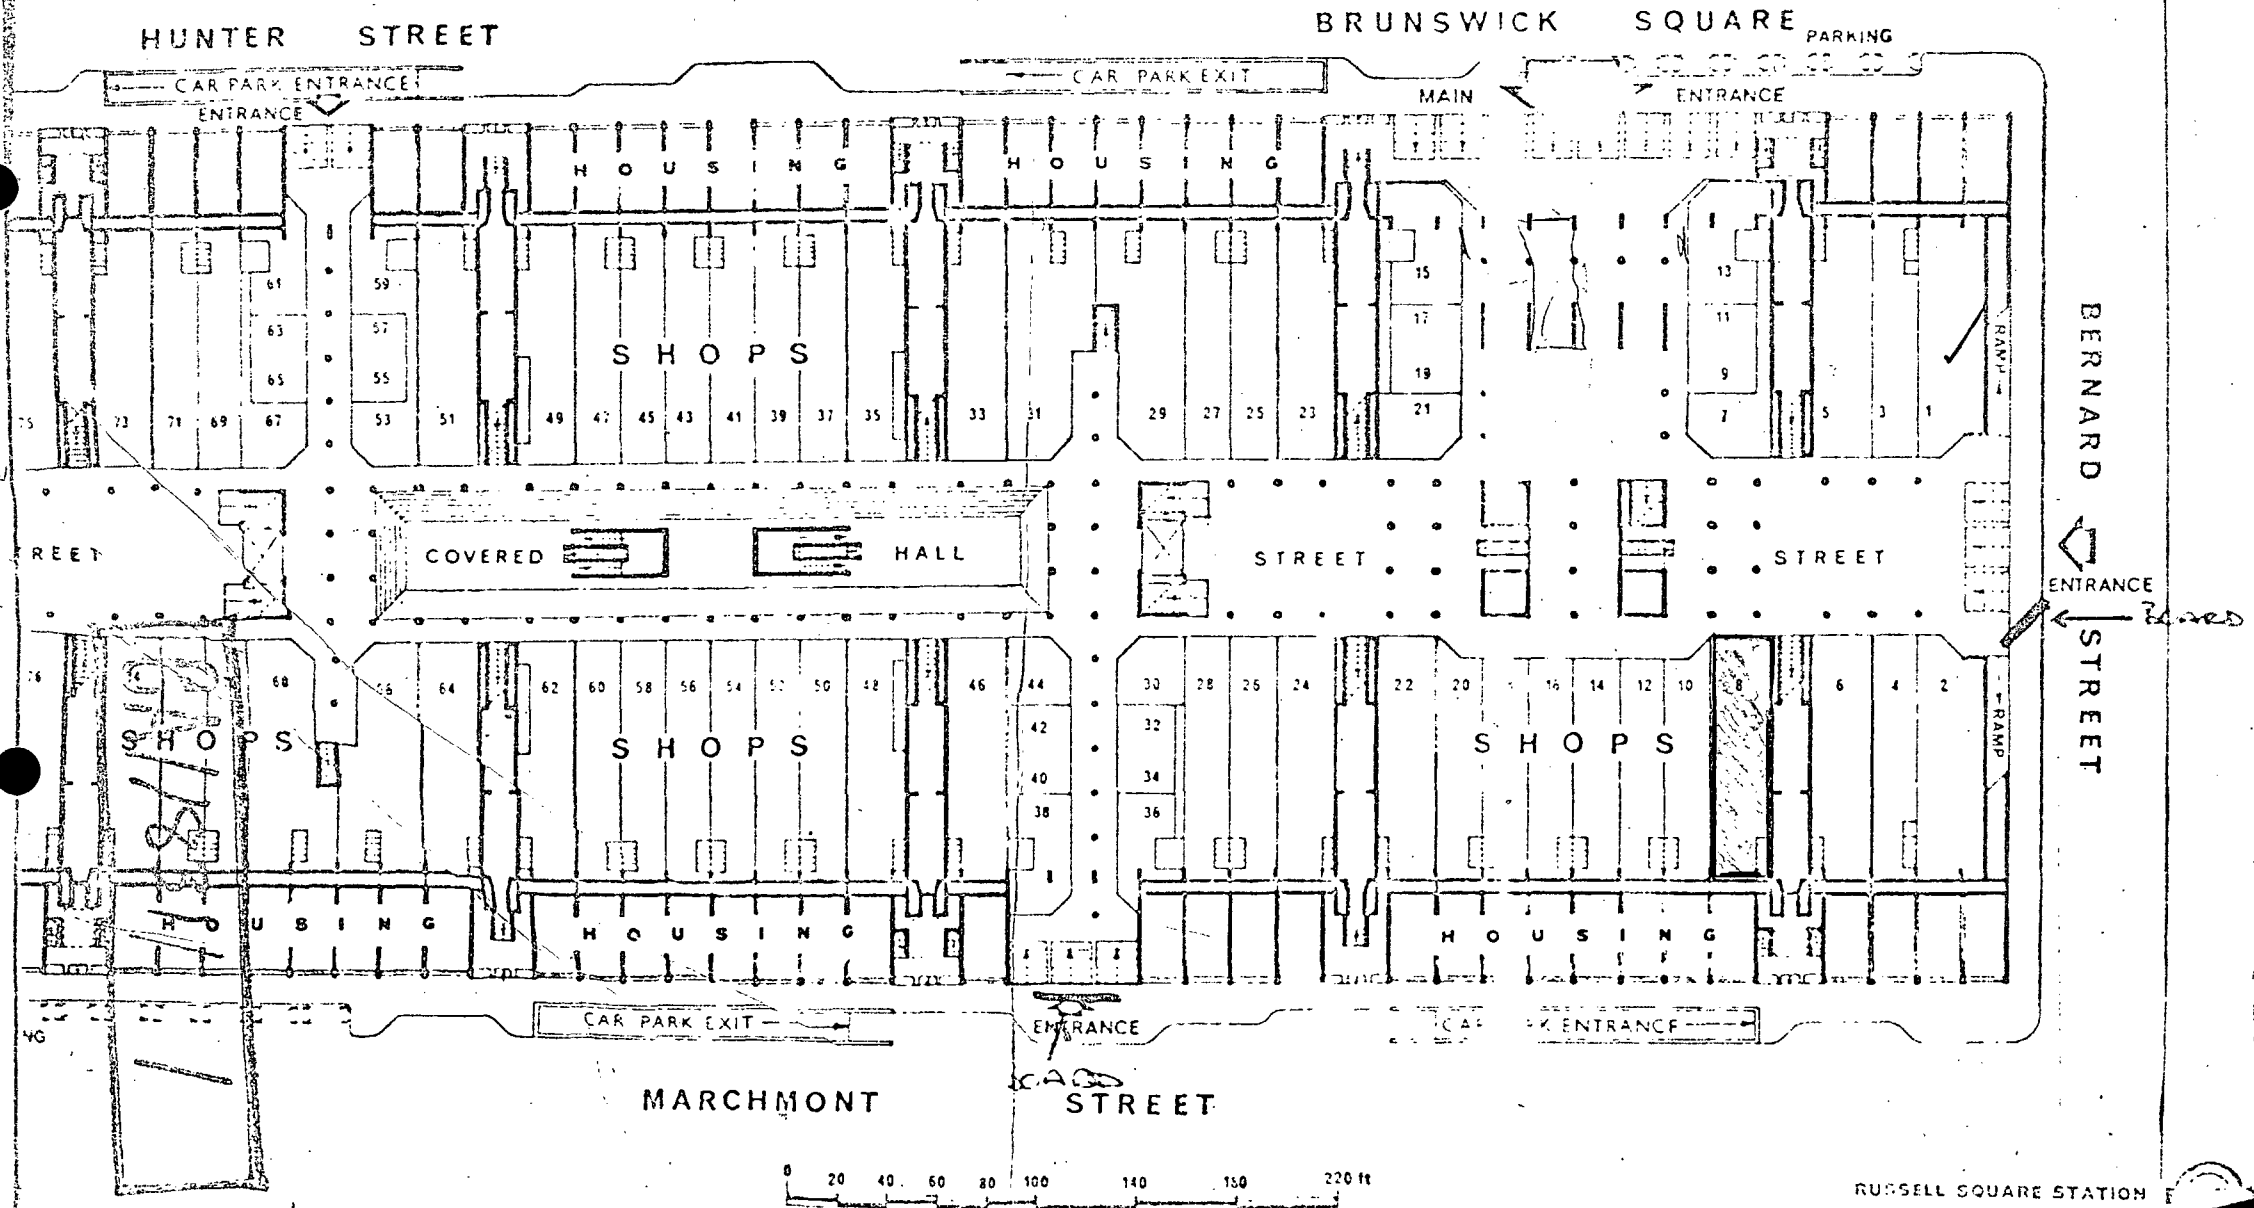

# DROPPING LEVEL PLAN

RUSSELL SQUARE STATION