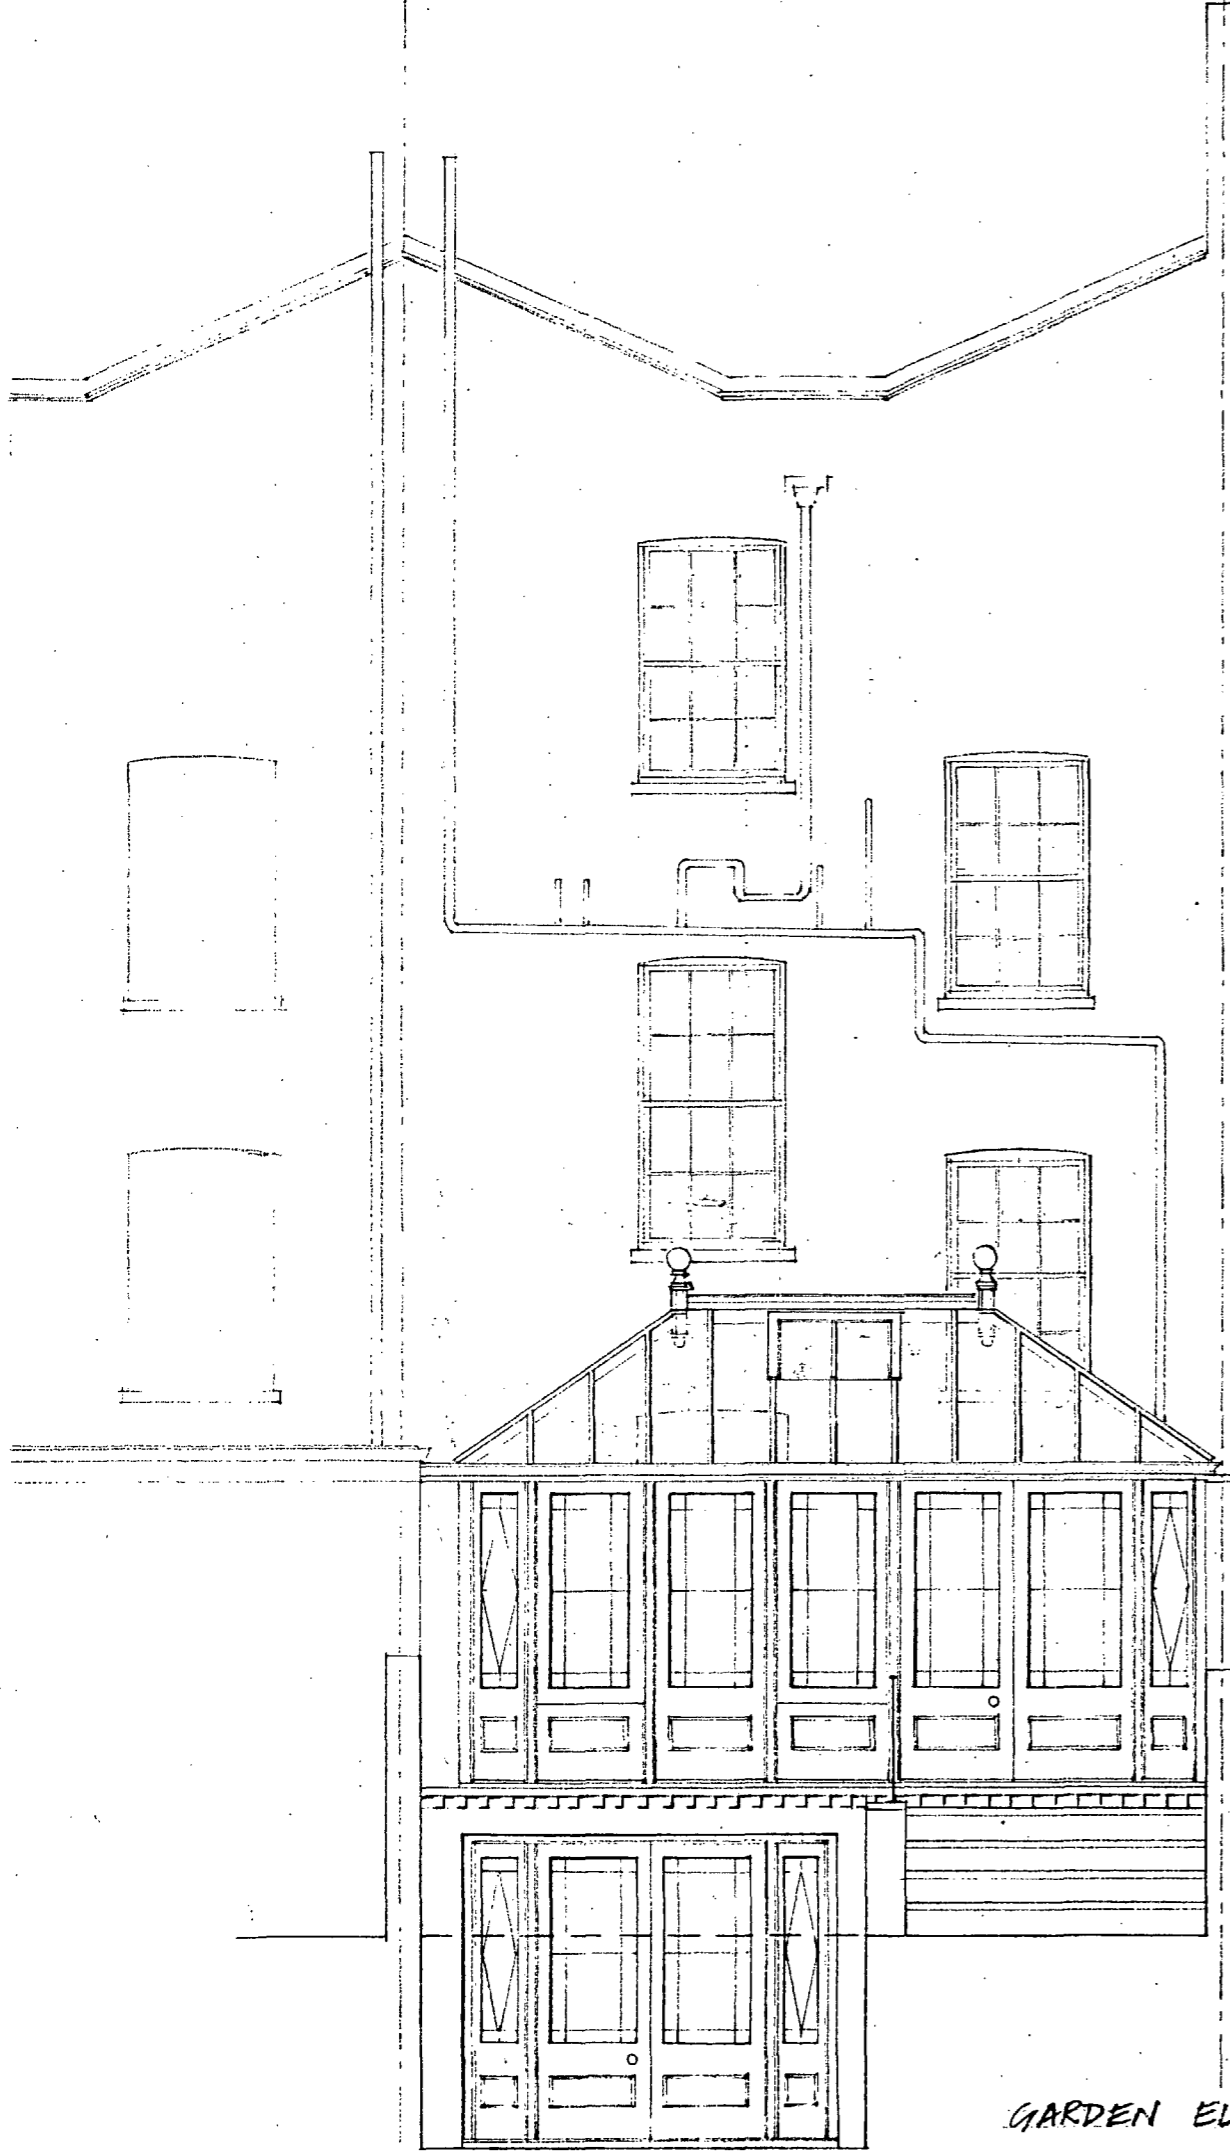

LONDON BOROUGH OF CAMDEN
 TOWN AND COUNTRY PLANNING ACTS
 13 AUG 1986
 APPROVED
 PLANS NOT APPROVED
 ON BEHALF OF THE COUNCIL

LOCATION PLAN
 AT 1:1250

TP 8601181

TOWN & COUNTRY CONSERVATORIES
 FINE GLASS BUILDINGS
 PROPOSED EXTENSION
 MR & MRS RUTHERFORD
 96 ALBERT ST
 CAMDEN
 LONDON NW1
 GROUND FL PLAN AS
 EXISTING & LOCATION PLAN
 AT 1:50 & 1:1250
 R.O4 30/6/86
 FXH