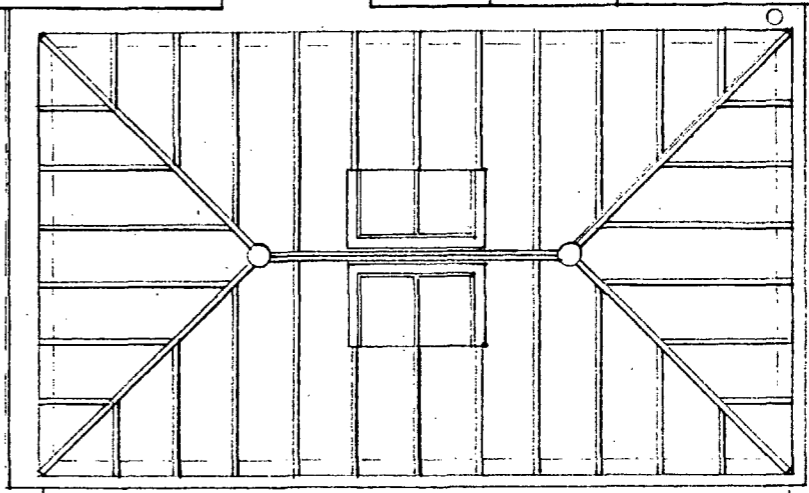

LONDON BOROUGH OF CAMDEN
TOWN AND COUNTRY PLANNING ACTS
20 AUG 1986
APPROVED
PLANS NOT APPROVED
ON BEHALF OF THE COUNCIL

LONDON BOROUGH OF CAMDEN
TOWN AND COUNTRY PLANNING ACTS
13 AUG 1986
APPROVED
PLANS NOT APPROVED
ON BEHALF OF THE COUNCIL

GARDEN ELEVATION

ROOF PLAN

GROUND PLAN TP 8601181

1. **MATERIALS**
2. EXPOSED BRICKWORK - RENDERED AND PAINTED WHITE
   - CONSERVATORY AND BASEMENT SCREEN DOORS - GLAZING BETWEEN WHITE PAINTED TIMBER, WHITE POWDER COATED ALUMINIUM. ROOF CANALS.

LONDON BOROUGH OF CAMDEN
TOWN AND COUNTRY PLANNING ACTS
10 SEP 1986
APPROVED
PLANS NOT APPROVED
ON BEHALF OF THE COUNCIL

TOWN & COUNTRY CONSERVATORIES
FINE GLASS BUILDINGS
PROPOSED CONSERVATORY FOR MRS MRS RUTHERFORD
96 ALBERT ST.
CAMDEN
LONDON NW1
PLANS & ELEVATION
AT 1:50
R O I JUNE 10th 86
PNA