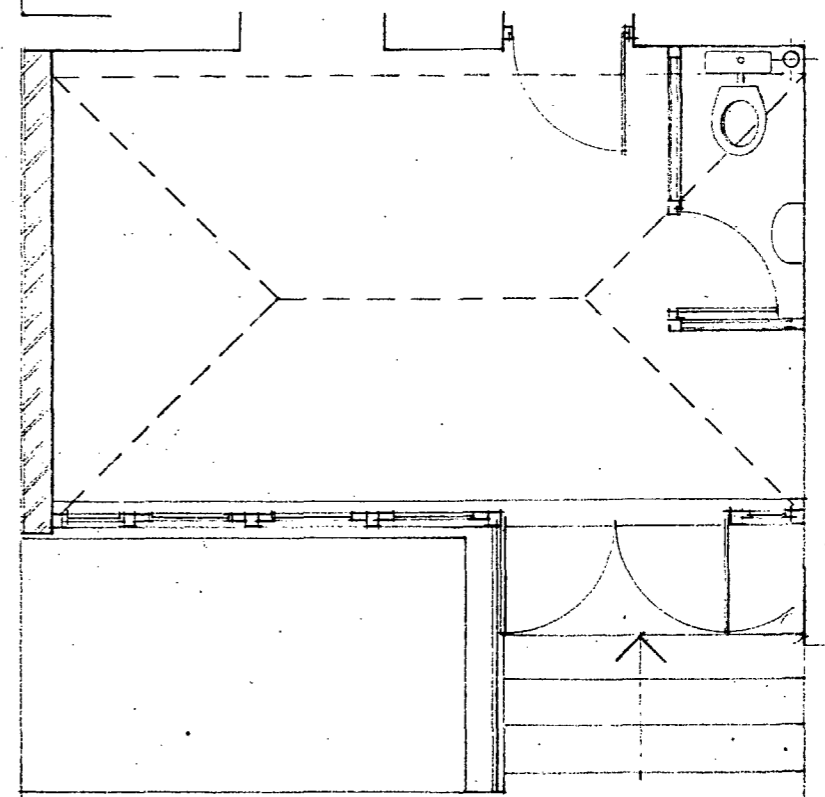

GROUND PLAN TP 8601181

1. **MATERIALS**
2. EXPOSED BRICKWORK - RENDERED AND PAINTED WHITE
   - CONSERVATORY AND BASEMENT SCREEN DOORS - GLAZING BETWEEN WHITE PAINTED TIMBER, WHITE POWDER COATED ALUMINIUM. ROOF CANALS.

LONDON BOROUGH OF CAMDEN
TOWN AND COUNTRY PLANNING ACTS
10 SEP 1986
APPROVED
PLANS NOT APPROVED
ON BEHALF OF THE COUNCIL

TOWN & COUNTRY CONSERVATORIES
FINE GLASS BUILDINGS
PROPOSED CONSERVATORY FOR MRS MRS RUTHERFORD
96 ALBERT ST.
CAMDEN
LONDON NW1
PLANS & ELEVATION
AT 1:50
R O I JUNE 10th 86
PNA