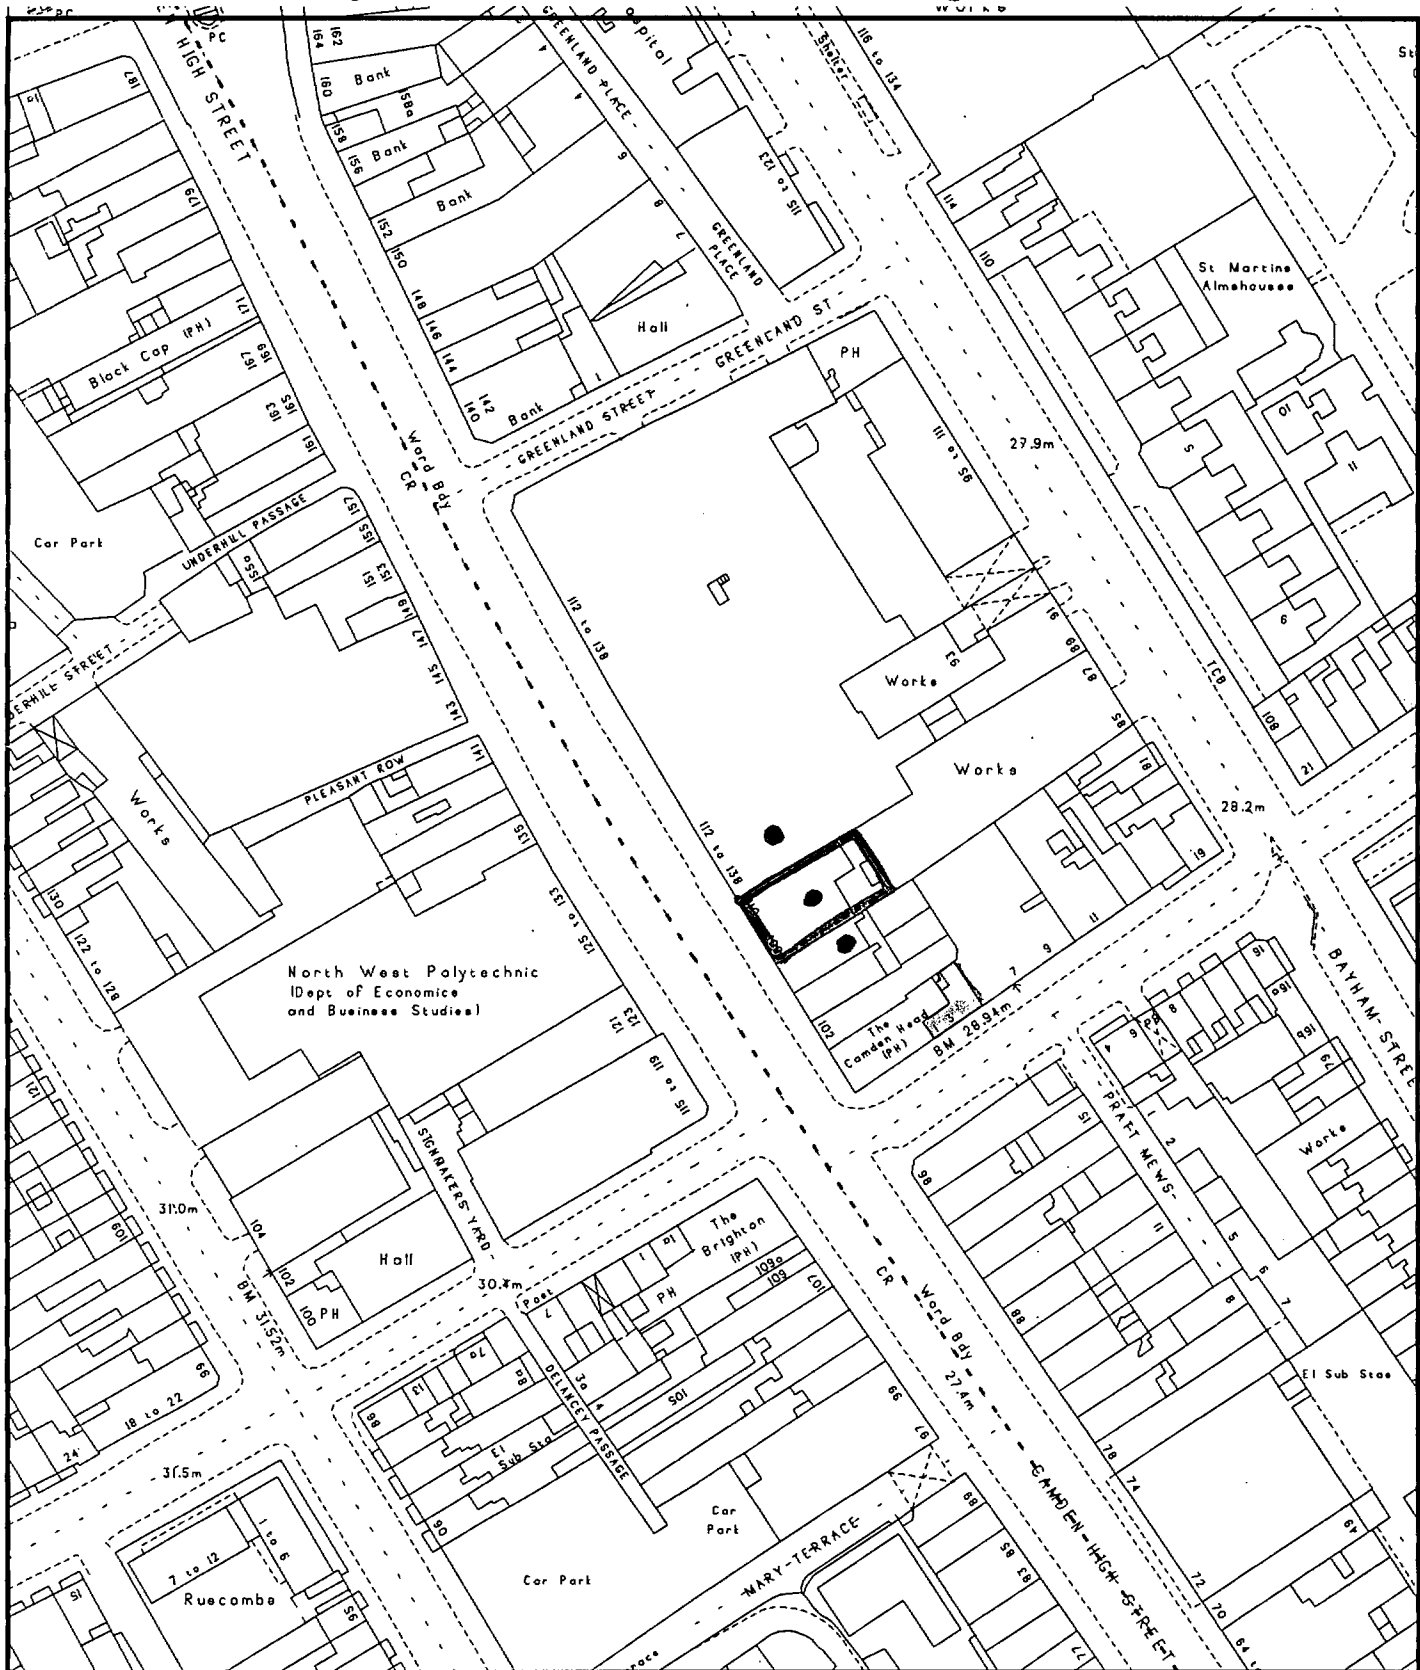

2082

5 *

108-110 Camden High Street

London Borough of Camden

Planning Transport & Employment Service
 Town Hall Extension
 Argyle Street Entrance
 London WC1H 8EQ

TP9200724