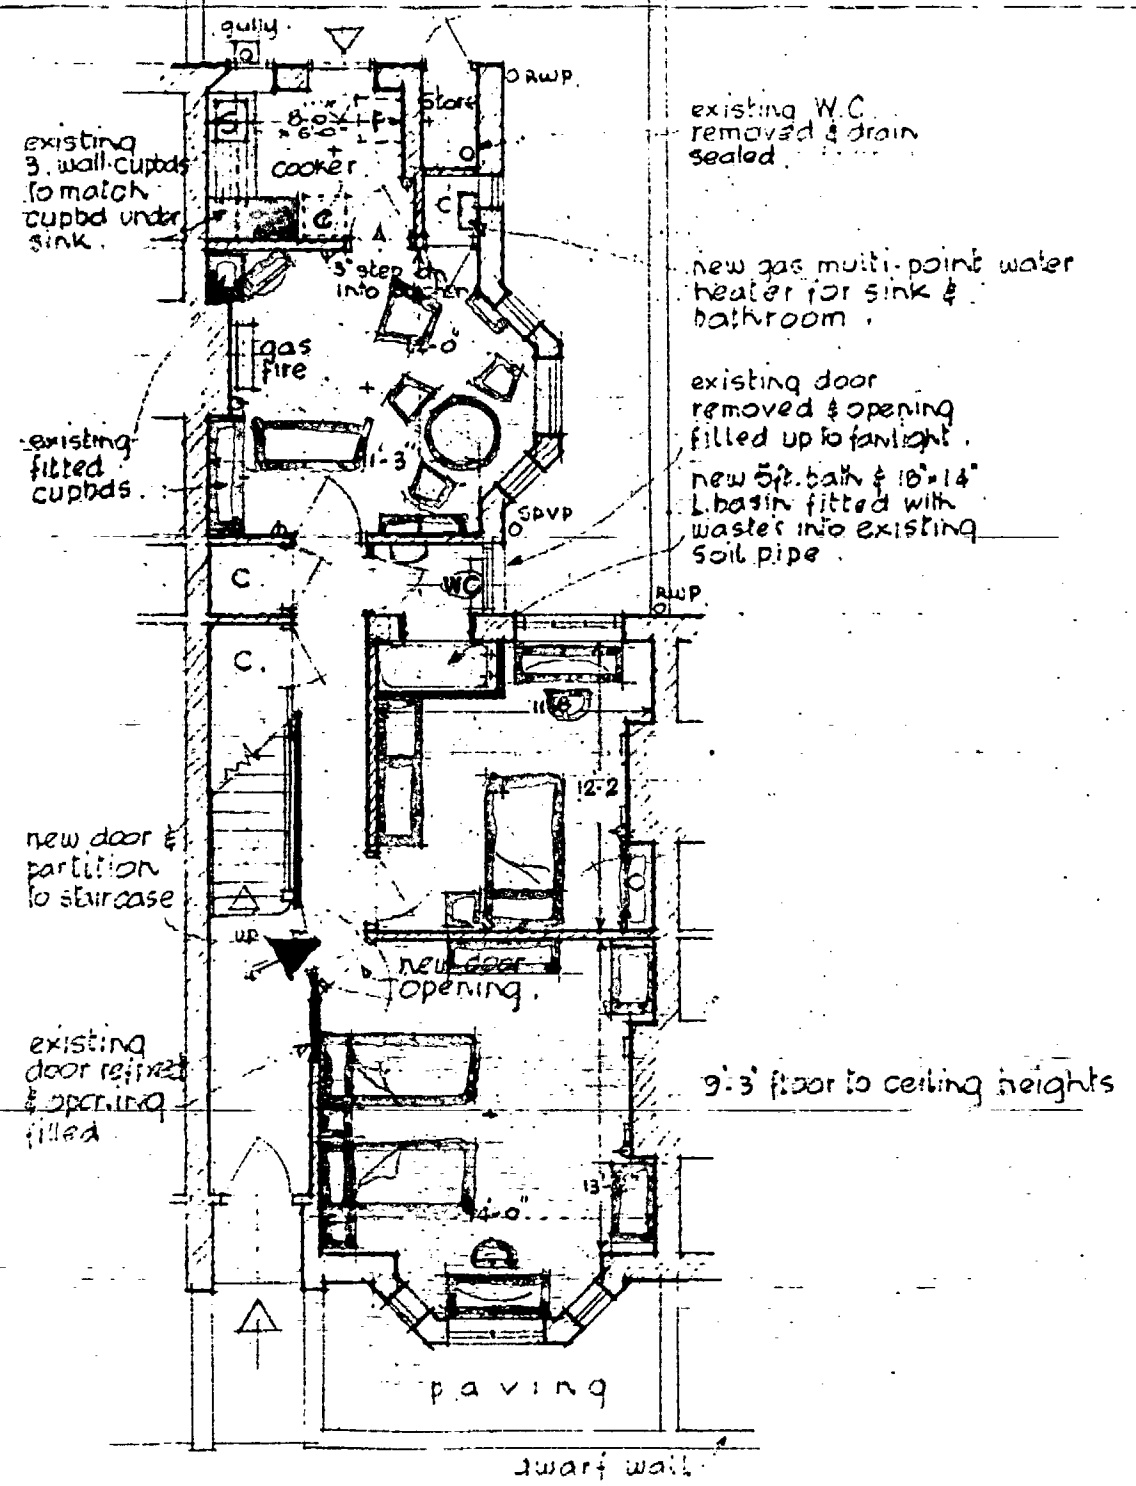

99 college lane
NW3

high brick walling

building

paved yard

LONDON BOROUGH OF CAMDEN
TOWN AND COUNTRY PLANNING ACTS
9 NOV 1982
PLANS APPROVED
ON BEHALF OF THE COUNCIL

CTP/12/22/25/34965(2)

GROUND FLOOR PLAN

FIRST FLOOR PLAN

SECOND FLOOR PLAN

NOTE:
Electric light points shown +