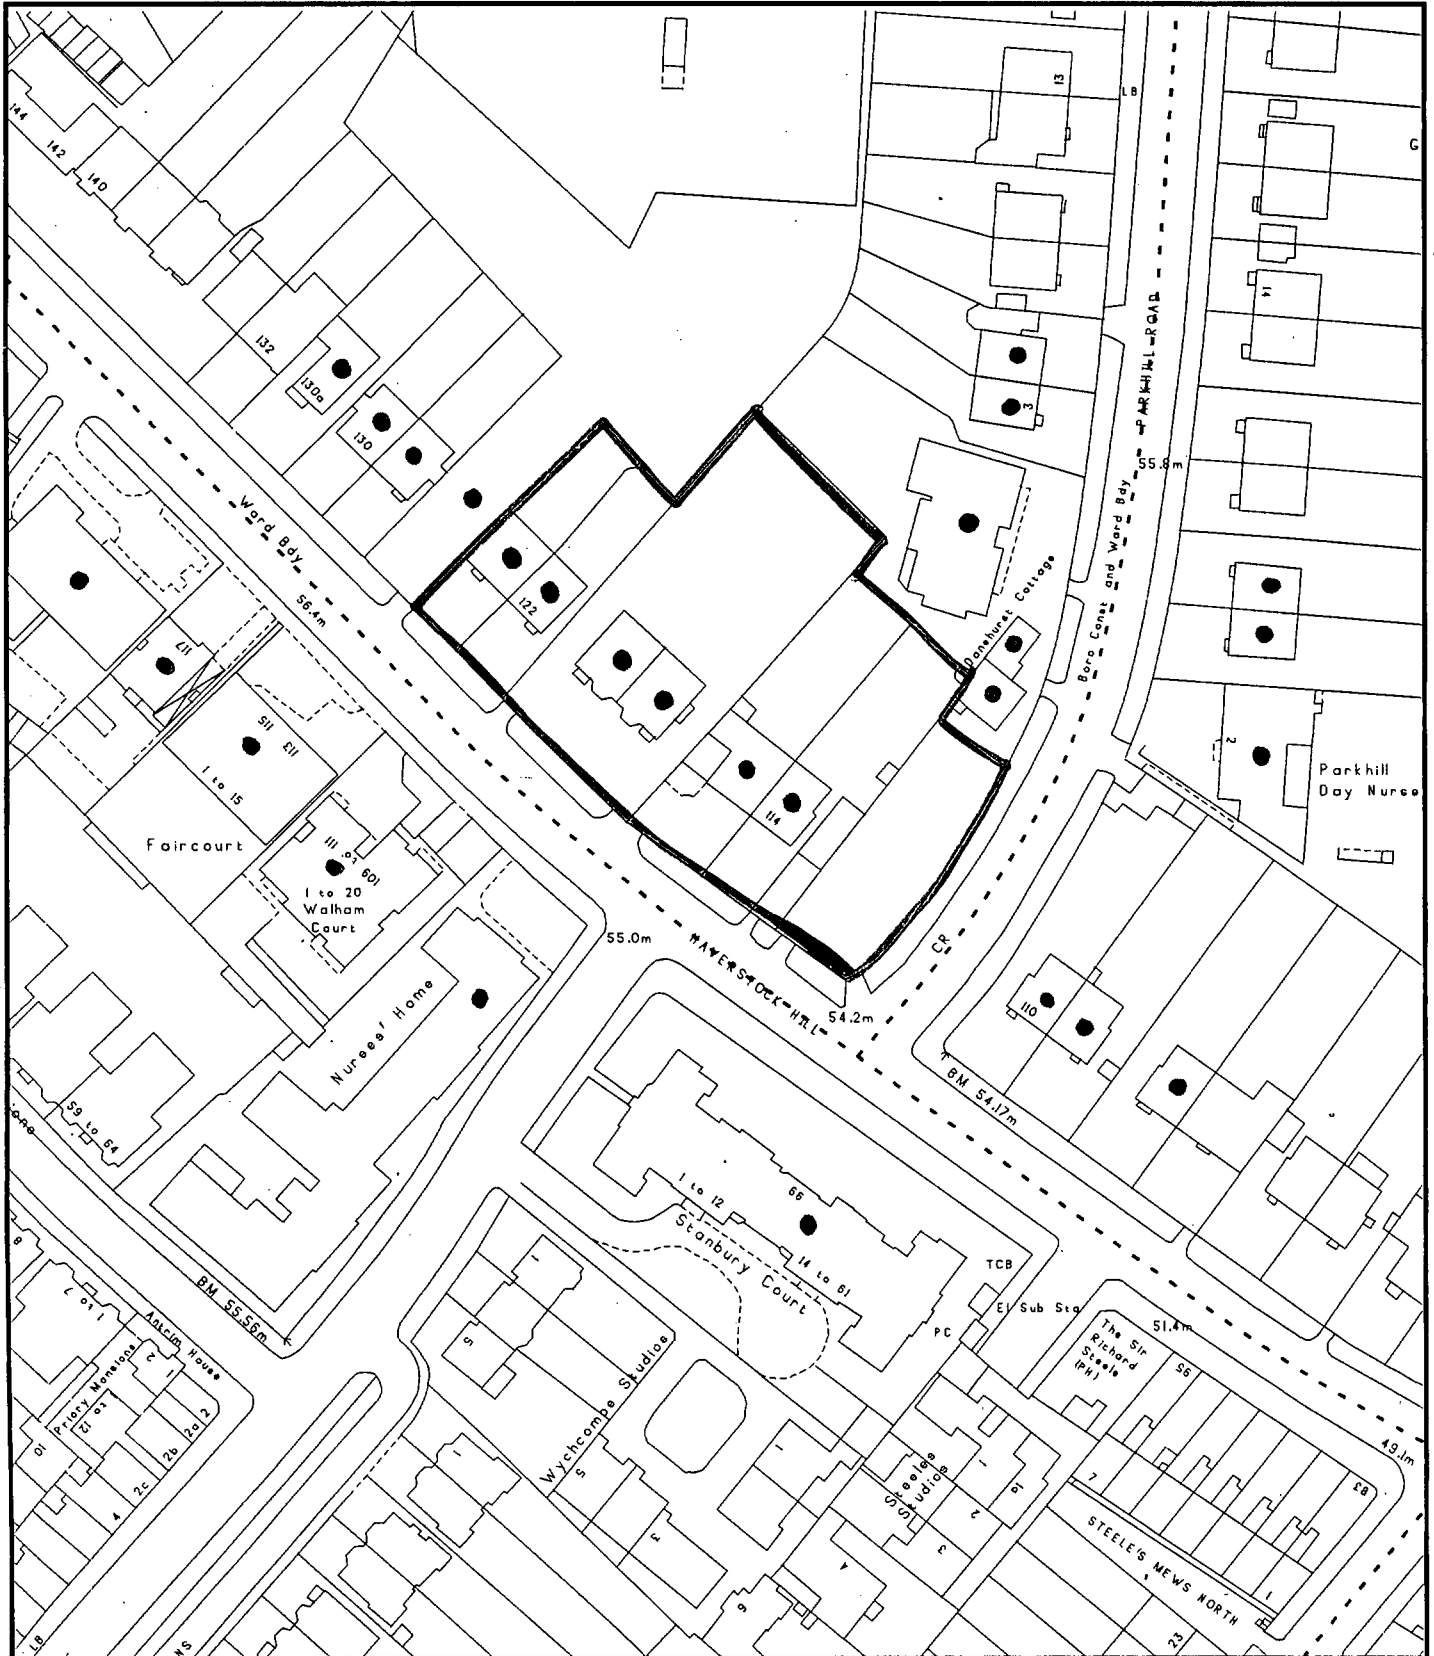

stay

112-124 Hammerslock Hill

London Borough of Camden

+ 3 SITE NOTICES

Planning Transport & Health Services  
Town Hall Extension  
Argyle Street Entrance  
London WC1H 8EQ