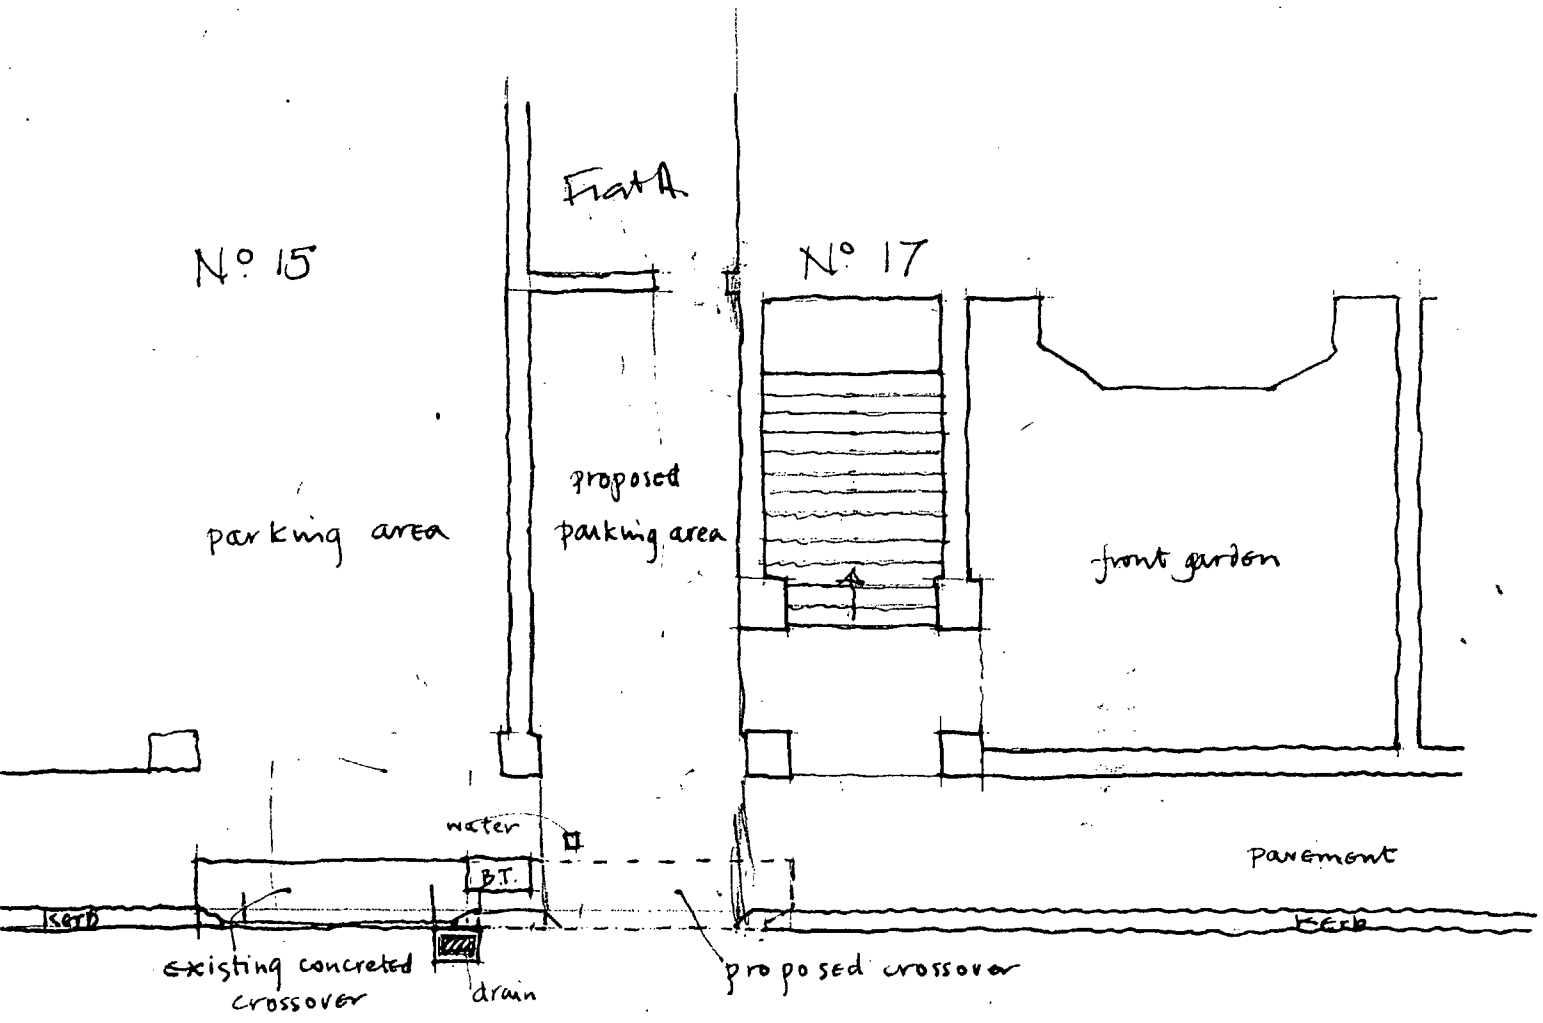

W.I.T.H.D.R.A.W.N

TP9400186

PROPOSED CROSSOVER at 17 LANCASTER GROVE LONDON NW3 4EW  
Scale 1:100