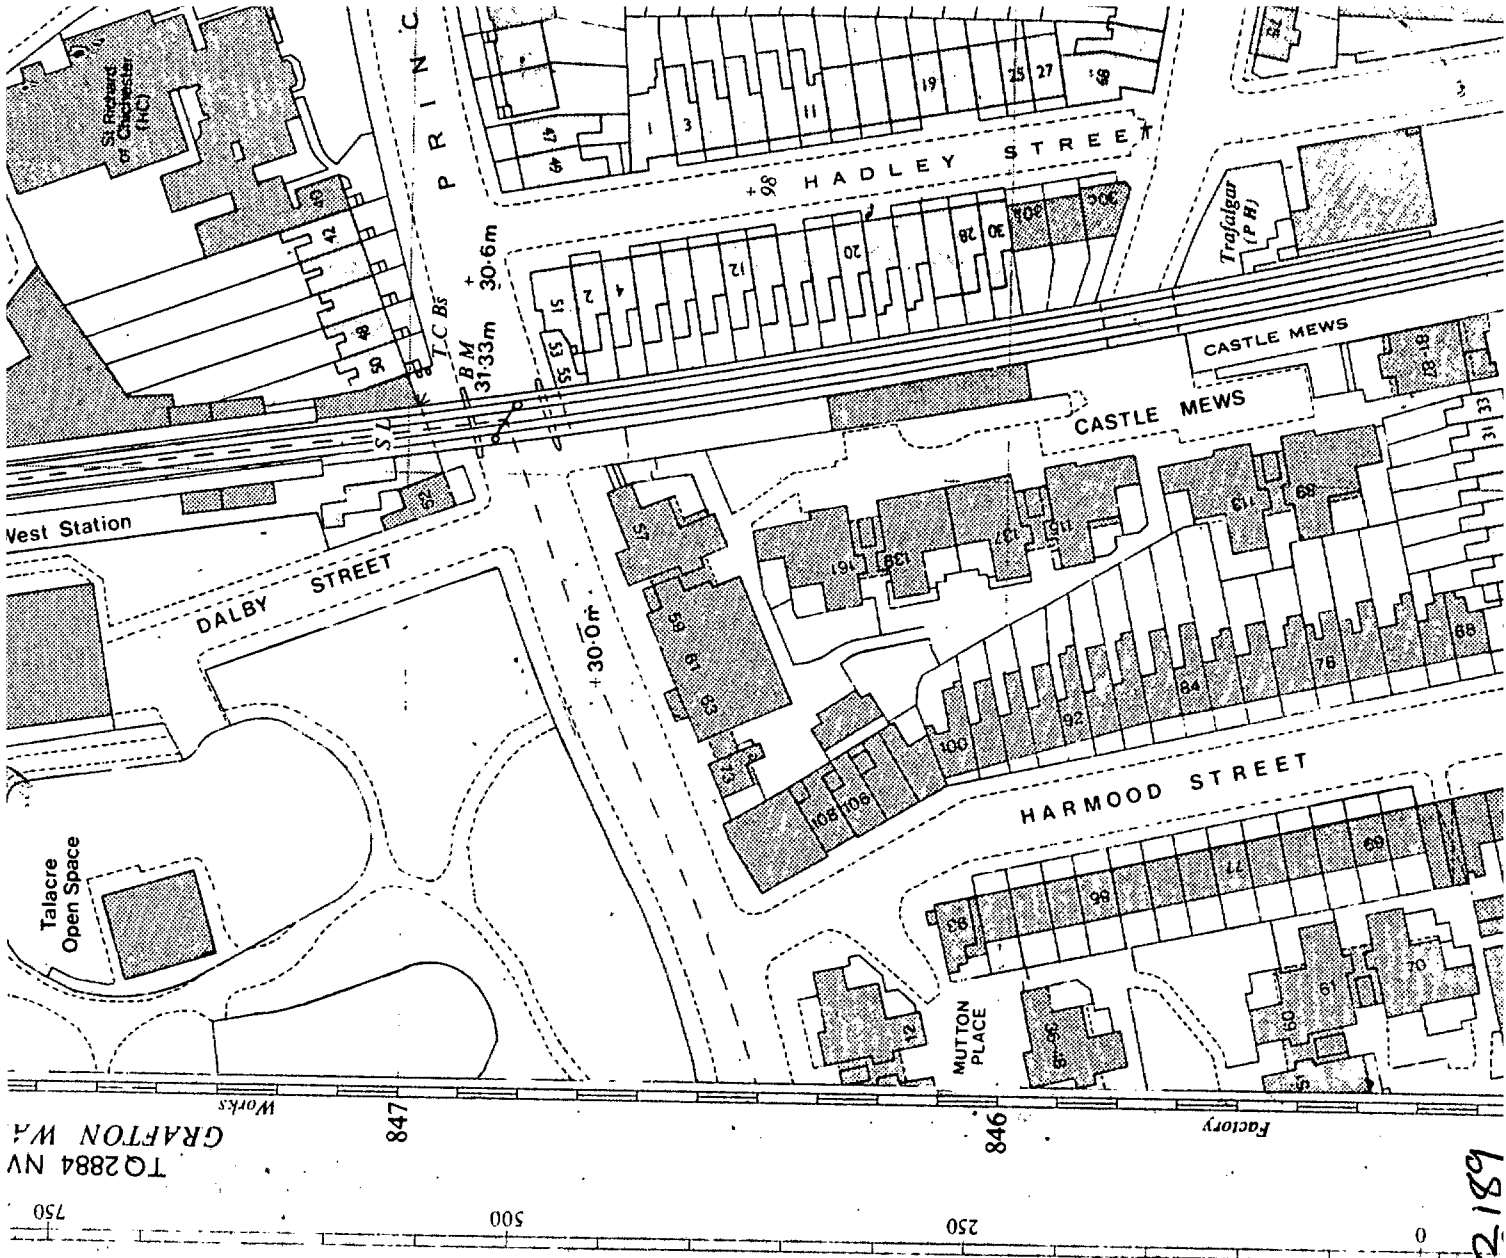

**London Borough of Camden**  
**Town and Country Planning Act 1971 (sections 36 & 37)**  
**APPLICATION DATED .....**

Premises *73 Prince of Wales Road, NWS*  
Verged RED above

Scale *1:1250*

TQ2884 NV  
 CRAFTON W.A.  
 Works

847

846

Factory

APP NO. 8802/189