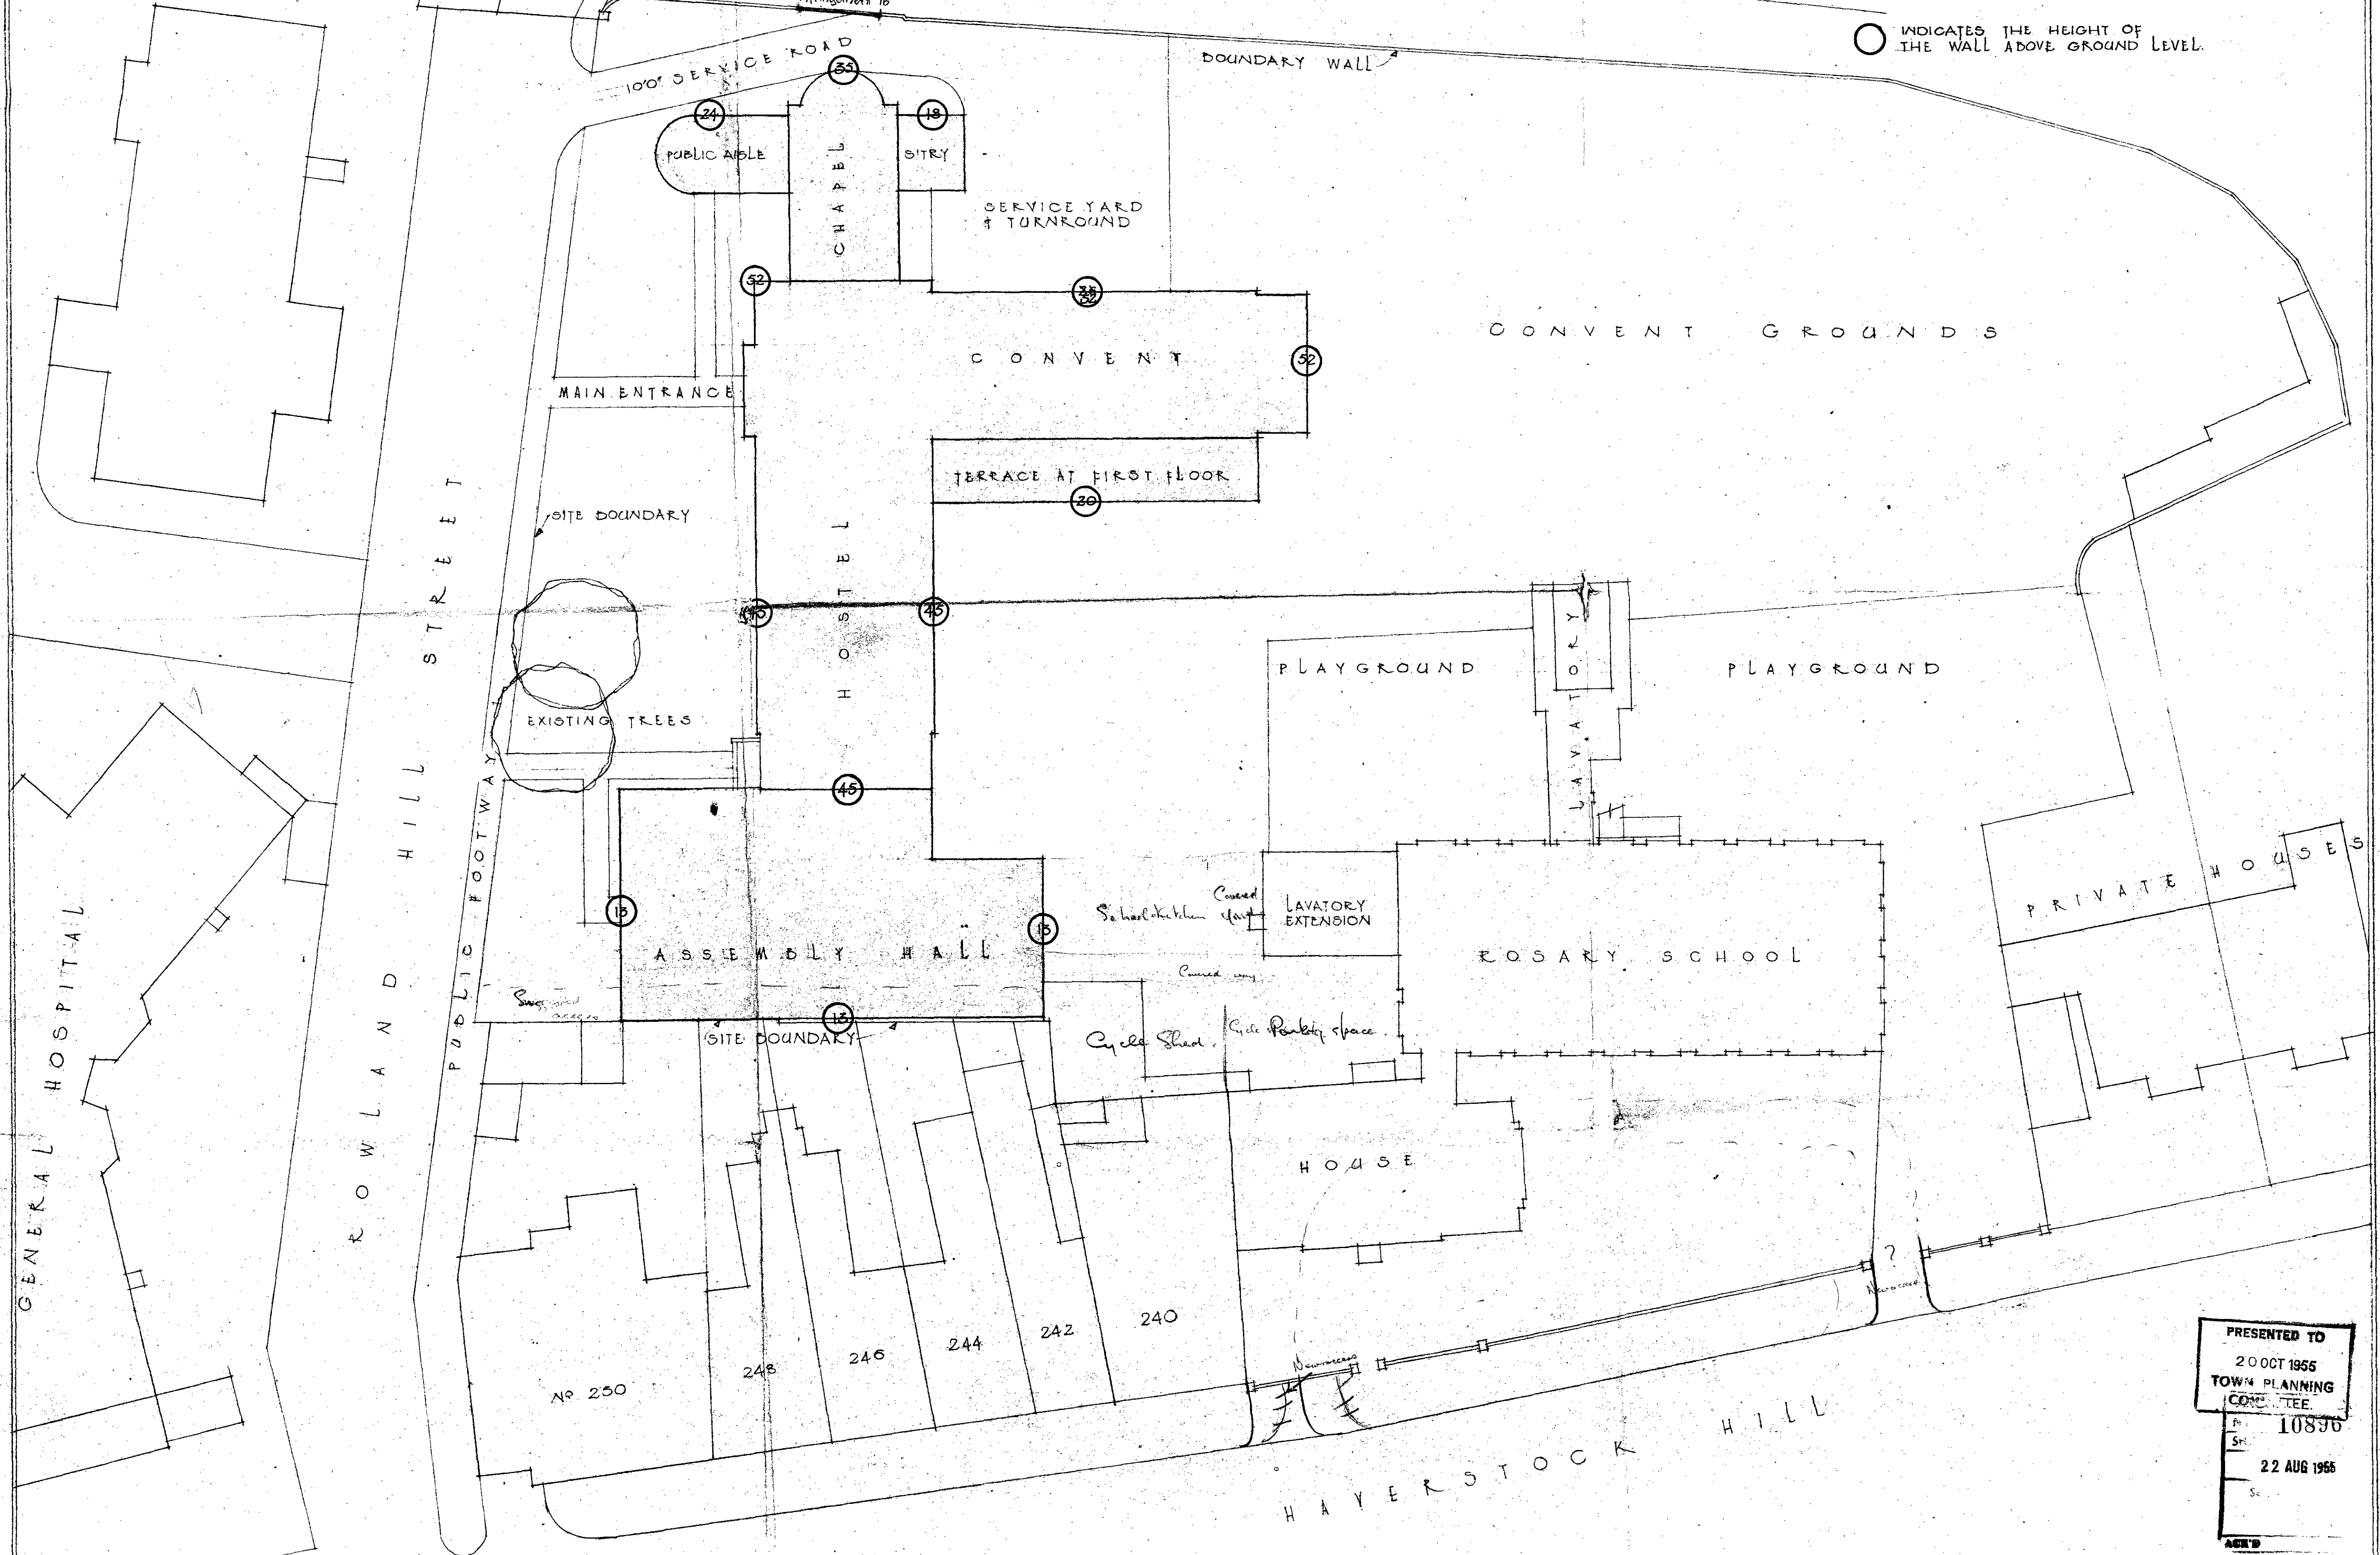

NORTH

WESTERN

FEVER

HOSPITAL

GROUND S

○ INDICATES THE HEIGHT OF THE WALL ABOVE GROUND LEVEL.

PRESENTED TO
20 OCT 1955
TOWN PLANNING
COM. TEE.
10836
22 AUG 1955
ACB'D