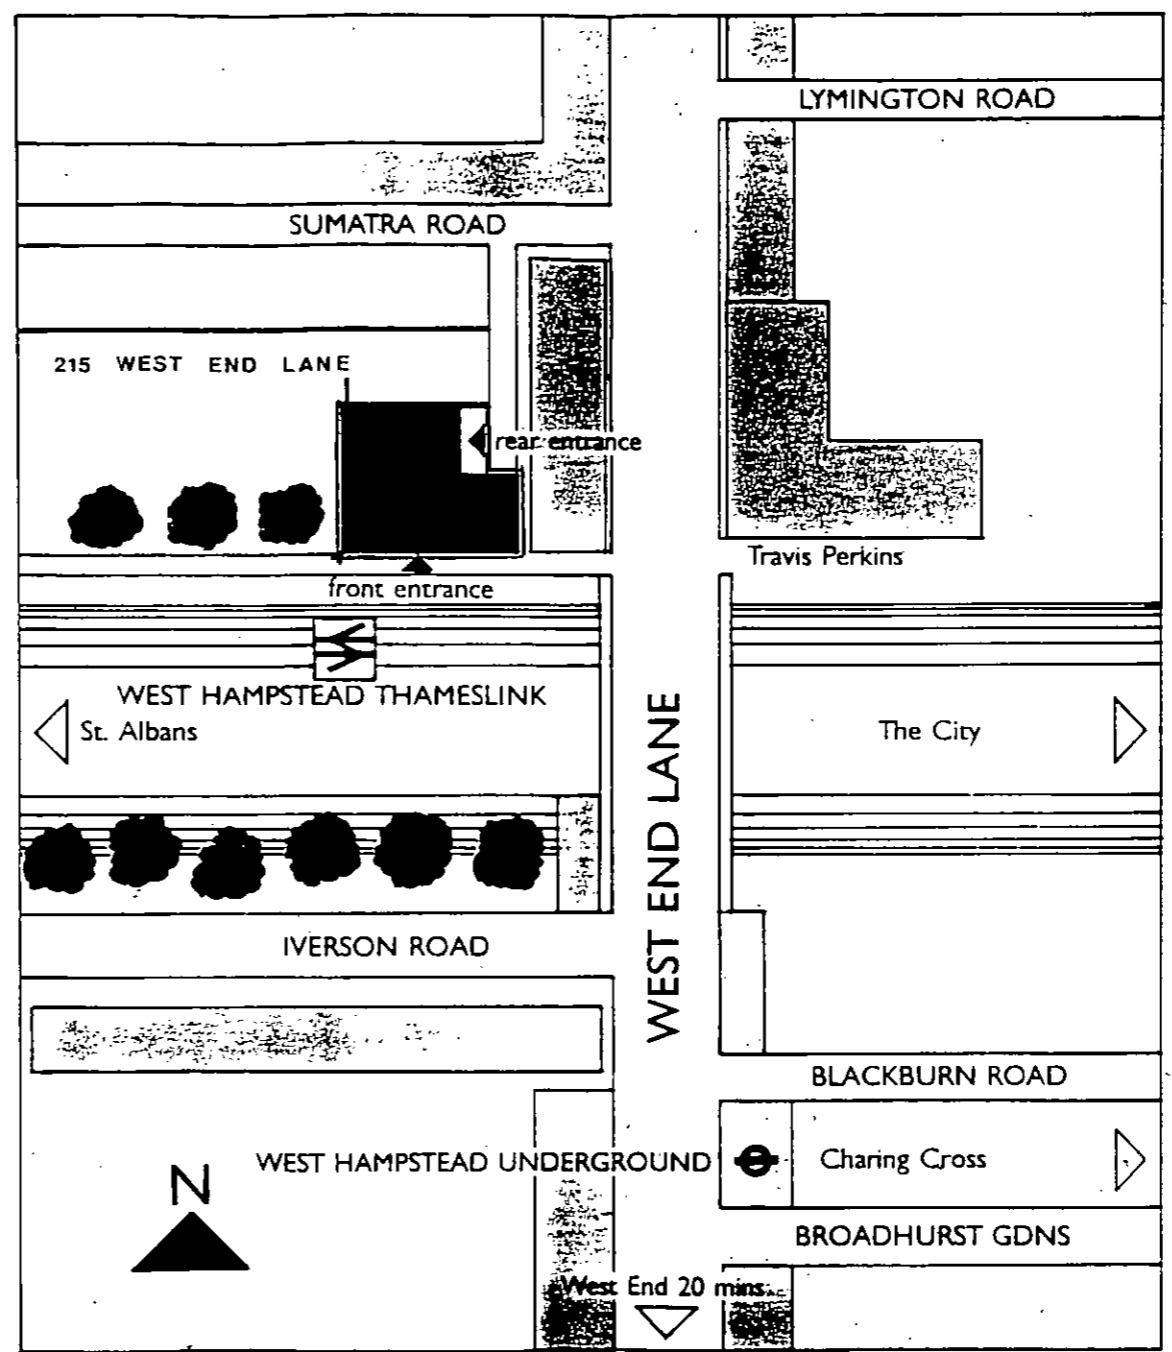

*Unit 2 215 West End Lane*

# London Borough of Camden

Planning Transport & Health Services  
 Town Hall Extension  
 Argyle Street Entrance  
 London WC1H 8EQ

**MP9300367** 94

TP9300367

LOCATION PLAN nts

**PANK HART ARCHITECTS**

215 West End Lane London NW6 1XJ Tel 071 431 4282 Fax 071 794 0509

DRAWING PROJECT ADDRESS	LOCATION PLAN
DRAWING NO.	3024 / D 105
SCALE	1:100
DATE	MARCH 1993