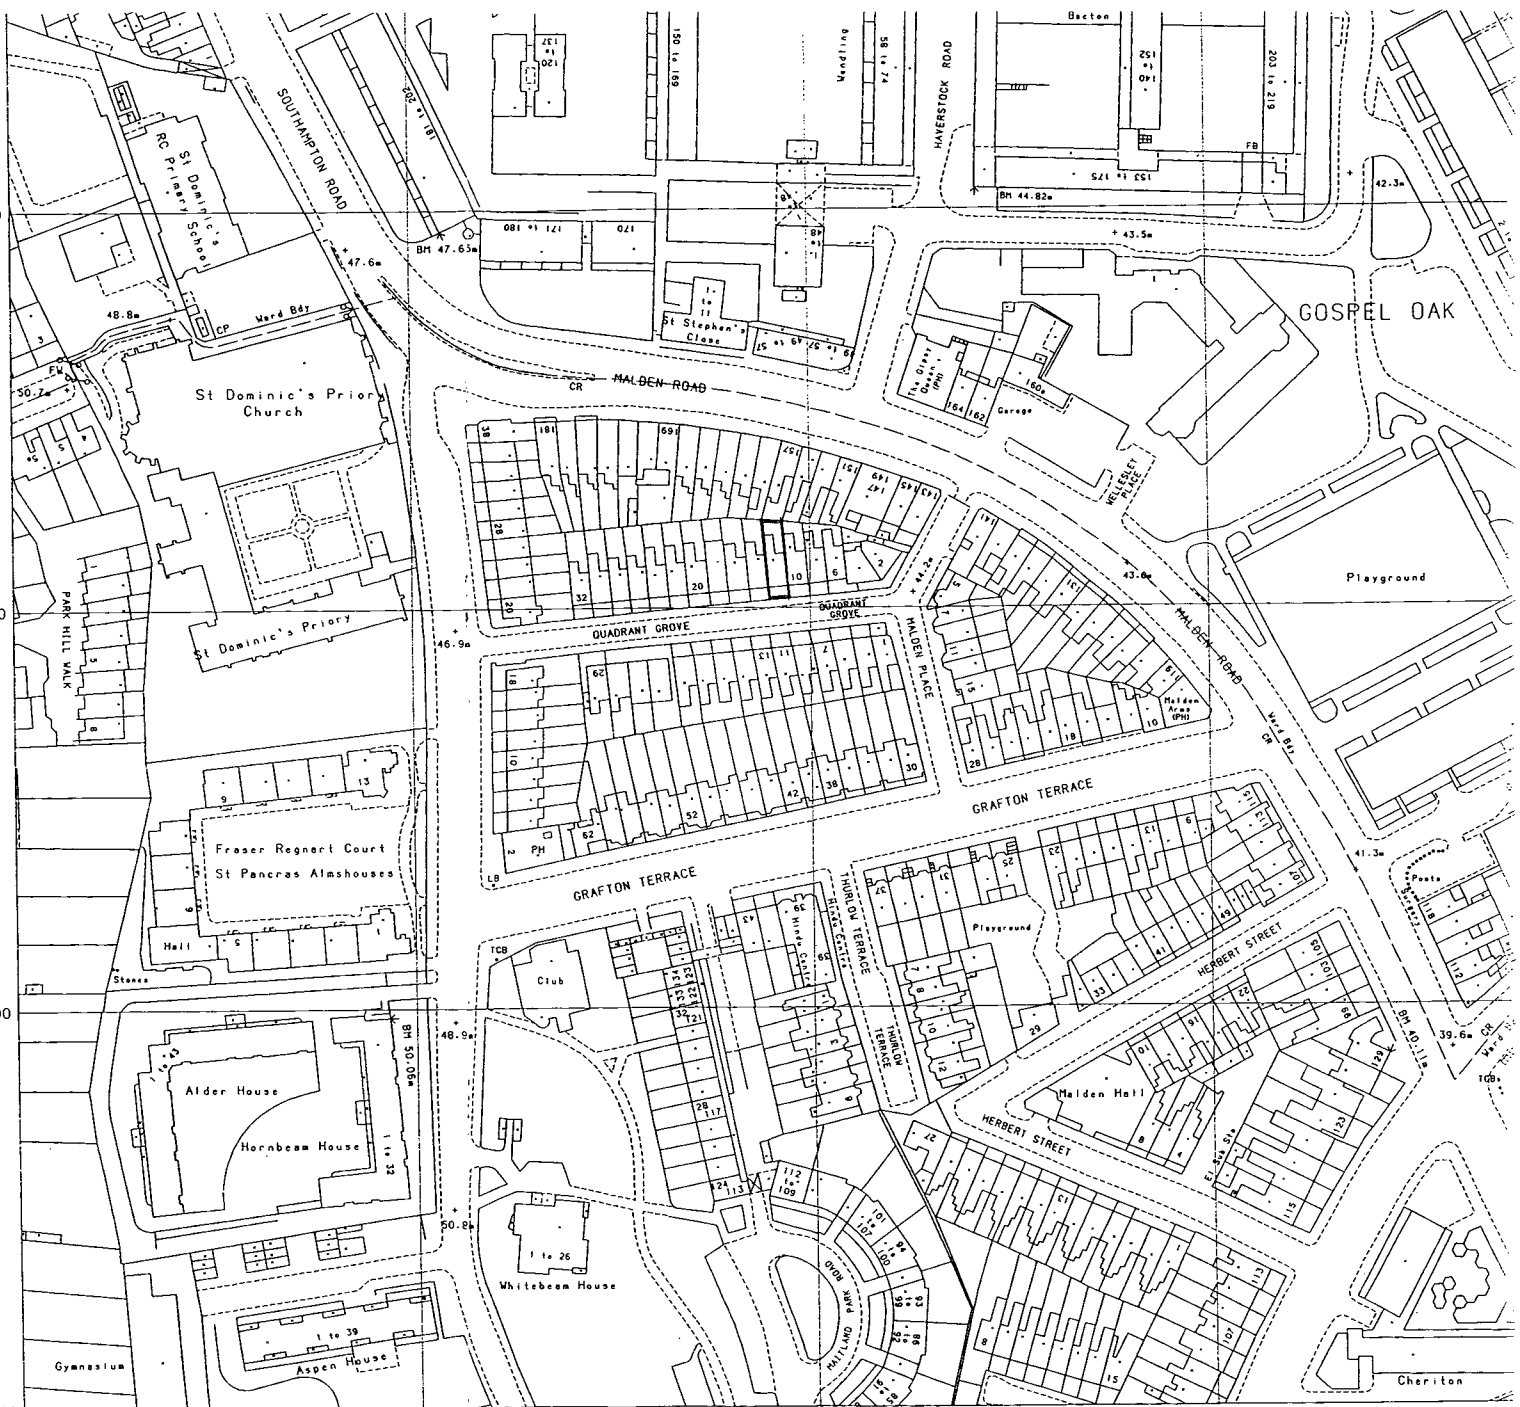

12 Quadrant Grove,

London Borough of Camden

PL / 9200301

Planning Transport & Employment Service
 Town Hall Extension
 Argyle Street Entrance
 London WC1H 8EQ

TP9200301

REV	DESCRIPTION	DATE
JOB	12 QUADRANT GROVE LONDON NW5	
PETER SHARRATT ARCHITECT		TITLE
SCALE 1:1250		DATE MARCH 92
DRG. NO NP-03		DRAWN BY
		REV

184900

900

52800

100

527801