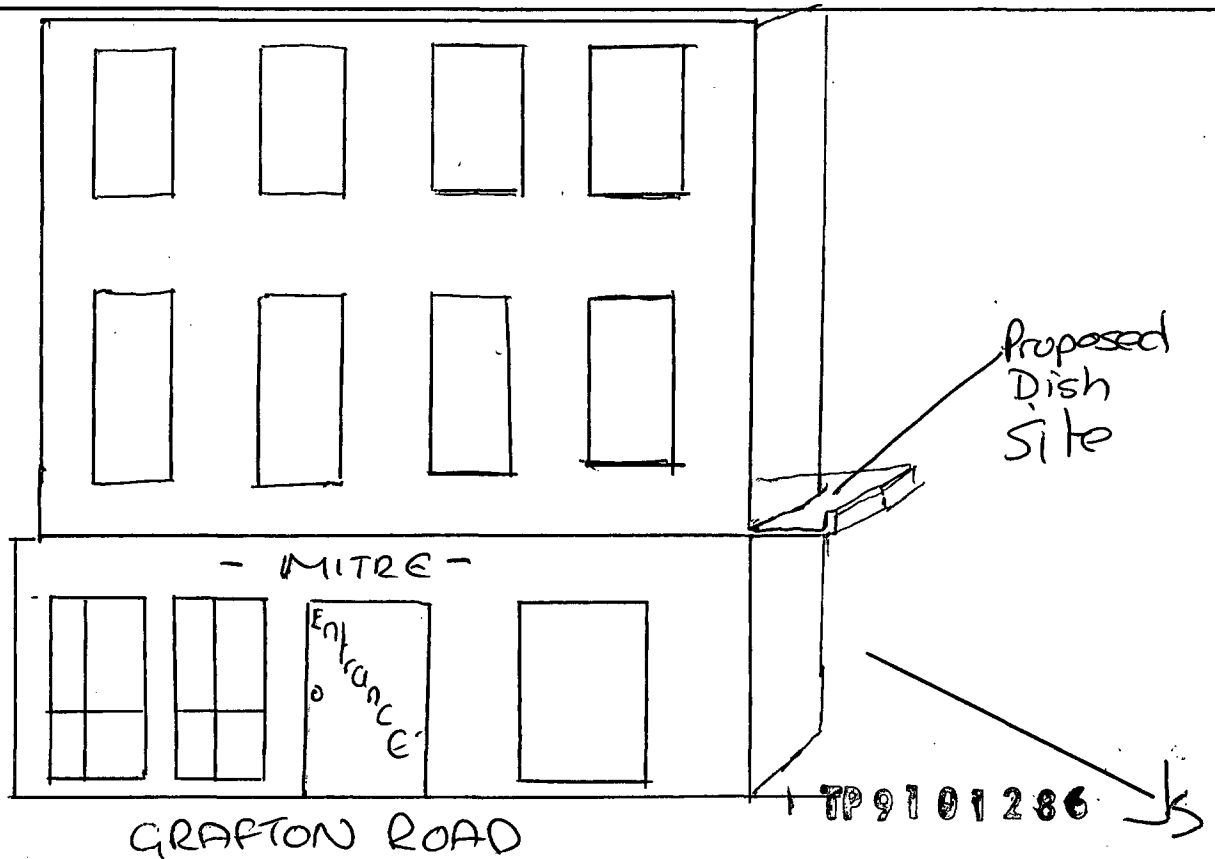

Pub - The Mitre

Address - 242 Grafton St, Kentish town, London, NW5 4AN.

Aerial view

GRAFTON ROAD

242 GRAFTON ST

SIDE VIEW

DISH SITE

MITRE PH

TP9101286

The Mitre Public House  
242 Grafton Rd, Kentish Town, London, NW5 4AN

Front View

242 Grafton St. Turkish Town, LONDON, NWS 4AN

Front View