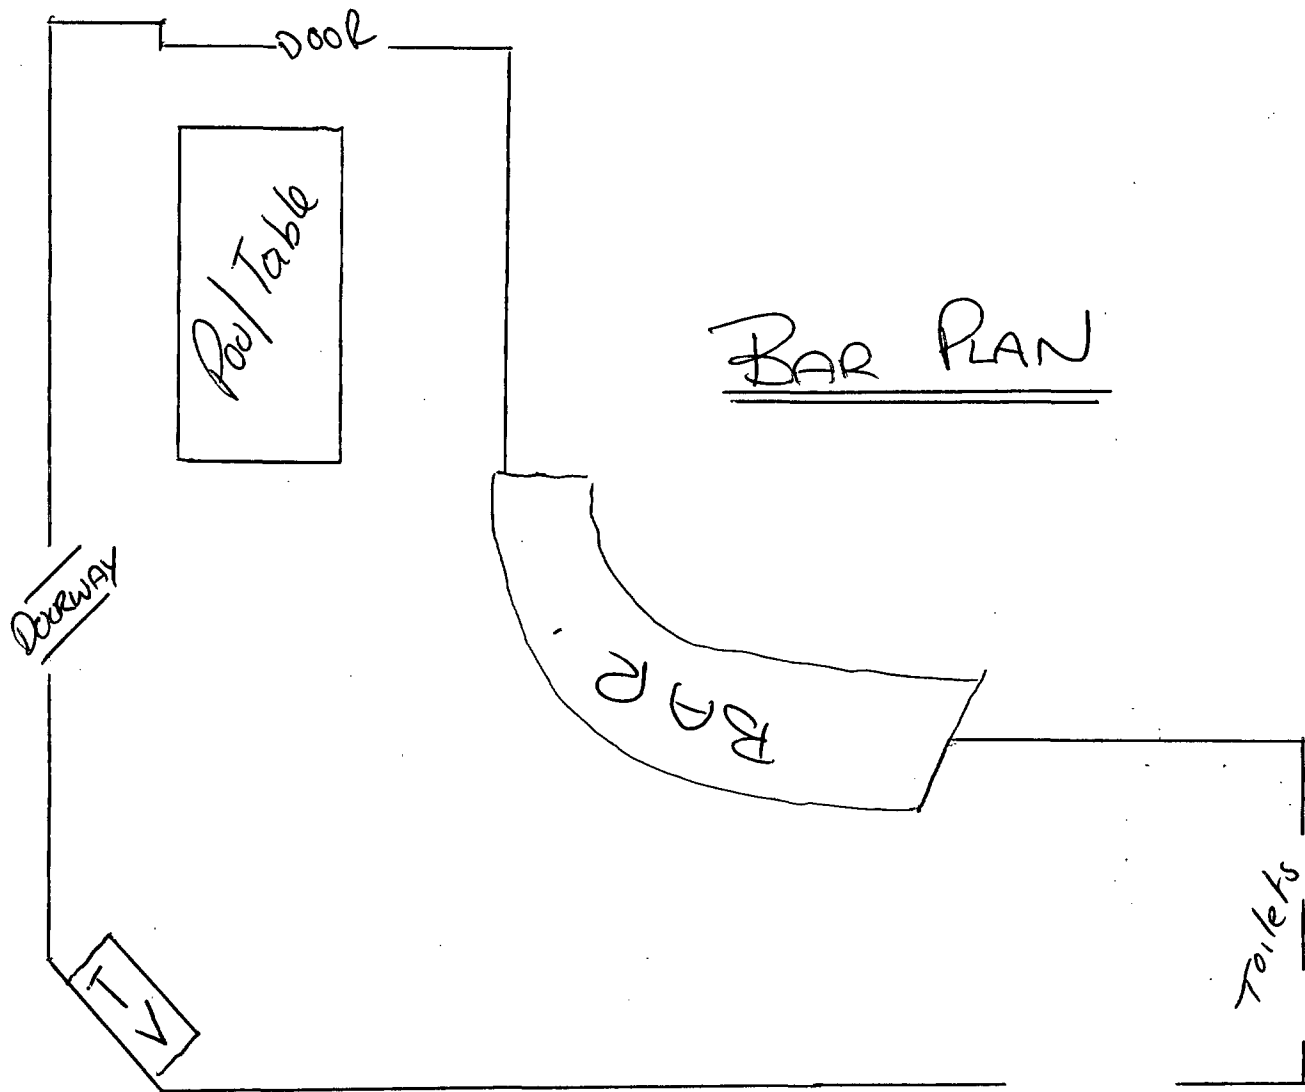

Pub - The Mitre

Address - 242 Grafton St, Kentish town, London, NW5 4AN.

Aerial view

GRAFTON ROAD

242 GRAFTON ST

SIDE VIEW

DISH SITE

MITRE PH

TP9101286

The Mitre Public House  
242 Grafton Rd, Kentish Town, London, NW5 4AN

Front View

242 Grafton St. Turkish Town, LONDON, NWS 4AN

Front View