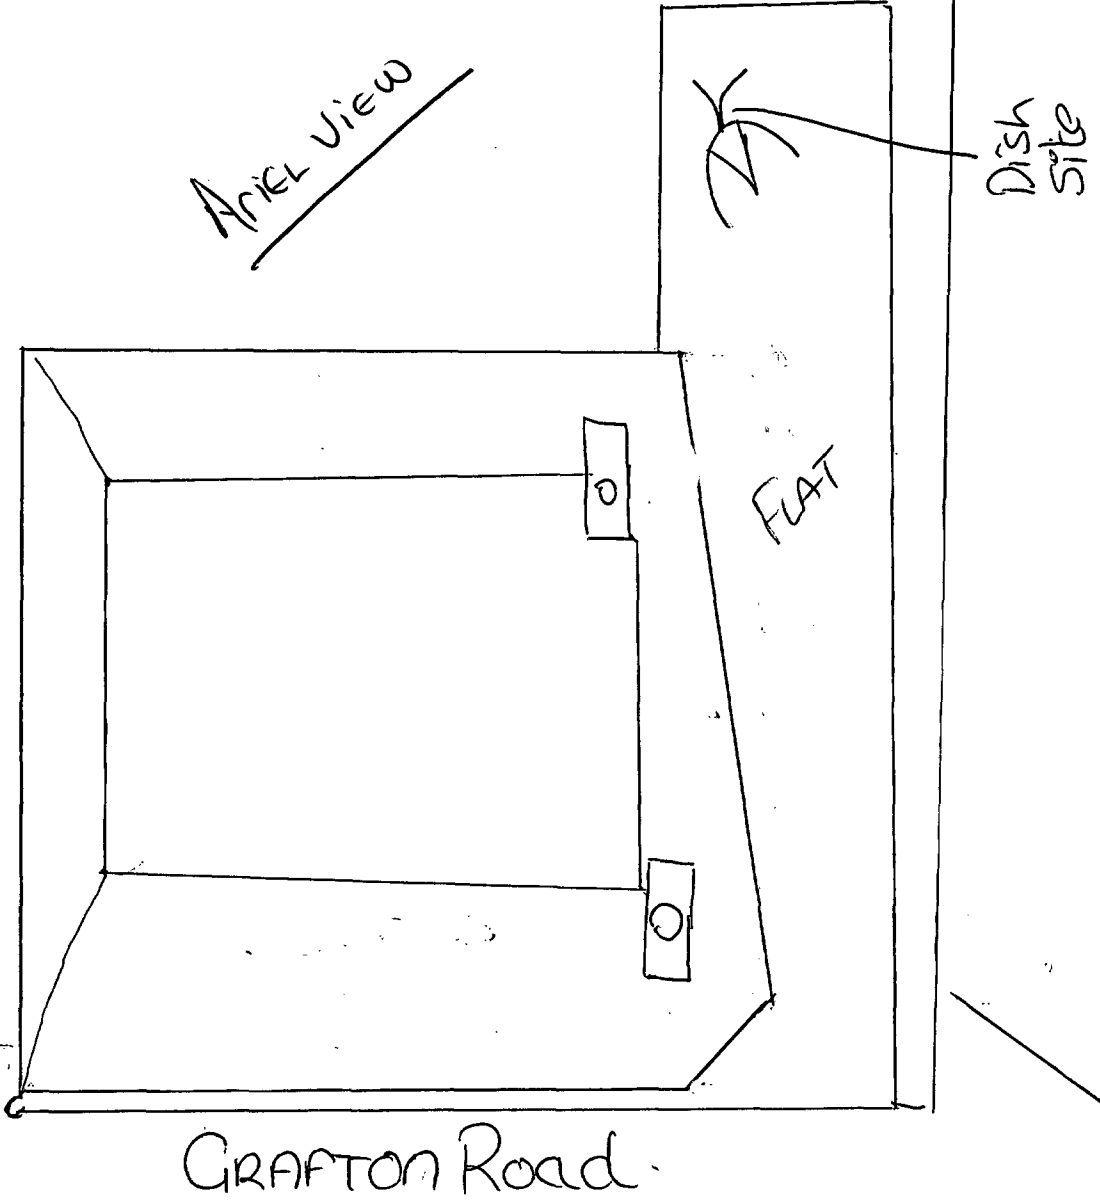

Pub - The Mitre

Address - 242 Grafton St, Kentish town, London, NW5 4AN.

Aerial view

GRAFTON ROAD

242 GRAFTON ST

SIDE VIEW

DISH SITE

MITRE PH