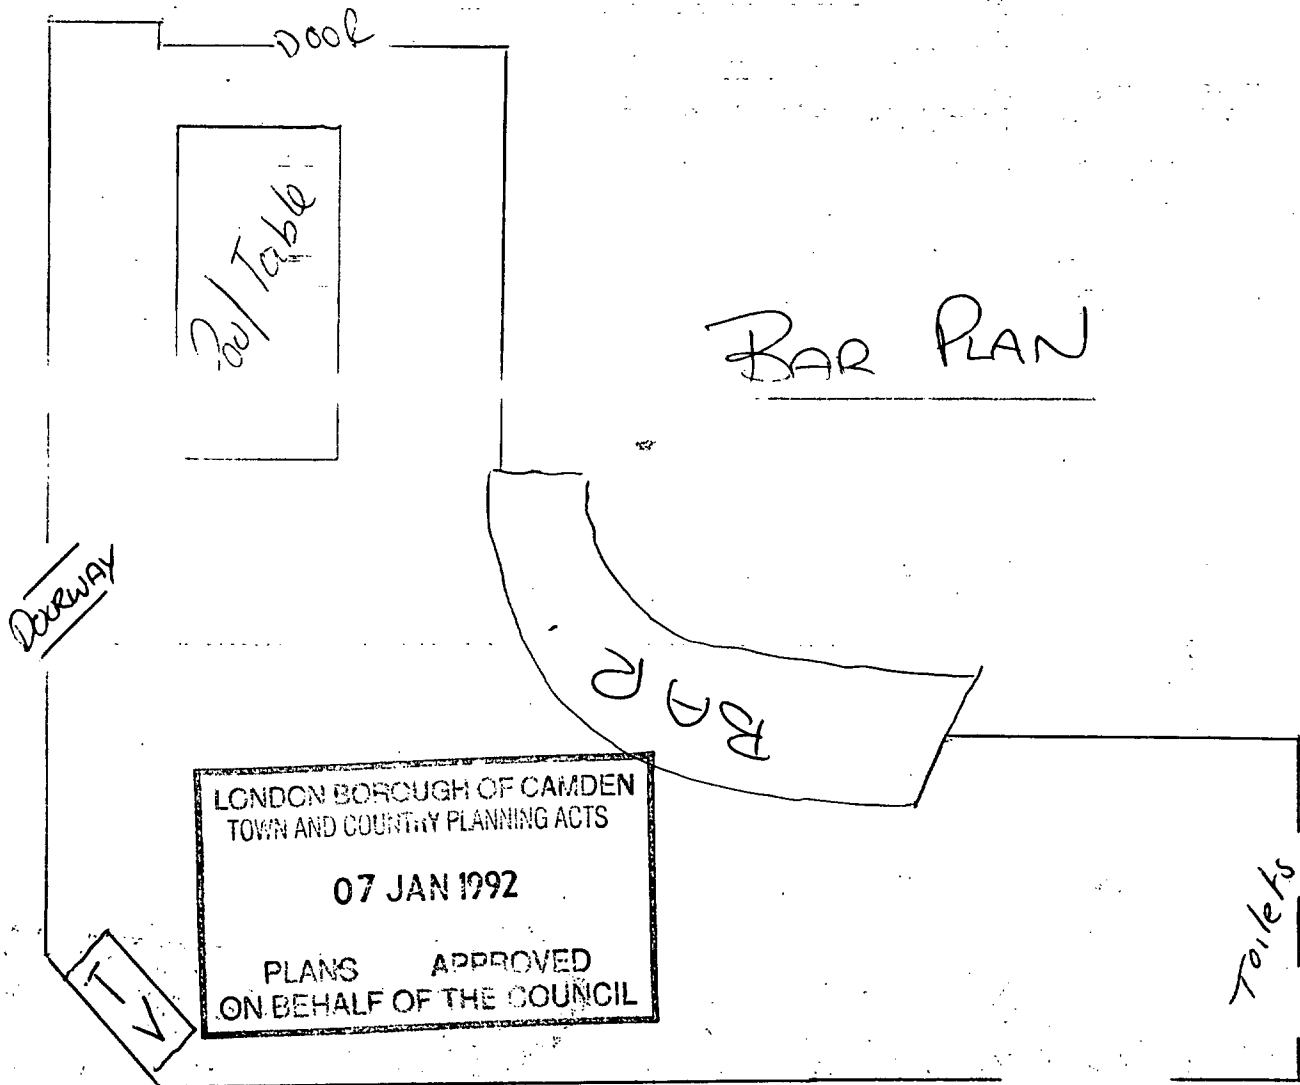

242 Grafton St. Turkish Town, LONDON, NWS 4AN