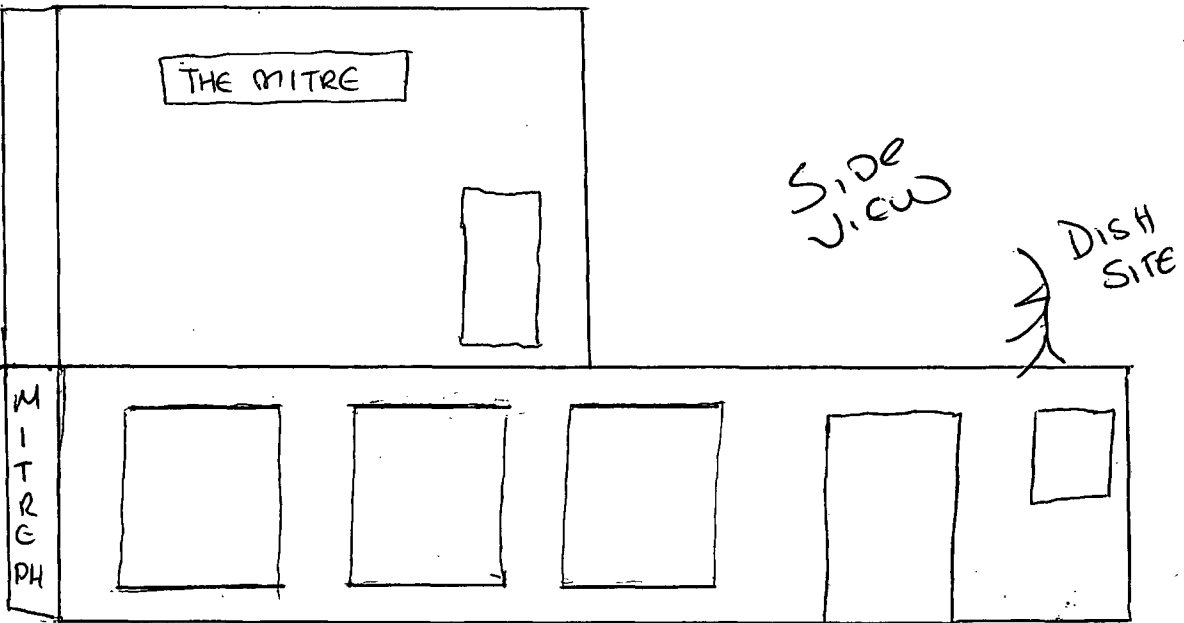

Pub - The Mitre

Address - 242 Grafton St, Kentish town, London, NW5 4AN.

Aerial view

GRAFTON ROAD

242 GRAFTON ST

SIDE VIEW

DISH SITE

MITRE PH