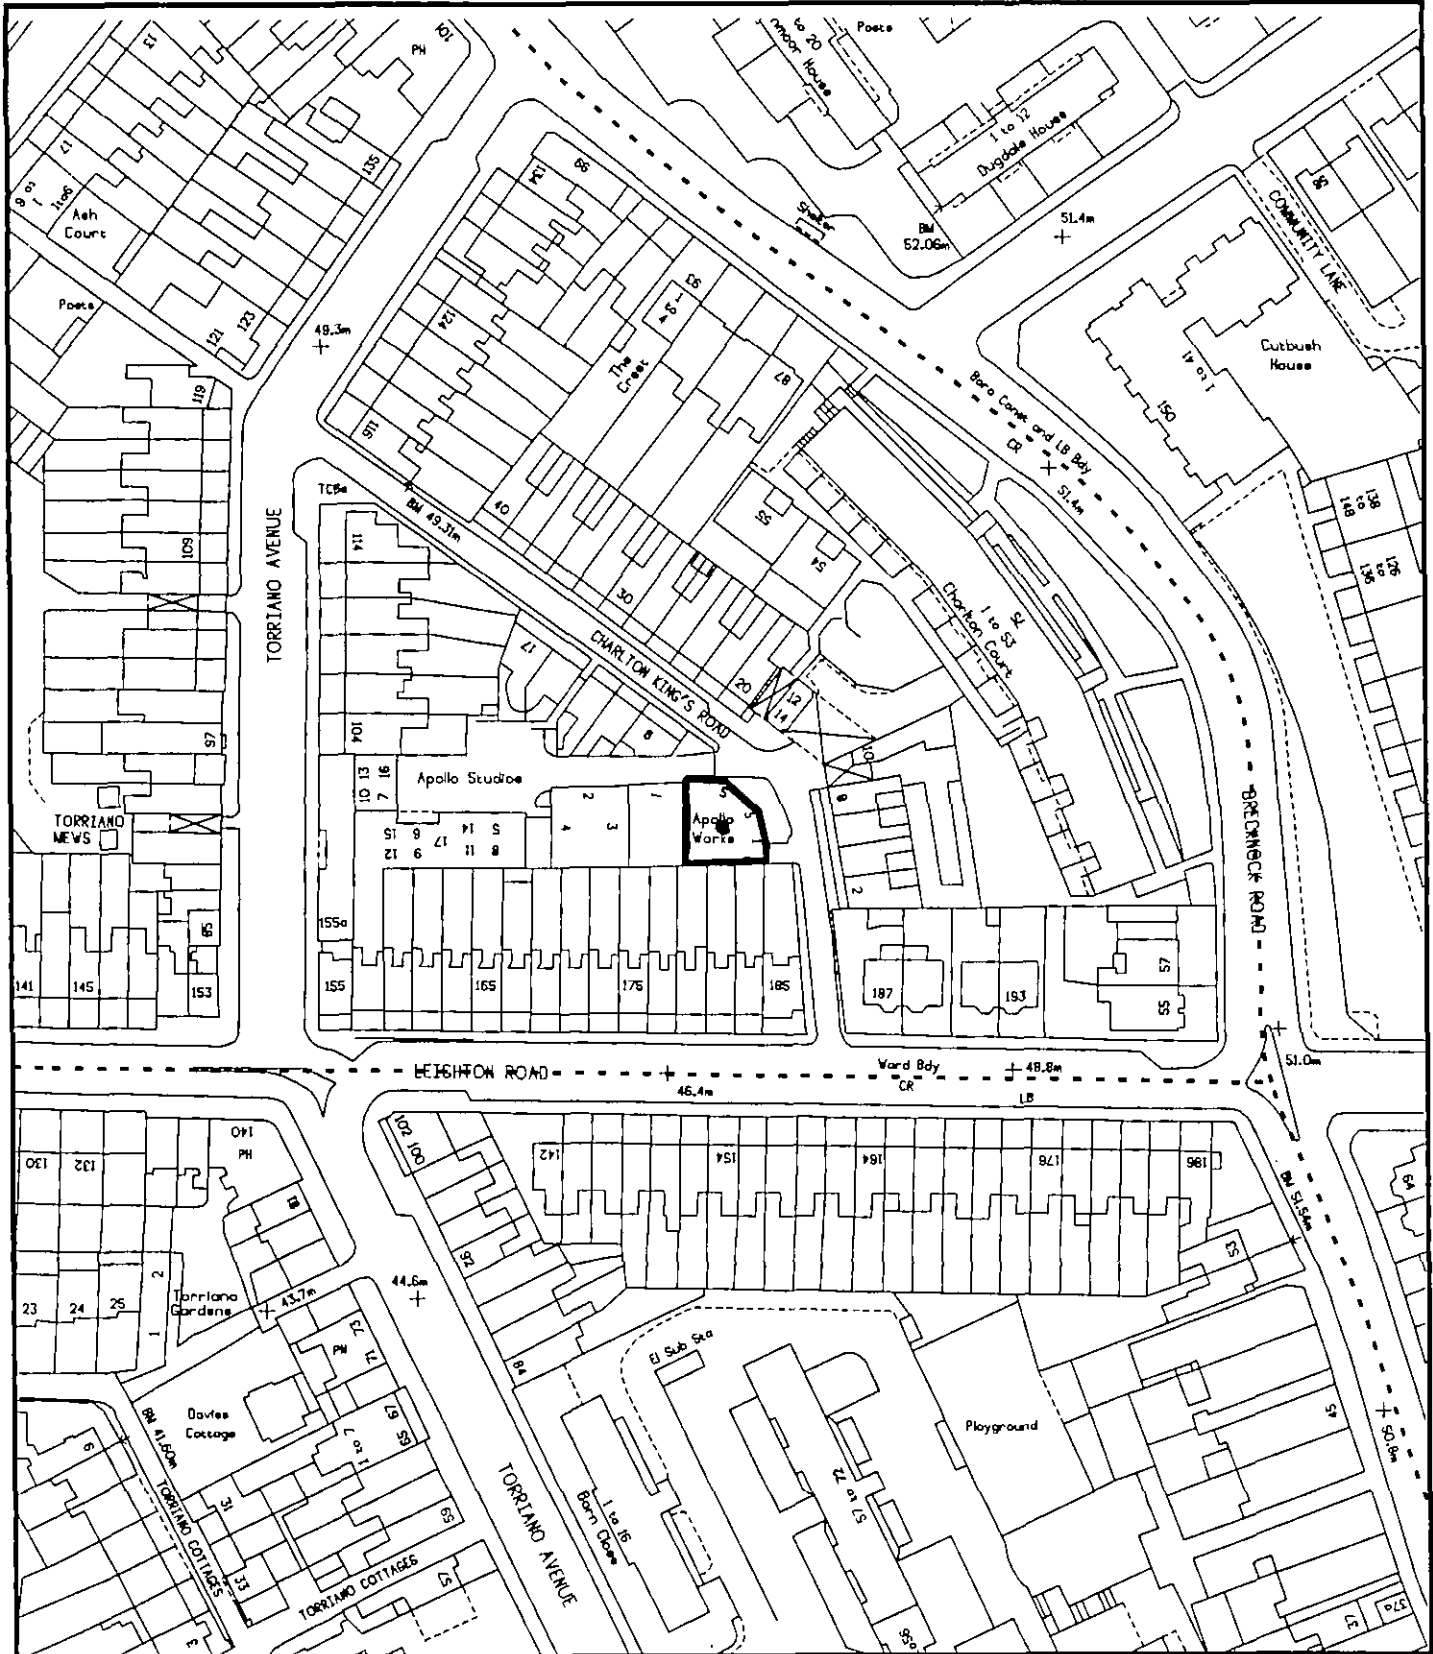

2*

Apollo Works Charlton Kings Road

London Borough of Camden

Planning Transport & Health Services
 Town Hall Extension
 Argyle Street Entrance
 London WC1H 8EQ