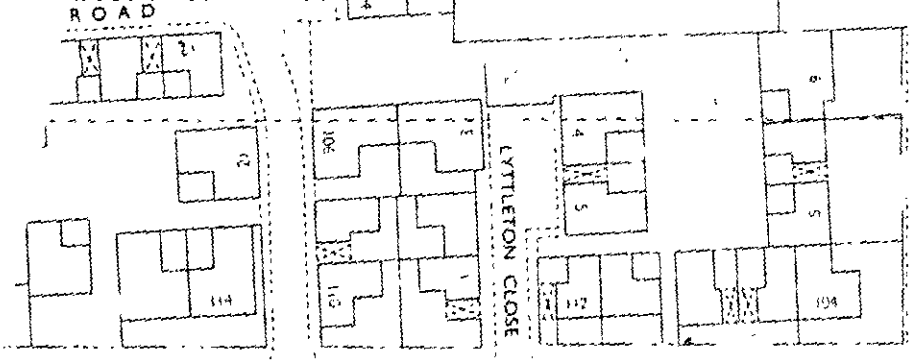

London Borough of  
Camden

Town and Country  
Planning Act 1971  
(section 36 & 37)

Application  
Dated

...30.10.84...

Premises

...19, Wadham  
Gardens, NW3

Verged red above

Scale 1:1250.

KING HENRY'S ROAD

49.4m

49.1

LOWER MERTON RISE

WADHAM GARDENS 46.9m

47.2m

BORC

ELSWORTH