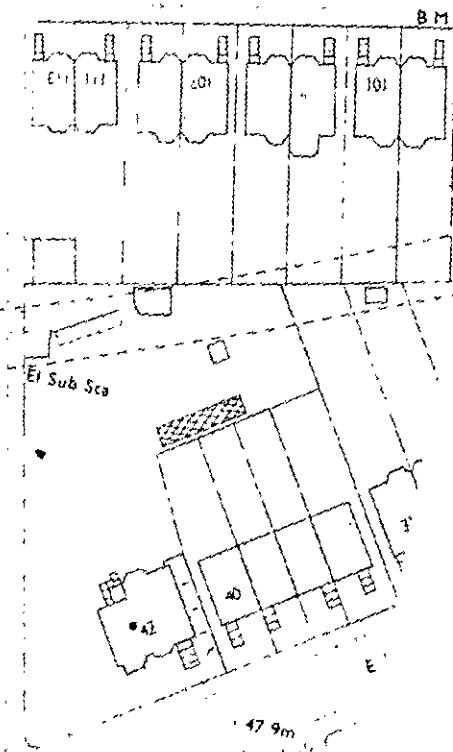

London Borough of  
Camden

Town and Country  
Planning Act 1971  
(section 36 & 37)

Application  
Dated

...30.10.84...

Premises

...19, Wadham  
Gardens, NW3

Verged red above

Scale 1:1250.

KING HENRY'S ROAD

49.4m

49.1

LOWER MERTON RISE

WADHAM GARDENS 46.9m

47.2m

BORC

ELSWORTH

272

273

47.9m  
L.B.