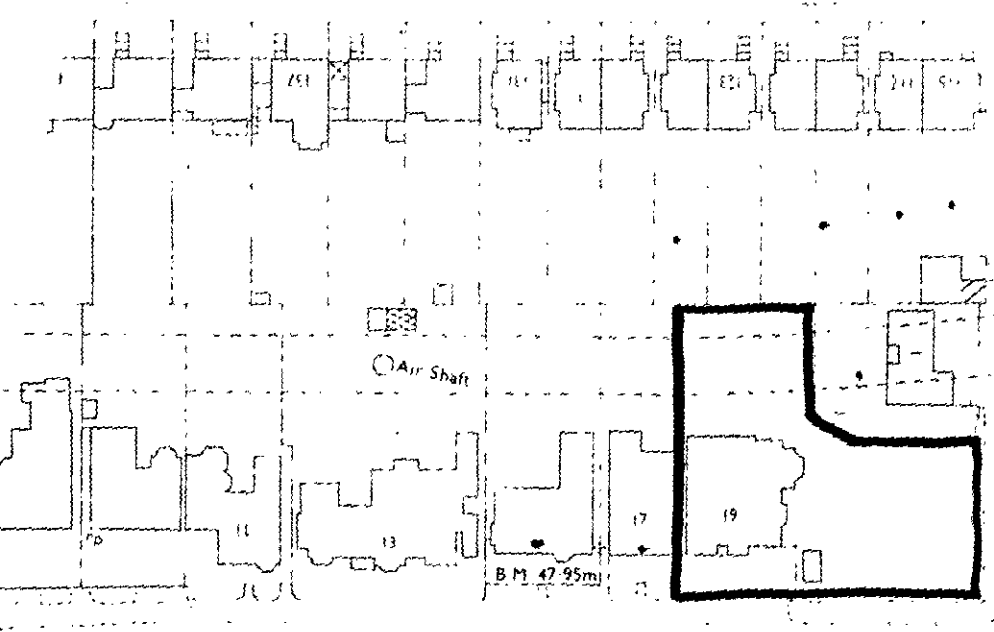

London Borough of  
Camden

Town and Country  
Planning Act 1971  
(section 36 & 37)

Application  
Dated

...30.10.84...

Premises

...19, Wadham  
Gardens, NW3

Verged red above

Scale 1:1250.

KING HENRY'S ROAD

49.4m

49.1

LOWER MERTON RISE

WADHAM GARDENS 46.9m

47.2m

BORC

ELSWORTH