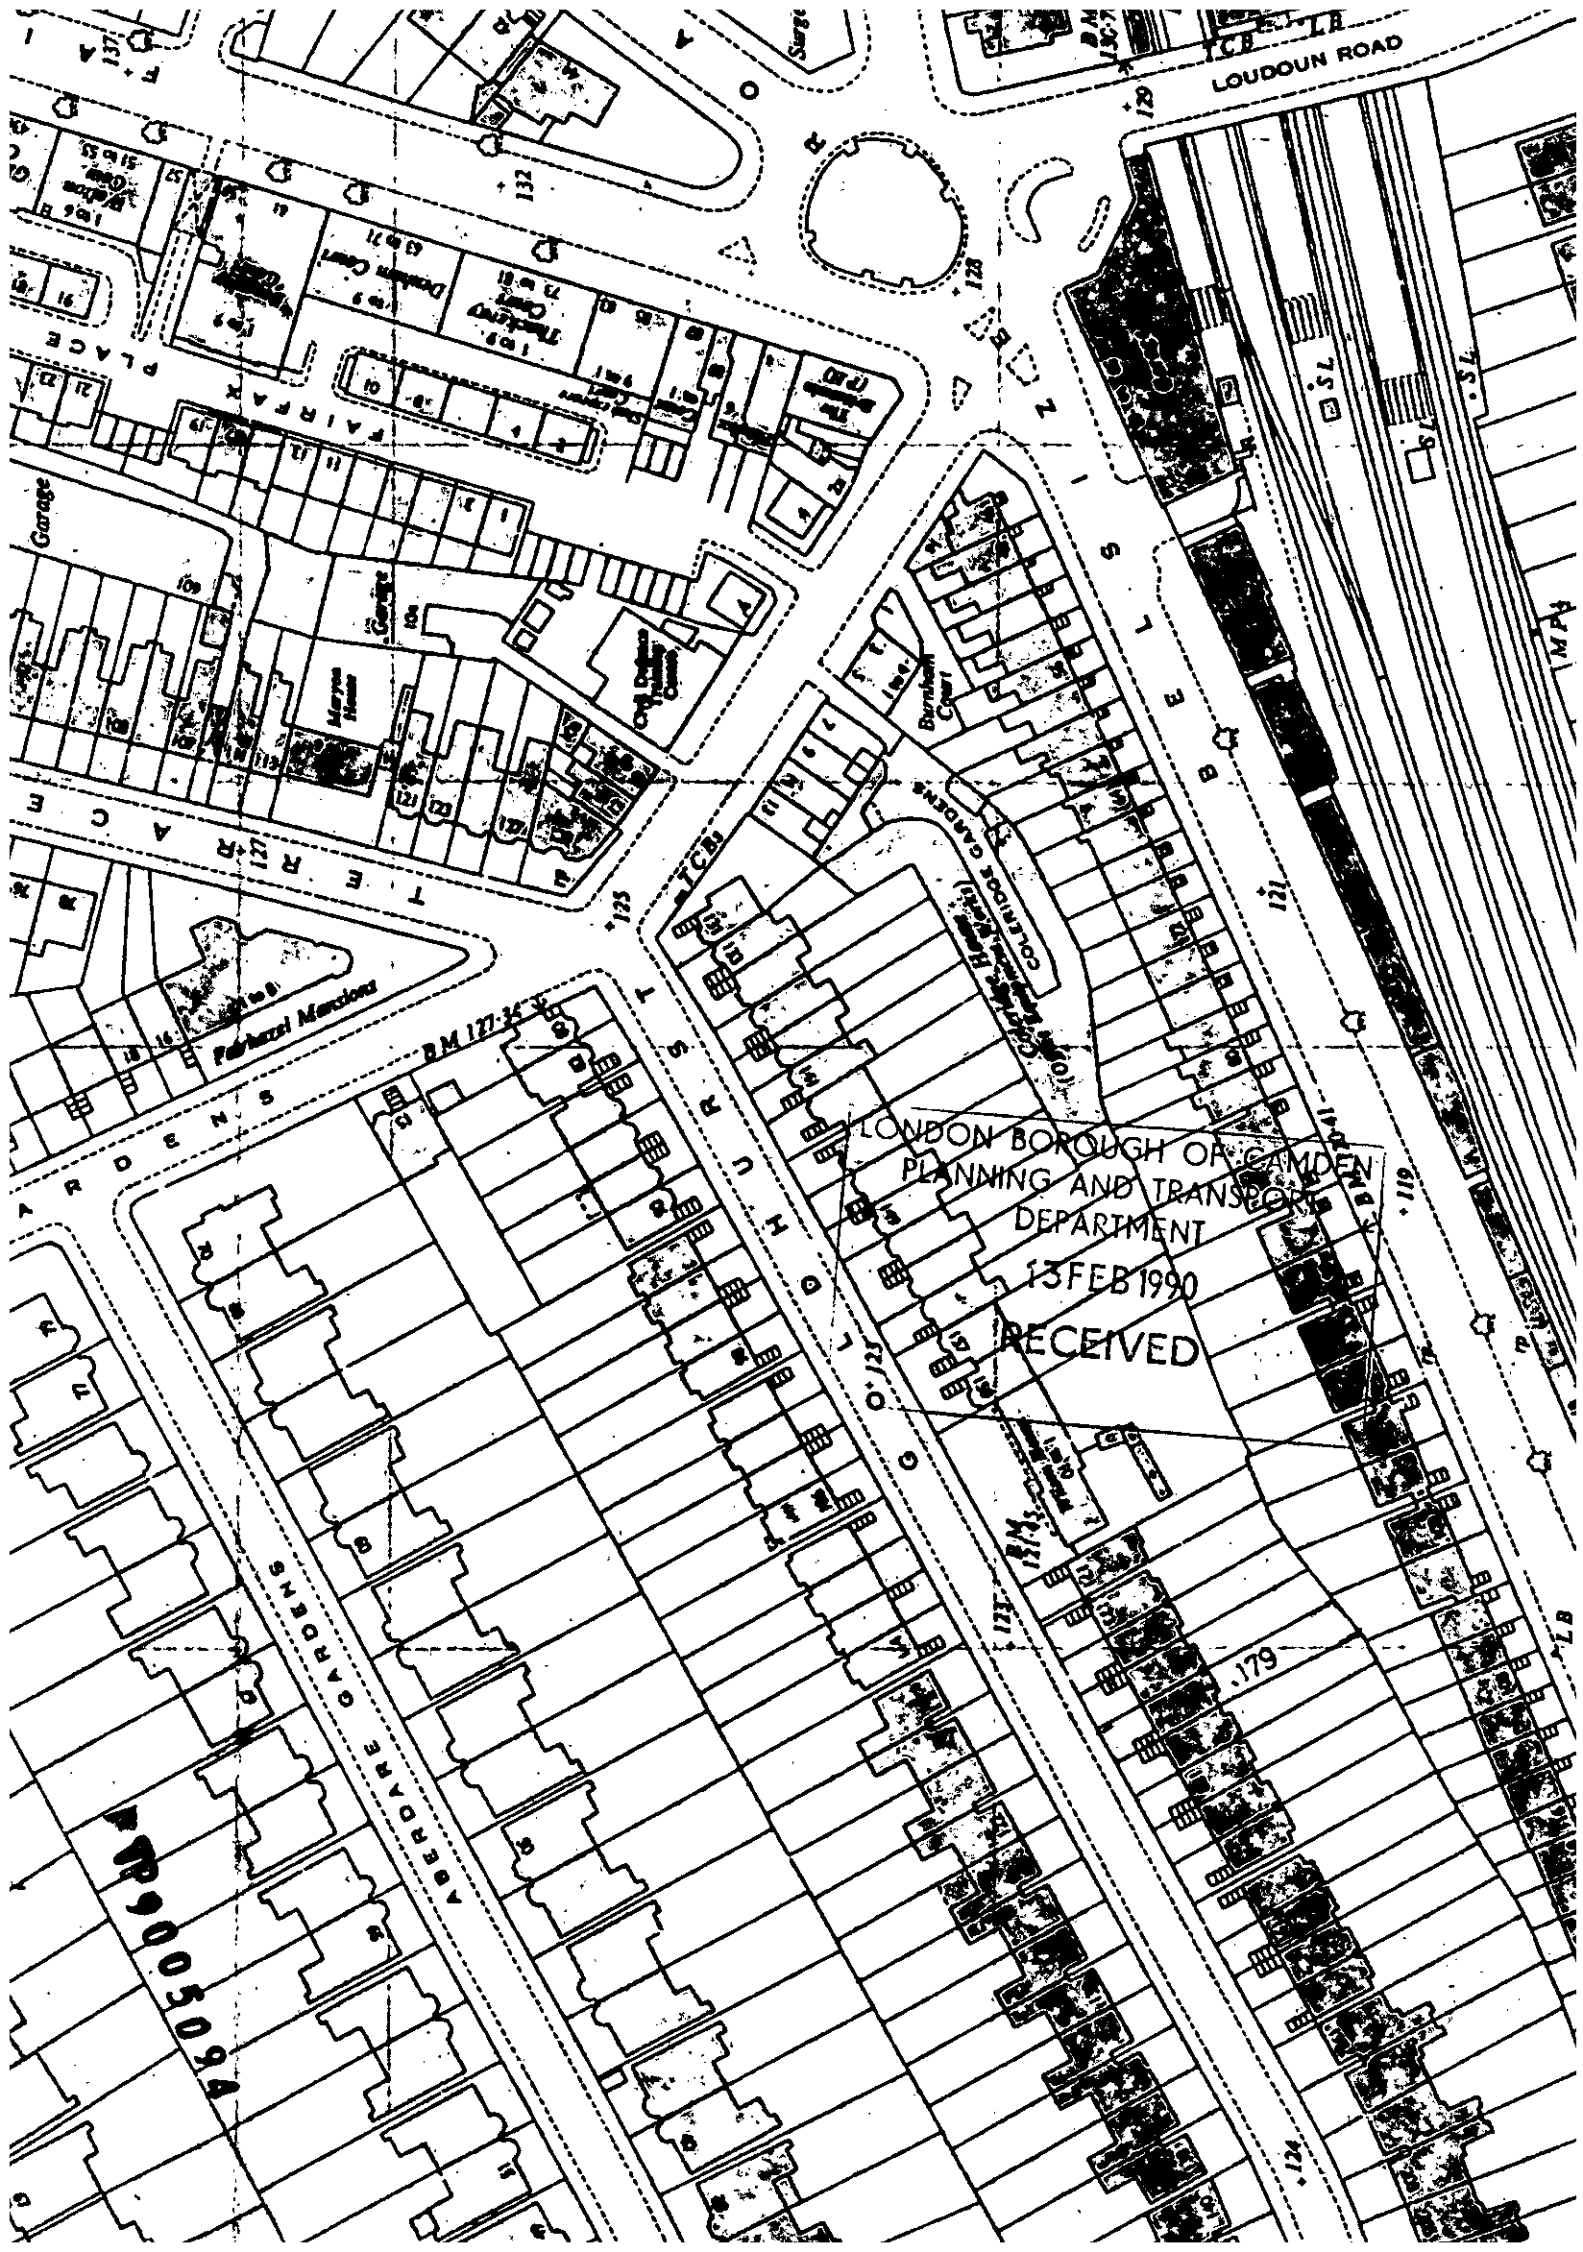

**LONDON BOROUGH OF CAMDEN**  
**SITE PLAN**

Address (outlined in black)  
 Scale 1:1250

**179 GOLDHURST TERRACE**  
**N W 6**

LOUIDON ROAD

FAIRFAX PLACE

TERACE

TERACE GARDENS

LONDON BOROUGH OF CAMDEN  
PLANNING AND TRANSPORT  
DEPARTMENT  
13 FEB 1990  
RECEIVED