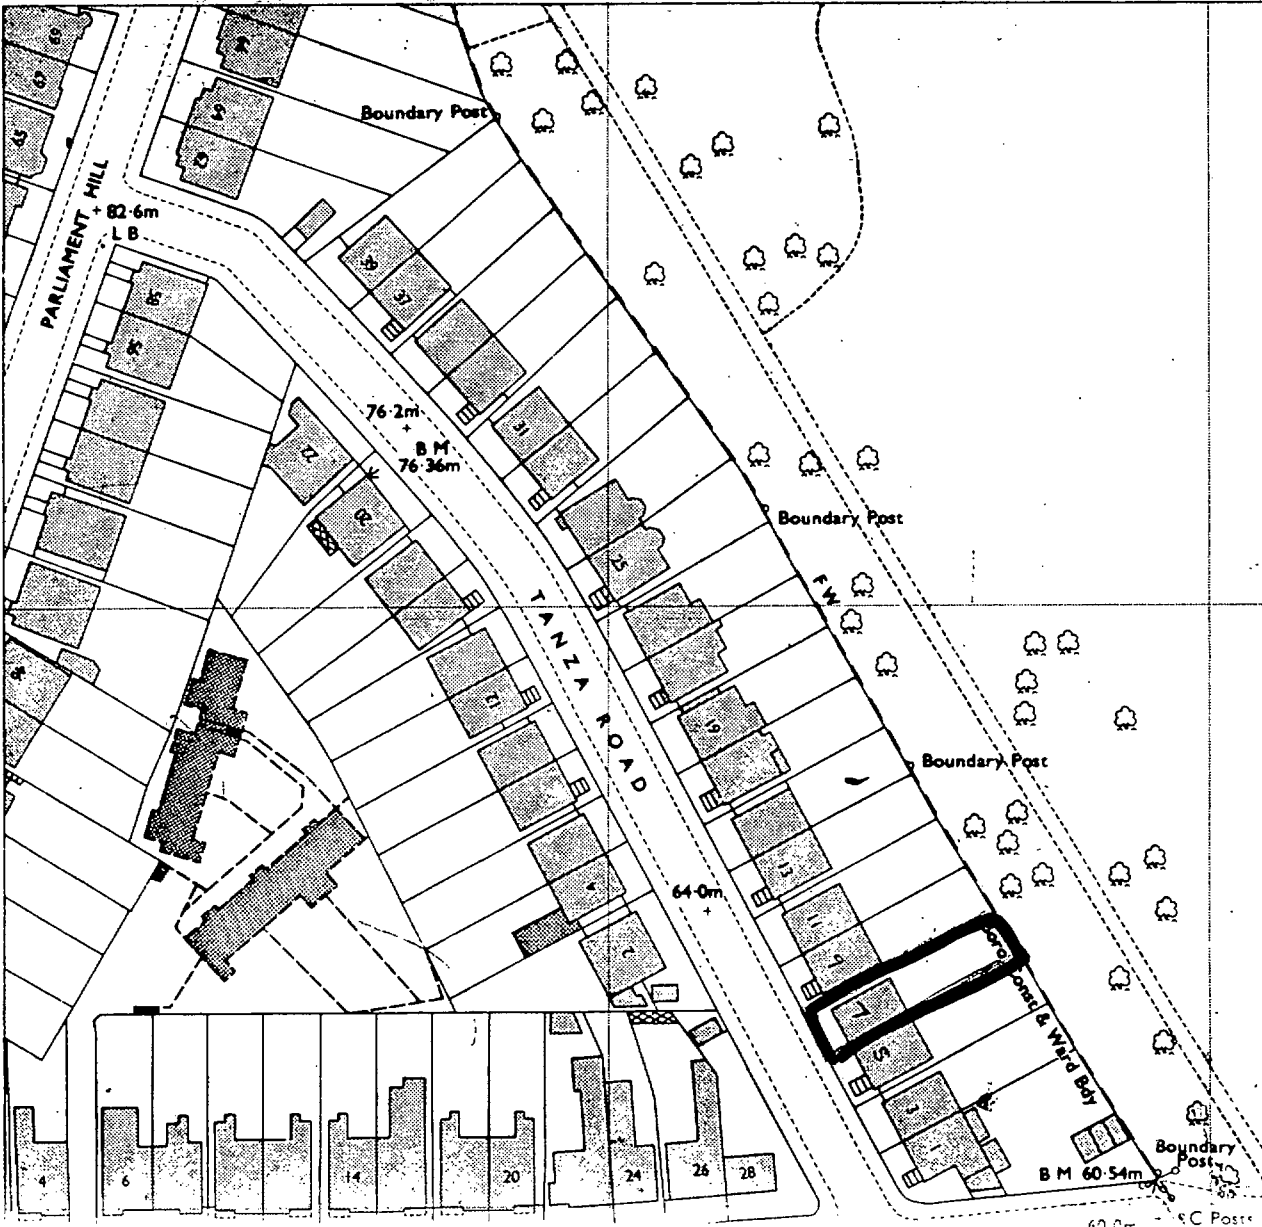

London Borough of Camden

Dept. of Planning and Communications

GREATER LONDON

276

277

18600m

APP. NO. 8905071

London Borough of Camden
Town and Country Planning Act 1971 (sections 36 & 37)
APPLICATION DATED

Premises *7 Tanza Road*
 Verged RED above

Scale *1:250*

© Crown Copyright