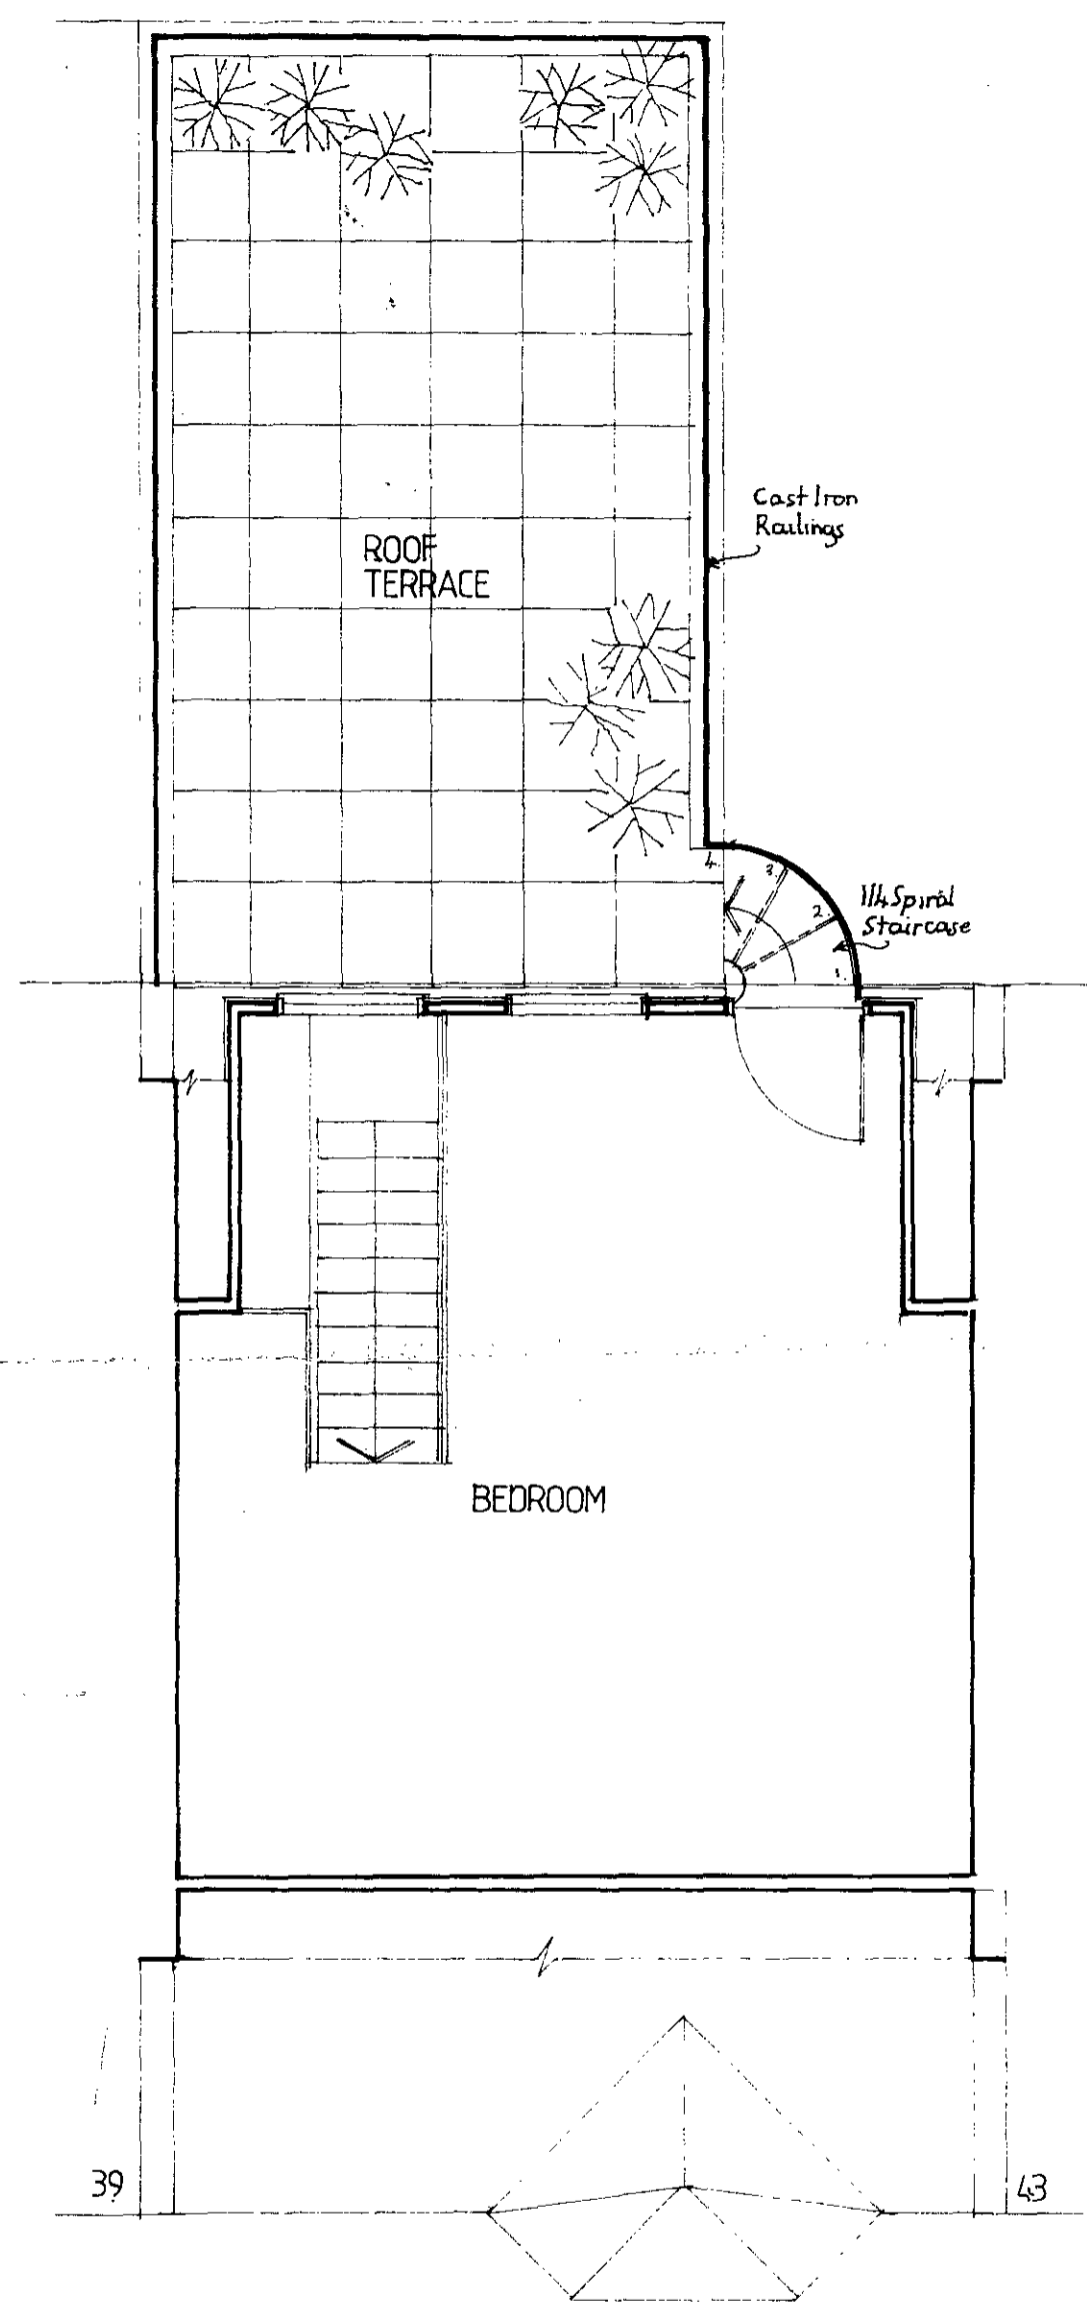

SECTION   SIDE ELEVATION   REAR ELEVATION   SECOND FLOOR PLAN

LONDON BOROUGH OF CAMDEN
TOWN AND COUNTRY PLANNING ACTS
- 9 OCT 1986
PLANS ~~APPROVED~~ NOT APPROVED
ON BEHALF OF THE COUNCIL

LONDON BOROUGH OF CAMDEN
TOWN AND COUNTRY PLANNING ACTS
- 9 OCT 1986
PLANS ~~APPROVED~~ NOT APPROVED
ON BEHALF OF THE COUNCIL

41 ACHILLIES ROAD
LONDON NW6

PROPOSED ROOF TERRACE

John Perry Dip Arch — Architect
The Studio
Roxeth Hill
Harrow-on-the-Hill
Middlesex HA2 0JH 01-864 0234

1:50, 1:100, 1:1250 AUGUST 1986

86/54/02