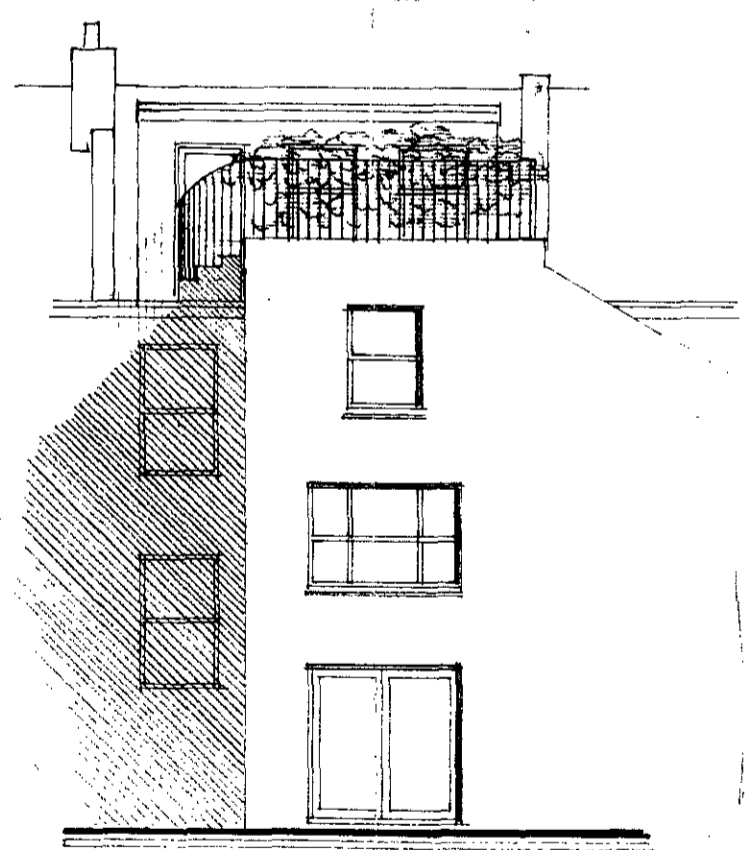

41 ACHILLIES ROAD
LONDON NW6

PROPOSED ROOF TERRACE

John Perry Dip Arch — Architect
The Studio
Roxeth Hill
Harrow-on-the-Hill
Middlesex HA2 0JH 01-864 0234

1:50, 1:100, 1:1250 AUGUST 1986

86/54/02

MAISONETTE

FLAT

SECTION SIDE ELEVATION REAR ELEVATION SECOND FLOOR PLAN