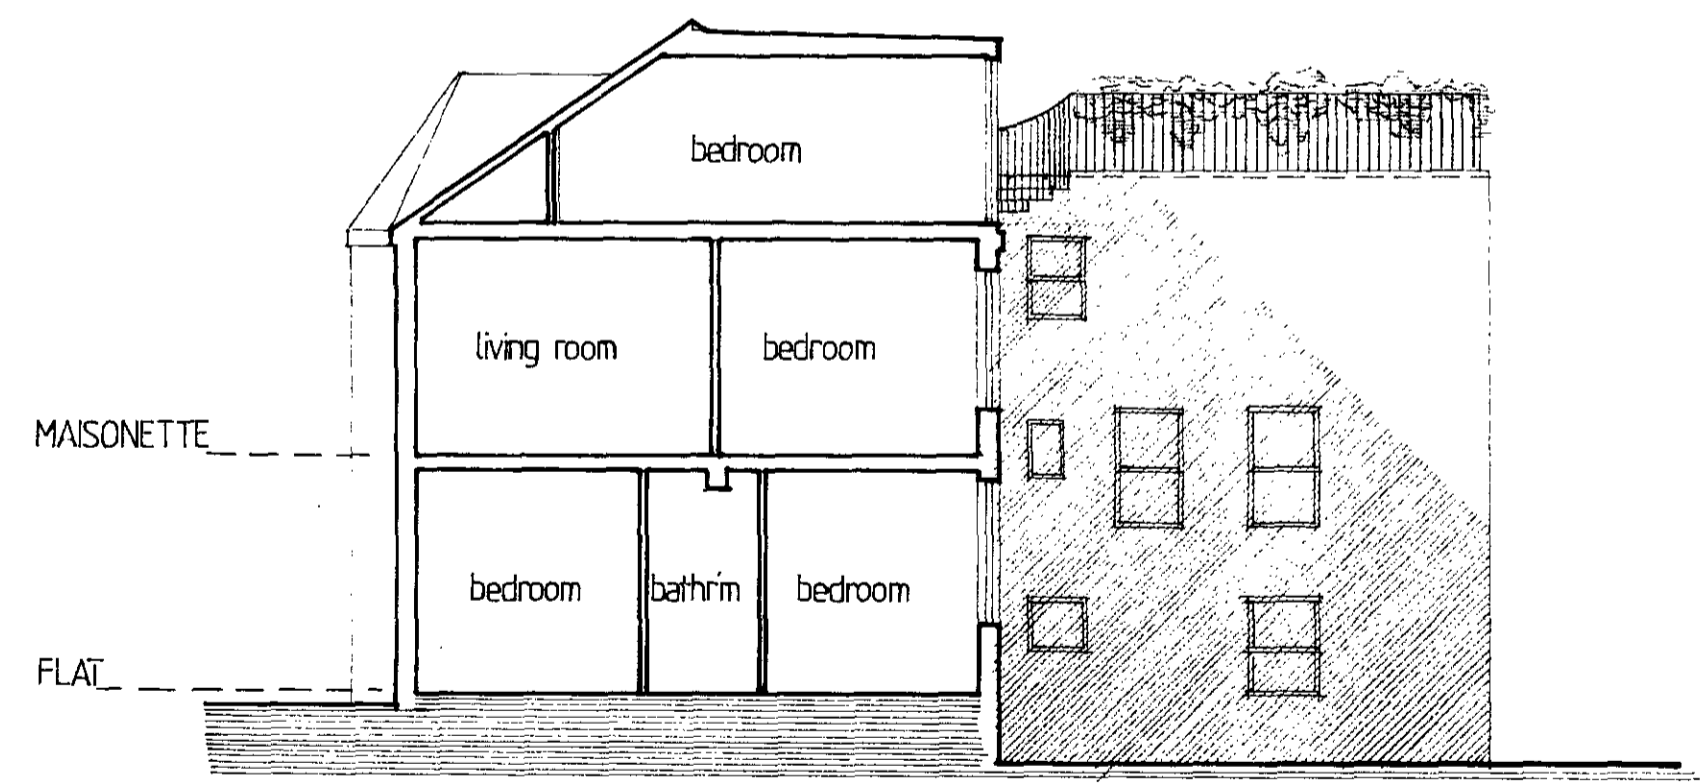

LOCATION PLAN

TP 8601609

LONDON BOROUGH OF CAMDEN
TOWN AND COUNTRY PLANNING ACTS
- 9 OCT 1986
PLANS ~~APPROVED~~ NOT APPROVED
ON BEHALF OF THE COUNCIL

LONDON BOROUGH OF CAMDEN
TOWN AND COUNTRY PLANNING ACTS
- 9 OCT 1986
PLANS ~~APPROVED~~ NOT APPROVED
ON BEHALF OF THE COUNCIL

41 ACHILLIES ROAD
LONDON NW6

PROPOSED ROOF TERRACE

John Perry Dip Arch — Architect
The Studio
Roxeth Hill
Harrow-on-the-Hill
Middlesex HA2 0JH 01-864 0234

1:50, 1:100, 1:1250 AUGUST 1986

86/54/02

MAISONETTE

FLAT

SECTION SIDE ELEVATION REAR ELEVATION SECOND FLOOR PLAN