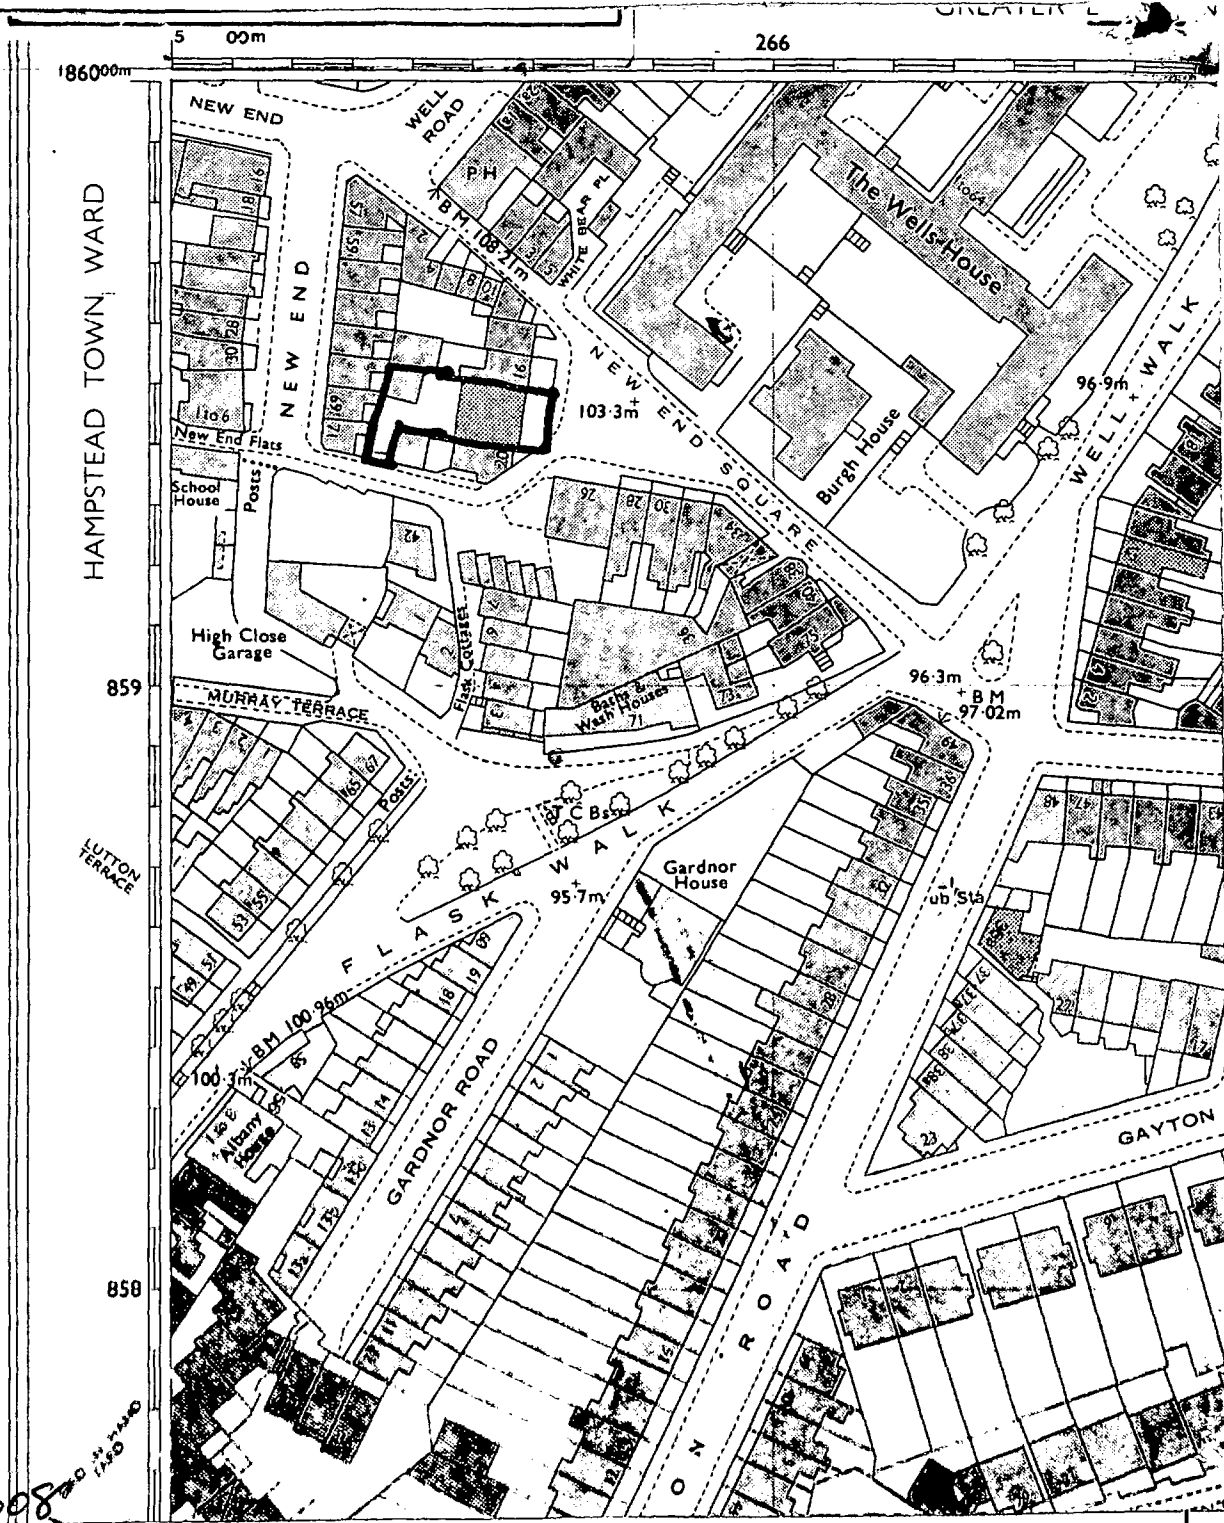

## SITE PLAN

Address (outlined in black)  
 Scale 1:1250

*18 New End Square*

APP. NO. 8870608

**London Borough of Camden  
Town and Country Planning Act 1971 (sections 36 & 37)  
APPLICATION DATED .....**

Premises 16 New End Square  
Verged RED above

Scale

© Crown Copyright