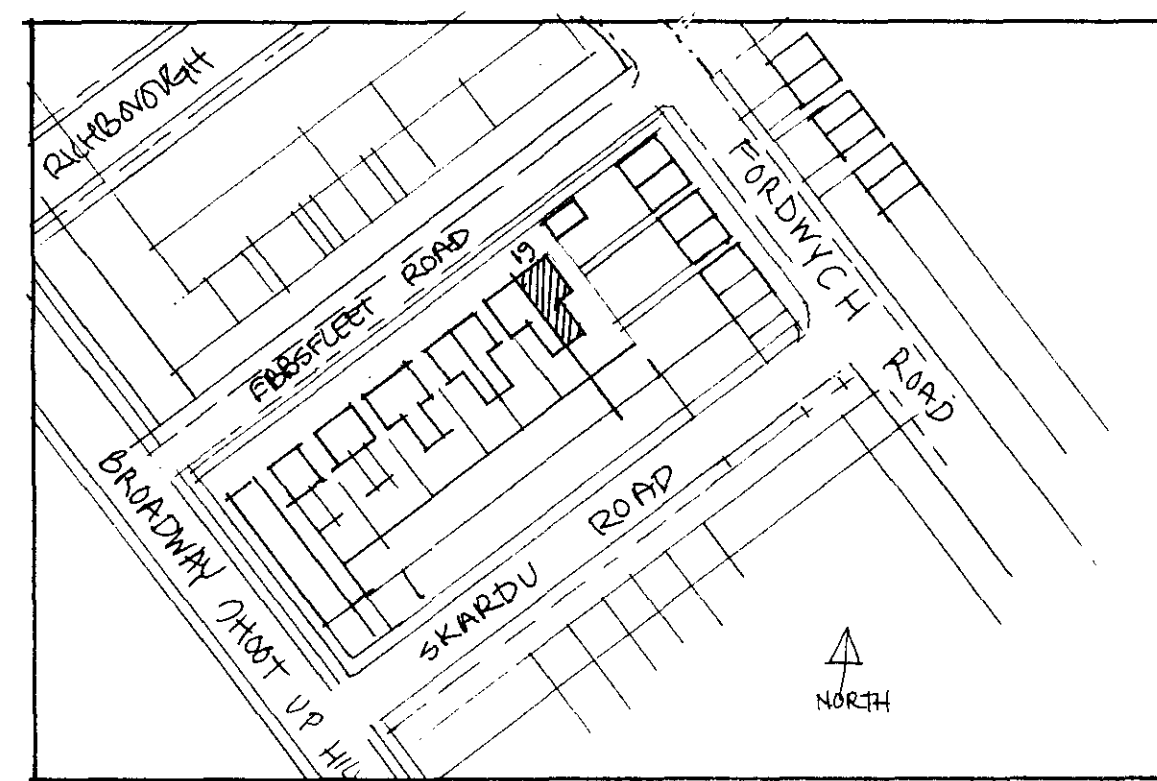

LONDON BOROUGH OF CAMDEN
 TOWN AND COUNTRY PLANNING ACTS
 APPROVED
 24 JUN 1987
 ON BEHALF OF THE COUNCIL

1:1250 SITE LOCATION MAP

LONDON BOROUGH OF CAMDEN
 TOWN AND COUNTRY PLANNING ACTS
 24 JUN 1987
 APPROVED
 NOT APPROVED
 ON BEHALF OF THE COUNCIL

SCALE 1:50 DATE FEB 87 DWG. NO. ER 001 -A