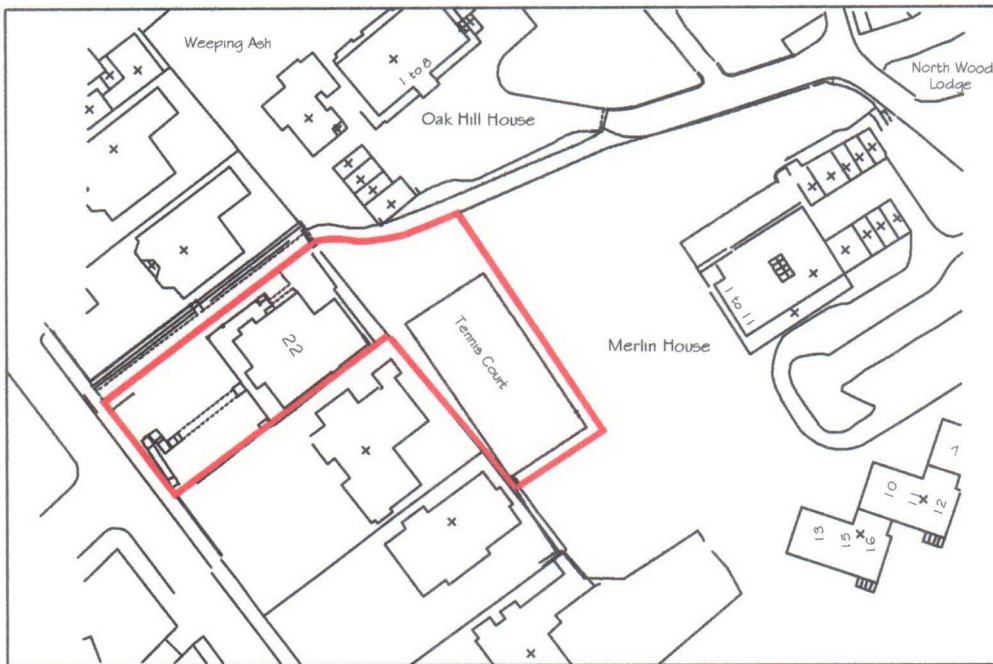

SITE LOCATION

SCALE

1:1250

22 Redington Road
London, NW3

Our Ref: 6788/0S